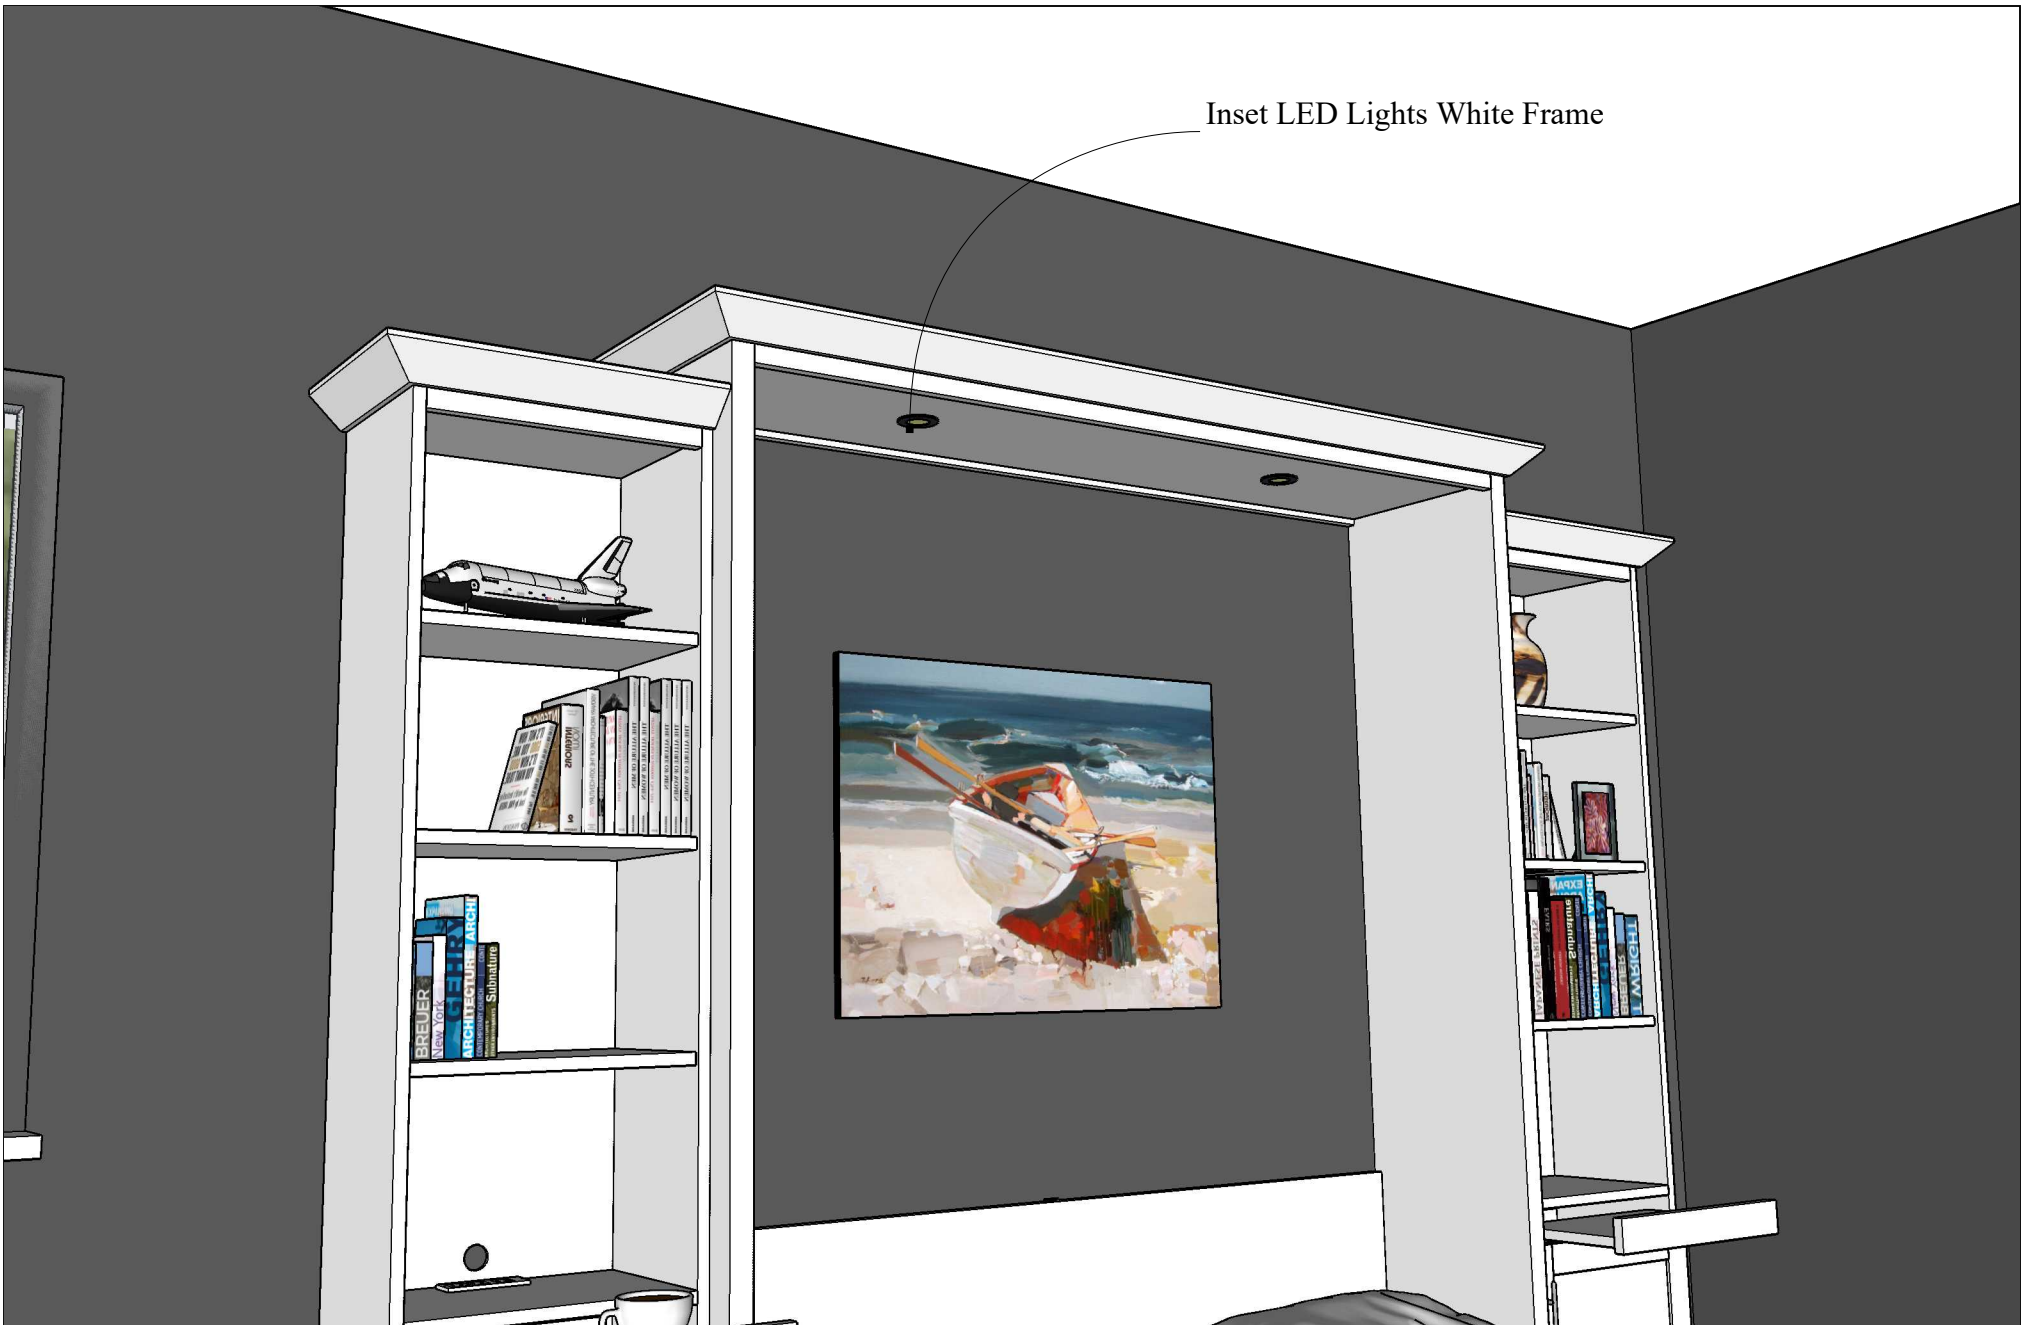

REVISIONS

	MM/DD/YY	REMARKS
1	5/28/26	Changed TV and to bar pulls
2	--/--/--	...
3	--/--/--	...
4	--/--/--	...
5	--/--/--	...

A 08

Inset LED Lights White Frame

Lights

It's like having your own shop!

Thomas Wolfson  
Work Order 1634