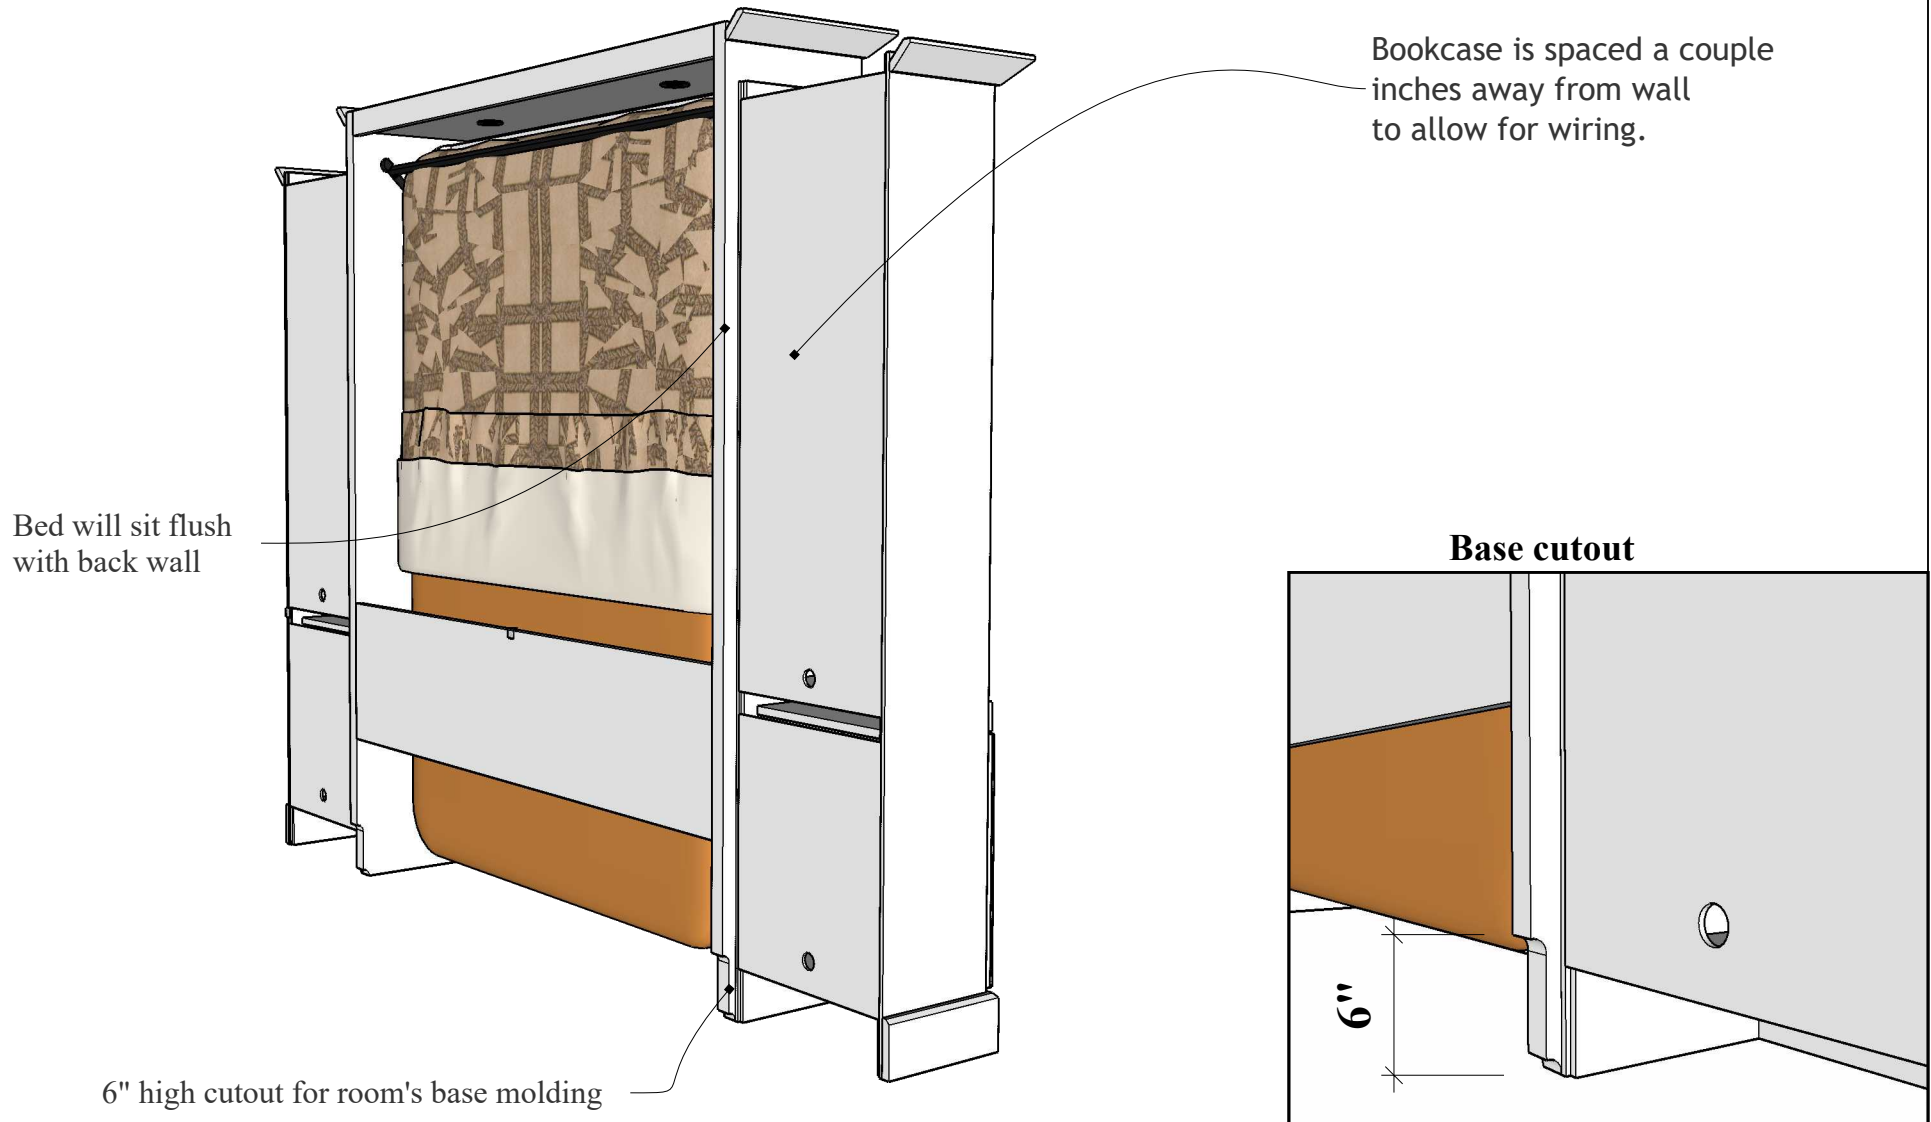

Base Molding Cutout

Base Molding Cutout

It's like having your own shop!

Thomas Wolfson
Work Order 1634

REVISIONS

	MM/DD/YY	REMARKS
1	5/28/26	Changed TV and to bar pulls
2	--/--/--	...
3	--/--/--	...
4	--/--/--	...
5	--/--/--	...

07

A