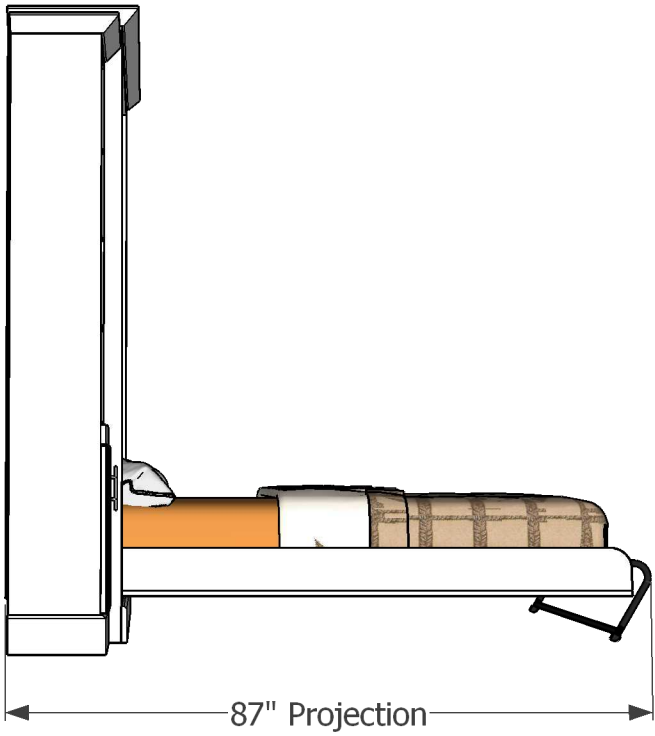

03

A

**Thomas Wolfson**  
**Work Order 1634**  
 Queen  
 White Lacquer

**Depths (Piston version)**  
 Bed Depth (main): 15 7/8"  
 Bookcase cabinet depth: 11 7/8"

Drawing Projection

It's like having your own shop!