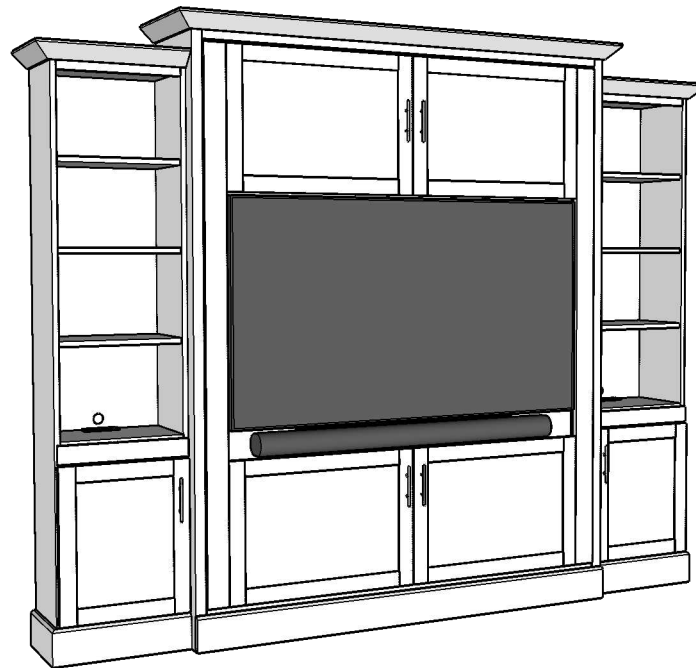

More Extras

More extras can be added to your murphy bed design. Examples of those can be found at:

www.wwbeds.com/murphy-bed-extras

More Extras

It's like having your own shop!

Thomas Wolfson
Work Order 1634

REVISIONS

	MM/DD/YY	REMARKS
1	5/28/26	Changed TV and to bar pulls
2	--/--/--	...
3	--/--/--	...
4	--/--/--	...
5	--/--/--	...