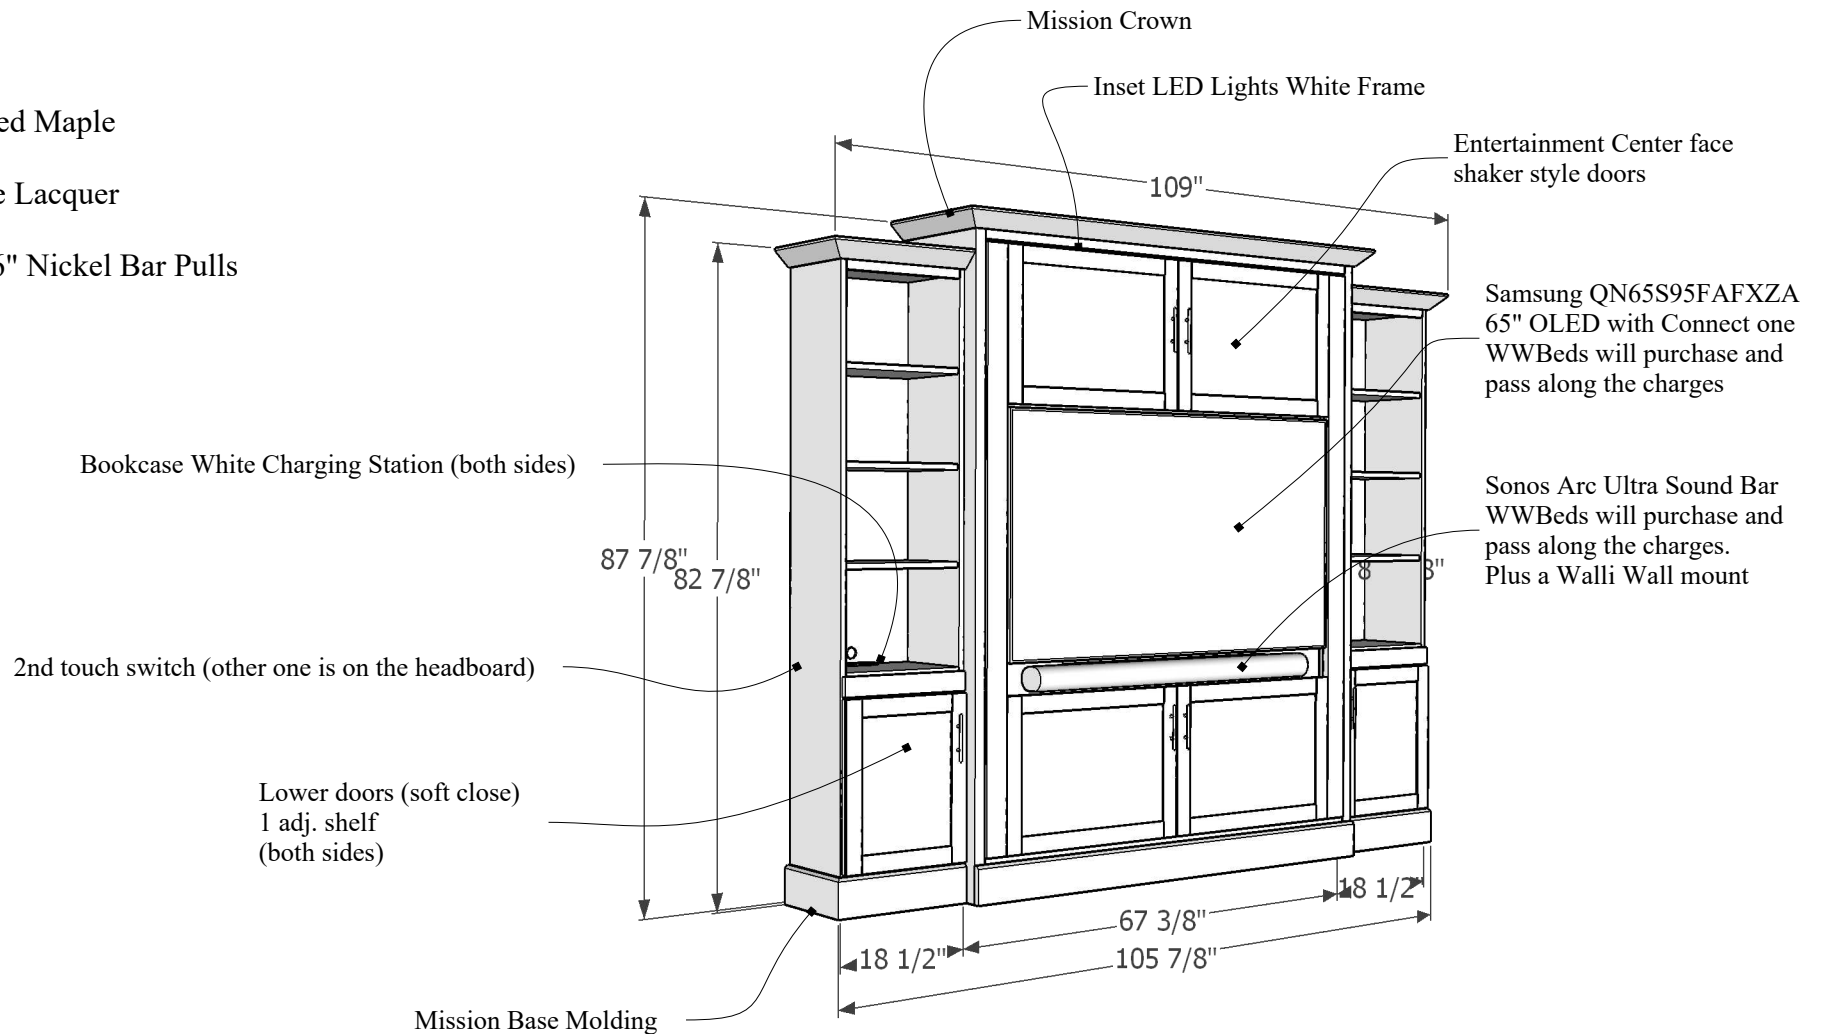

A 02

A

**Thomas Wolfson  
Work Order 1634**

**RUSH ORDER**

**Size:** Queen

**Wood:** Painted Maple

**Color:** White Lacquer

**Hardware:** 6" Nickel Bar Pulls