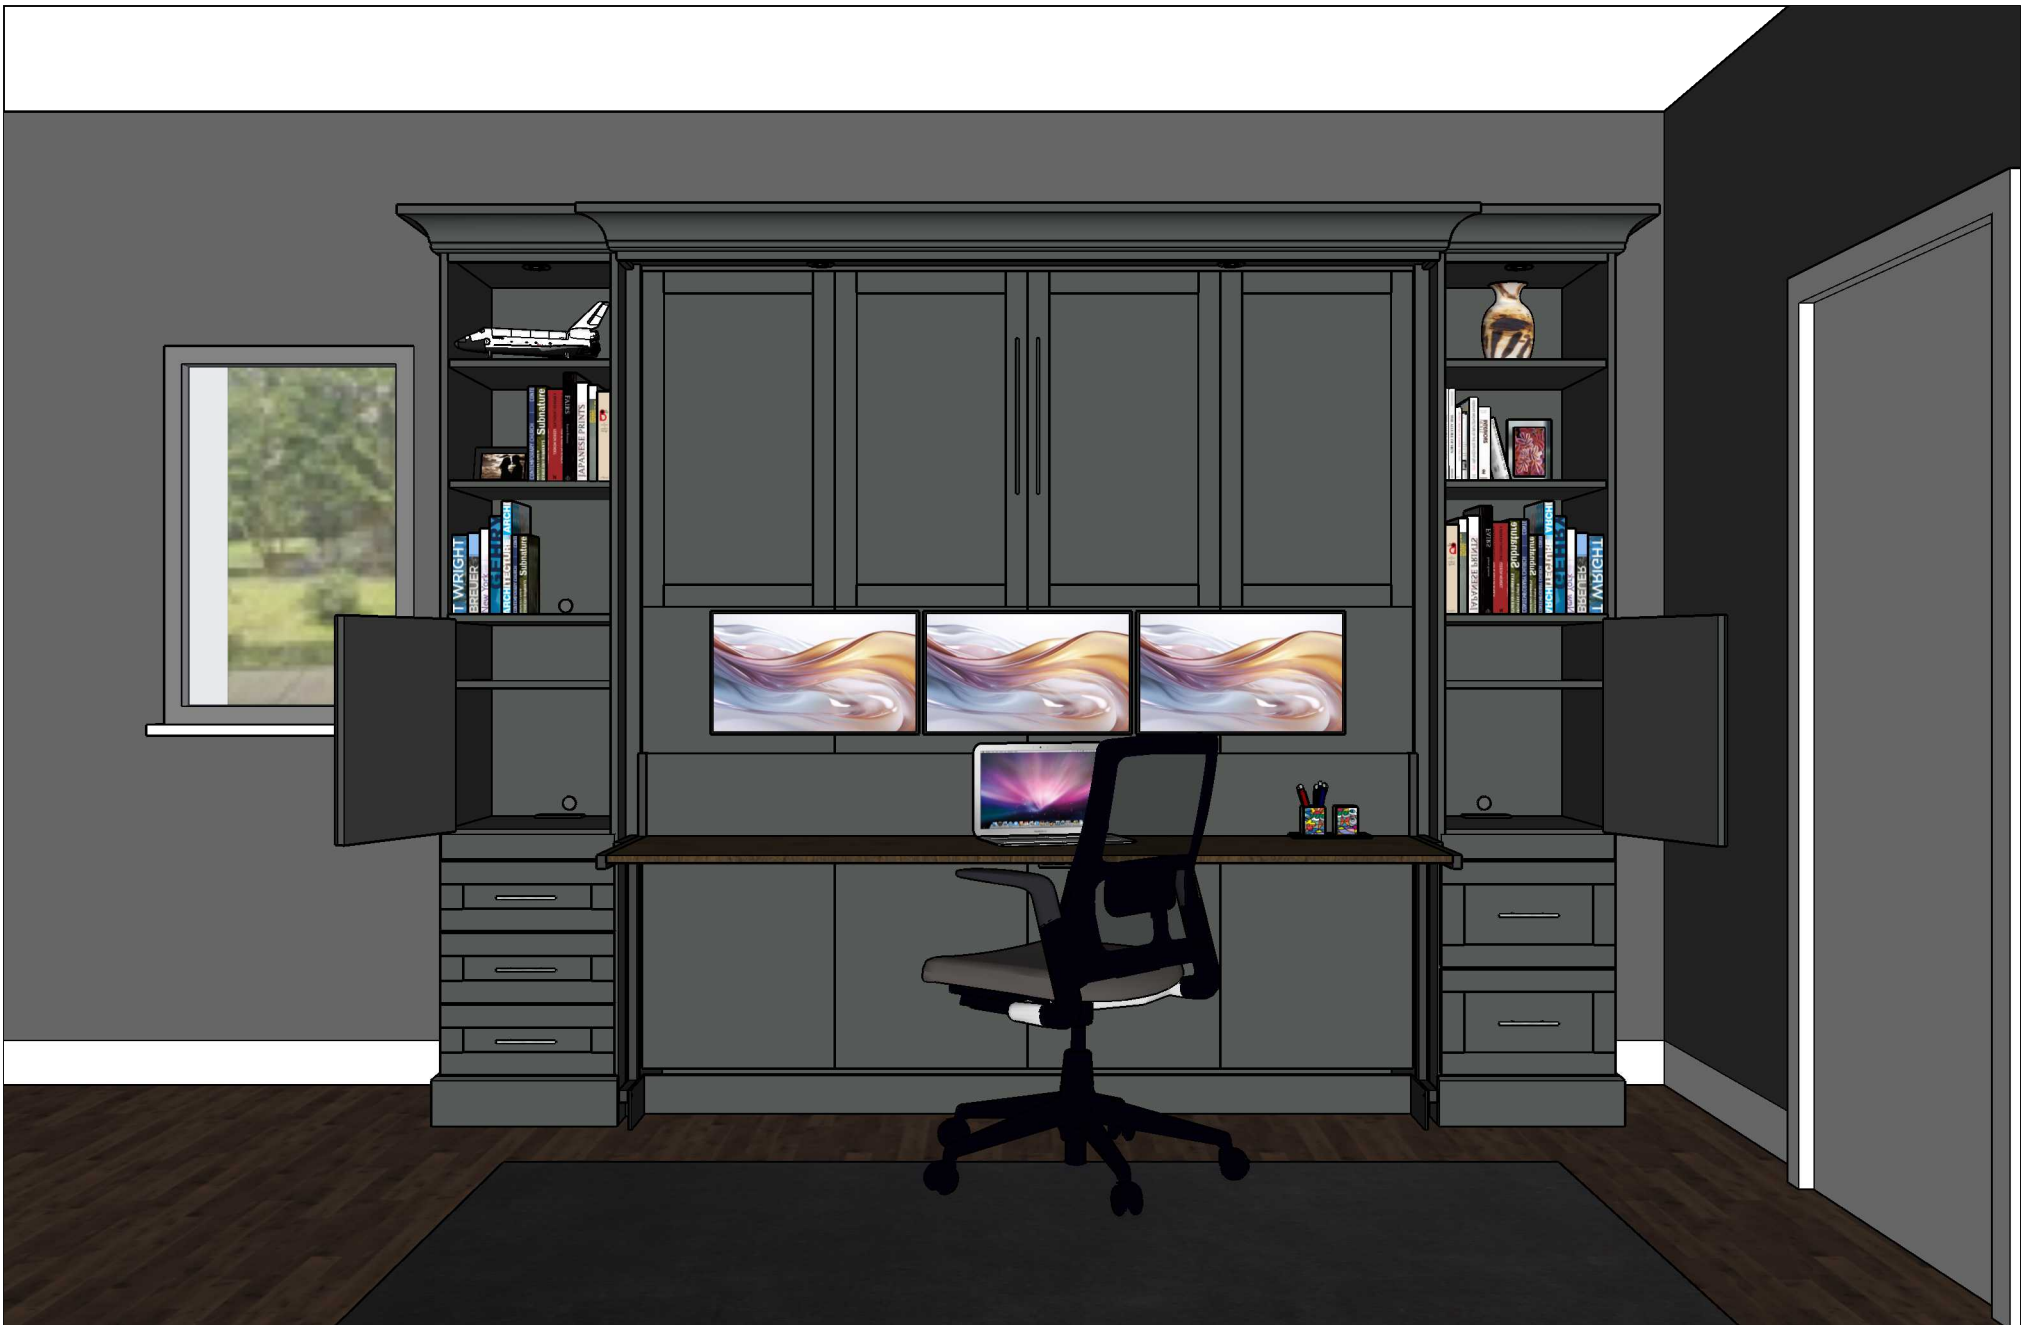

07

A

Bookcase Drawer Open

It's like having your own shop!
 123-0625b
 Work Order 1458

REVISIONS		
	MM/DD/YY	REMARKS
1	5/12/25 (R1)	Added bookcases that were no drawn.
2	5/12/25 (R2)	Added large Crown and Mission base, changed
3		pulls to black.
4	--/--/--	...
5	--/--/--	...