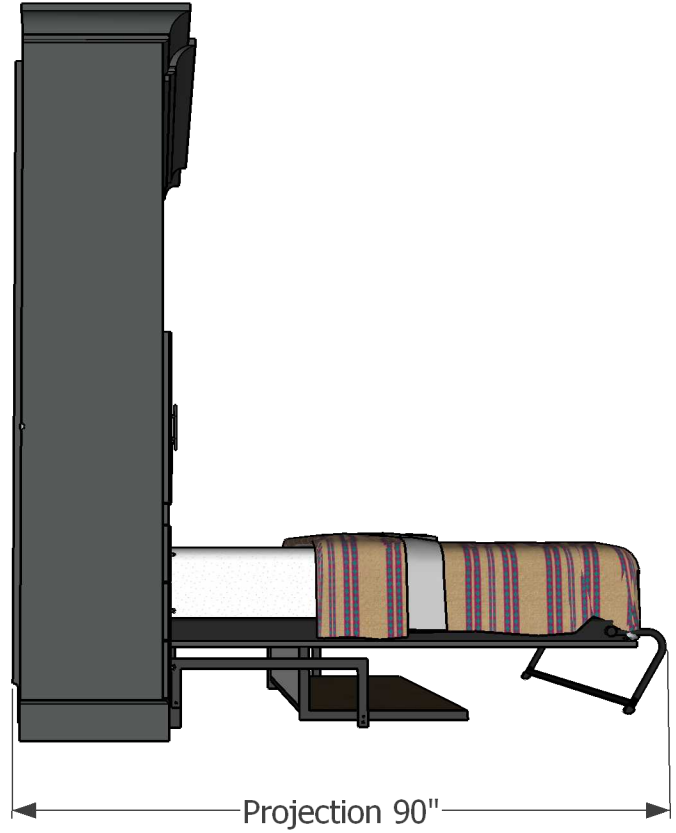

123-0625b
Work Order 1458
King
SW 7062 Rock Bottom
Dark Walnut Stain on Desk

Drawing Projection

It's like having your own shop!

123-0625b
Work Order 1458

REVISIONS

	MM/DD/YY	REMARKS
1	5/12/25 (R1)	Added bookcases that were no drawn.
2	5/12/25 (R2)	Added large Crown and Mission base, changed
3		pulls to black.
4	--/--/--	...
5	--/--/--	...

A 04

A