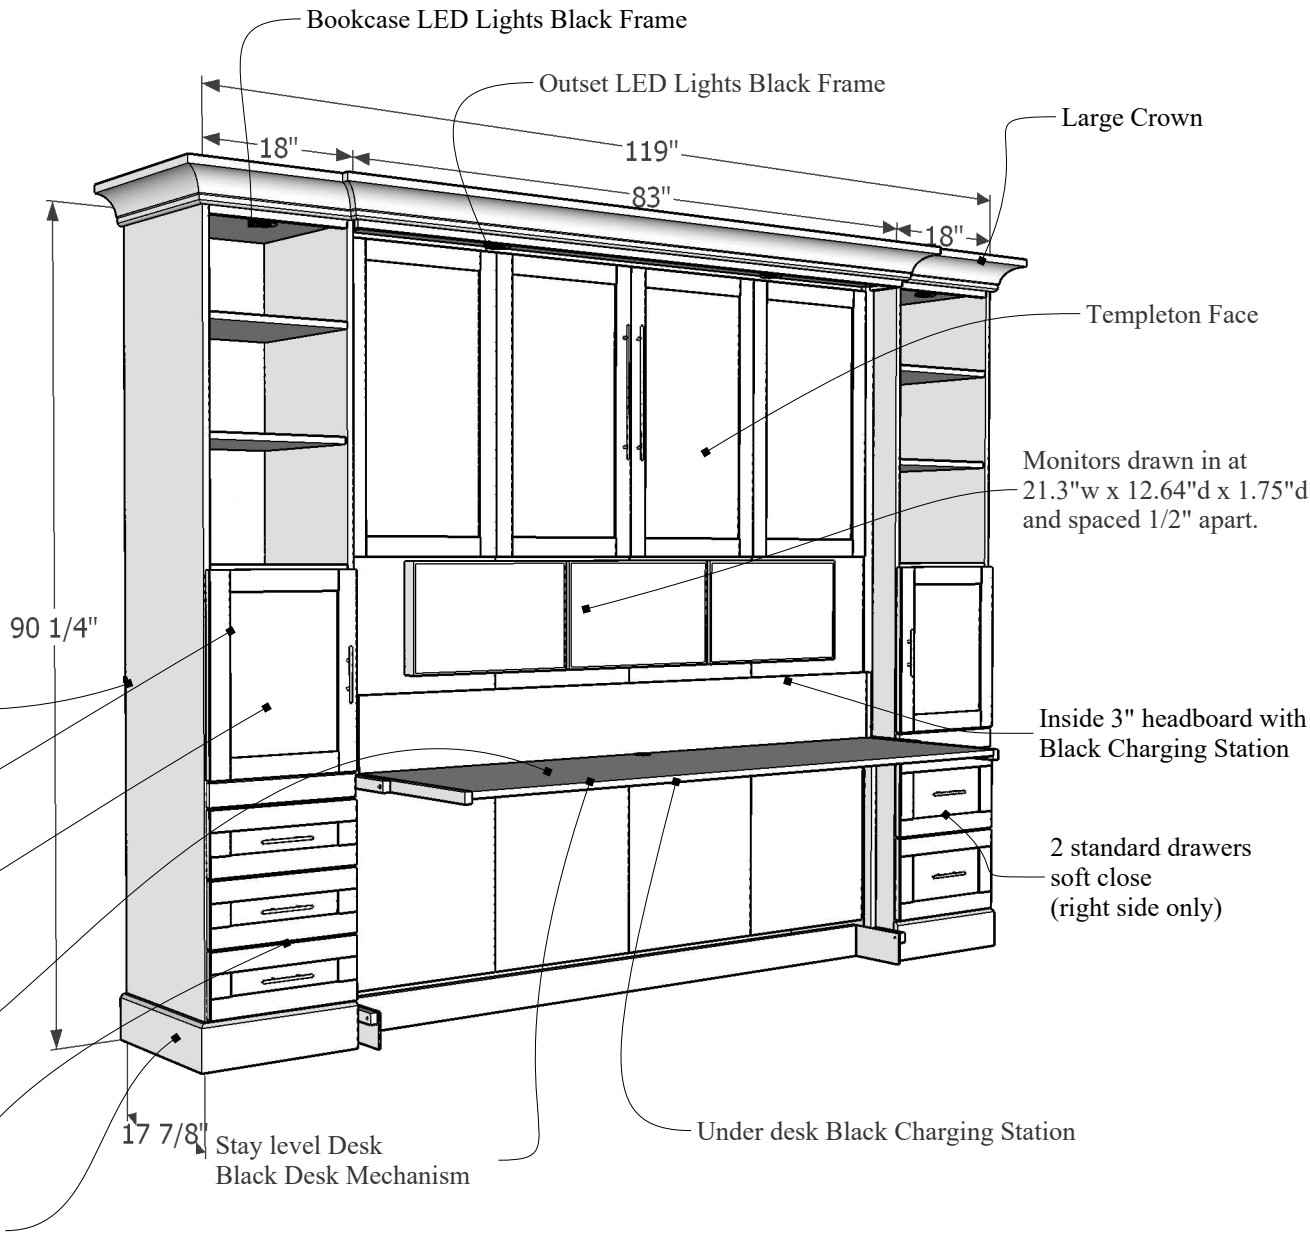

Size: King

Wood: Maple

Color: SW 7062 Rock Bottom
 Dark Walnut Stain on Desk

Hardware: 16" Custom Black Bar Pulls for the face
 6" Black Bar Pulls everywhere else

Main Drawing with Measurements

It's like having your own shop!