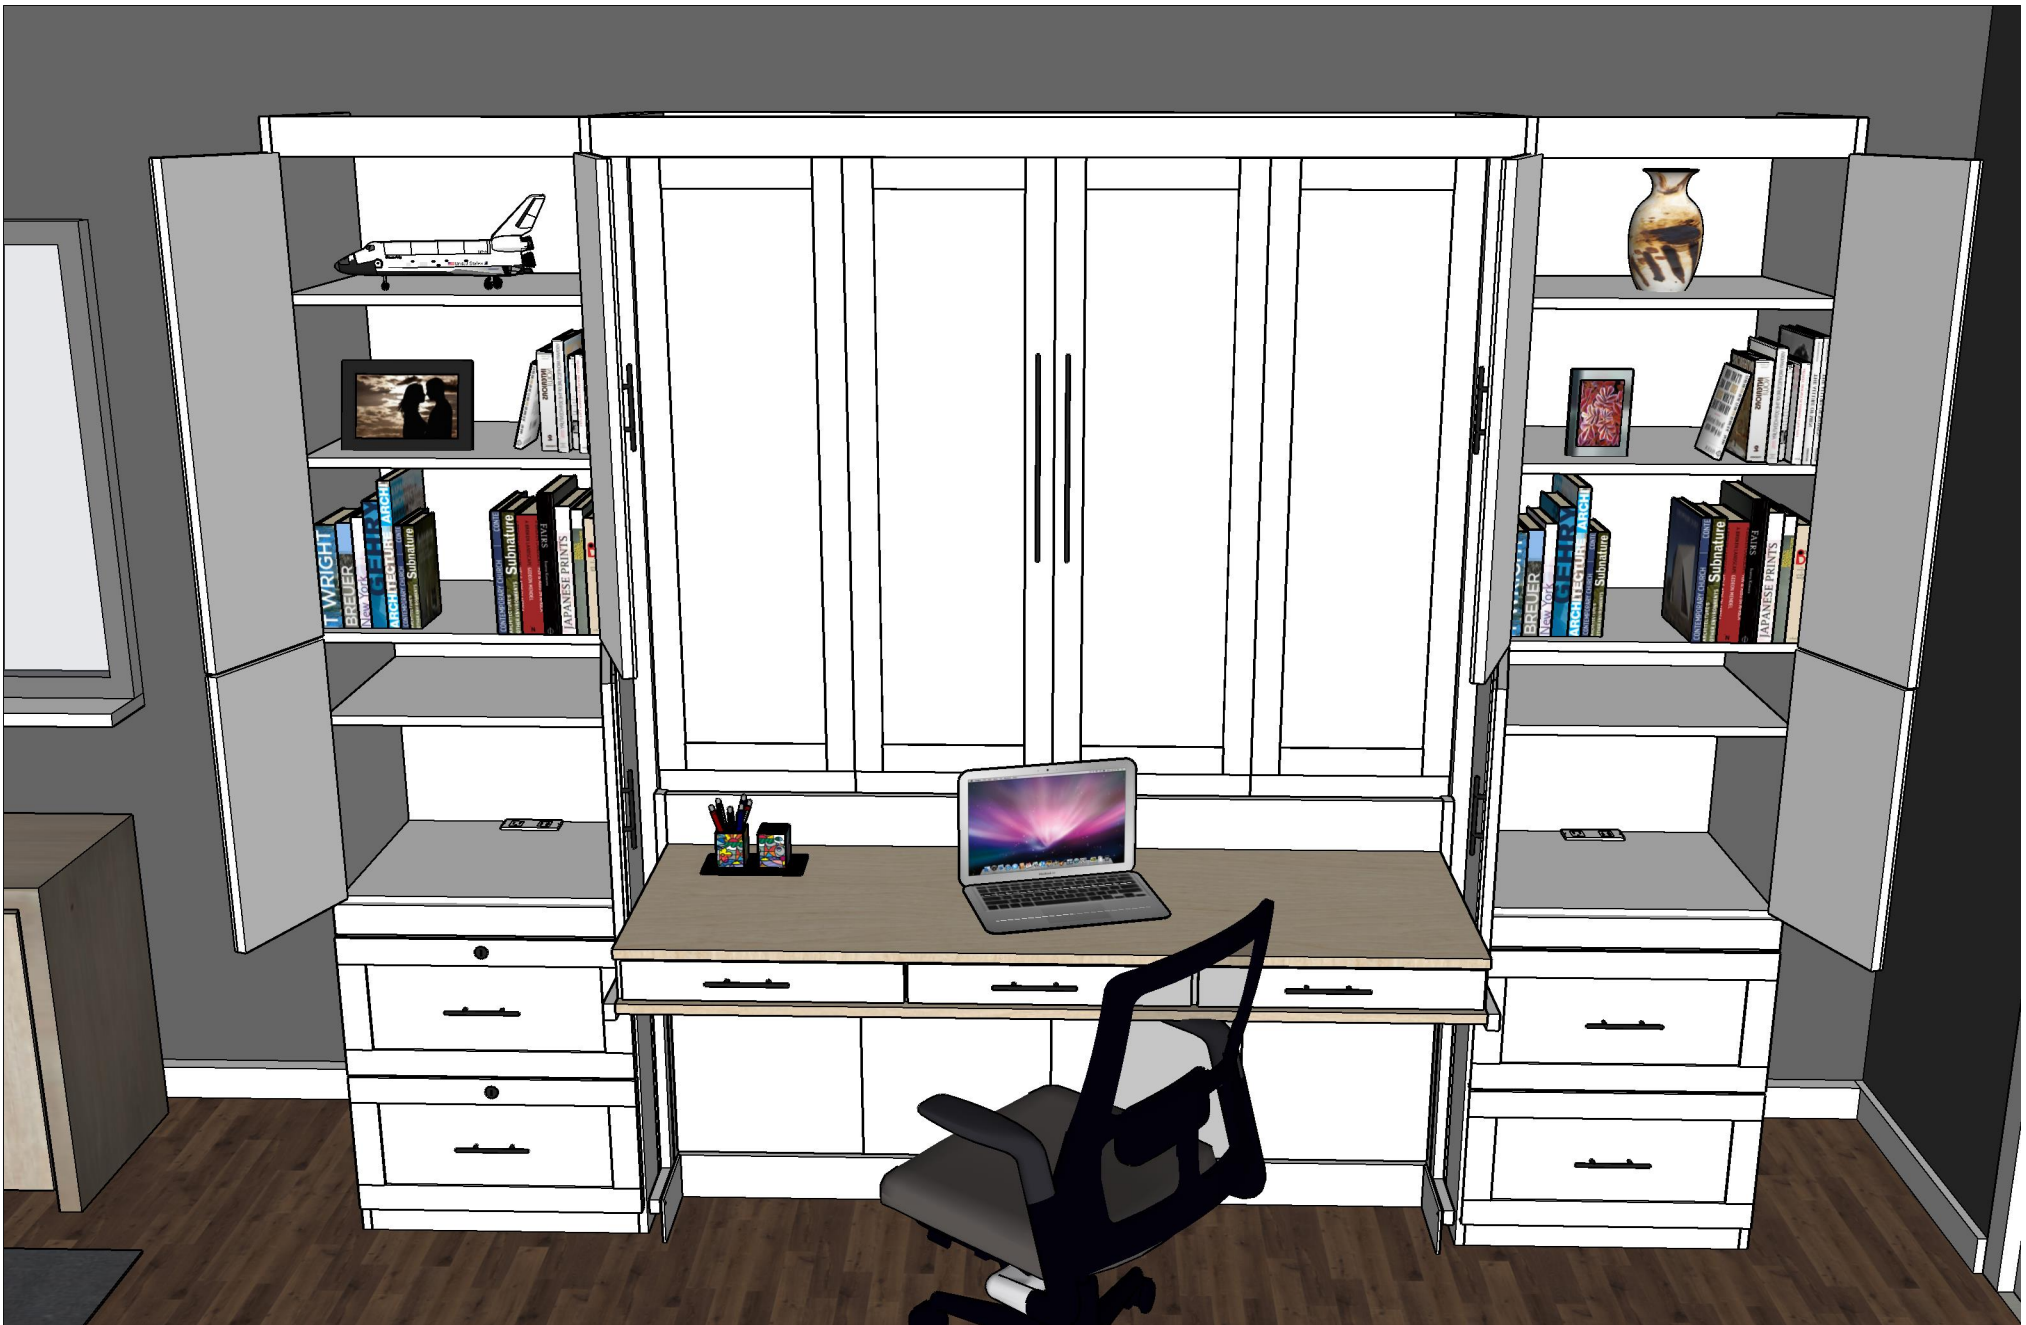

Bookcase Open

It's like having your own shop!

123-0324e
Work Order 1227

REVISIONS

	MM/DD/YY	REMARKS
1	1/29/24	Changed base and noted hardware change
2	1/29/24	Updated Hardware color on drawing
3	--/--/--	...
4	--/--/--	...
5	--/--/--	...