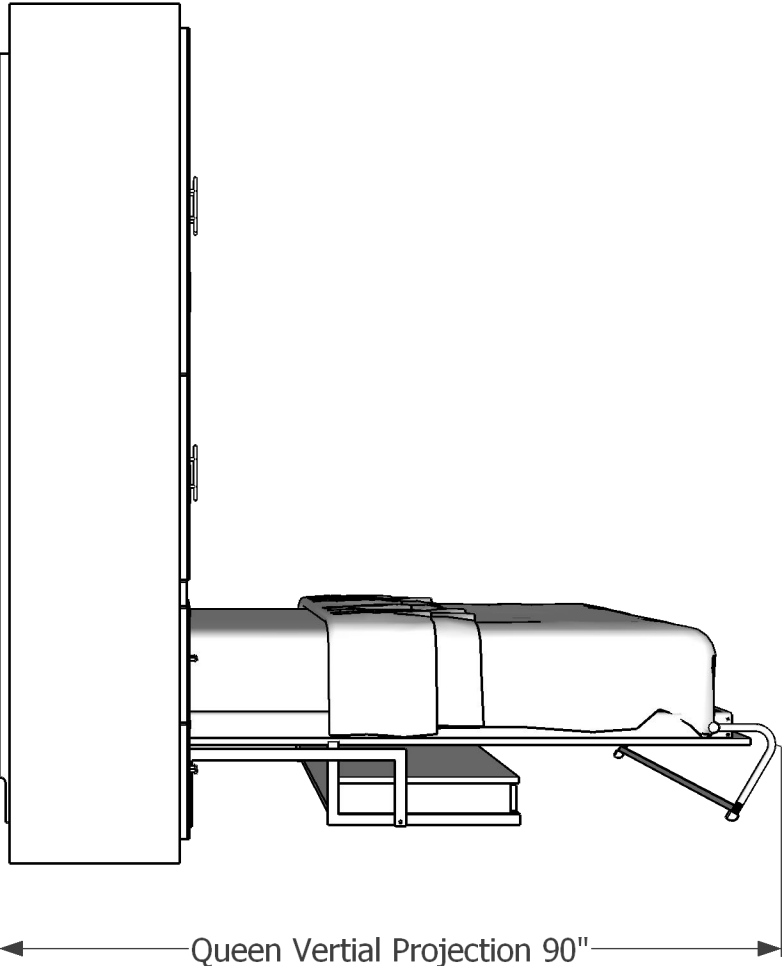

123-0324e
Work Order 1227
Queen
White Lqr. with Natural Maple

Drawing Projection

It's like having your own shop!

123-0324e
Work Order 1227

REVISIONS

	MM/DD/YY	REMARKS
1	1/29/24	Changed base and noted hardware change
2	1/29/24	Updated Hardware color on drawing
3	--/--/--	...
4	--/--/--	...
5	--/--/--	...

A 04