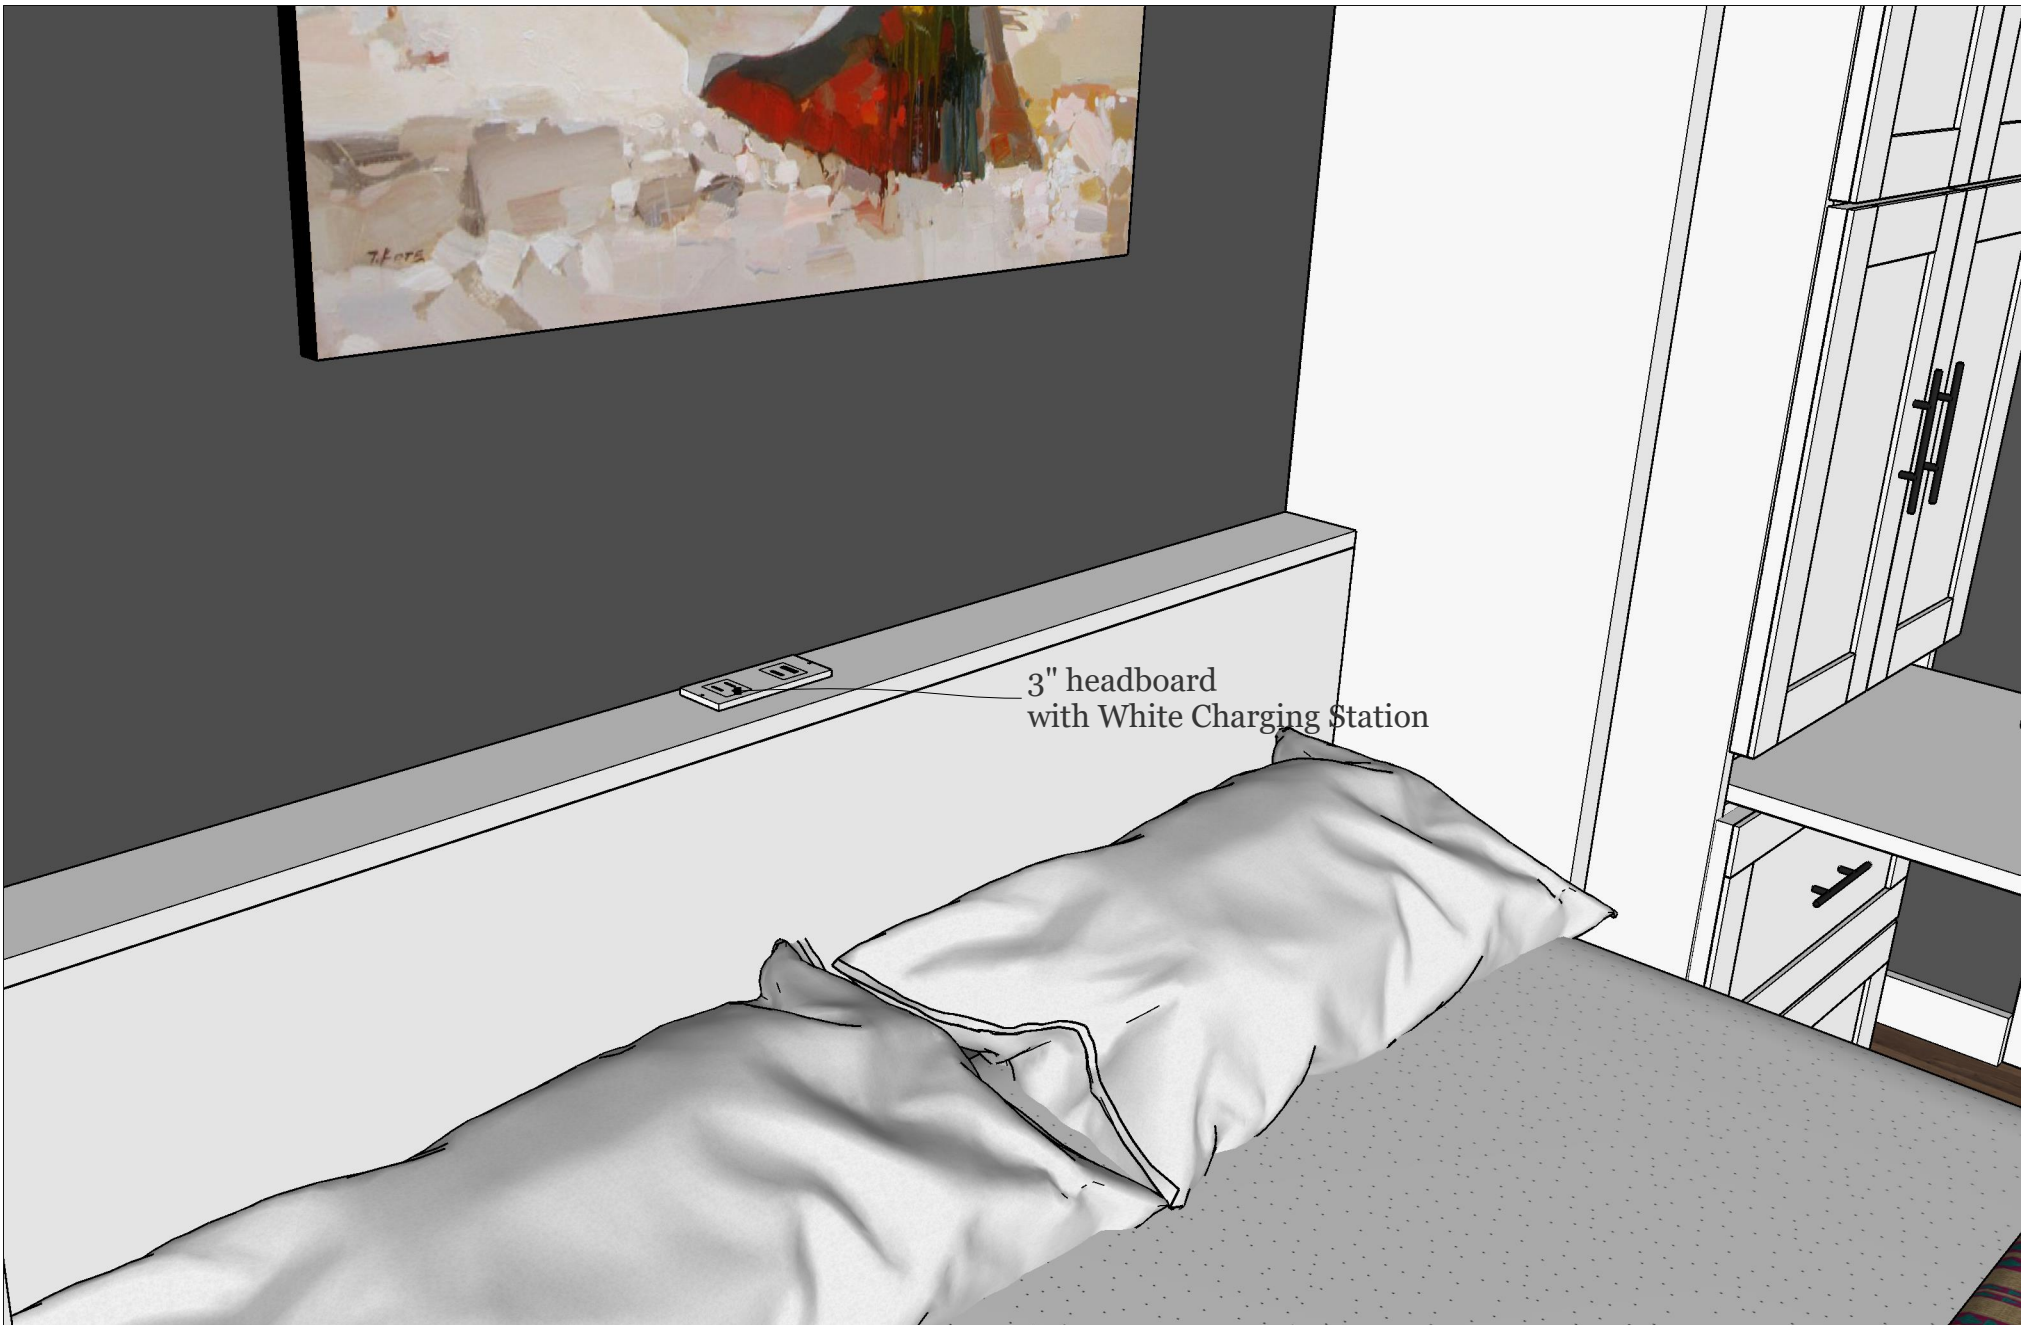

3" headboard
with White Charging Station

Headboard

It's like having your own shop!

123-0324e
Work Order 1227

REVISIONS

	MM/DD/YY	REMARKS
1	1/29/24	Changed base and noted hardware change
2	1/29/24	Updated Hardware color on drawing
3	--/--/--	...
4	--/--/--	...
5	--/--/--	...

07

A