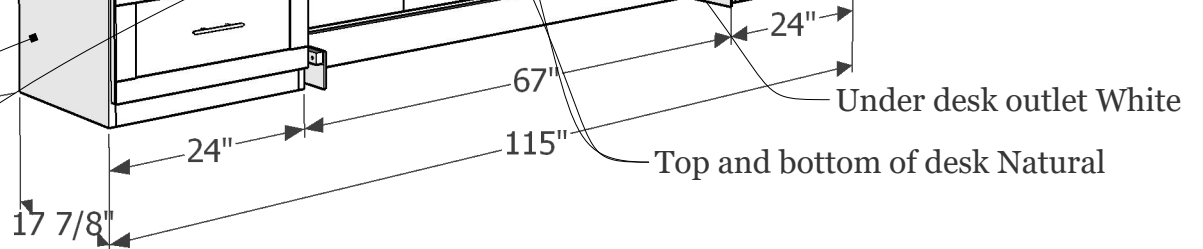

123-0324e
Work Order 1227

Size: Queen

Wood: Maple

Color: White Lqr. with Natural Maple

Hardware: Customer supplied

Bookcase LED Lights White Frame
(door switch) both sides

Note: Customer cannot receive Murphy Bed unit until the end of March. Estimated date to take possession of new home is March 20th. Customer will keep us updated on when they'd like this to be delivered so we can build/ship accordingly.

Top Section: 2 adj. shelves covered by soft close doors (both sides)

2nd bed touch switch

90 1/4"

Mid section: 1 adj. shelf covered by soft close doors (both sides)

Bookcase White Charging Station (both sides)

2 file drawers each side (soft close)

BUILDERS NOTE:
Room's base is 9 1/4". Make cutout 1 0" (see page 9)

Locks on left side only

Outset LED Lights White Frame

Templeton Face

3" headboard and outlet inside

Stay Level Desk with added 3 drawers Soft Close Drawers

Main Drawing with Measurements

It's like having your own shop!

123-0324e
Work Order 1227

REVISIONS

	MM/DD/YY	REMARKS
1	1/29/24	Changed base and noted hardware change
2	1/29/24	Updated Hardware color on drawing
3	--/--/--	...
4	--/--/--	...
5	--/--/--	...

03

A