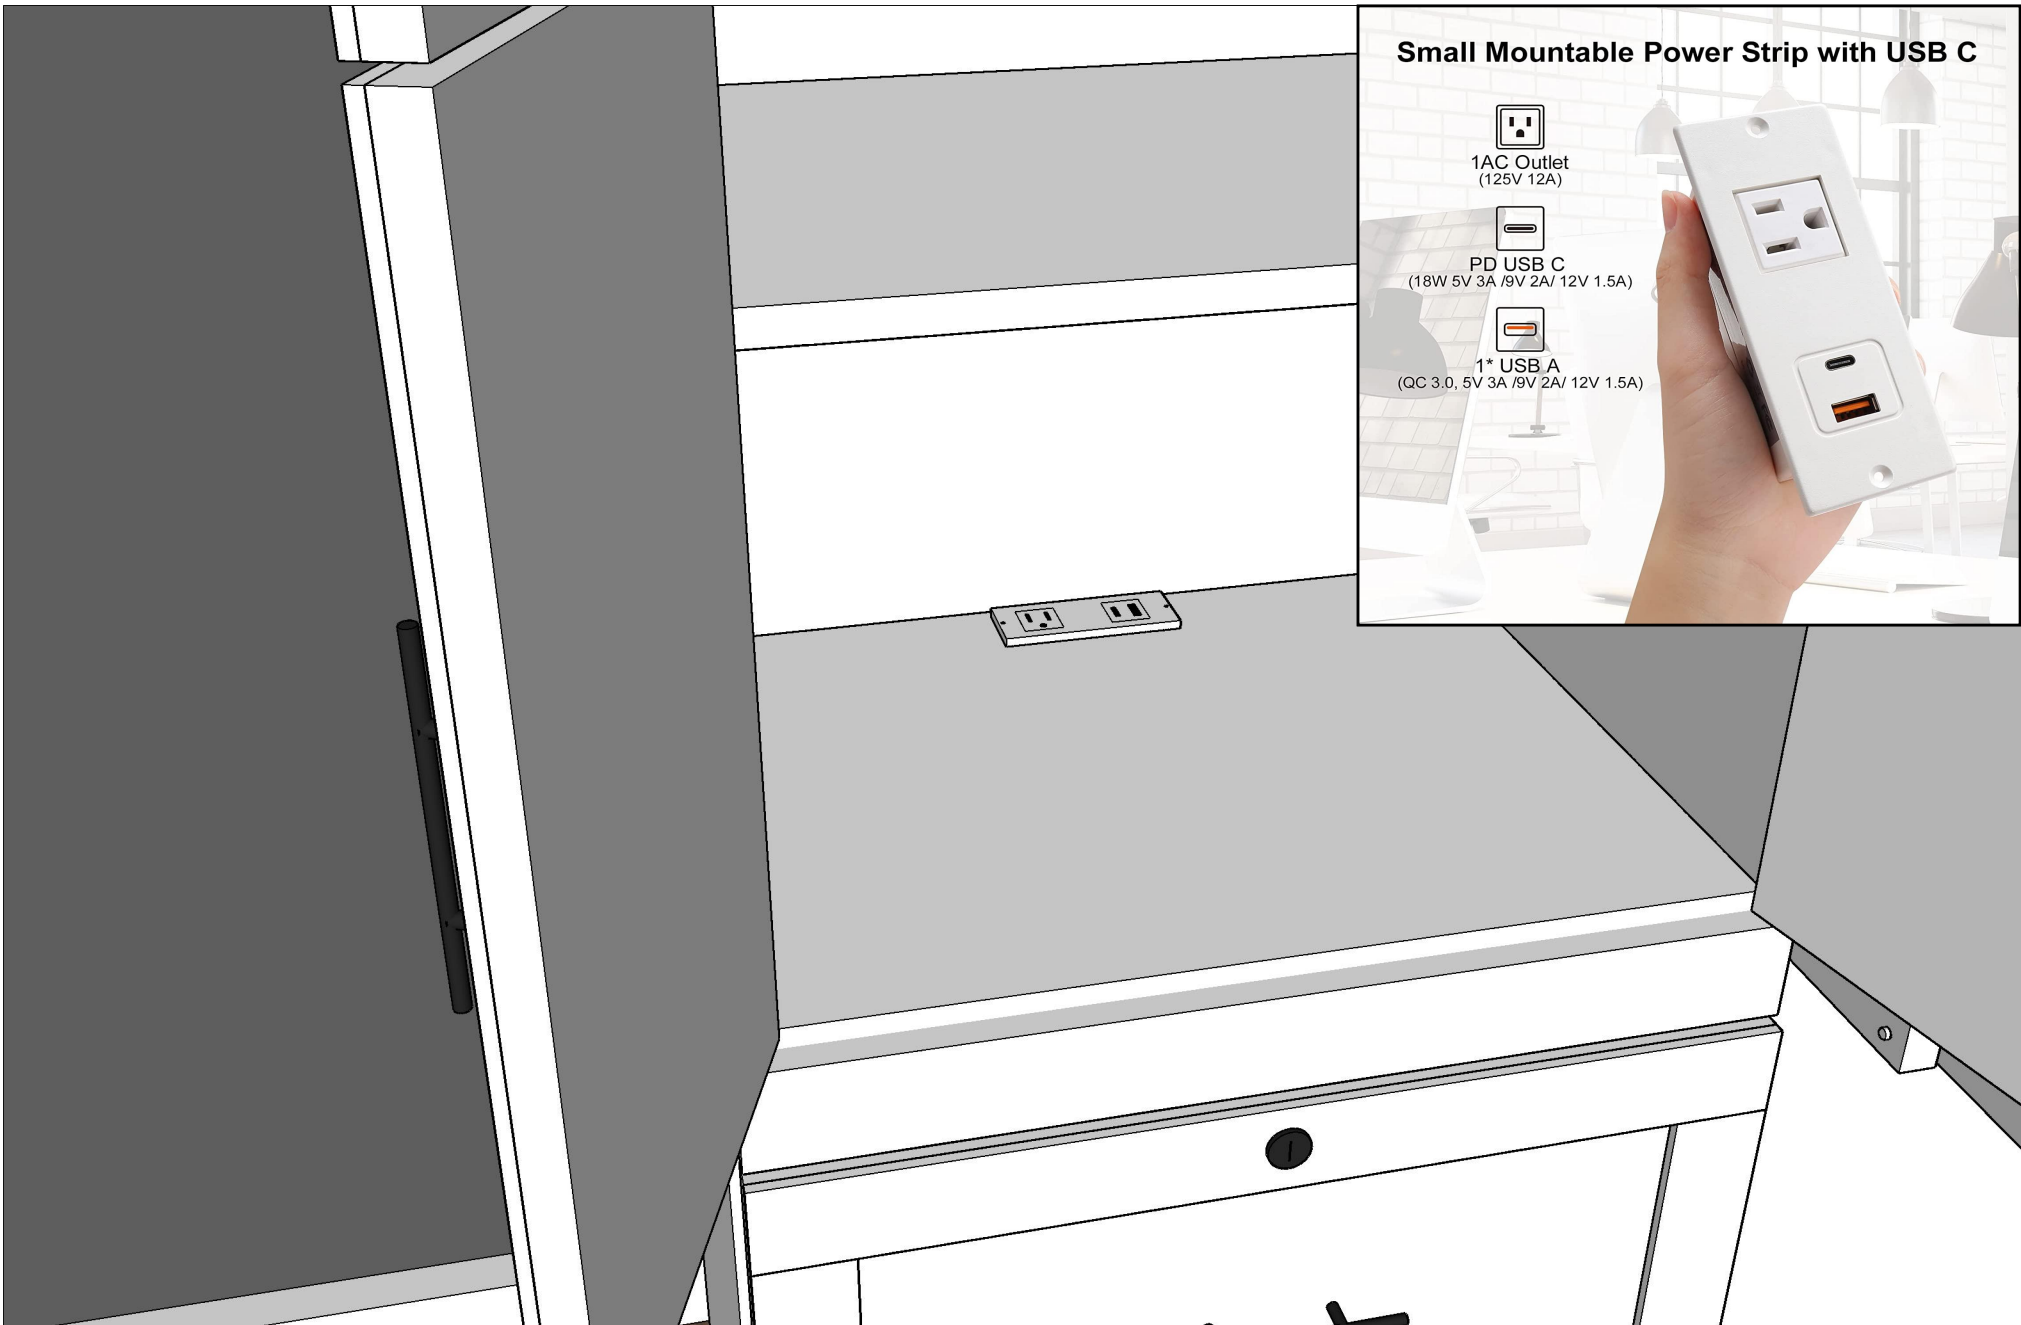

Bookcase Charging Station

It's like having your own shop!

123-0324e
Work Order 1227

REVISIONS

	MM/DD/YY	REMARKS
1	1/29/24	Changed base and noted hardware change
2	1/29/24	Updated Hardware color on drawing
3	--/--/--	...
4	--/--/--	...
5	--/--/--	...