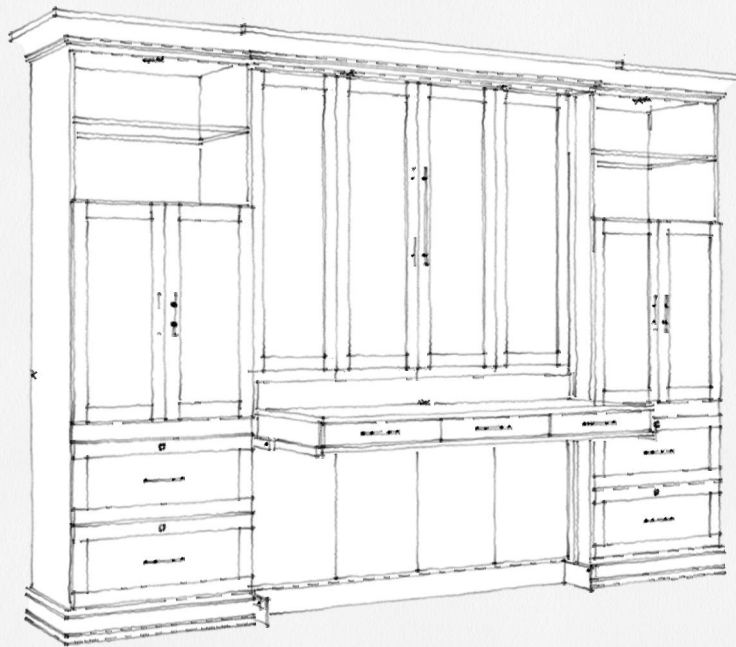

More Extras

More extras can be added to your murphy bed design. Examples of those can be found at:

www.wwbeds.com/murphy-bed-extras

More Extras

It's like having your own shop!

123-0125c
Work Order

REVISIONS

	MM/DD/YY	REMARKS
1	1/2/24	Updated hardware, added 3" headboard w/outlet
2	--/--/--	...
3	--/--/--	...
4	--/--/--	...
5	--/--/--	...