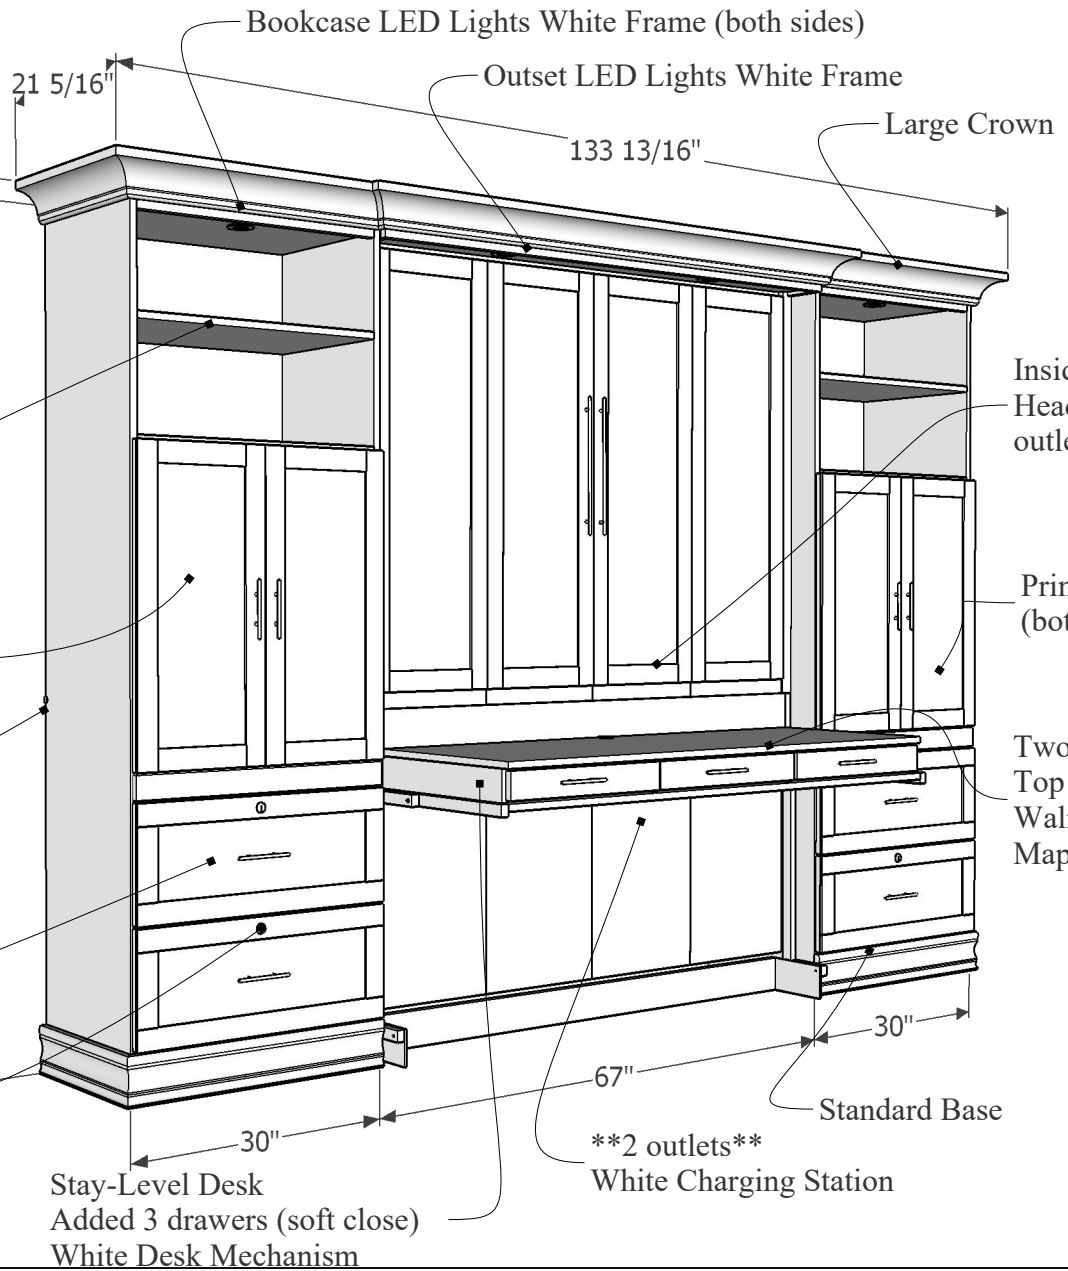

**Wood:** Painted Maple

**Color:** Snowbound SW 7004

**Hardware:** 16" Oil Rubbed Bronze Pulls for the face

6" Oil Rubbed Bronze Pulls everywhere else

Top adj. shelf glass (both sides)

Larger mid section (32"h opening)  
(soft close)

2 adj. wood shelves  
(both sides)

2nd touch switch  
(other one is on the headboard)

File Drawers with soft close  
(both sides)

Locks on all 4 drawers  
(left and right keyed differently)

Main Drawing with Measurements