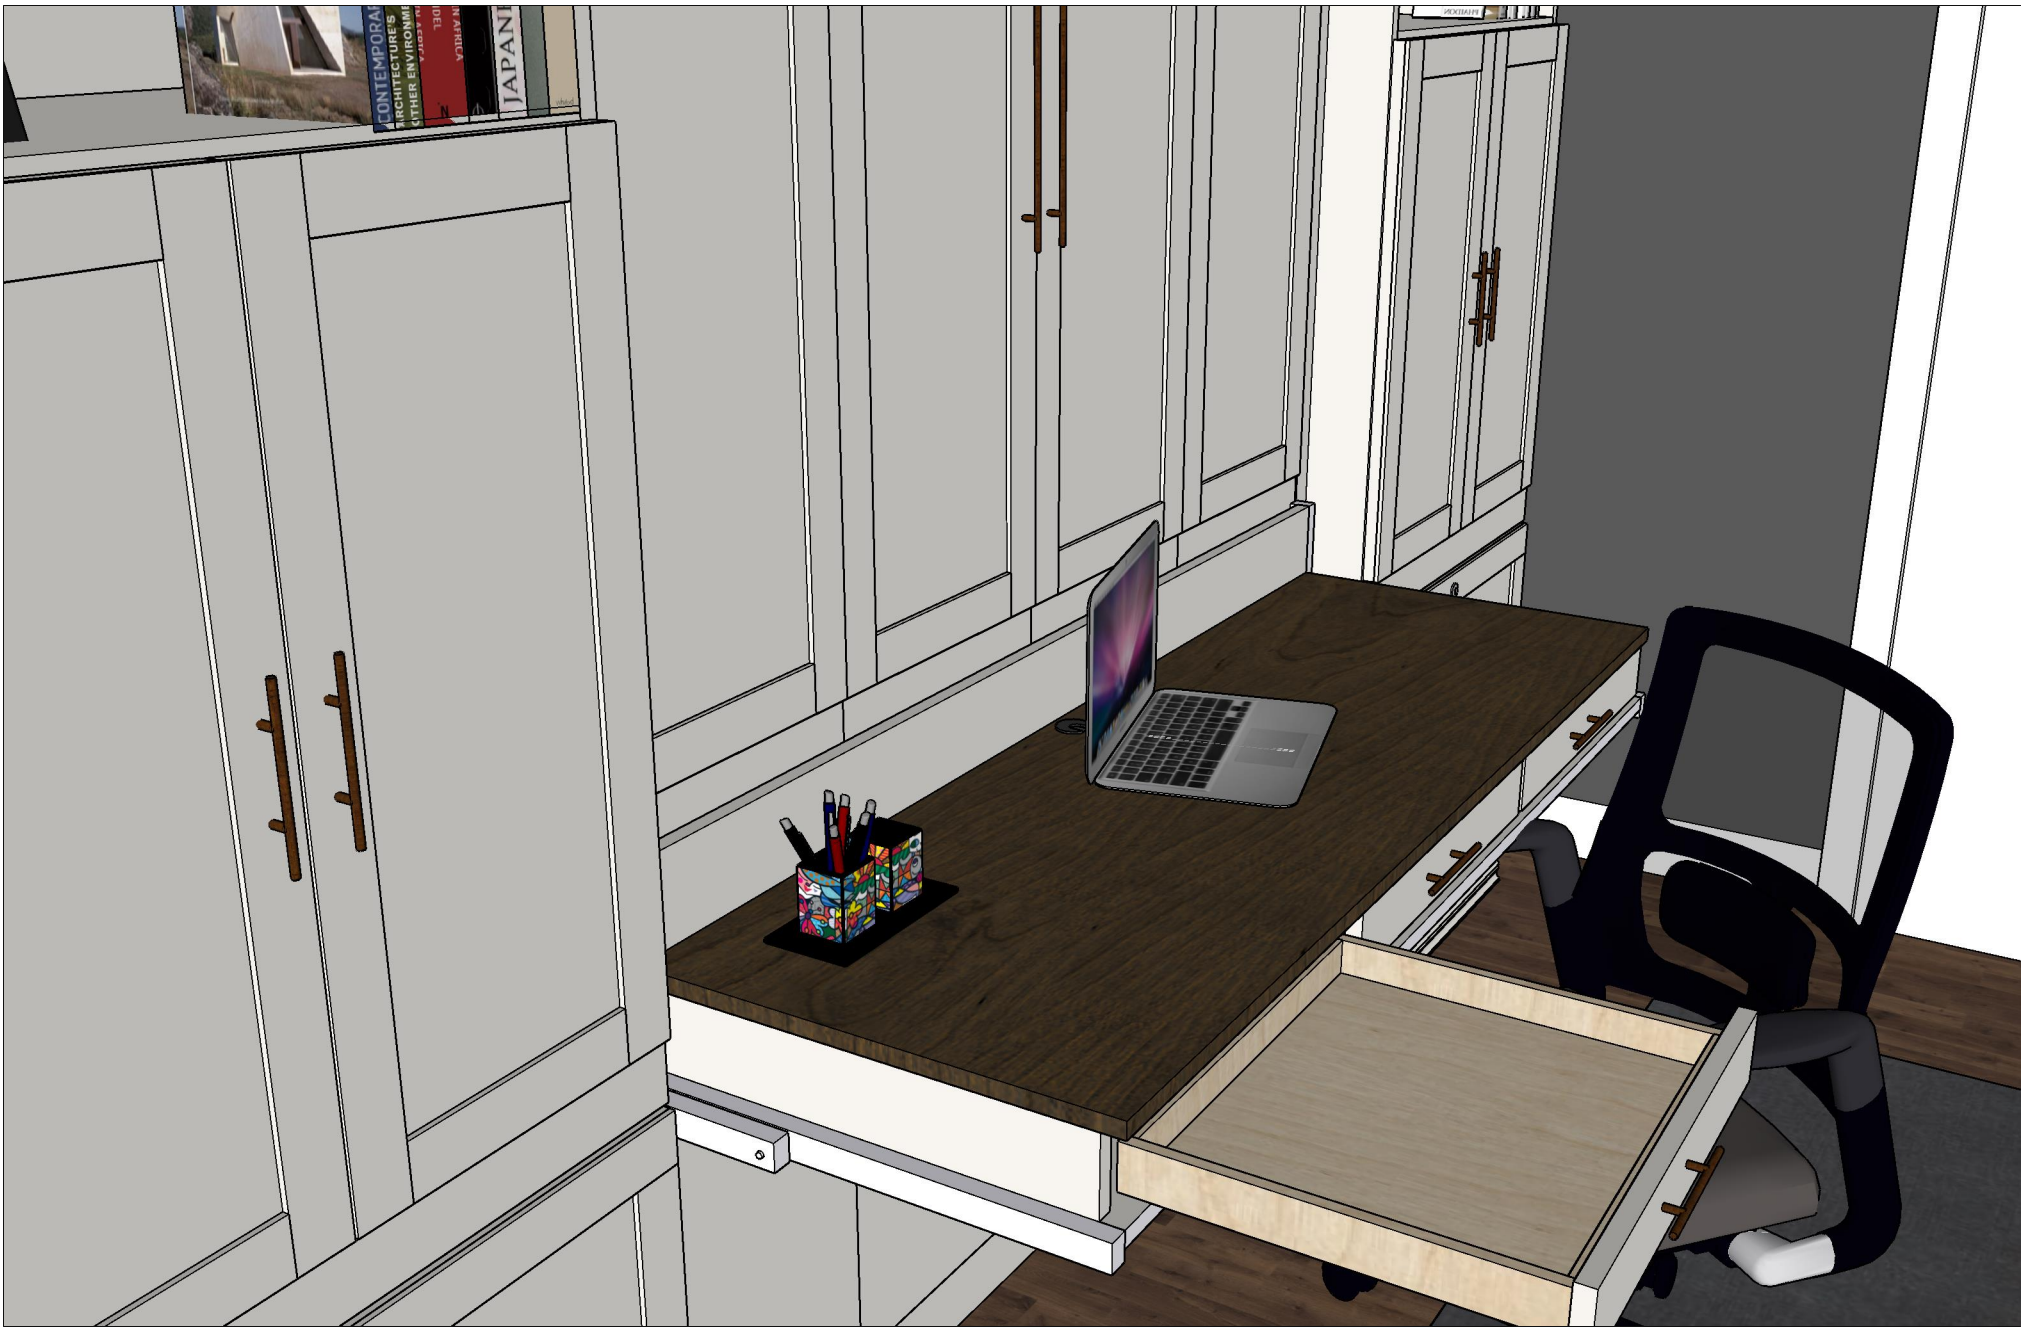

Desk

It's like having your own shop!

123-0125c
Work Order

REVISIONS

	MM/DD/YY	REMARKS
1	1/2/24	Updated hardware, added 3" headboard w/outlet
2	--/--/--	...
3	--/--/--	...
4	--/--/--	...
5	--/--/--	...

06

A