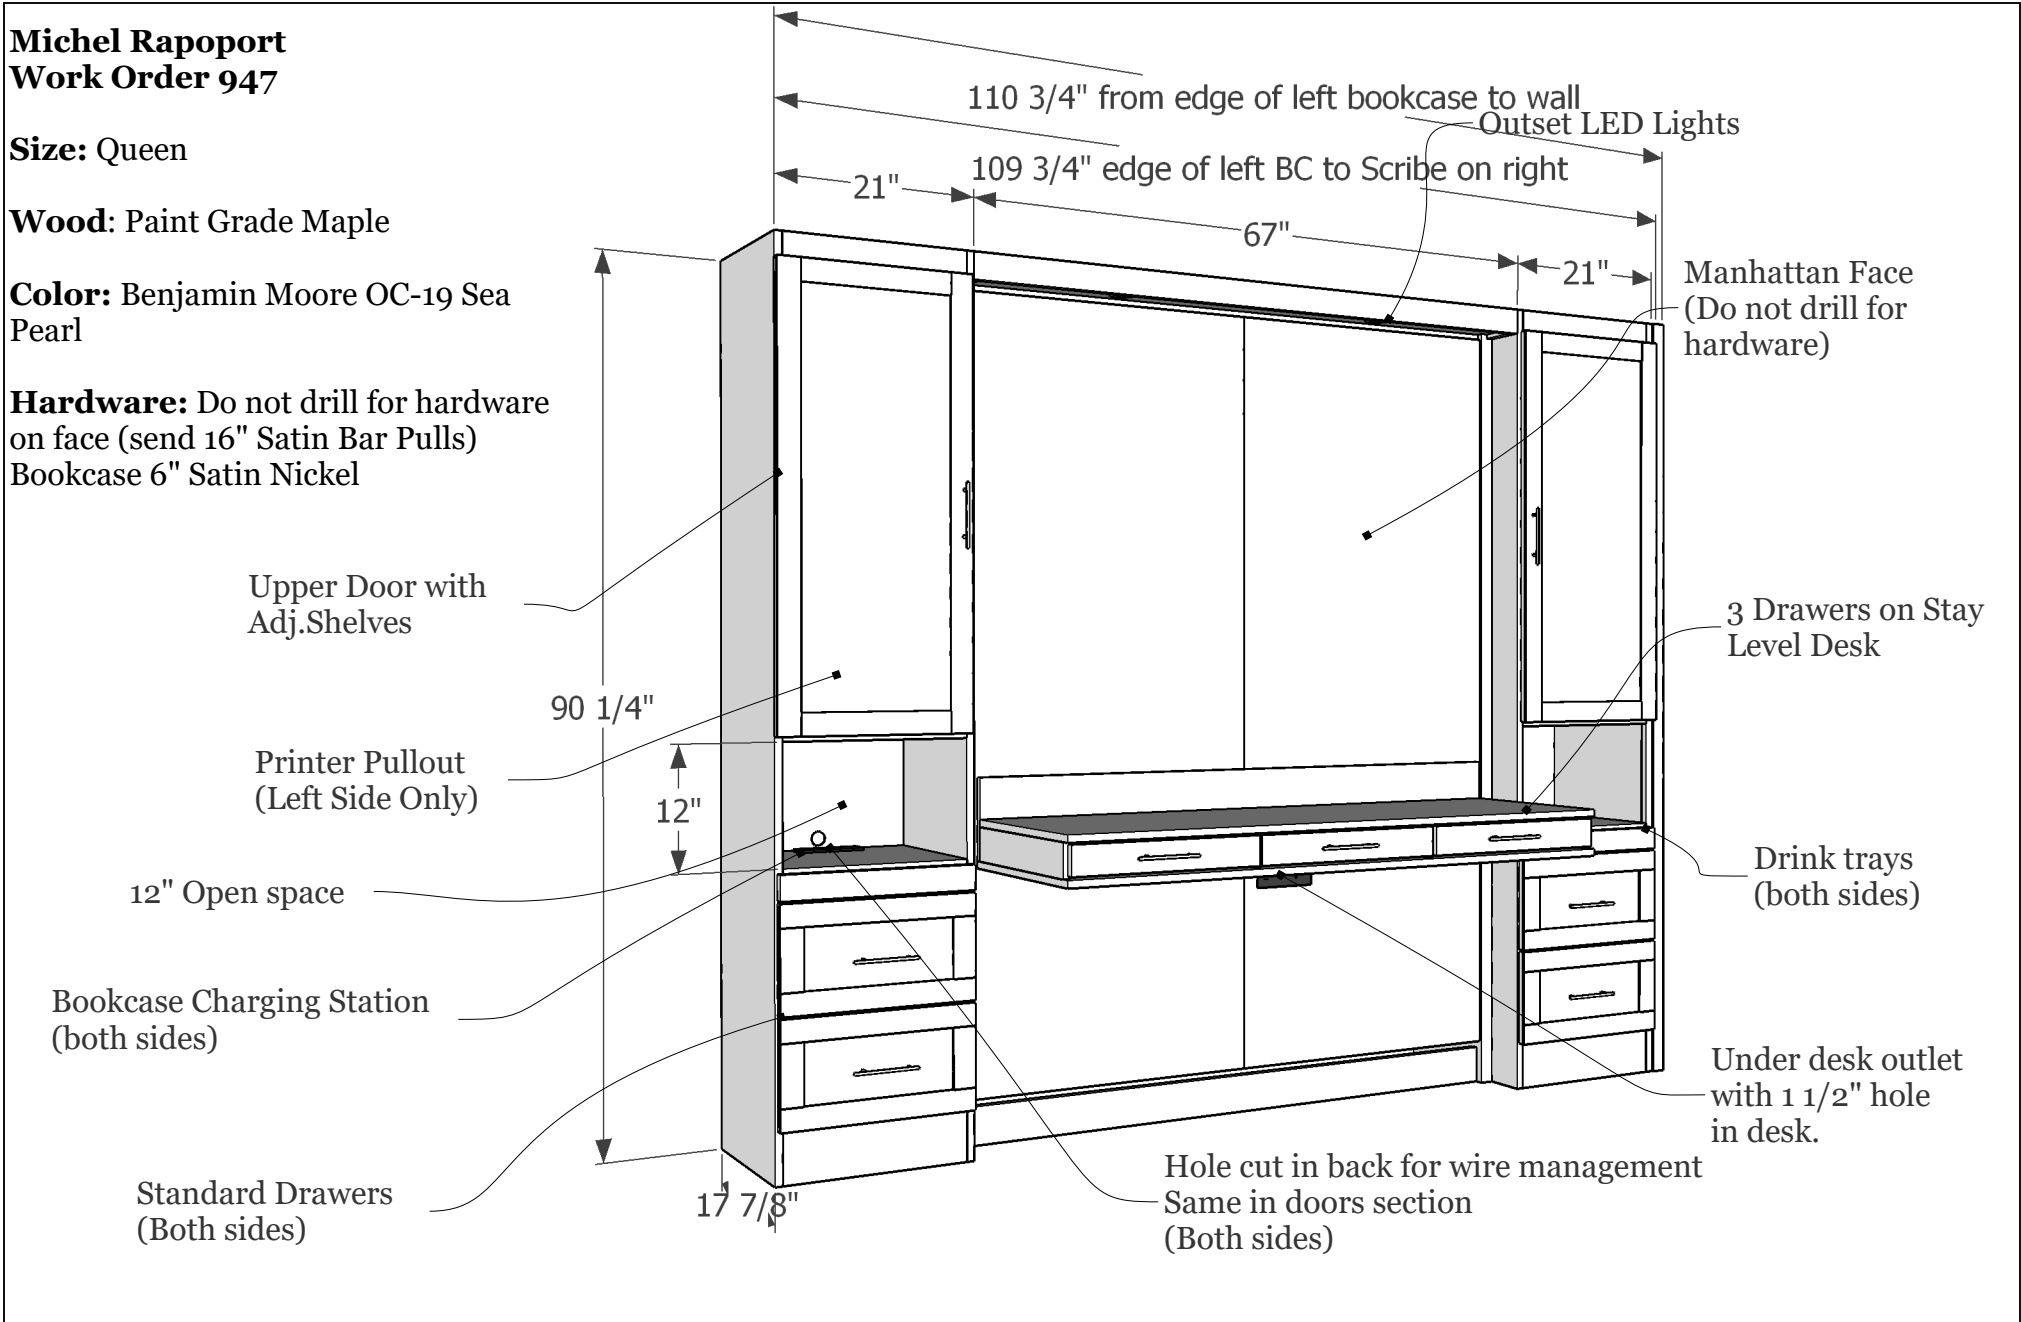

**Michel Rapoport
Work Order 947**

Size: Queen

Wood: Paint Grade Maple

Color: Benjamin Moore OC-19 Sea Pearl

Hardware: Do not drill for hardware on face (send 16" Satin Bar Pulls)
Bookcase 6" Satin Nickel