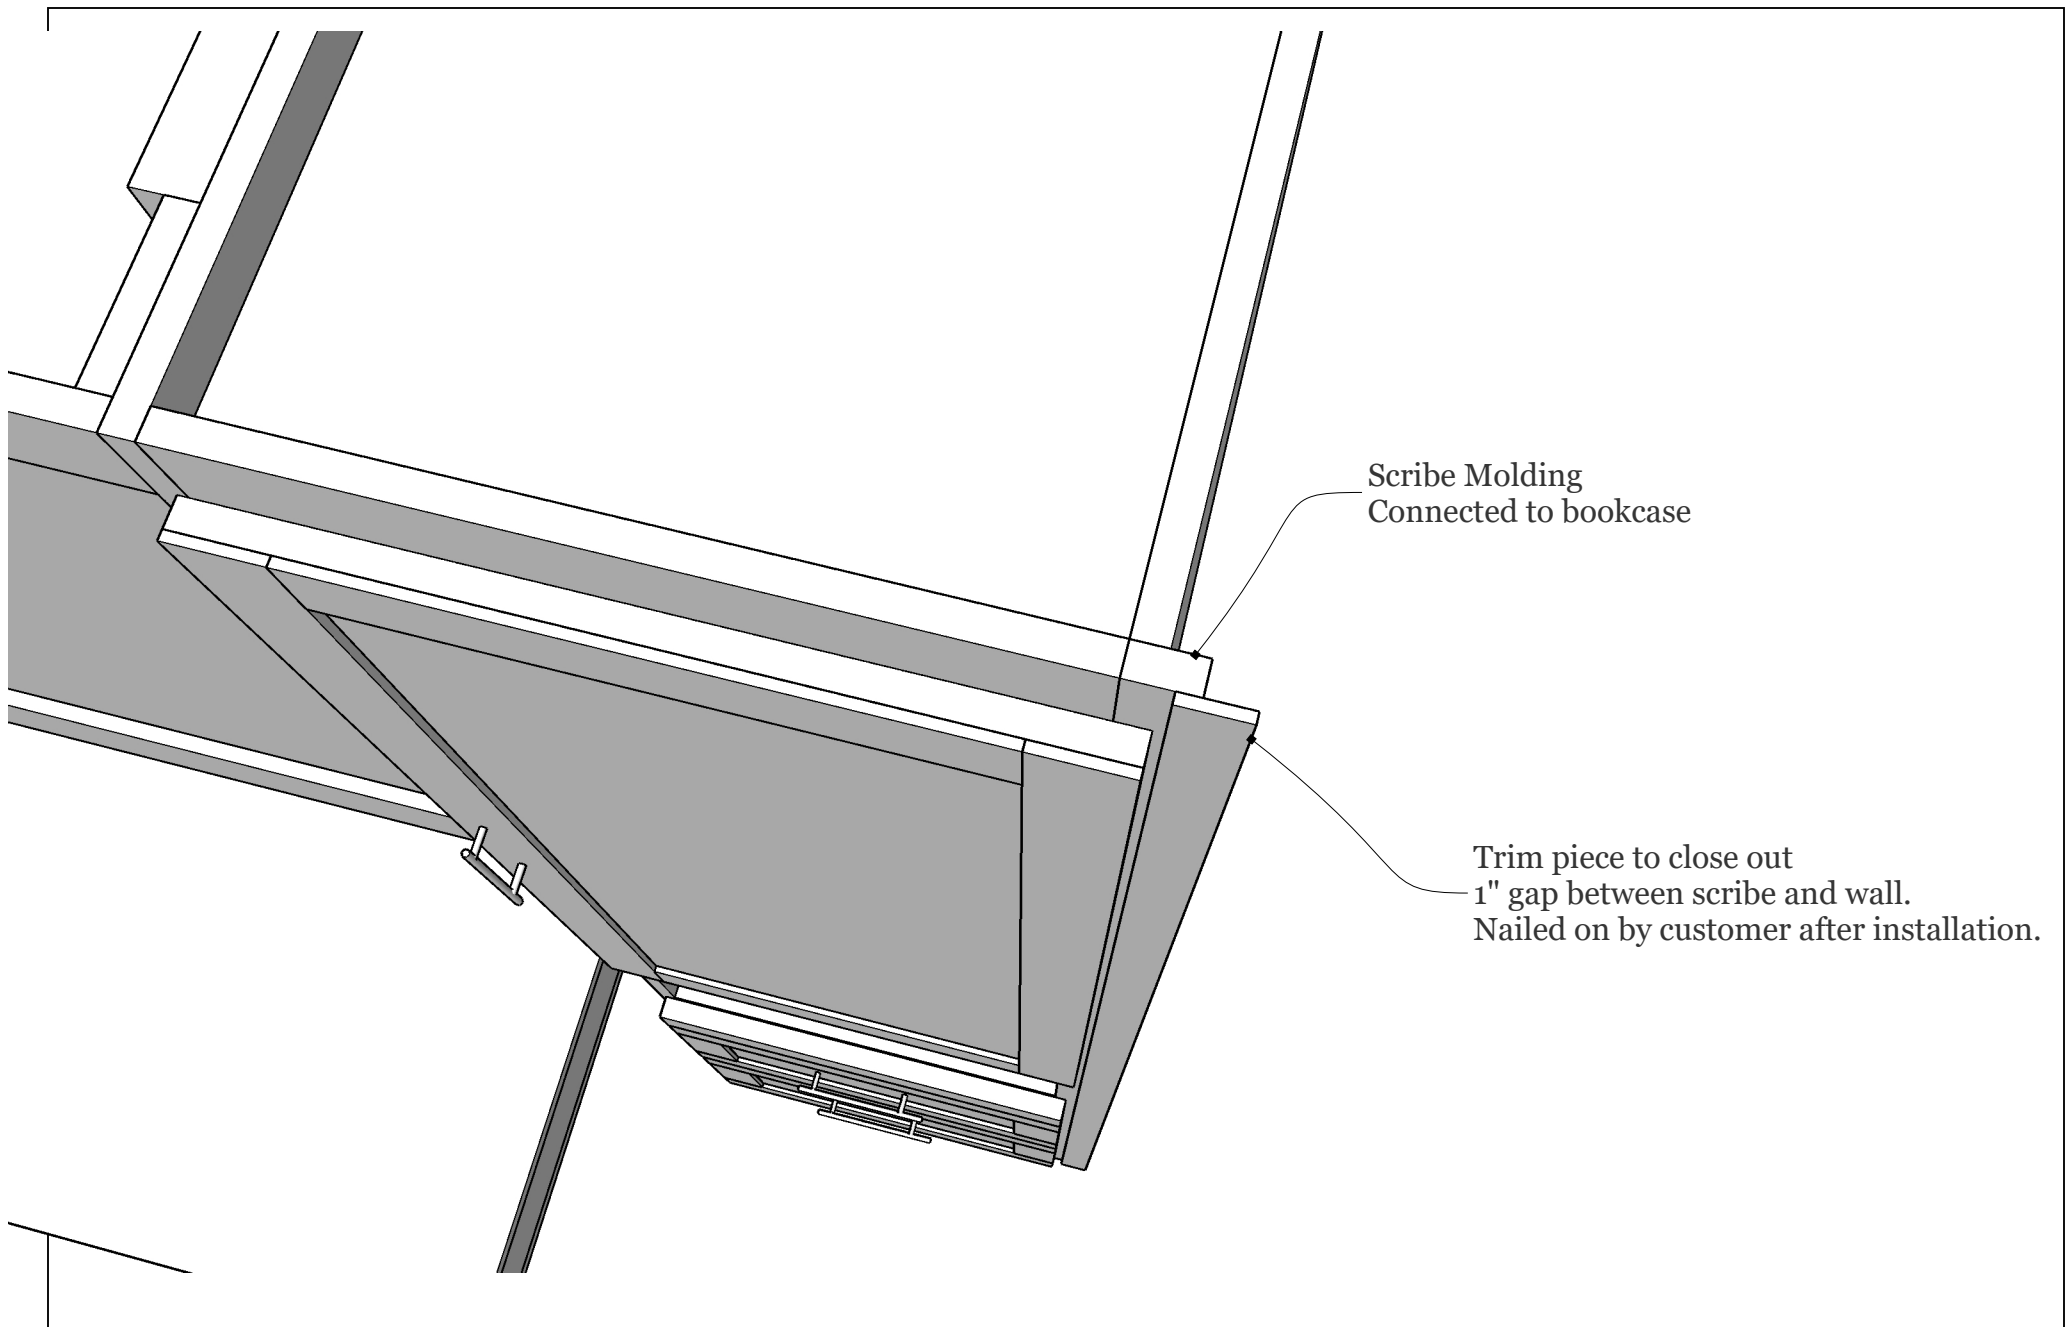

01

A

Scribe Molding
Connected to bookcase

Trim piece to close out
1" gap between scribe and wall.
Nailed on by customer after installation.

Top View (Scribe and Filler)

It's like having your own shop!

Michel Rapoport
Work Order 947