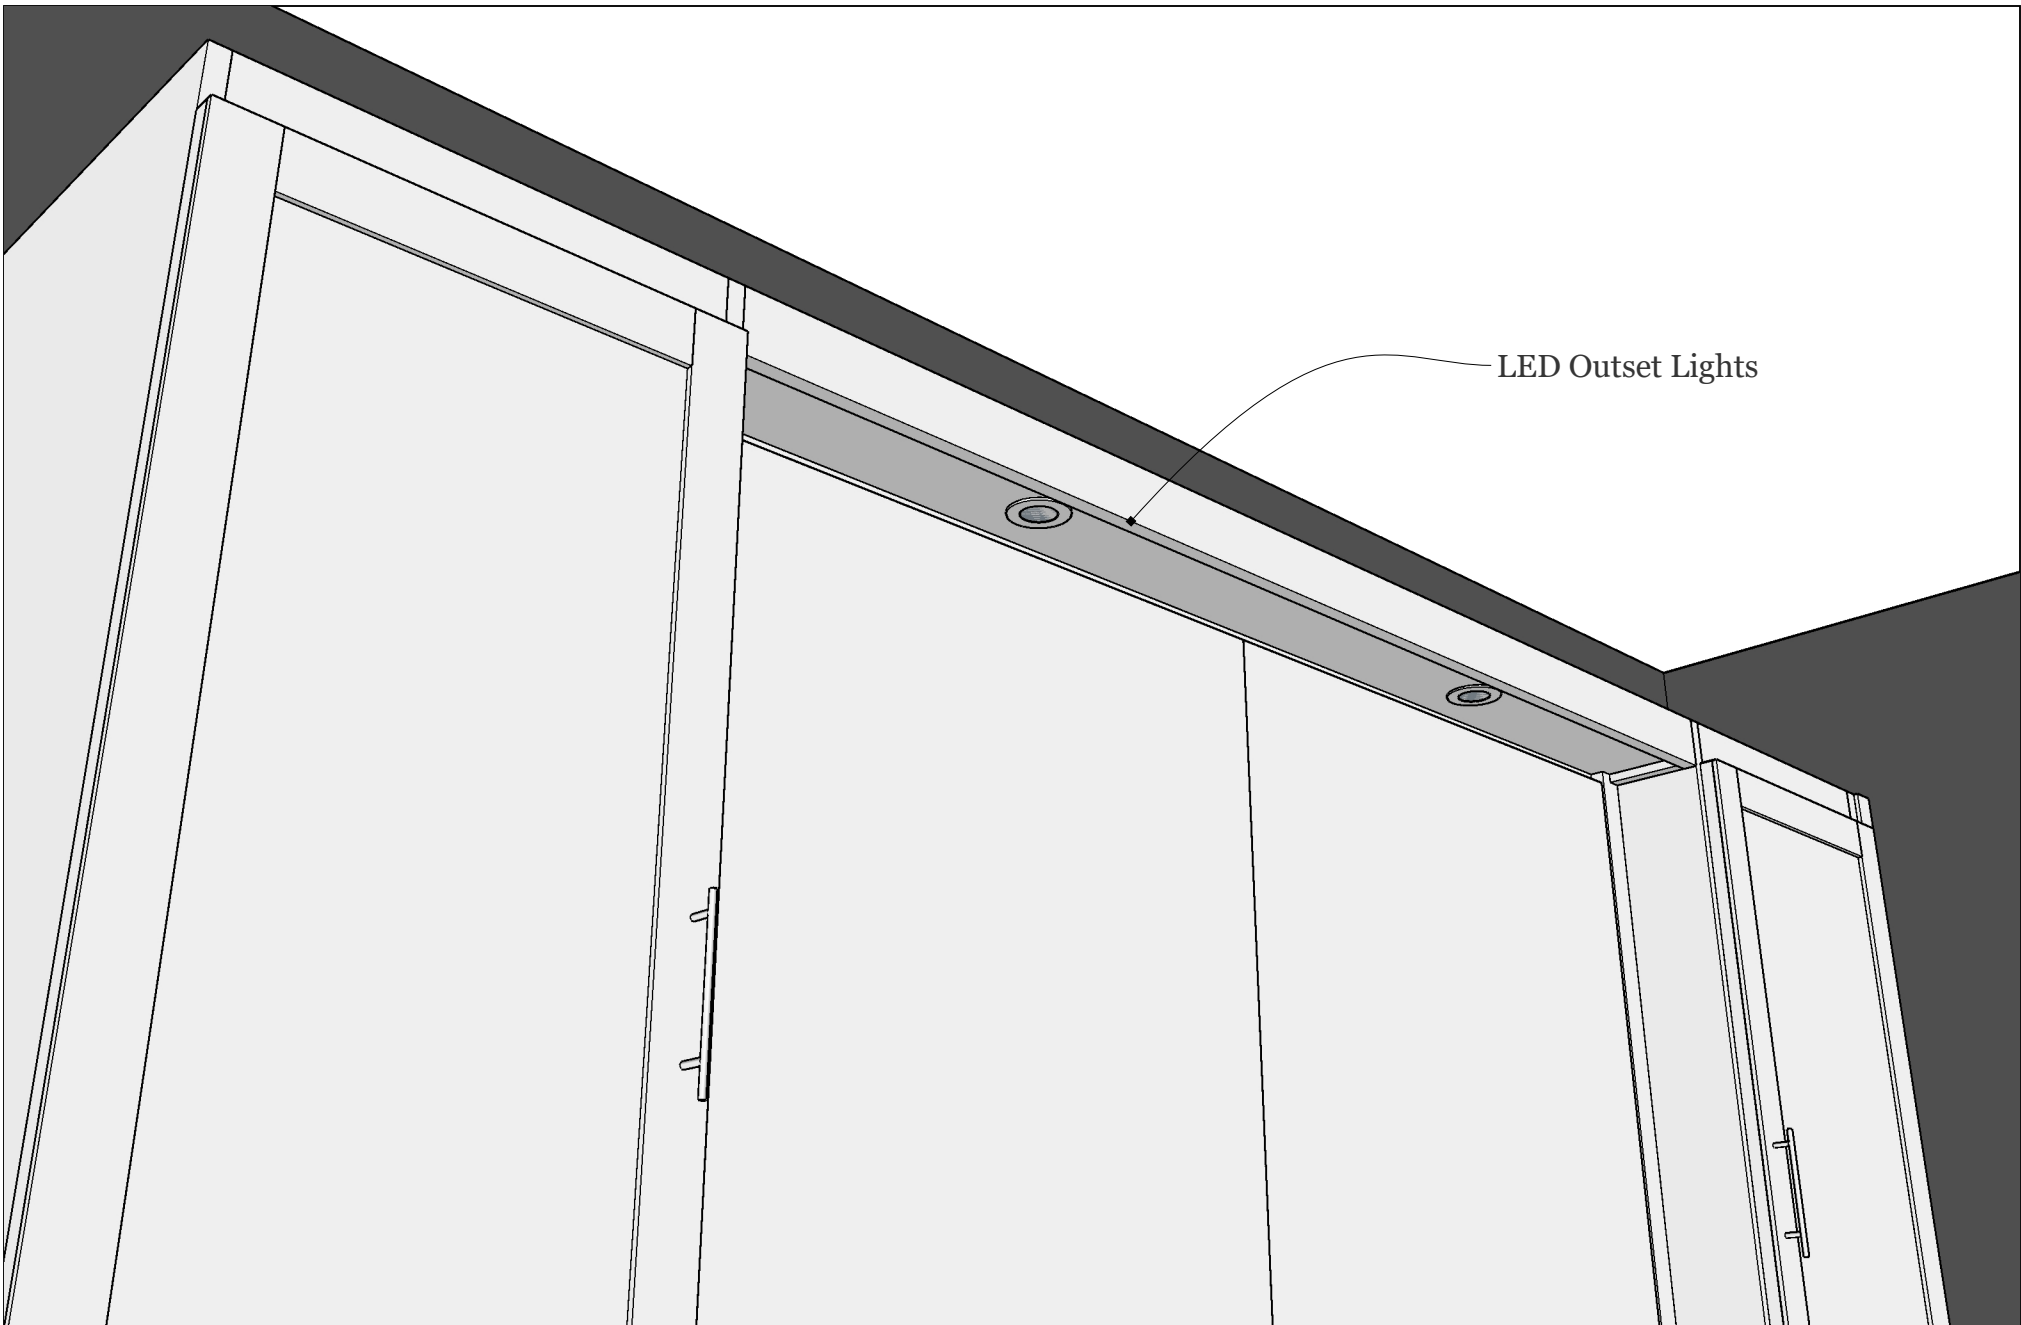

03

A

Under desk outlet
 Not drawn but there
 will be an 1-1/2" hole
 through the destop

Under desk outlet

It's like having your own shop!

Michel Rapoport
 Work Order 947

REVISIONS

	MM/DD/YY	REMARKS
1	04/04/22	Added Printer Pullout on left side
2		Made Right Tray non opening
3	04/05/22	Added Scribe and filler molding.
4		Changed width of right bookcase
5	9/01/22	Additional changes on last page