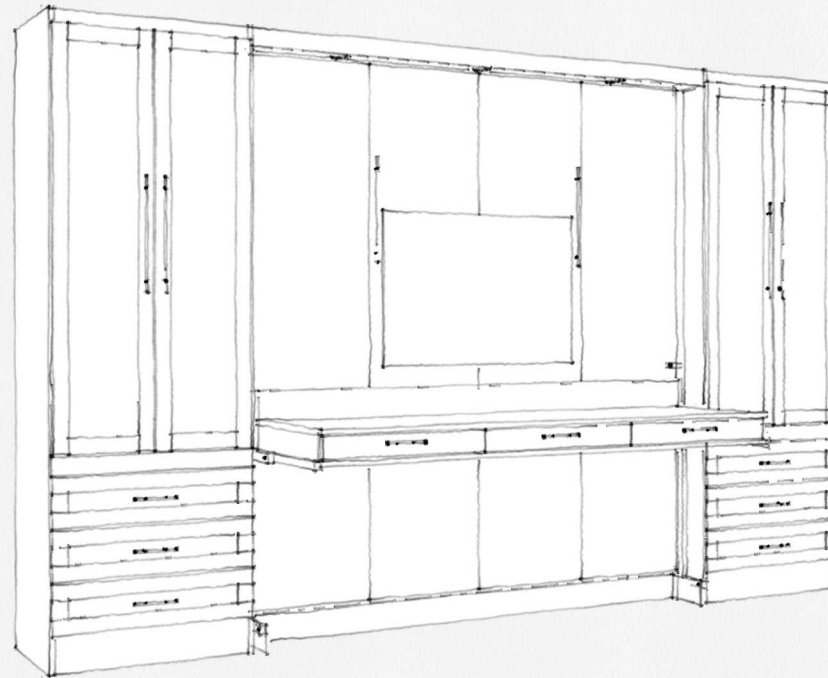

More Extras

More extras can be added to your murphy bed design. Examples of those can be found at:

www.wwbeds.com/murphy-bed-extras

More Extras

It's like having your own shop!

121-0626

Work Order 1616

REVISIONS

	MM/DD/YY	REMARKS
1	4/15/26	Added latch ($40), moved face pulls
2	--/--/--	...
3	--/--/--	...
4	--/--/--	...
5	--/--/--	...