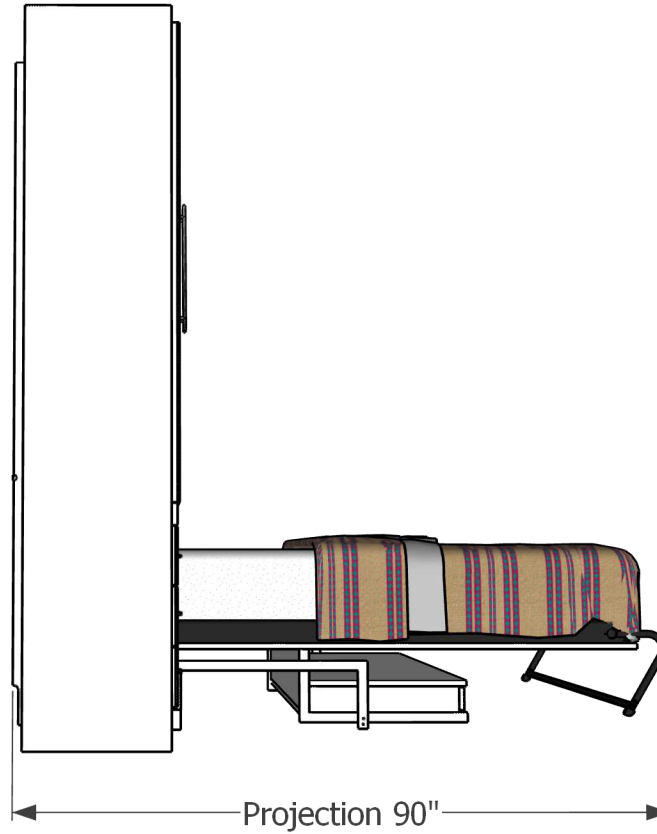

121-0626

Work Order 1616

King

White Lacquer

Drawing Projection

It's like having your own shop!

121-0626

Work Order 1616

REVISIONS

	MM/DD/YY	REMARKS
1	4/15/26	Added latch ($40), moved face pulls
2	--/--/--	...
3	--/--/--	...
4	--/--/--	...
5	--/--/--	...

A 04

A