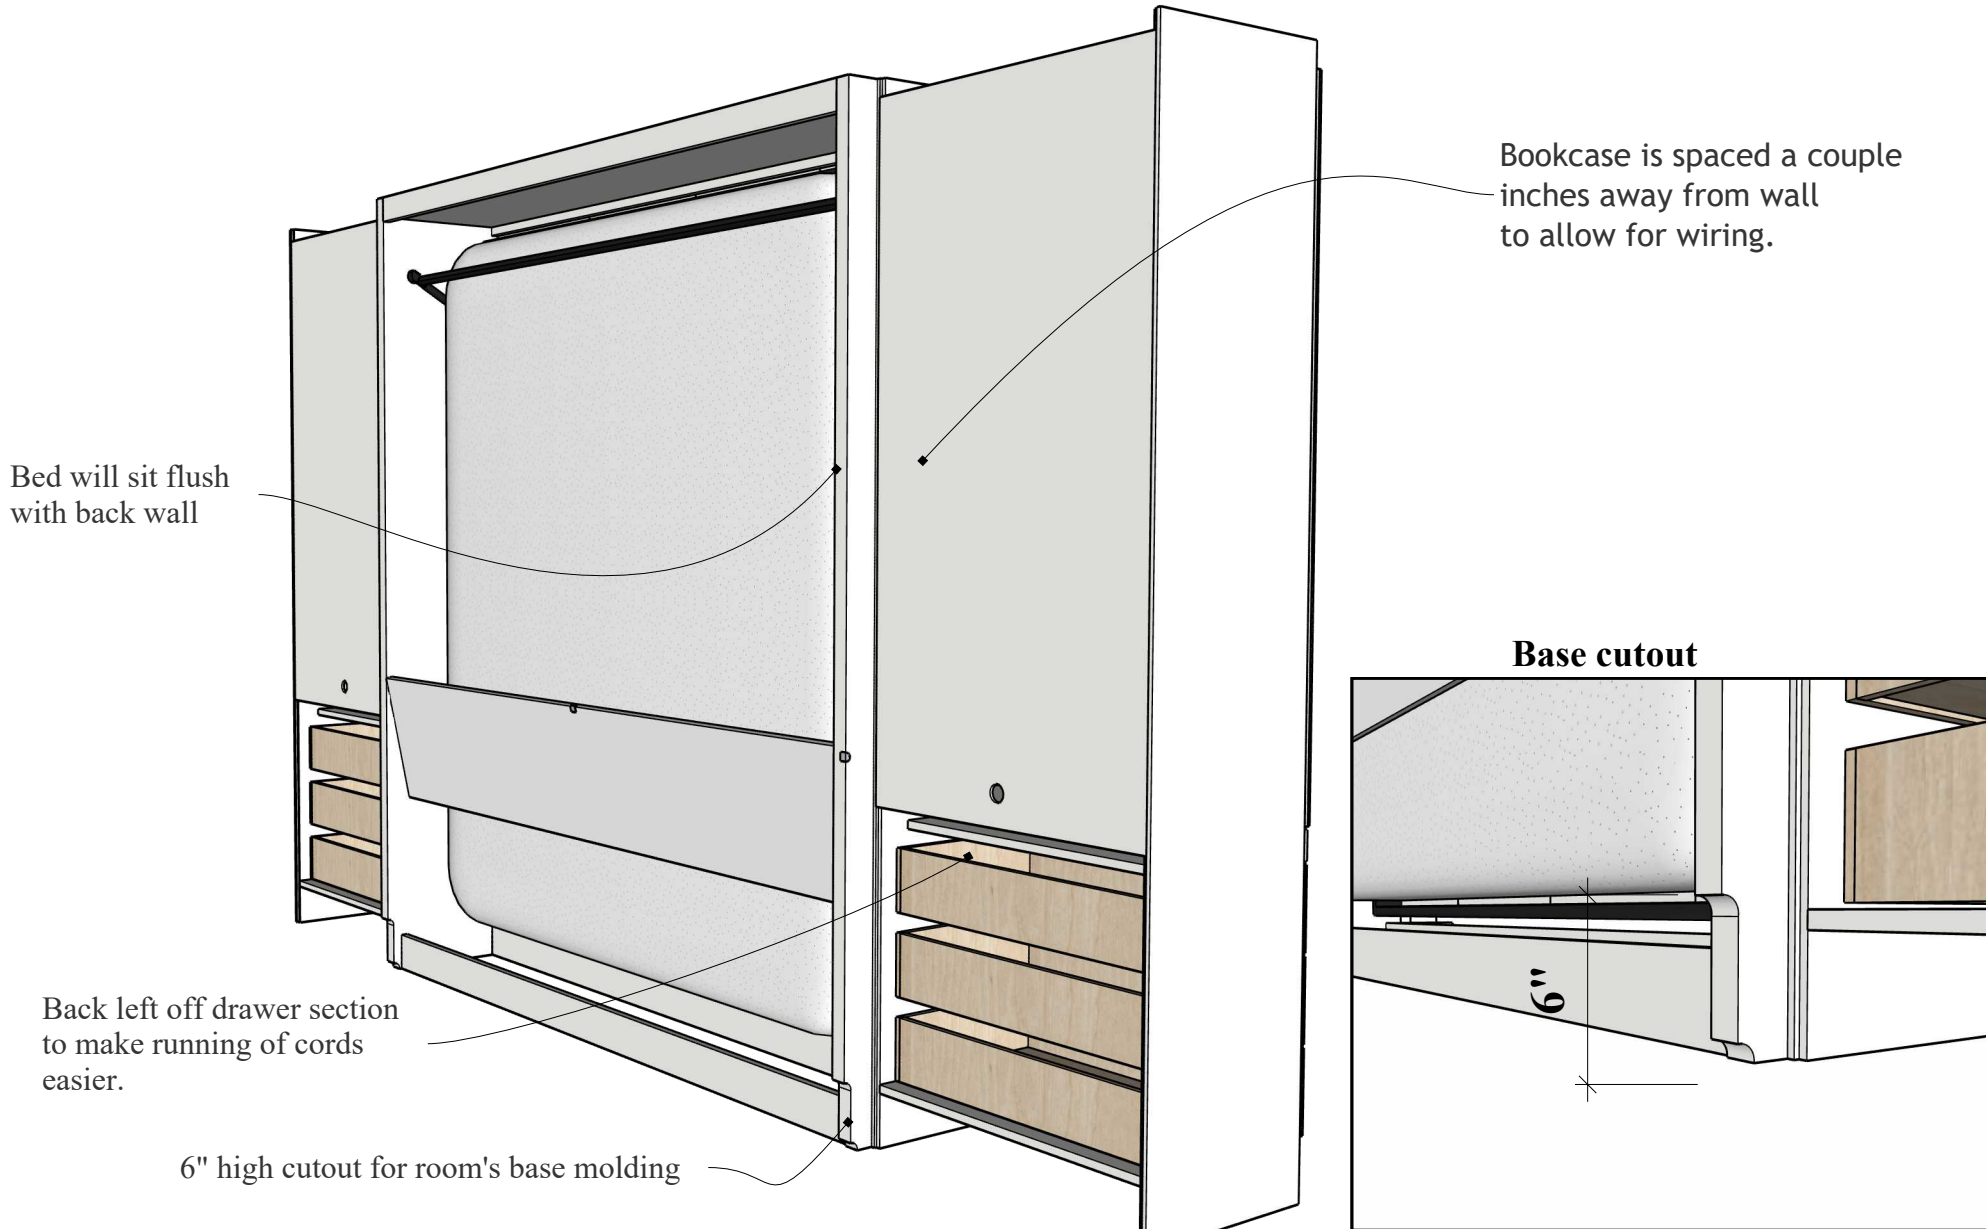

A 07

Desk

It's like having your own shop!

121-0626

Work Order 1616

REVISIONS

	MM/DD/YY	REMARKS
1	4/15/26	Added latch (\$40), moved face pulls
2	--/--/--	...
3	--/--/--	...
4	--/--/--	...
5	--/--/--	...

Base Molding Cutout