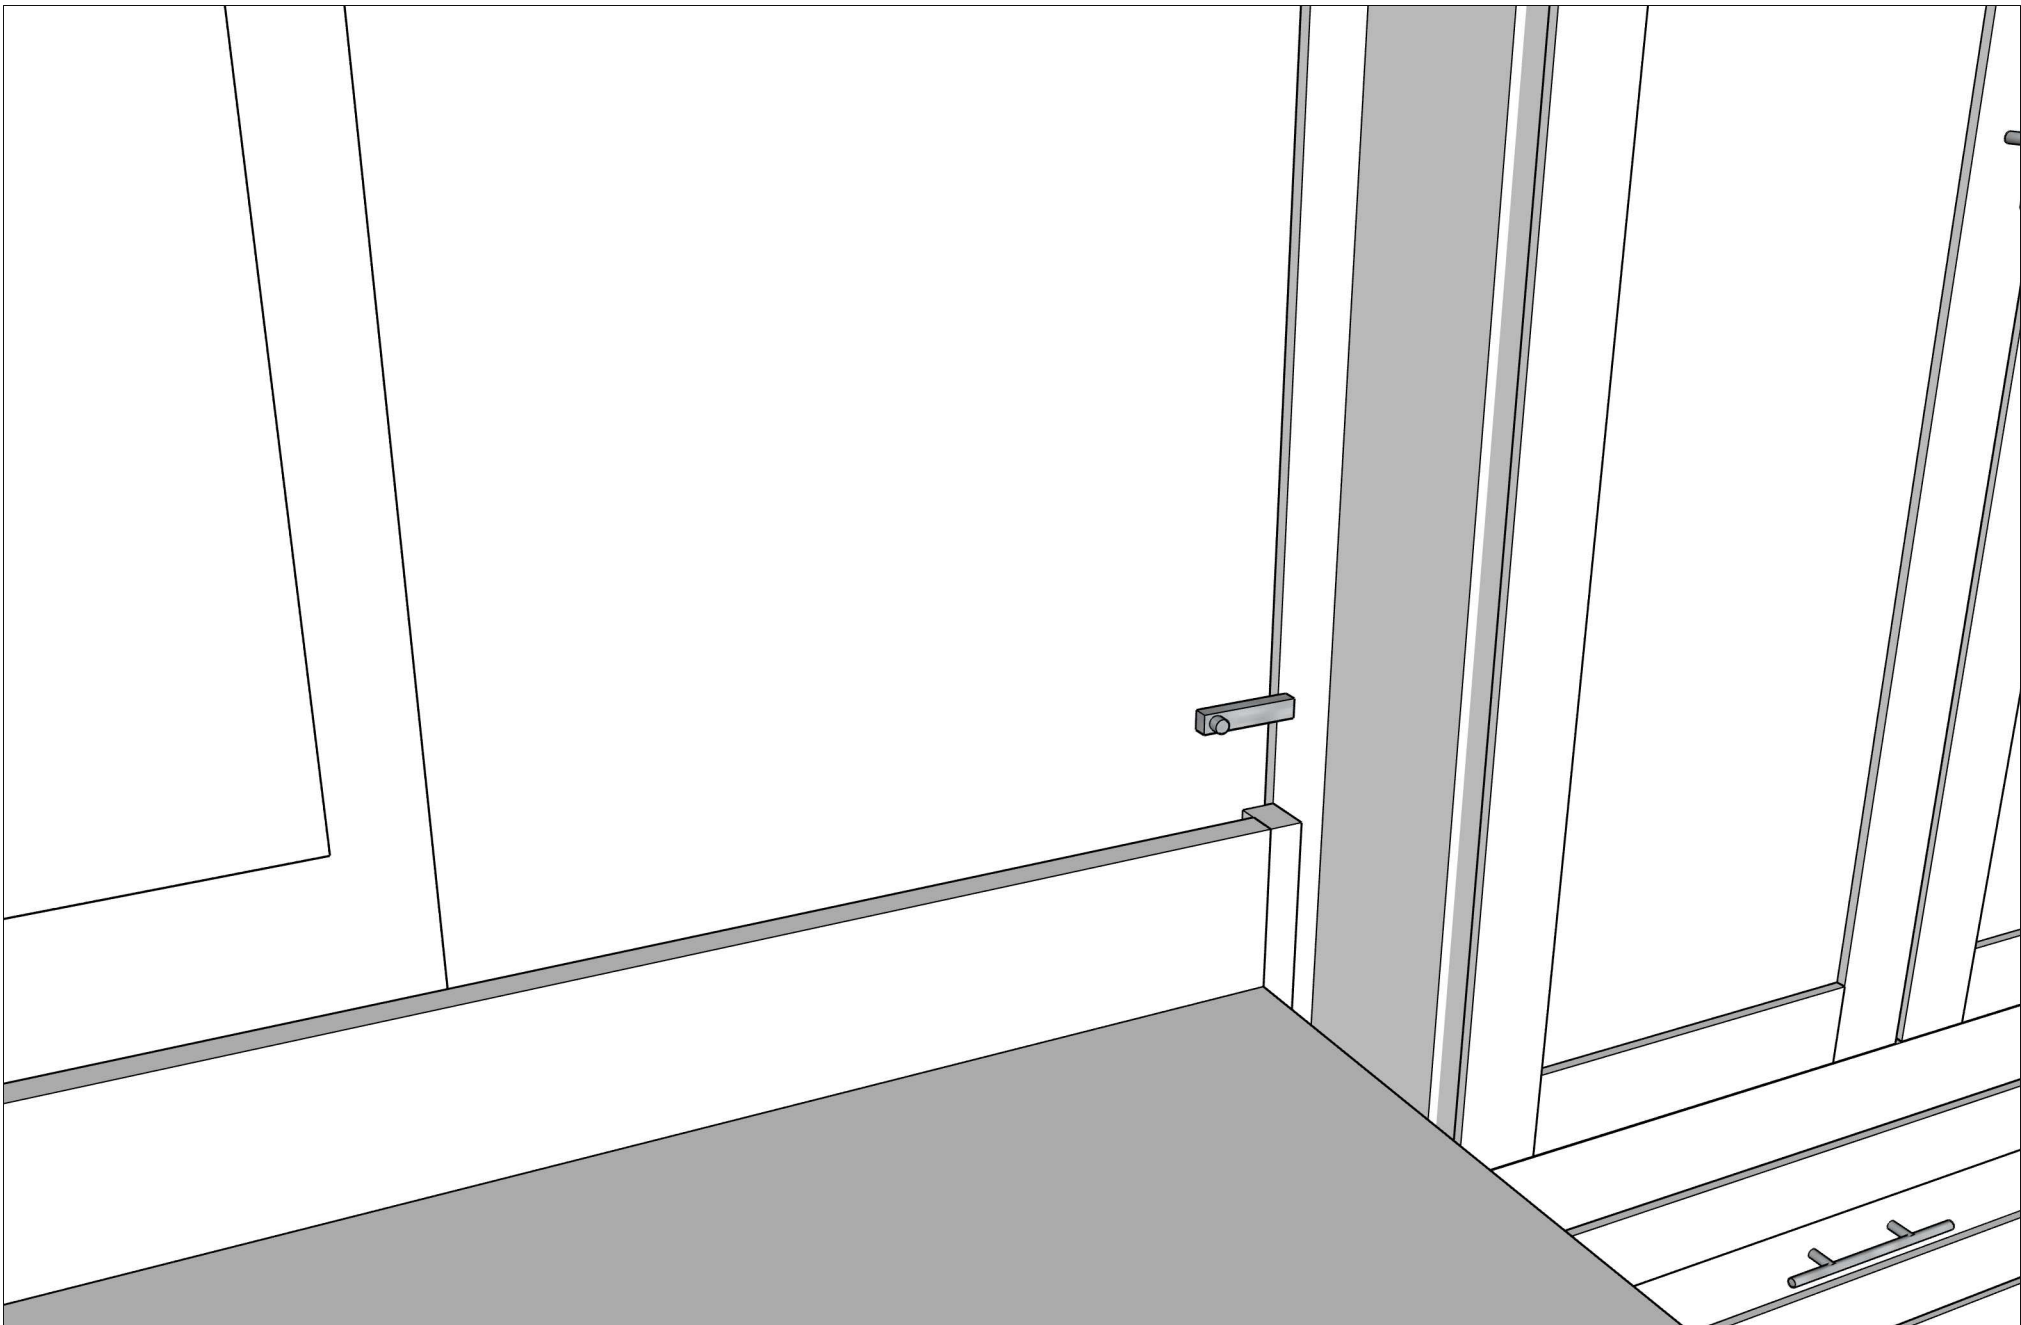

Latch

It's like having your own shop!

121-0626

Work Order 1616

REVISIONS

	MM/DD/YY	REMARKS
1	4/15/26	Added latch ($40), moved face pulls
2	--/--/--	...
3	--/--/--	...
4	--/--/--	...
5	--/--/--	...

A 07