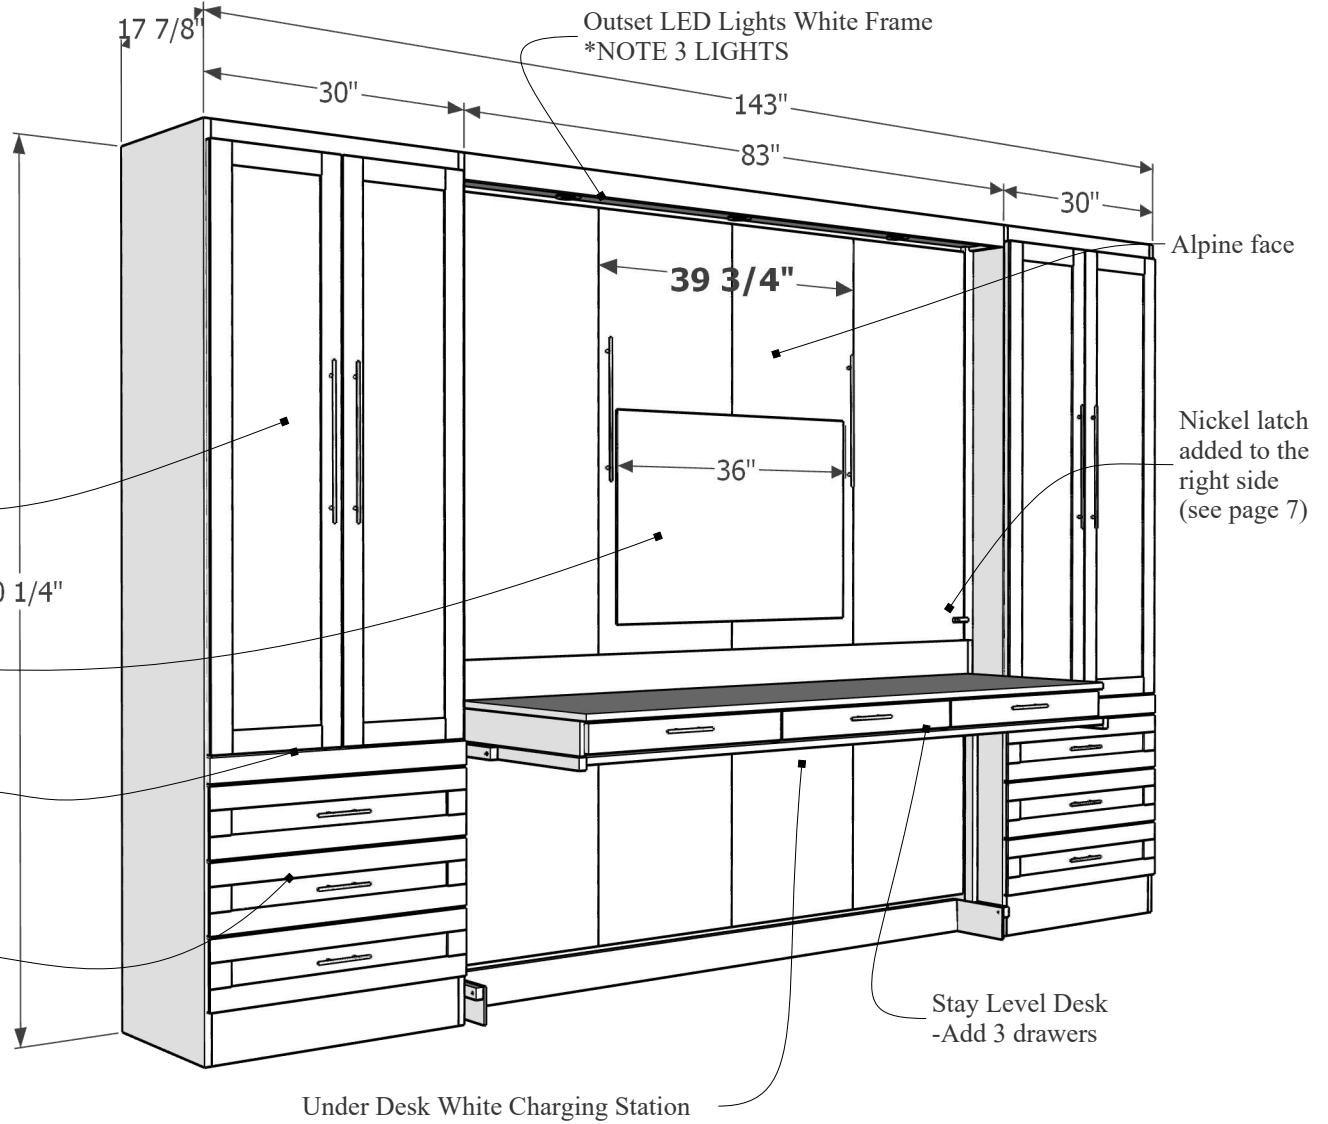

Wood: Painted Maple

Color: White Lacquer

Hardware: 16" Nickel Bar Pulls for the face and doors

6" Nickel Bar Pulls on Drawers

Main Drawing with Measurements

It's like having your own shop!

121-0626

Work Order 1616