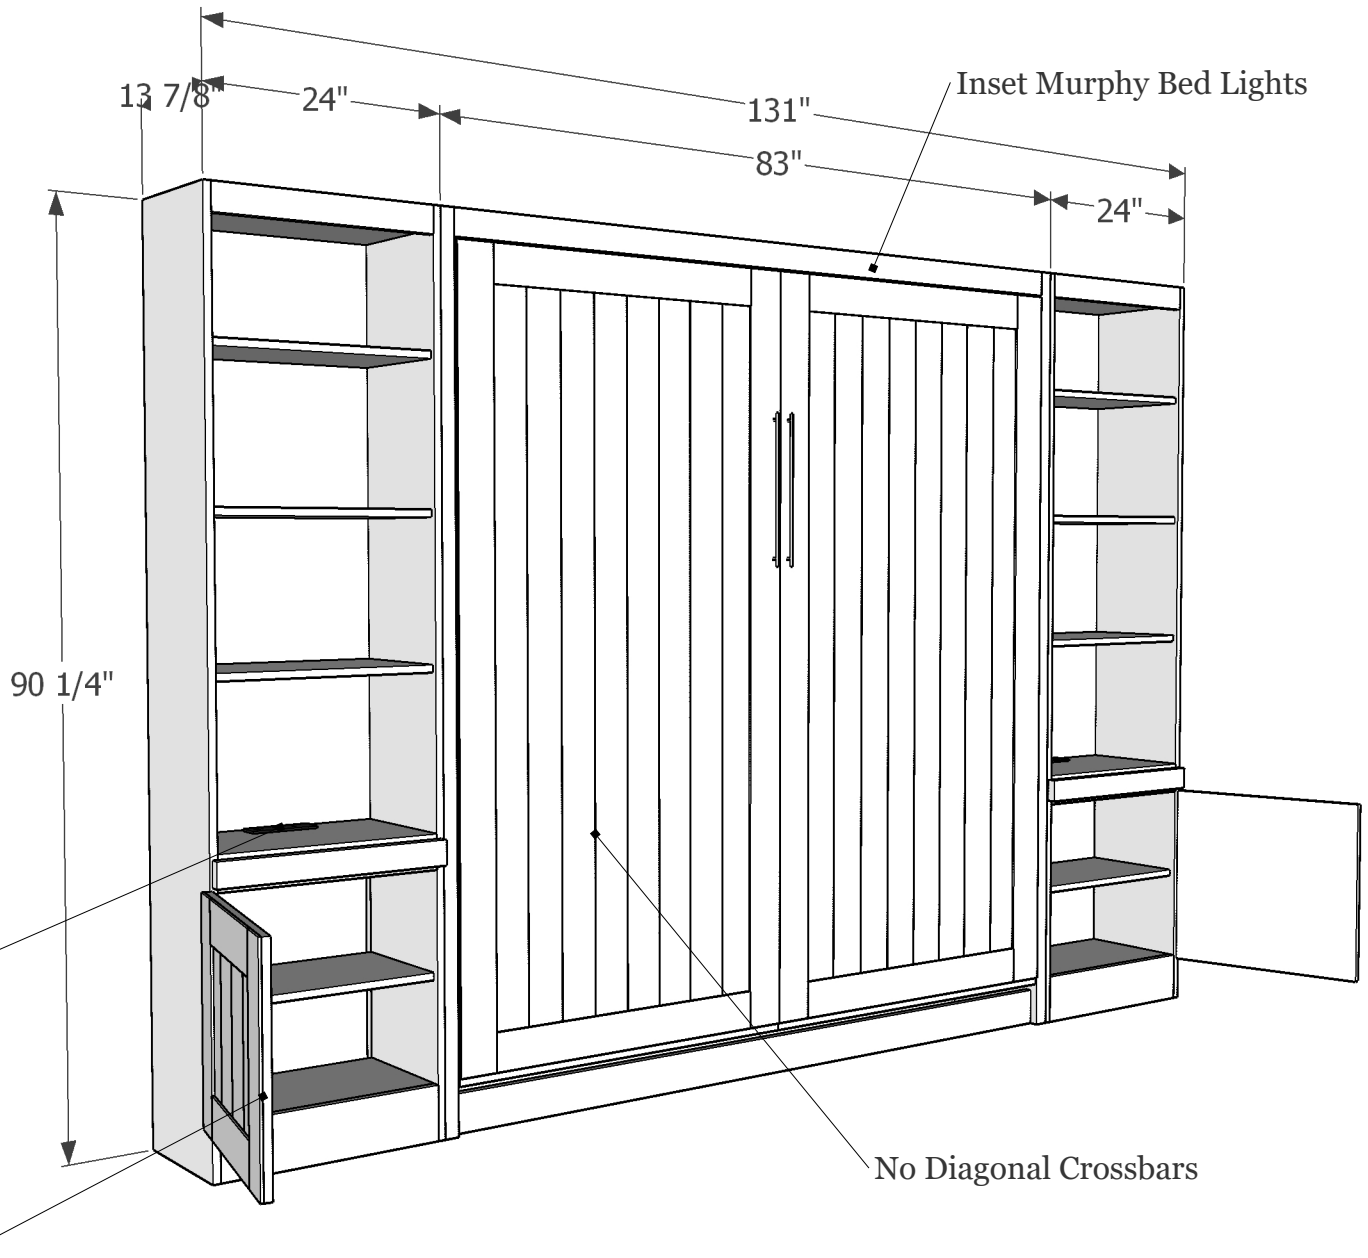

**Jed Black
WO 875**

Size: King

Wood: Oak

Color: Classic Grey

Hardware: Oil Rubbed Bronze 16"
Bar Pulls on Face
Oil Rubbed Bronzel 6" Bar Pulls
Elsewhere

Main Drawing with Measurements

It's like having your own shop!