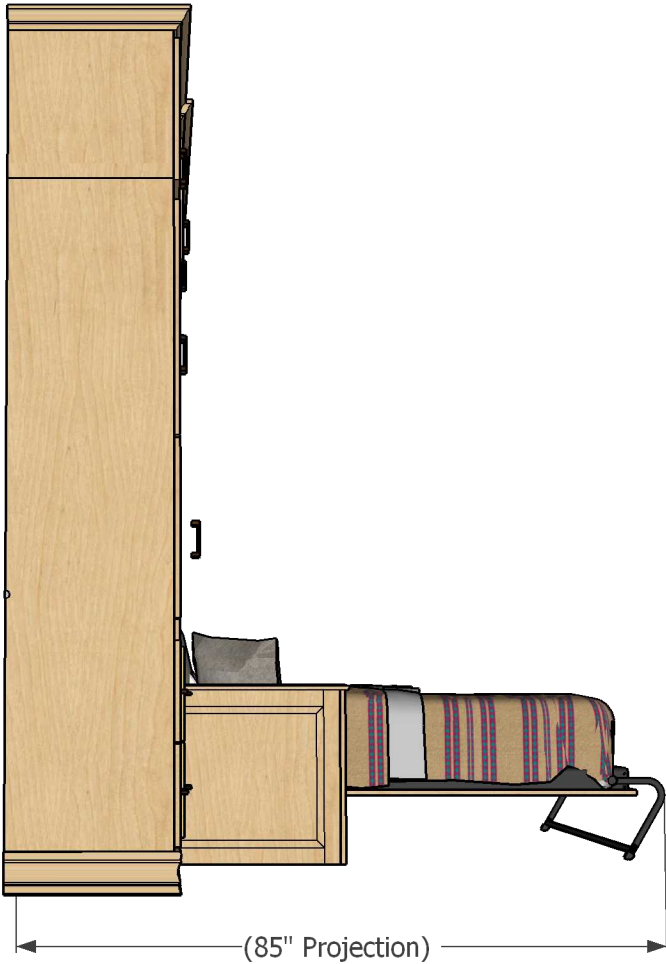

Size: Full

Hardware: Customer Supplied Bronze Bar Pulls

Fabric received 4/8/26

Info Page

It's like having your own shop!

Style 1118-0526

Work Order 1584

REVISIONS

A 02

A

Style 1118-0526
Work Order 1584
 Full
 Golden Pecan

-Bed depth at light bar 22 1/2"
 -Bookcase depth 20"

Drawing Projection

It's like having your own shop!

Style 1118-0526
 Work Order 1584

REVISIONS		
	MM/DD/YY	REMARKS
1	2/16/26	Move the right bookcase to the left
2	2/18/26	Moved printer, added holes in top bookcase,
3		updated color (may not be final color) sent samples
4	2/24/26	Updated color to Golden Pecan
5	4/8/26	Updated the sofa fabric, updated hardware