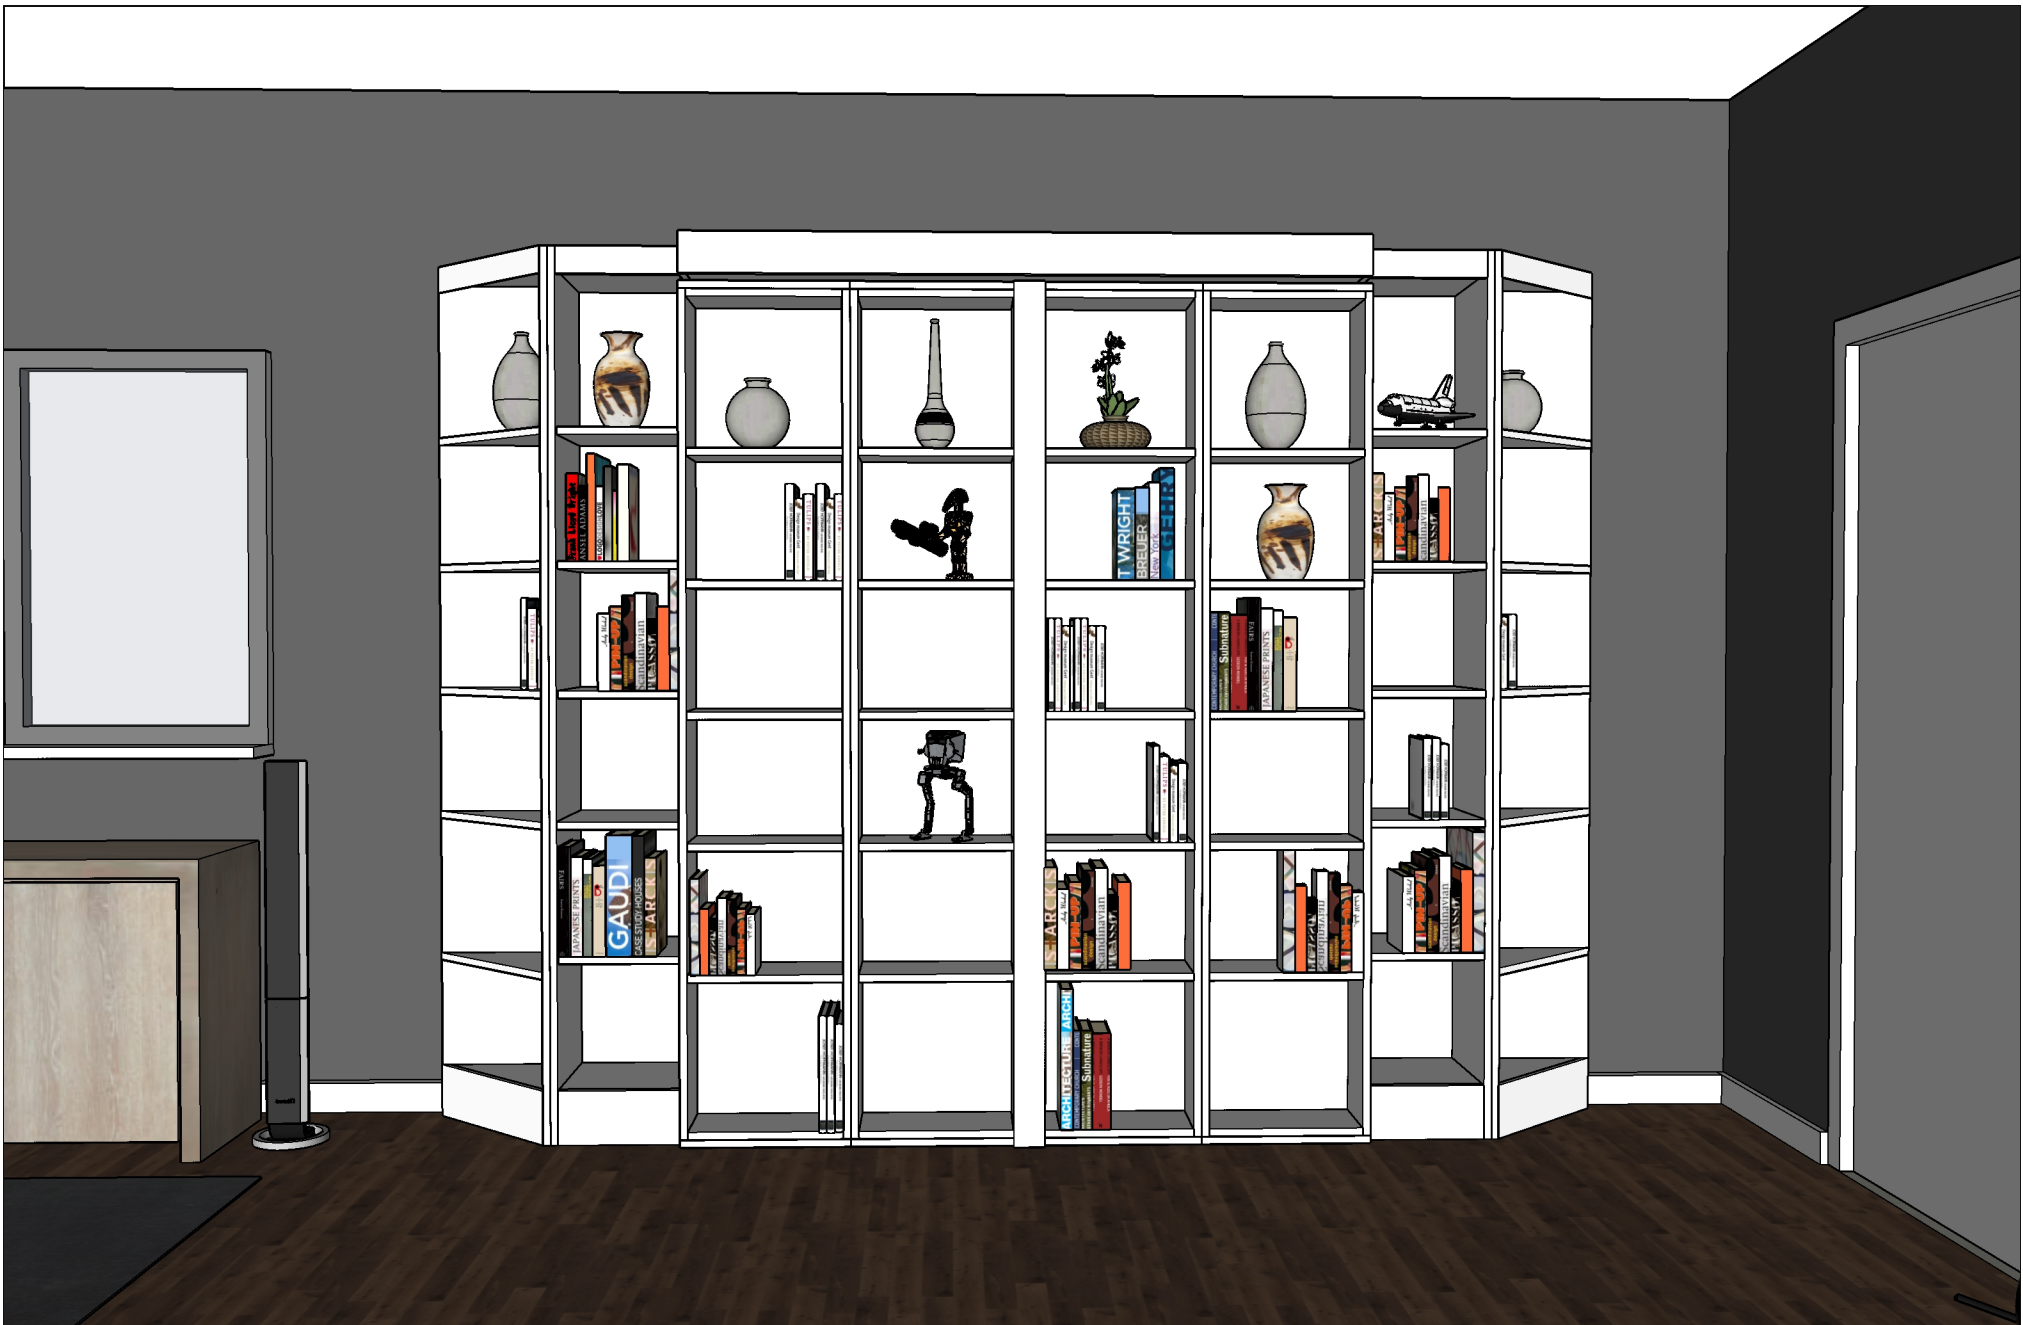

Constance Stewart
Work Order 862

It's like having your own shop!

Drawn By: Chris Davis

August 19, 2022

Constance Stewart
Work Order 862

It's like having your own shop!

Drawn By: Chris Davis

August 19, 2022

Constance Stewart
 Work Order 862
Wood: Painted Maple
Color: Benjamin Moore Super White
Size: Queen
Hardware: N/A

Info Page

It's like having your own shop!

Constance Stewart
 Work Order 862

REVISIONS

	MM/DD/YY	REMARKS
1	--/--/-- ...	
2	--/--/-- ...	
3	--/--/-- ...	
4	--/--/-- ...	
5	--/--/-- ...	

**Constance Stewart
Work Order 862**

Size: Queen

Wood: Painted Maple

Color: Benjamin Moore Super White

Hardware: N/A

Main Drawing with Measurements

It's like having your own shop!

Constance Stewart
Work Order 862