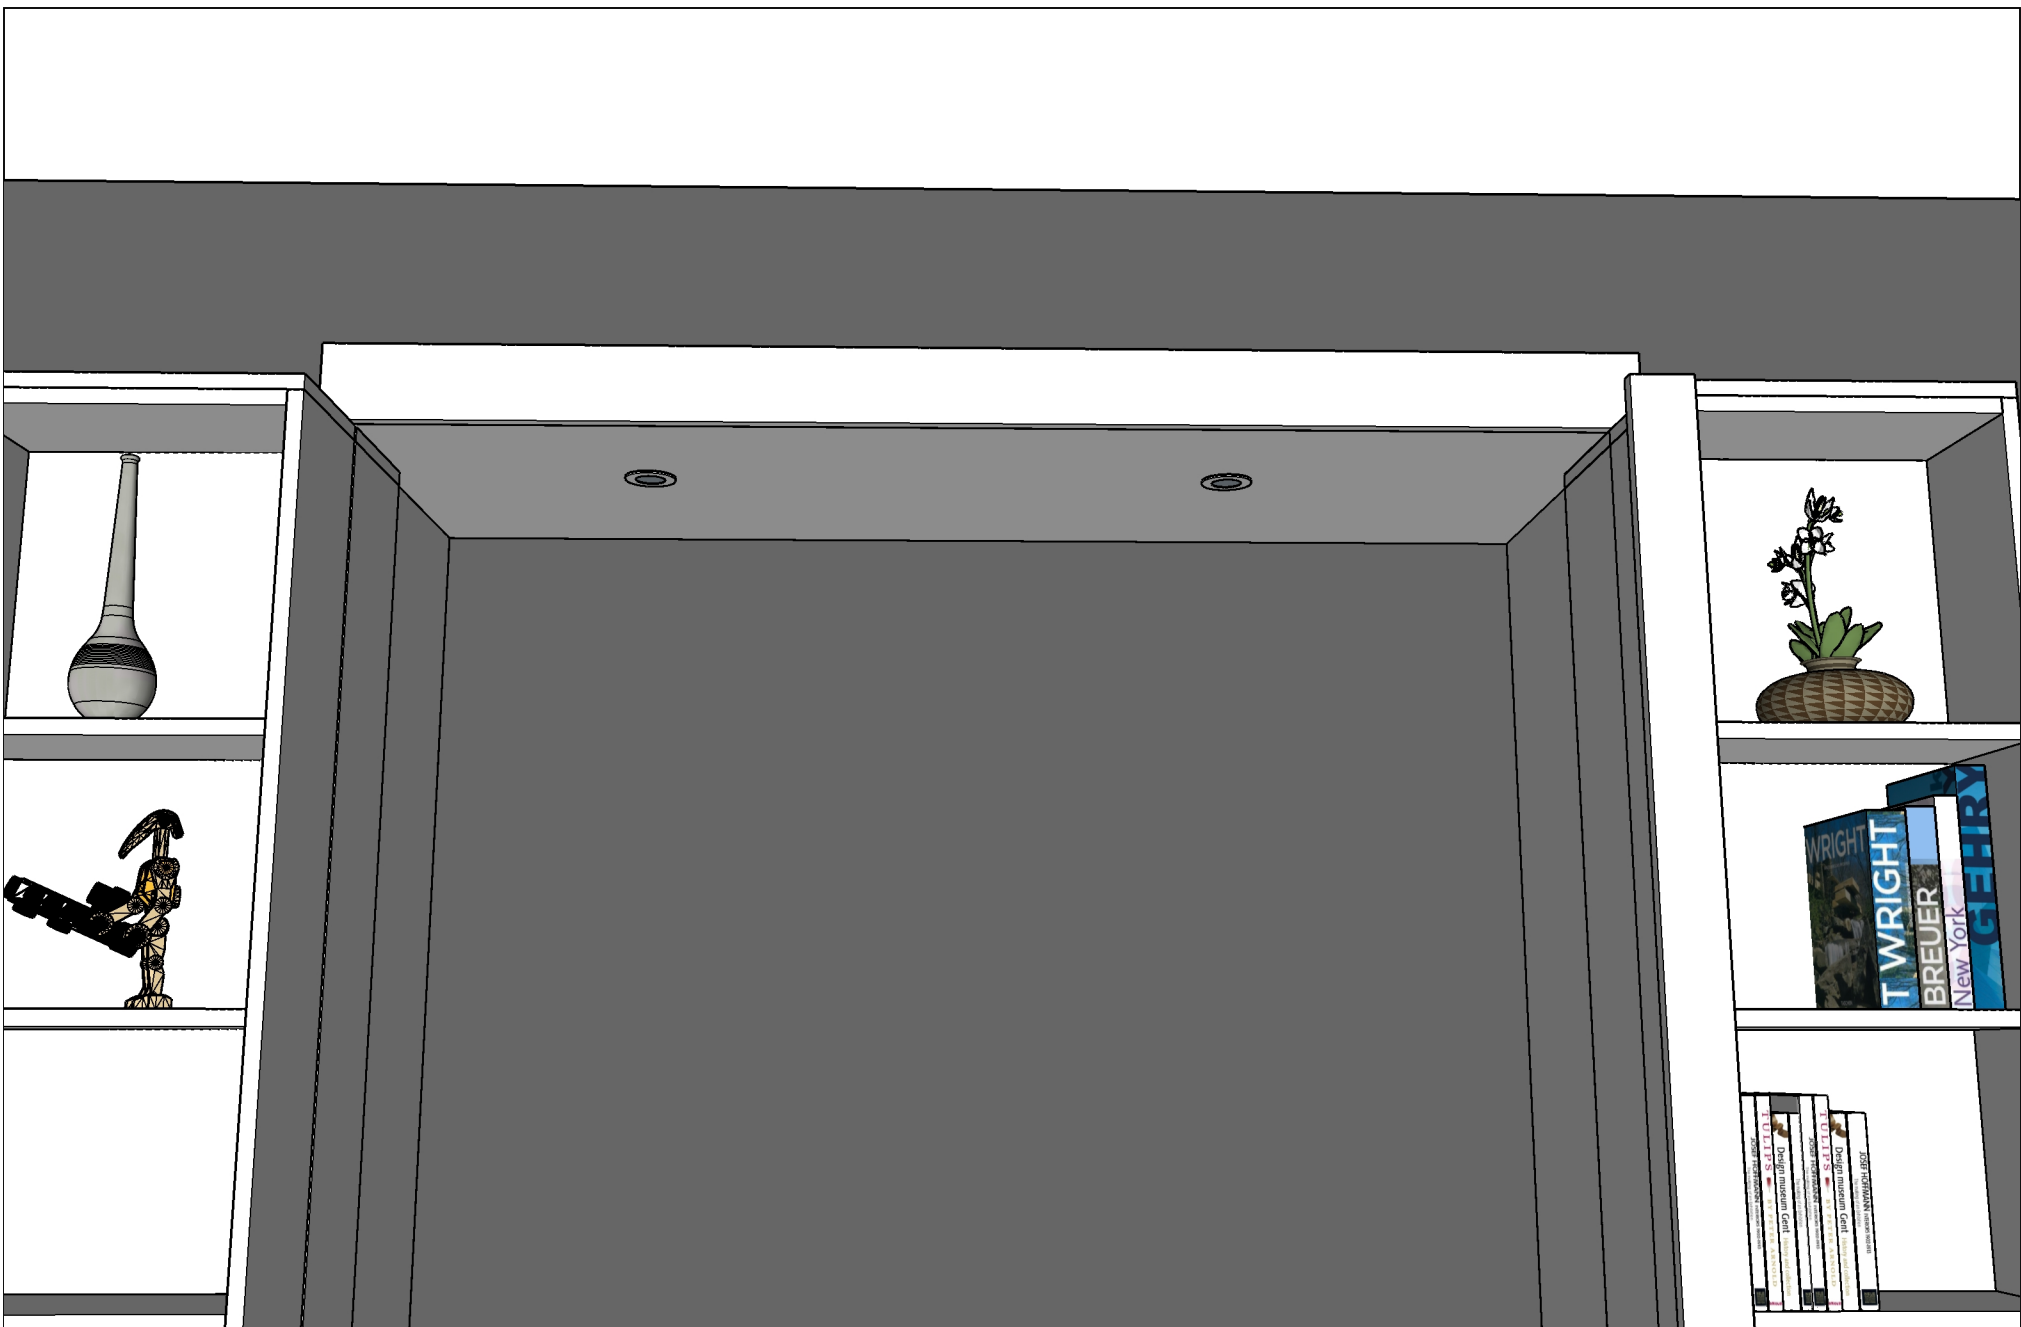

Lights

It's like having your own shop!

Constance Stewart
Work Order 862

REVISIONS

	MM/DD/YY	REMARKS
1	--/--/--	...
2	--/--/--	...
3	--/--/--	...
4	--/--/--	...
5	--/--/--	...

A 04