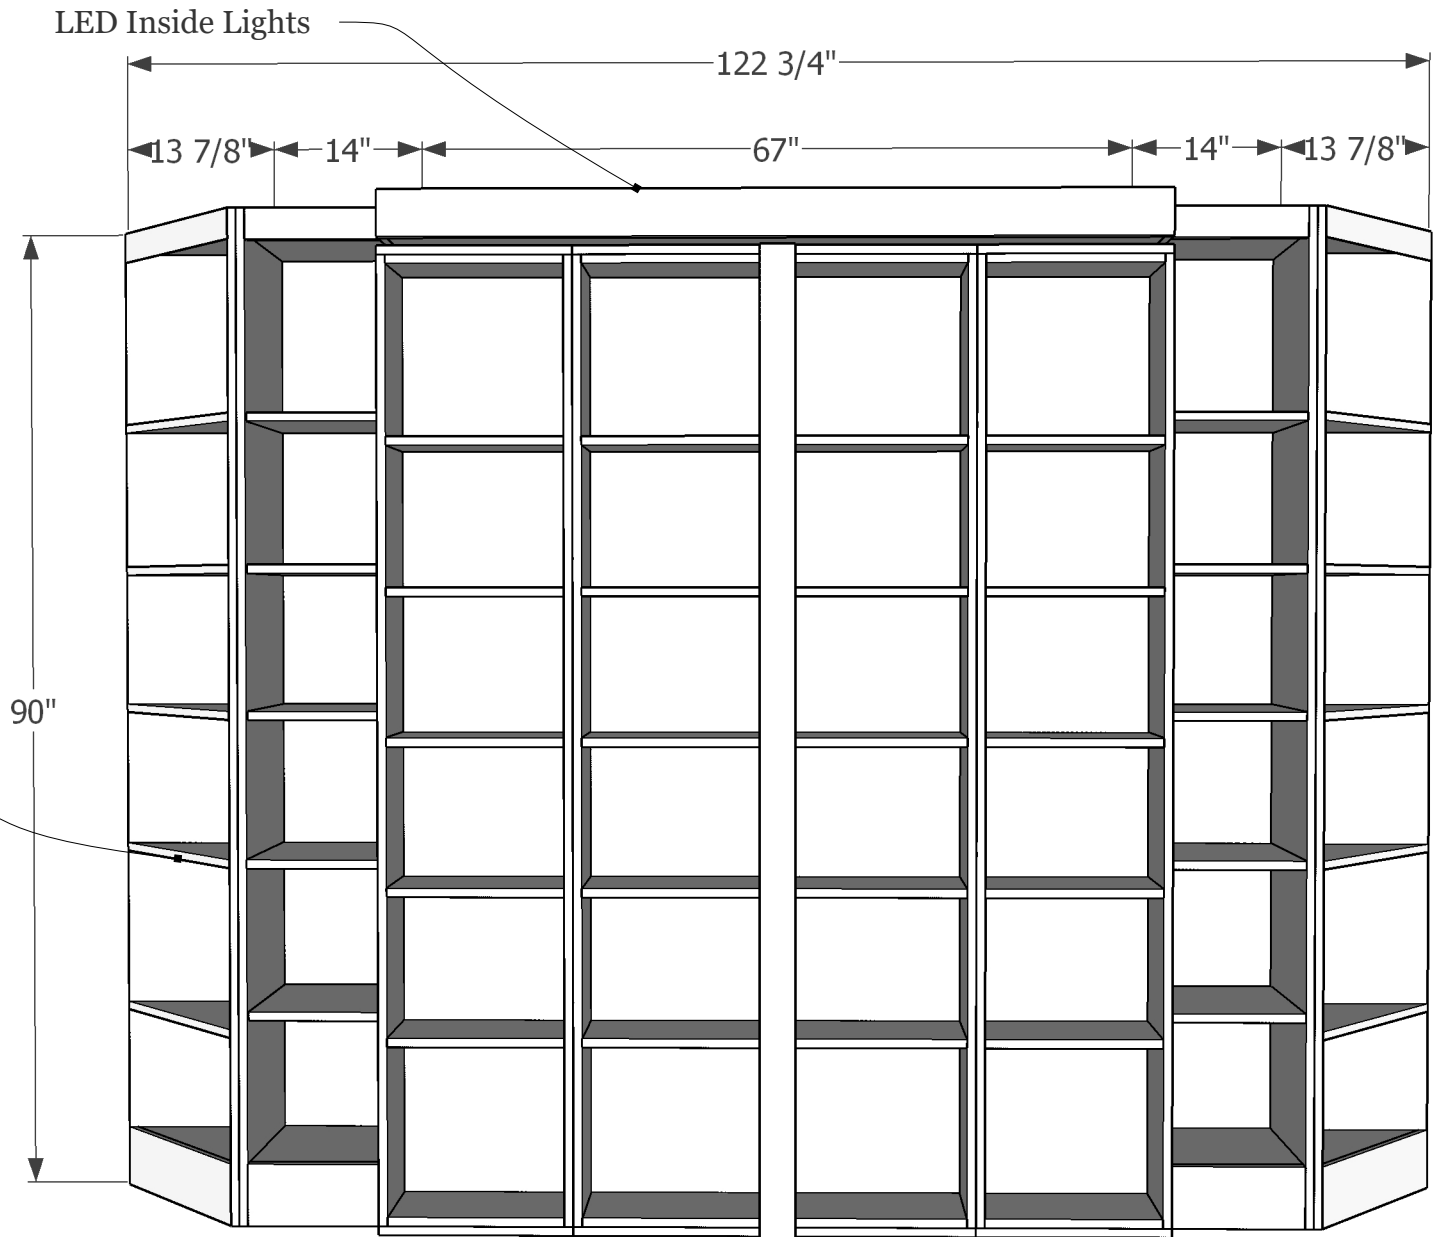

Constance Stewart
 Work Order 862
Wood: Painted Maple
Color: Benjamin Moore Super White
Size: Queen
Hardware: N/A

Info Page

It's like having your own shop!

Constance Stewart
 Work Order 862

REVISIONS

	MM/DD/YY	REMARKS
1	--/--/-- ...	
2	--/--/-- ...	
3	--/--/-- ...	
4	--/--/-- ...	
5	--/--/-- ...	

**Constance Stewart
Work Order 862**

Size: Queen

Wood: Painted Maple

Color: Benjamin Moore Super White

Hardware: N/A

Main Drawing with Measurements

It's like having your own shop!

Constance Stewart
Work Order 862