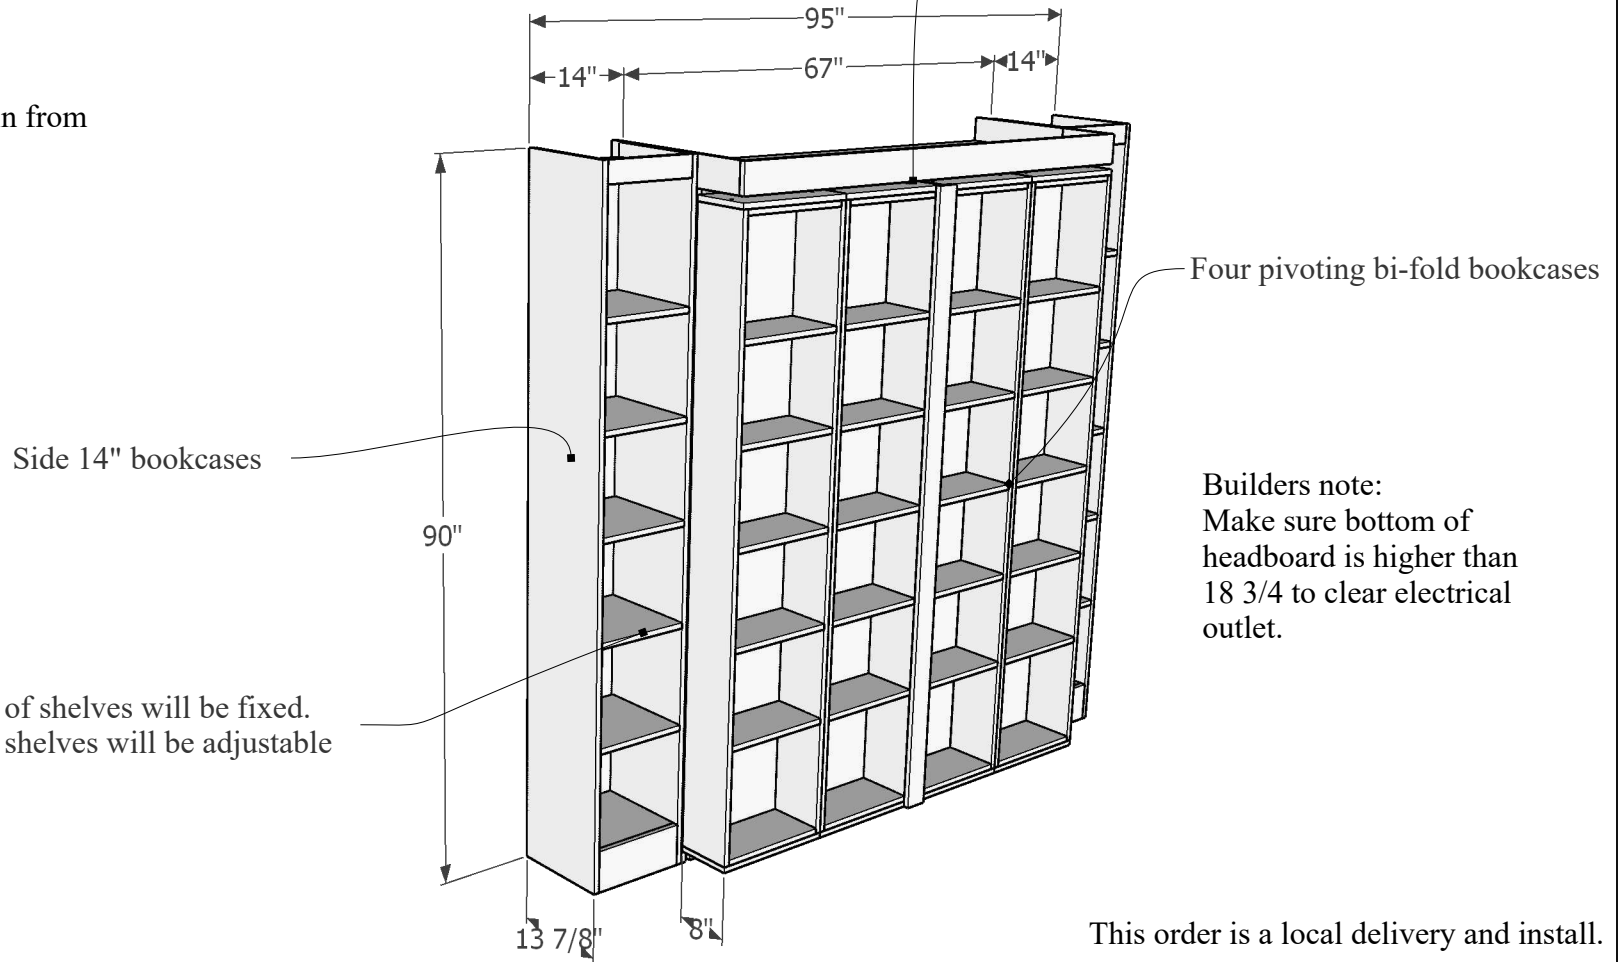

02

A

Style 1800-0426
Inv. 5788

Size: Queen

Wood: Red Oak

Color: Customer supplied stain from
 Finish Works

Hardware: No pulls needed

Inset LED Lights Black Frame
 Switch on headboard with automatic
 shut off when closed.