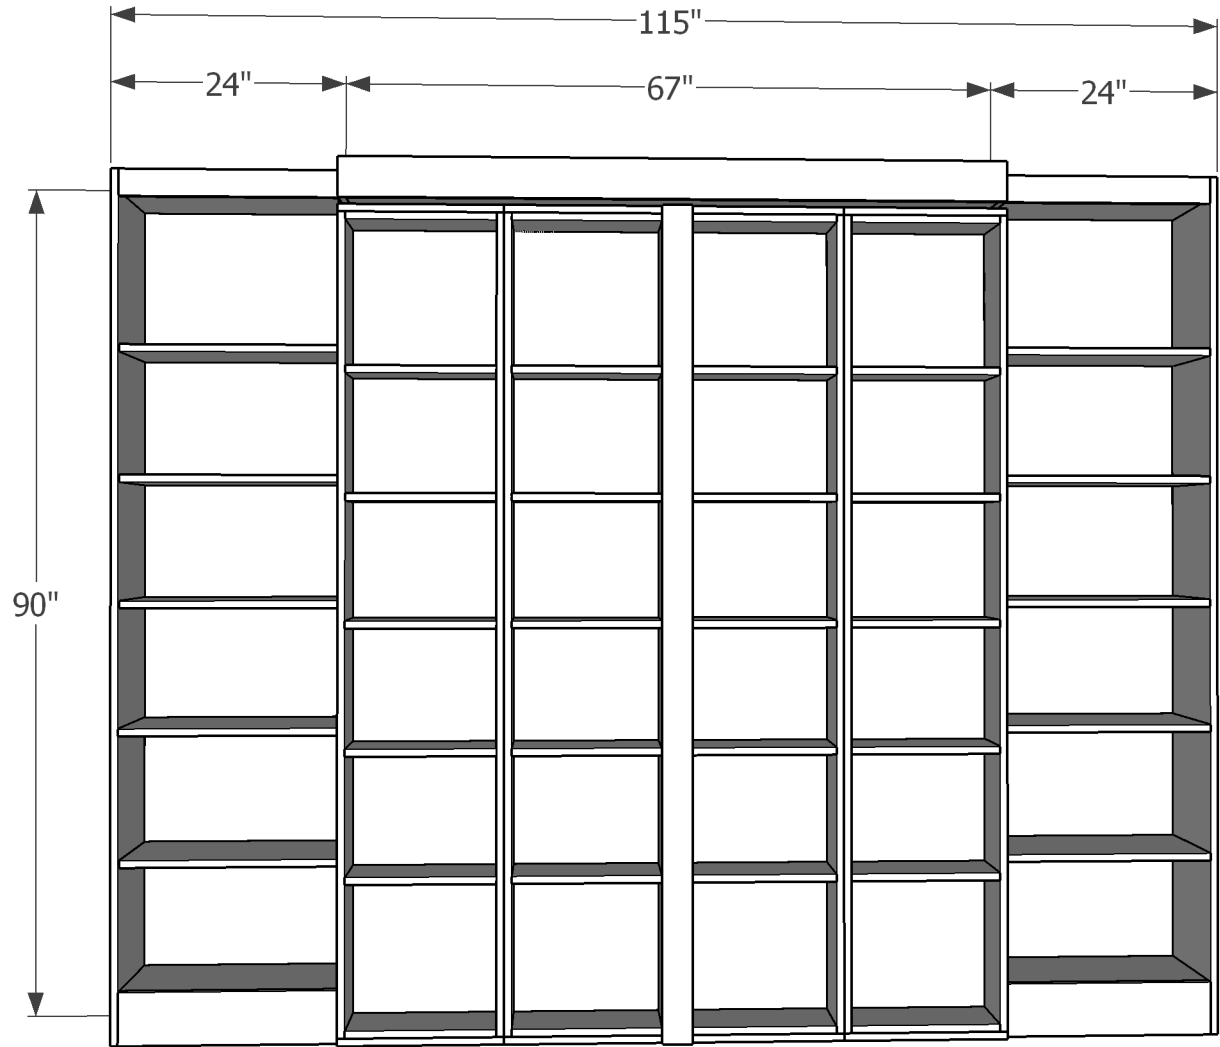

Richard Bream
WO 721

Size: Full

Wood: Oak

Color: Golden Oak

Hardware: No Hardware

Main Drawing with Measurements

It's like having your own shop!

Richard Bream
 WO 721