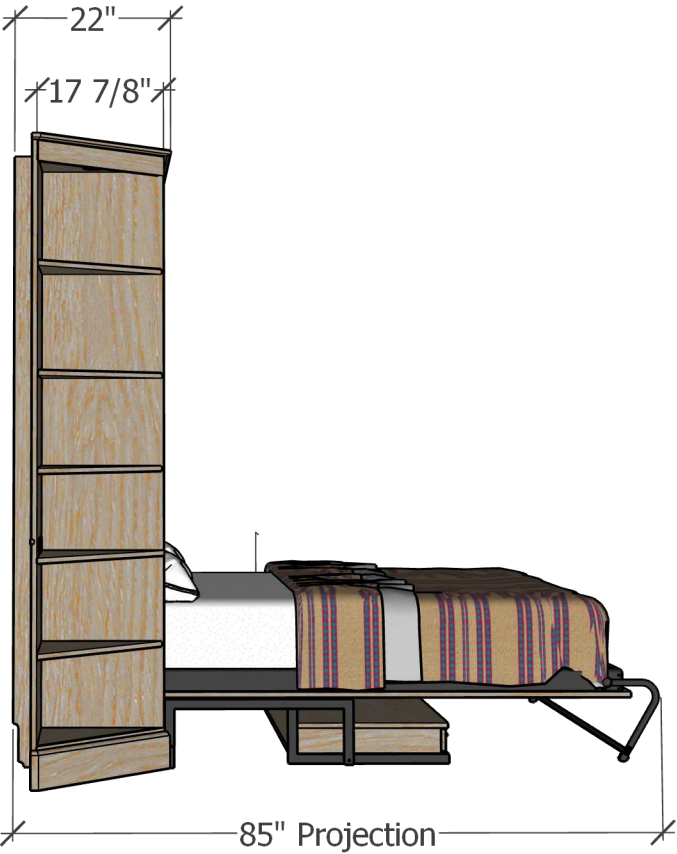

Style 1222-1224b
Work Order 1367
FULL
Natural (Clear Coat)

Drawing Projection

It's like having your own shop!
Style 1222-1224b
Work Order 1367

REVISIONS		
	MM/DD/YY	REMARKS
1	10/31/24	Added 3" headboard with outlet and desk drawers
2	--/--/--	...
3	--/--/--	...
4	--/--/--	...
5	--/--/--	...

A 04