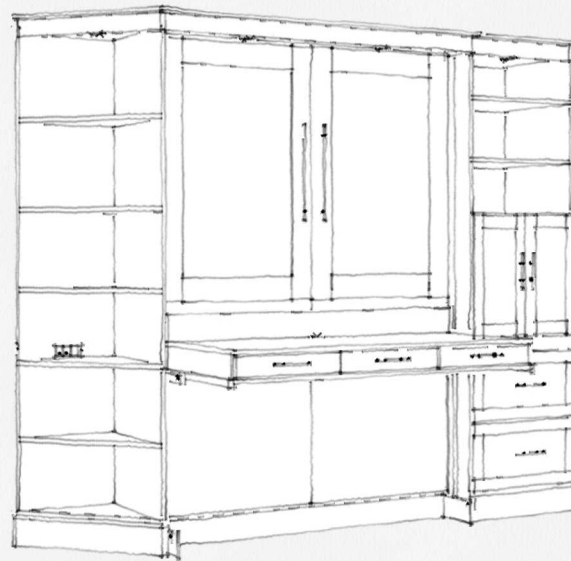

More Extras

More extras can be added to your murphy bed design. Examples of those can be found at:

www.wwbeds.com/murphy-bed-extras

More Extras

It's like having your own shop!

Style 1222-1224b
Work Order 1367

REVISIONS

	MM/DD/YY	REMARKS
1	10/31/24	Added 3" headboard with outlet and desk drawers
2	--/--/--	...
3	--/--/--	...
4	--/--/--	...
5	--/--/--	...