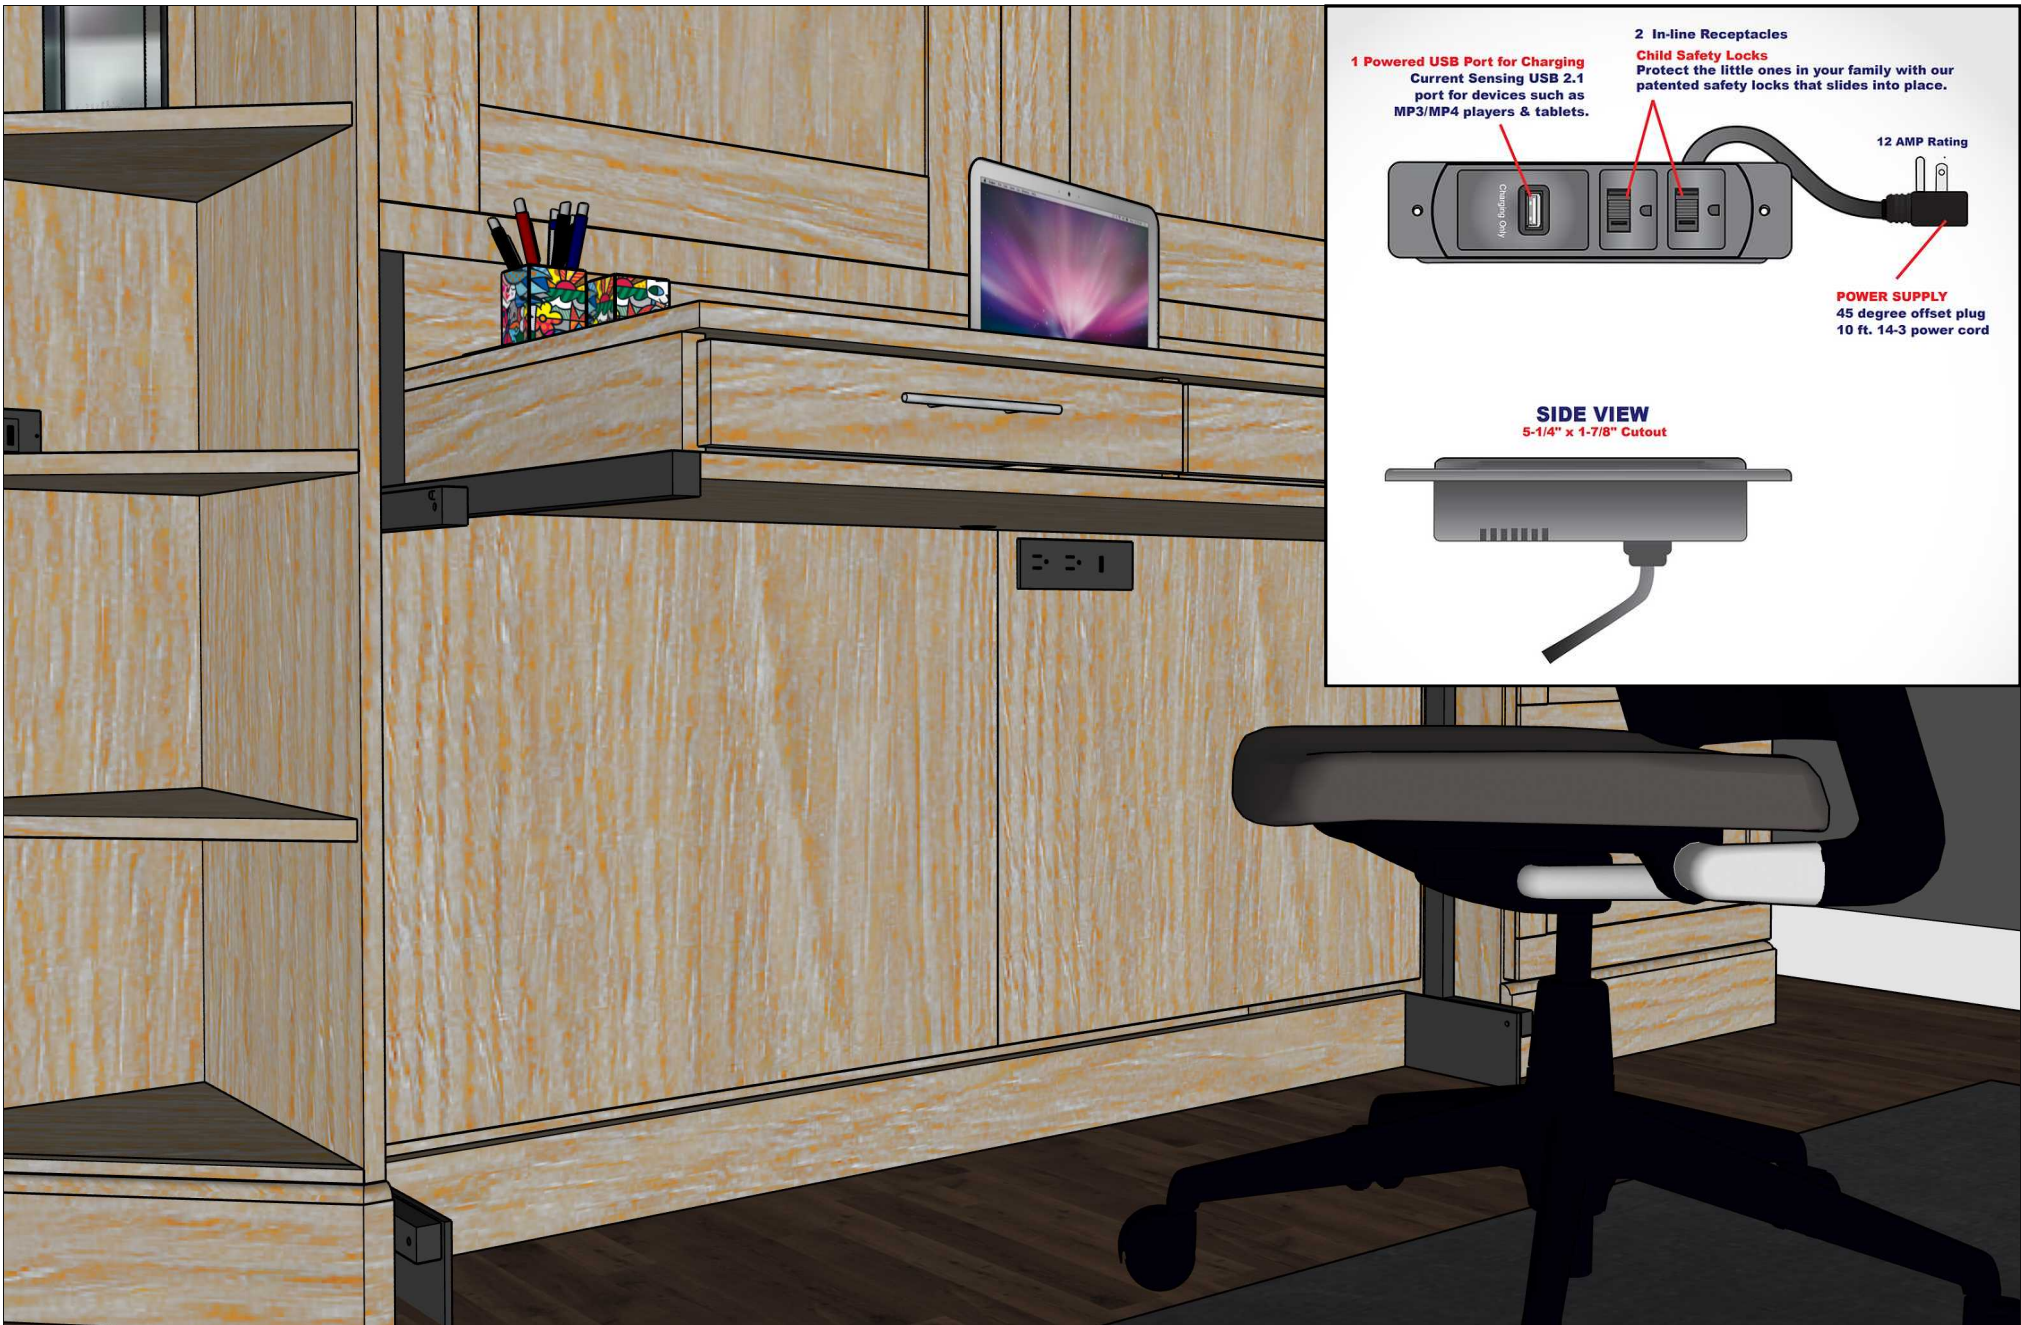

Bookcase LED Lights Black Frame
(both sides)

Outset LED Lights Black Frame

Lights

It's like having your own shop!

Style 1222-1224b
Work Order 1367

REVISIONS

	MM/DD/YY	REMARKS
1	10/31/24	Added 3" headboard with outlet and desk drawers
2	--/--/--	...
3	--/--/--	...
4	--/--/--	...
5	--/--/--	...