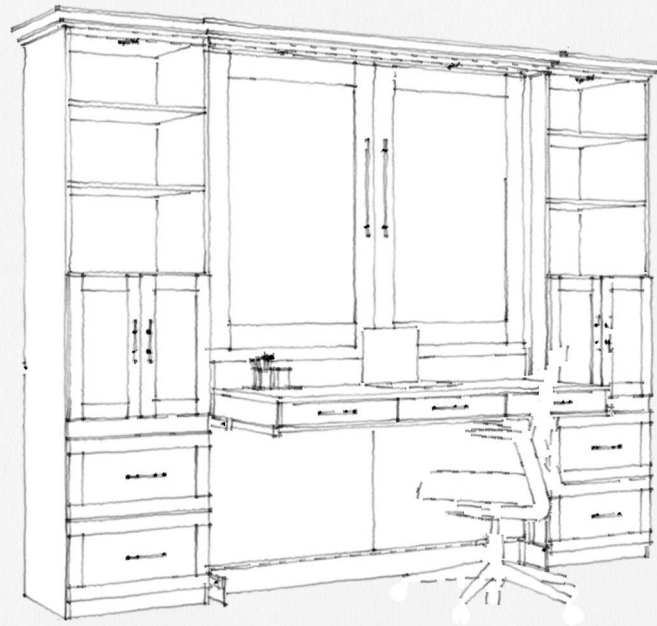

More Extras

More extras can be added to your murphy bed design. Examples of those can be found at:

www.wwbeds.com/murphy-bed-extras

More Extras

It's like having your own shop!

Styles 1222-1224
Work Order 1369

REVISIONS

	MM/DD/YY	REMARKS
1	10/25/24	Added standard crown and 3" headboard w/outlet
2	--/--/--	...
3	--/--/--	...
4	--/--/--	...
5	--/--/--	...