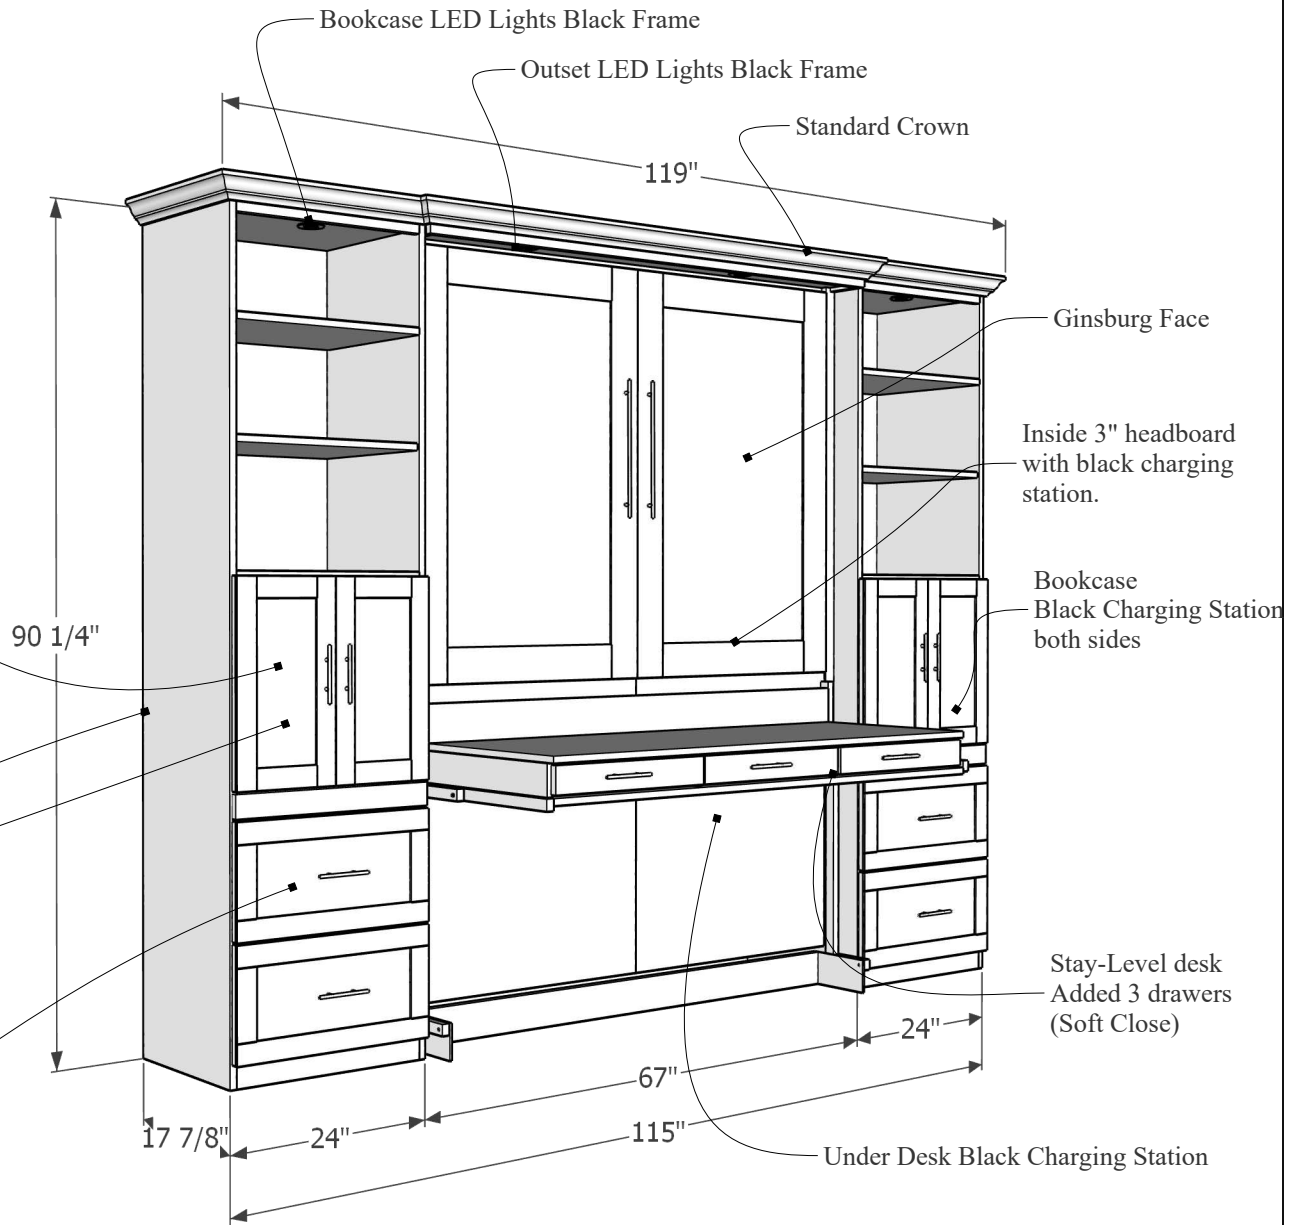

Styles 1222-1224
Work Order 1369

Size: Queen

Wood: Maple

Color: Natural (Clear Coat)

Hardware: 16" Nickel Bar Pulls for the face
6" Nickel Bar Pulls everywhere else

Main Drawing with Measurements

It's like having your own shop!

Styles 1222-1224
Work Order 1369

REVISIONS

	MM/DD/YY	REMARKS
1	10/25/24	Added standard crown and 3" headboard w/outlet
2	--/--/--	...
3	--/--/--	...
4	--/--/--	...
5	--/--/--	...

03

A