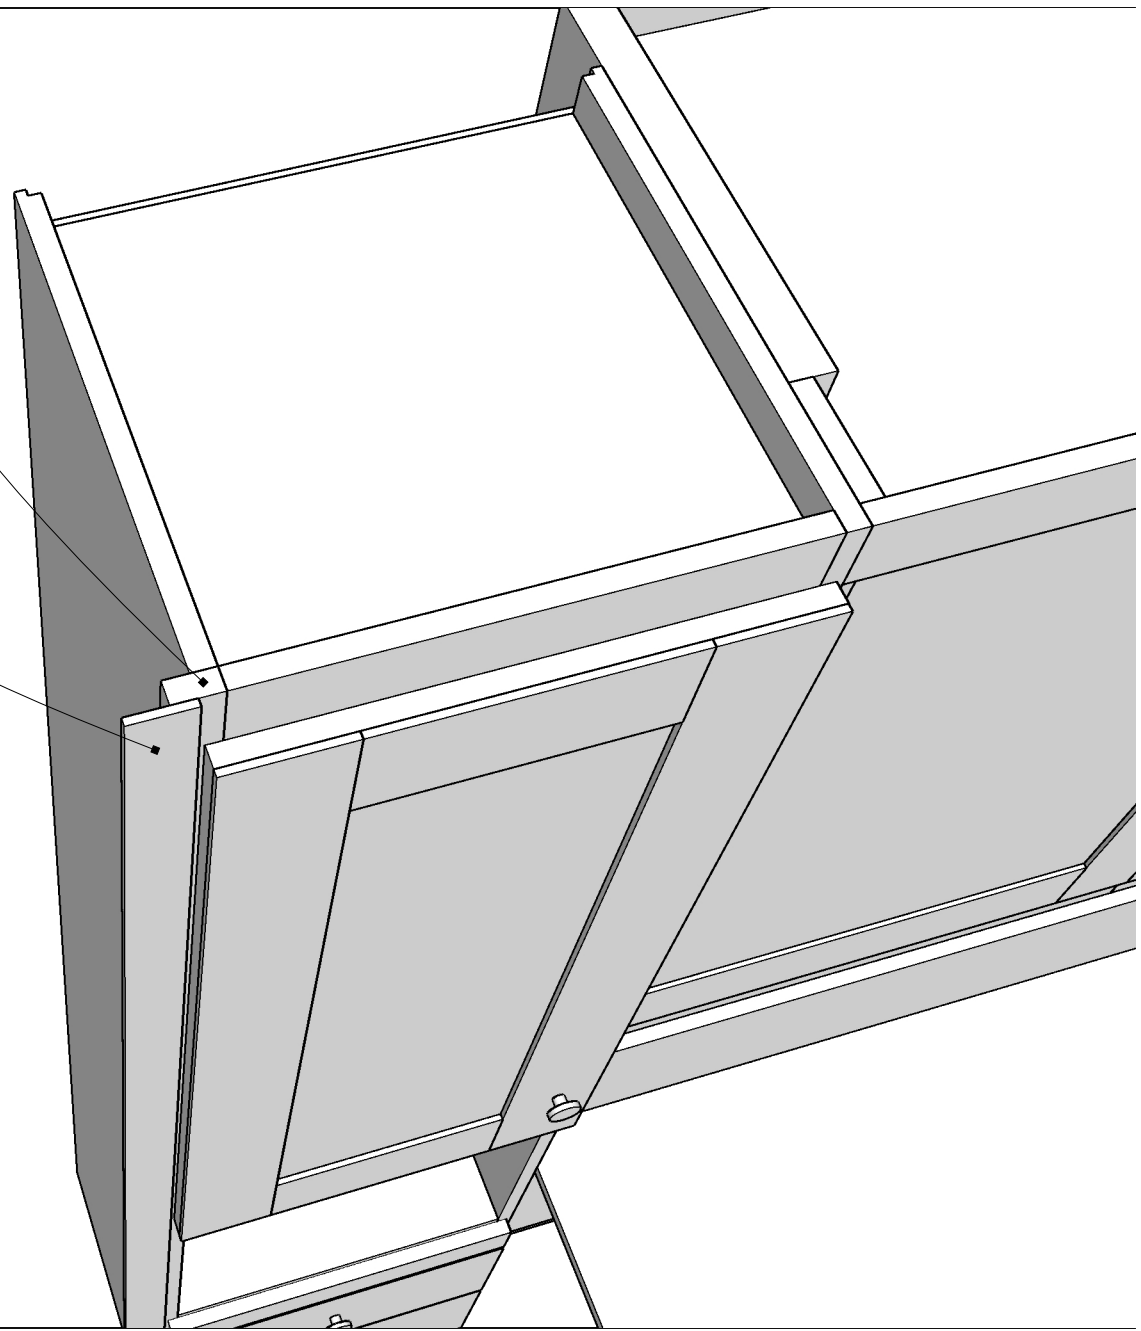

A

**Daniel Lewis
Work Order 908**

Size: Queen

Wood: Walnut

Color: Natural (Clear Coat only)

Hardware: Customer sent 12" center pulls for face.
Oil Rubbed Bronze Knobs on Drawers and Upper doors.

-106 1/2" is trim to trim (wall to wall)
-105 3/4" Is scribe to BC edge (without trim)
-105" is total width of cabinet
(See top view page)

Main Drawing with Measurements

It's like having your own shop!
Daniel Lewis
Work Order 908

REVISIONS		
	MM/DD/YY	REMARKS
1	8/29/22	Added door trim, moved open space to 16"
2		Adjusted BC width, Added 1 BC Outlet
3		Add an adj. shelf to each side
4	9/21/22	Moved knobs on upper BC Doors
5	10/12/22	Corrected the wrong notation for Scribe (Left)

A 01

Scribe built onto the bookcase cabinet

Trim added during installation to close out gaps.

Top View Trim and Scribe

It's like having your own shop!

Daniel Lewis
Work Order 908

REVISIONS

	MM/DD/YY	REMARKS
1	8/29/22	Added door trim, moved open space to 16"
2		Adjusted BC width, Added 1 BC Outlet
3		Add an adj. shelf to each side
4	9/21/22	Moved knobs on upper BC Doors
5	10/12/22	Corrected the wrong notation for Scribe (Left)