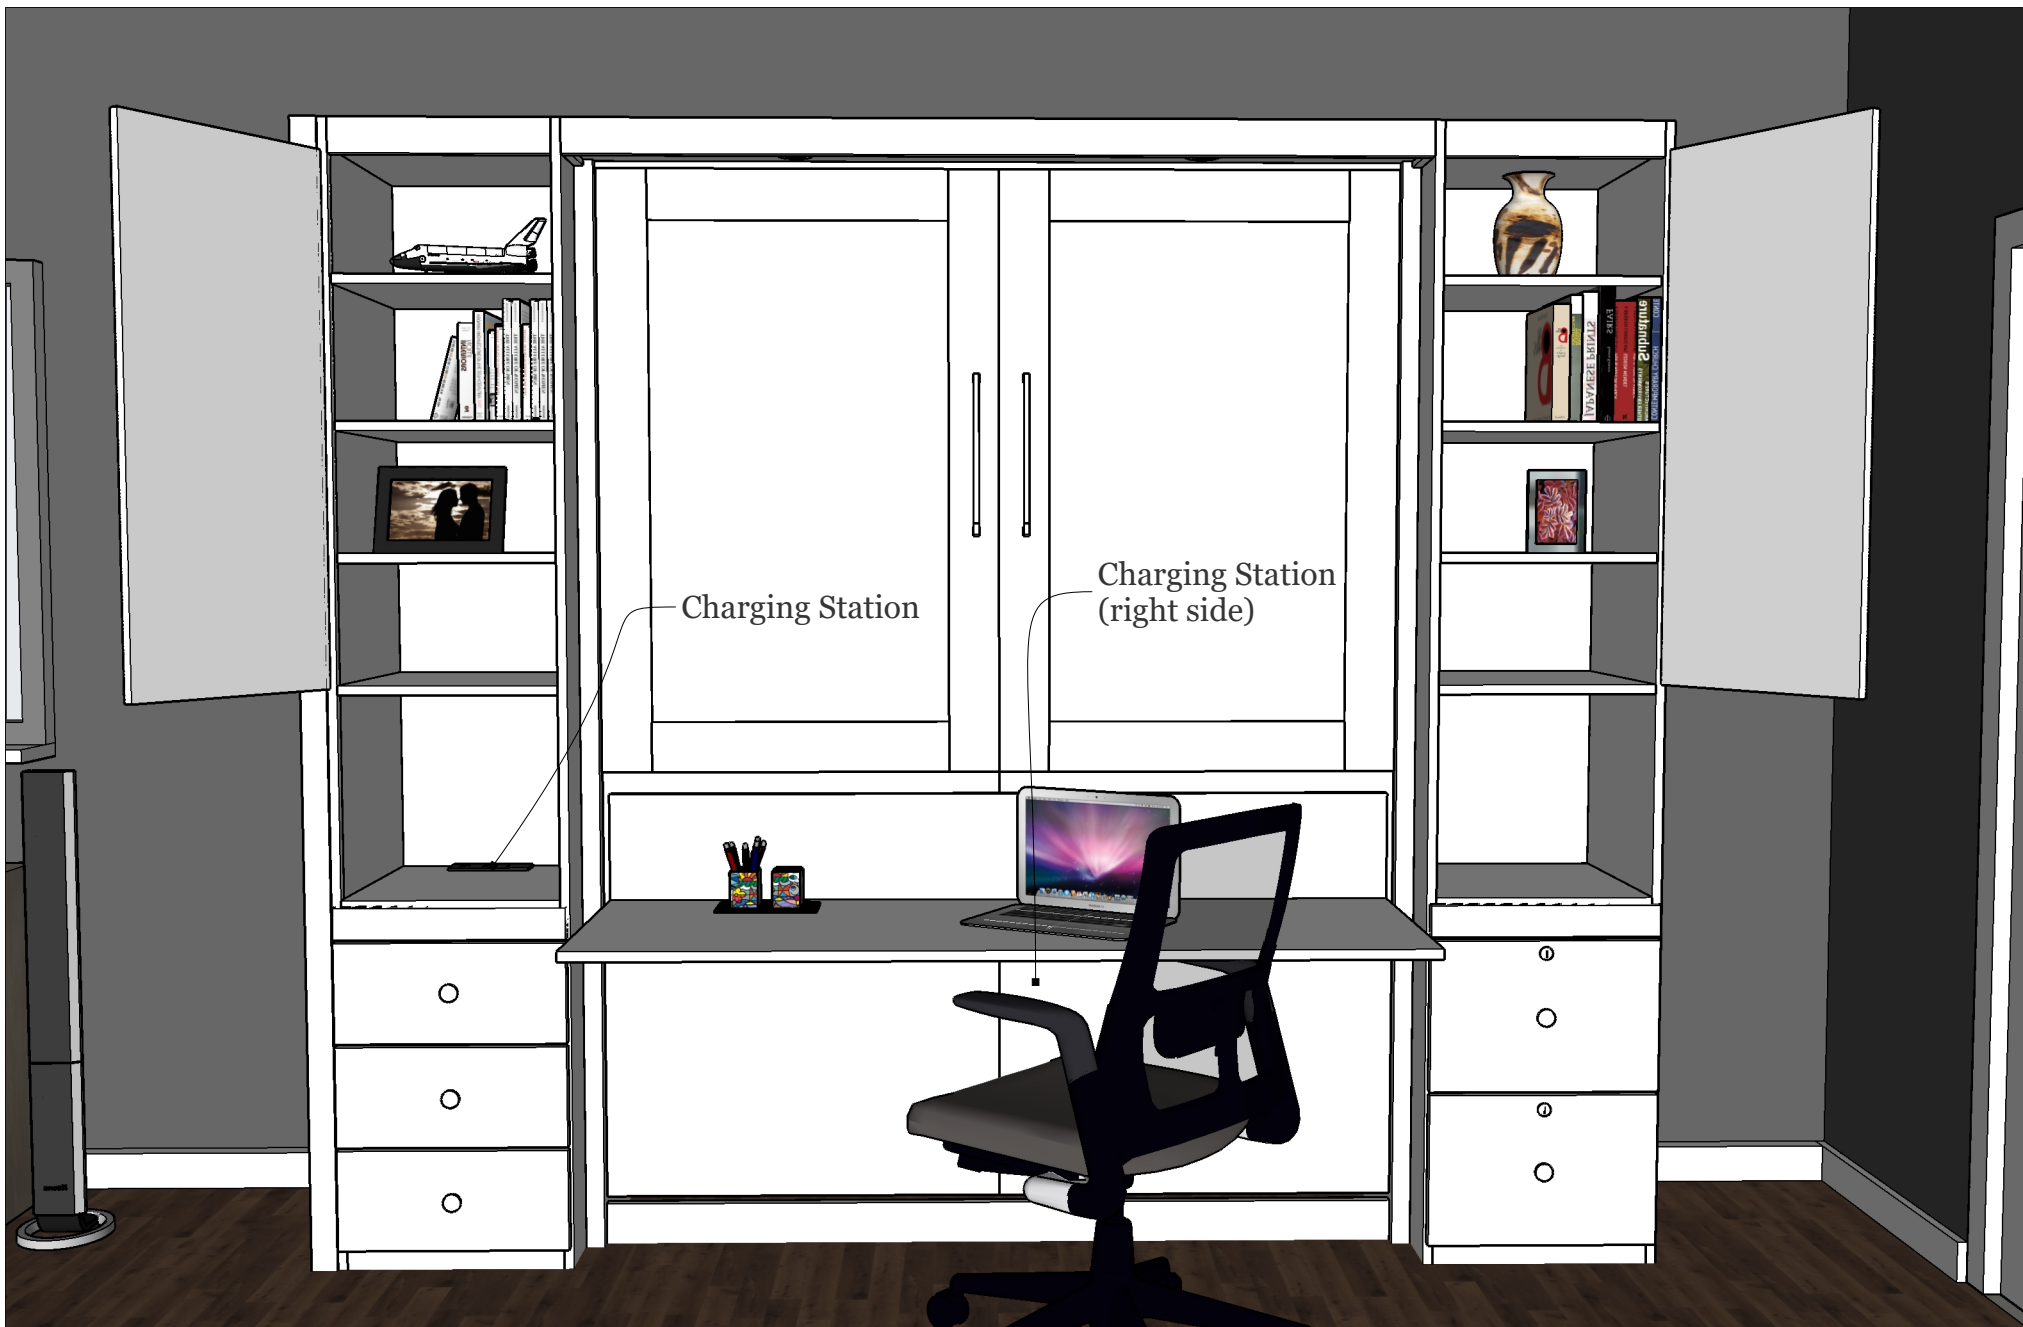

Bookcase Open

It's like having your own shop!

Daniel Lewis
Work Order 908

REVISIONS

	MM/DD/YY	REMARKS
1	8/29/22	Added door trim, moved open space to 16"
2		Adjusted BC width, Added 1 BC Outlet
3		Add an adj. shelf to each side
4	9/21/22	Moved knobs on upper BC Doors
5	10/12/22	Corrected the wrong notation for Scribe (Left)

A 06