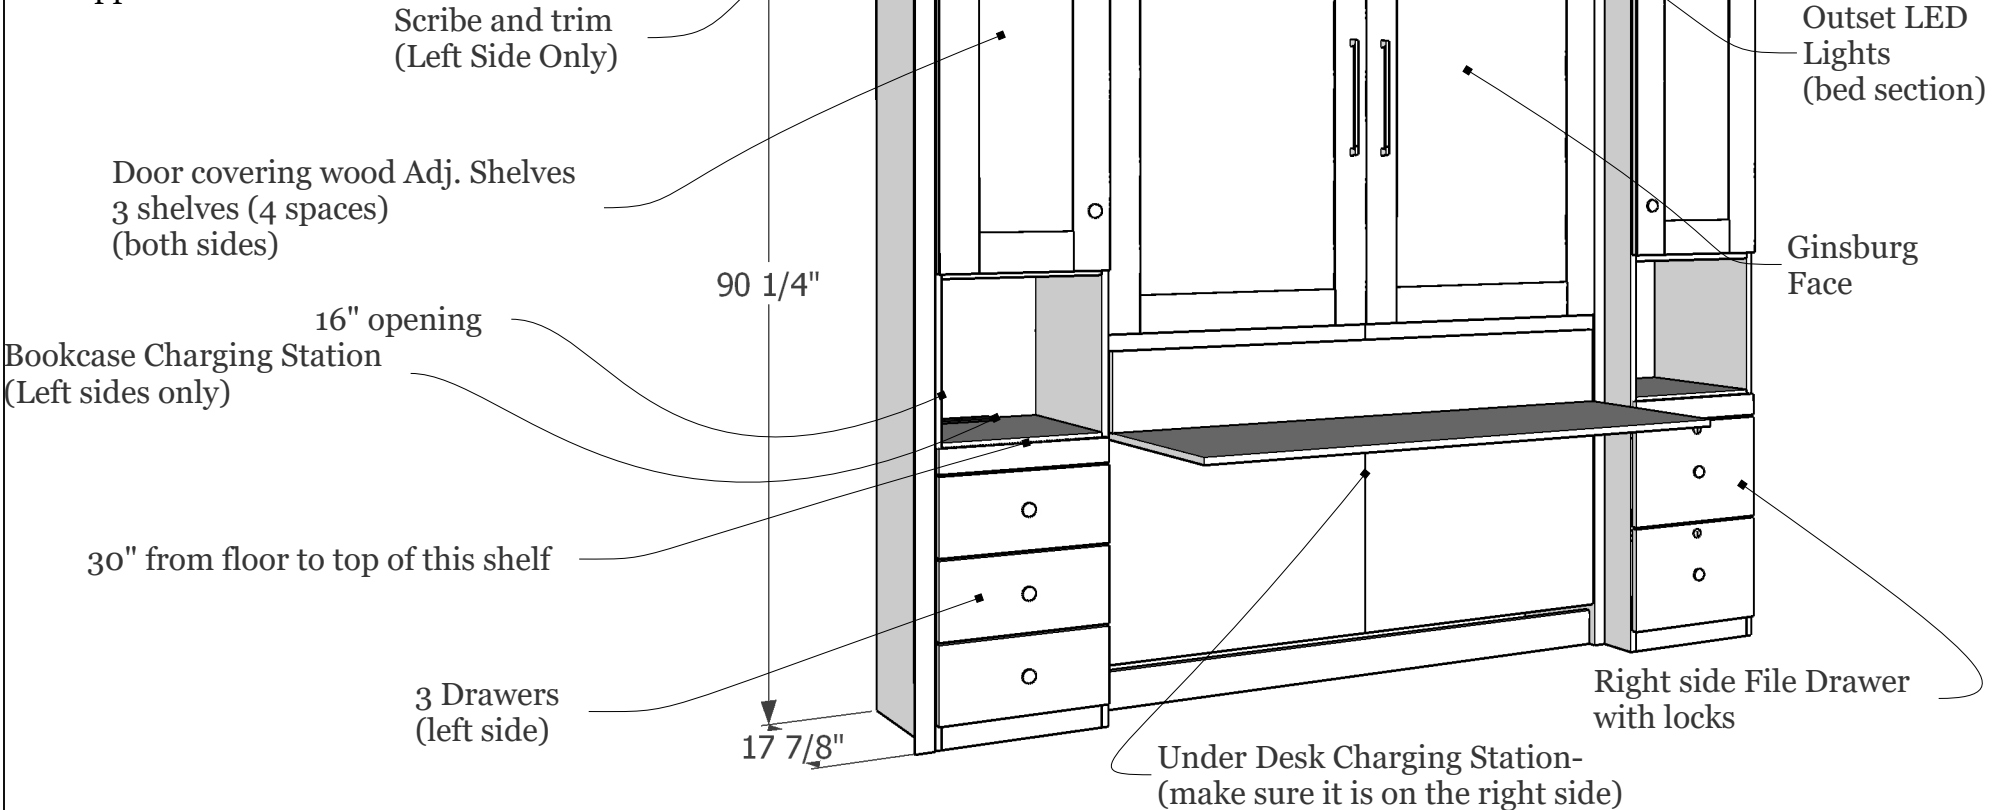

A

**Daniel Lewis
Work Order 908**

Size: Queen

Wood: Walnut

Color: Natural (Clear Coat only)

Hardware: Customer sent 12" center pulls for face.
Oil Rubbed Bronze Knobs on Drawers and Upper doors.

-106 1/2" is trim to trim (wall to wall)
-105 3/4" Is scribe to BC edge (without trim)
-105" is total width of cabinet
(See top view page)

Main Drawing with Measurements

It's like having your own shop!
Daniel Lewis
Work Order 908

REVISIONS		
	MM/DD/YY	REMARKS
1	8/29/22	Added door trim, moved open space to 16"
2		Adjusted BC width, Added 1 BC Outlet
3		Add an adj. shelf to each side
4	9/21/22	Moved knobs on upper BC Doors
5	10/12/22	Corrected the wrong notation for Scribe (Left)

A 01

Scribe built onto the bookcase cabinet

Trim added during installation to close out gaps.

Top View Trim and Scribe

It's like having your own shop!

Daniel Lewis
Work Order 908

REVISIONS

	MM/DD/YY	REMARKS
1	8/29/22	Added door trim, moved open space to 16"
2		Adjusted BC width, Added 1 BC Outlet
3		Add an adj. shelf to each side
4	9/21/22	Moved knobs on upper BC Doors
5	10/12/22	Corrected the wrong notation for Scribe (Left)