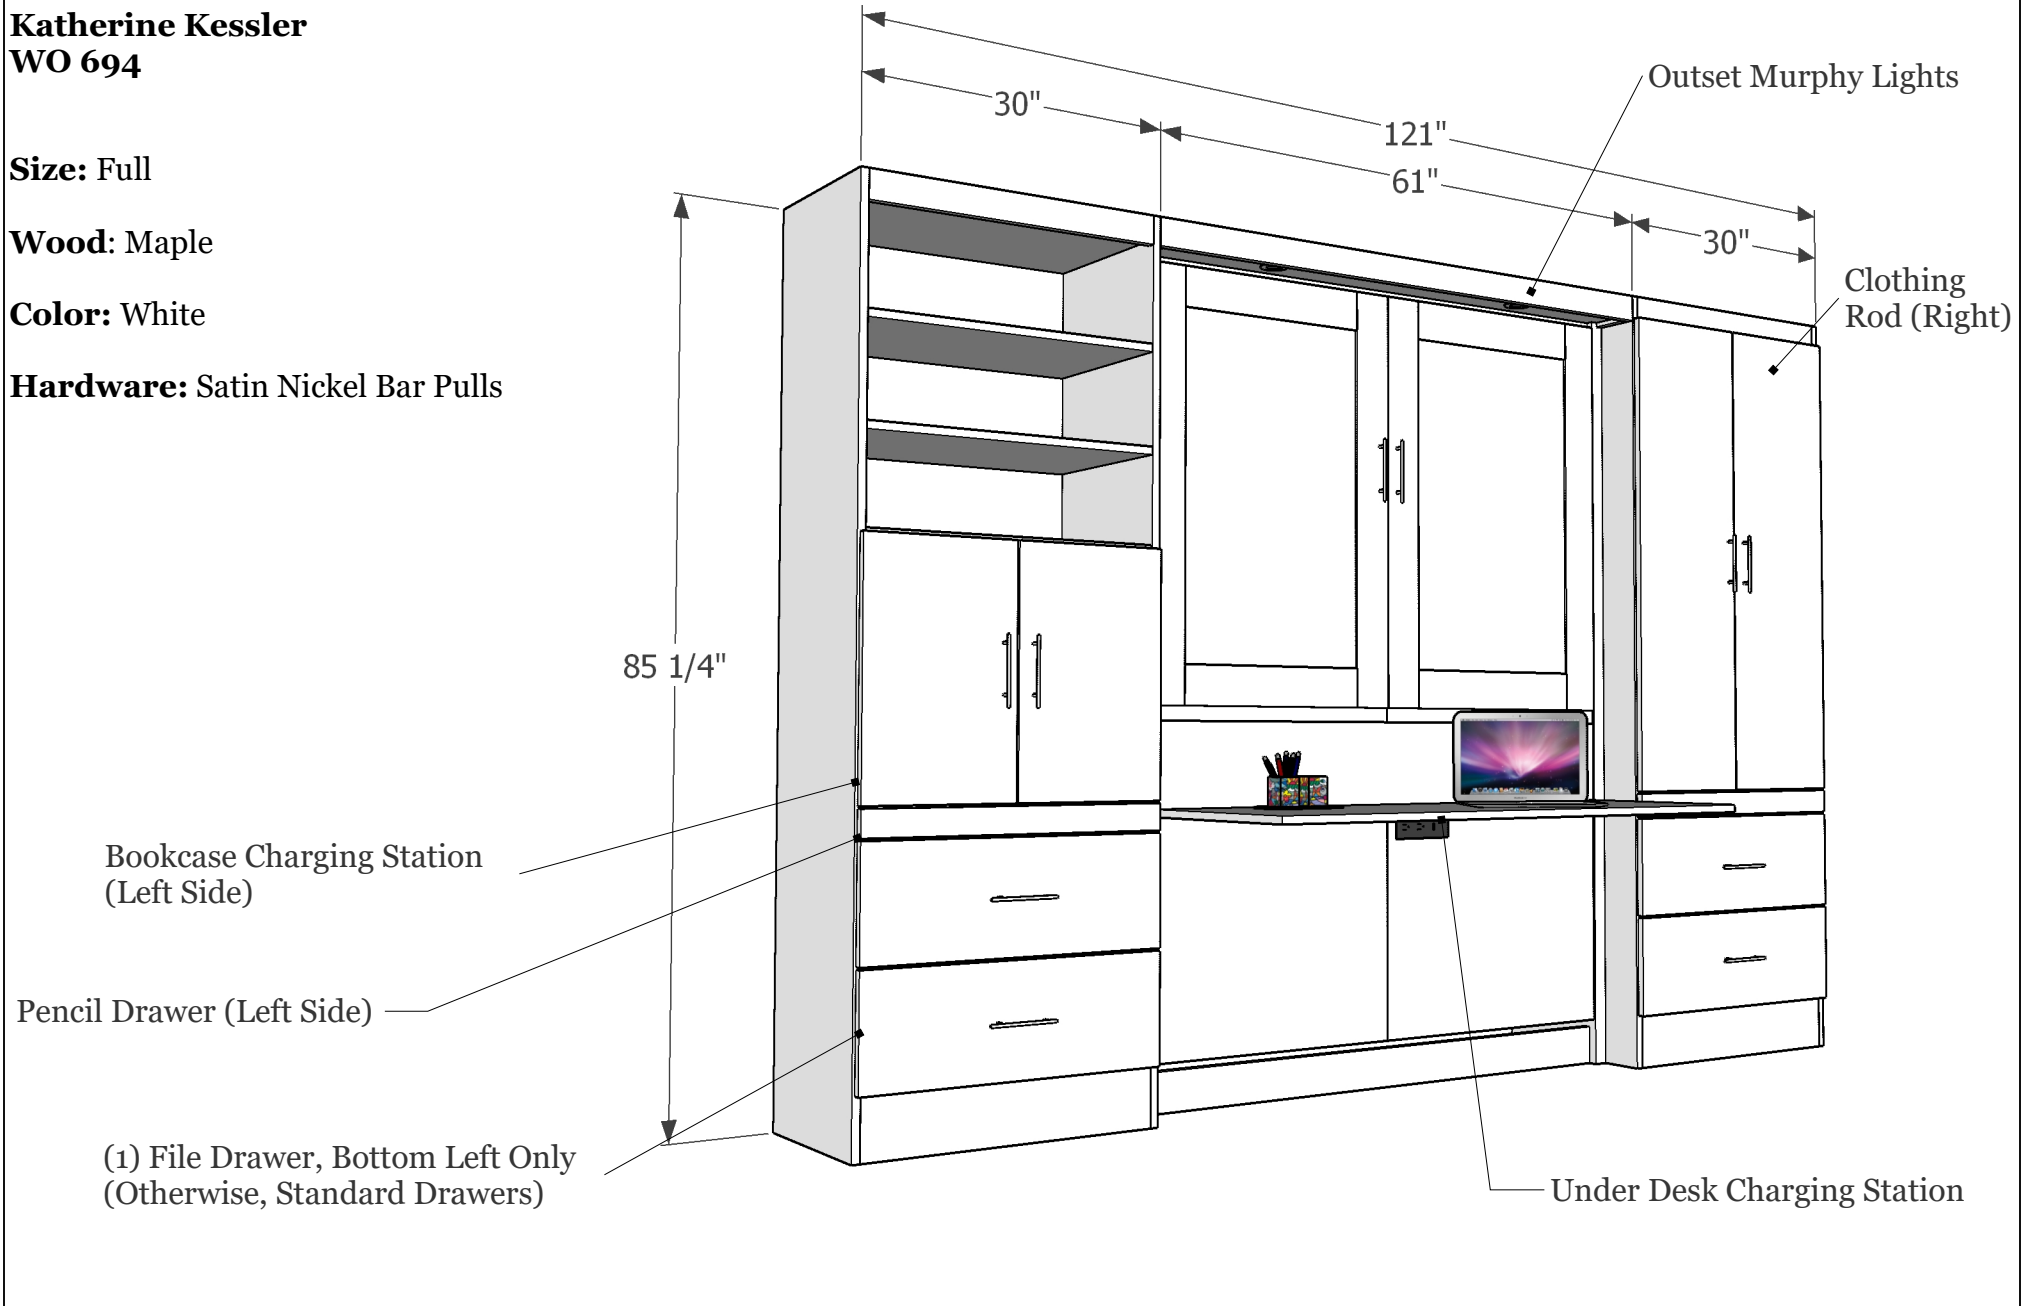

**Katherine Kessler  
WO 694**

**Size:** Full

**Wood:** Maple

**Color:** White

**Hardware:** Satin Nickel Bar Pulls

Main Drawing with Measurements

It's like having your own shop!  
Katherine Kessler  
WO 694