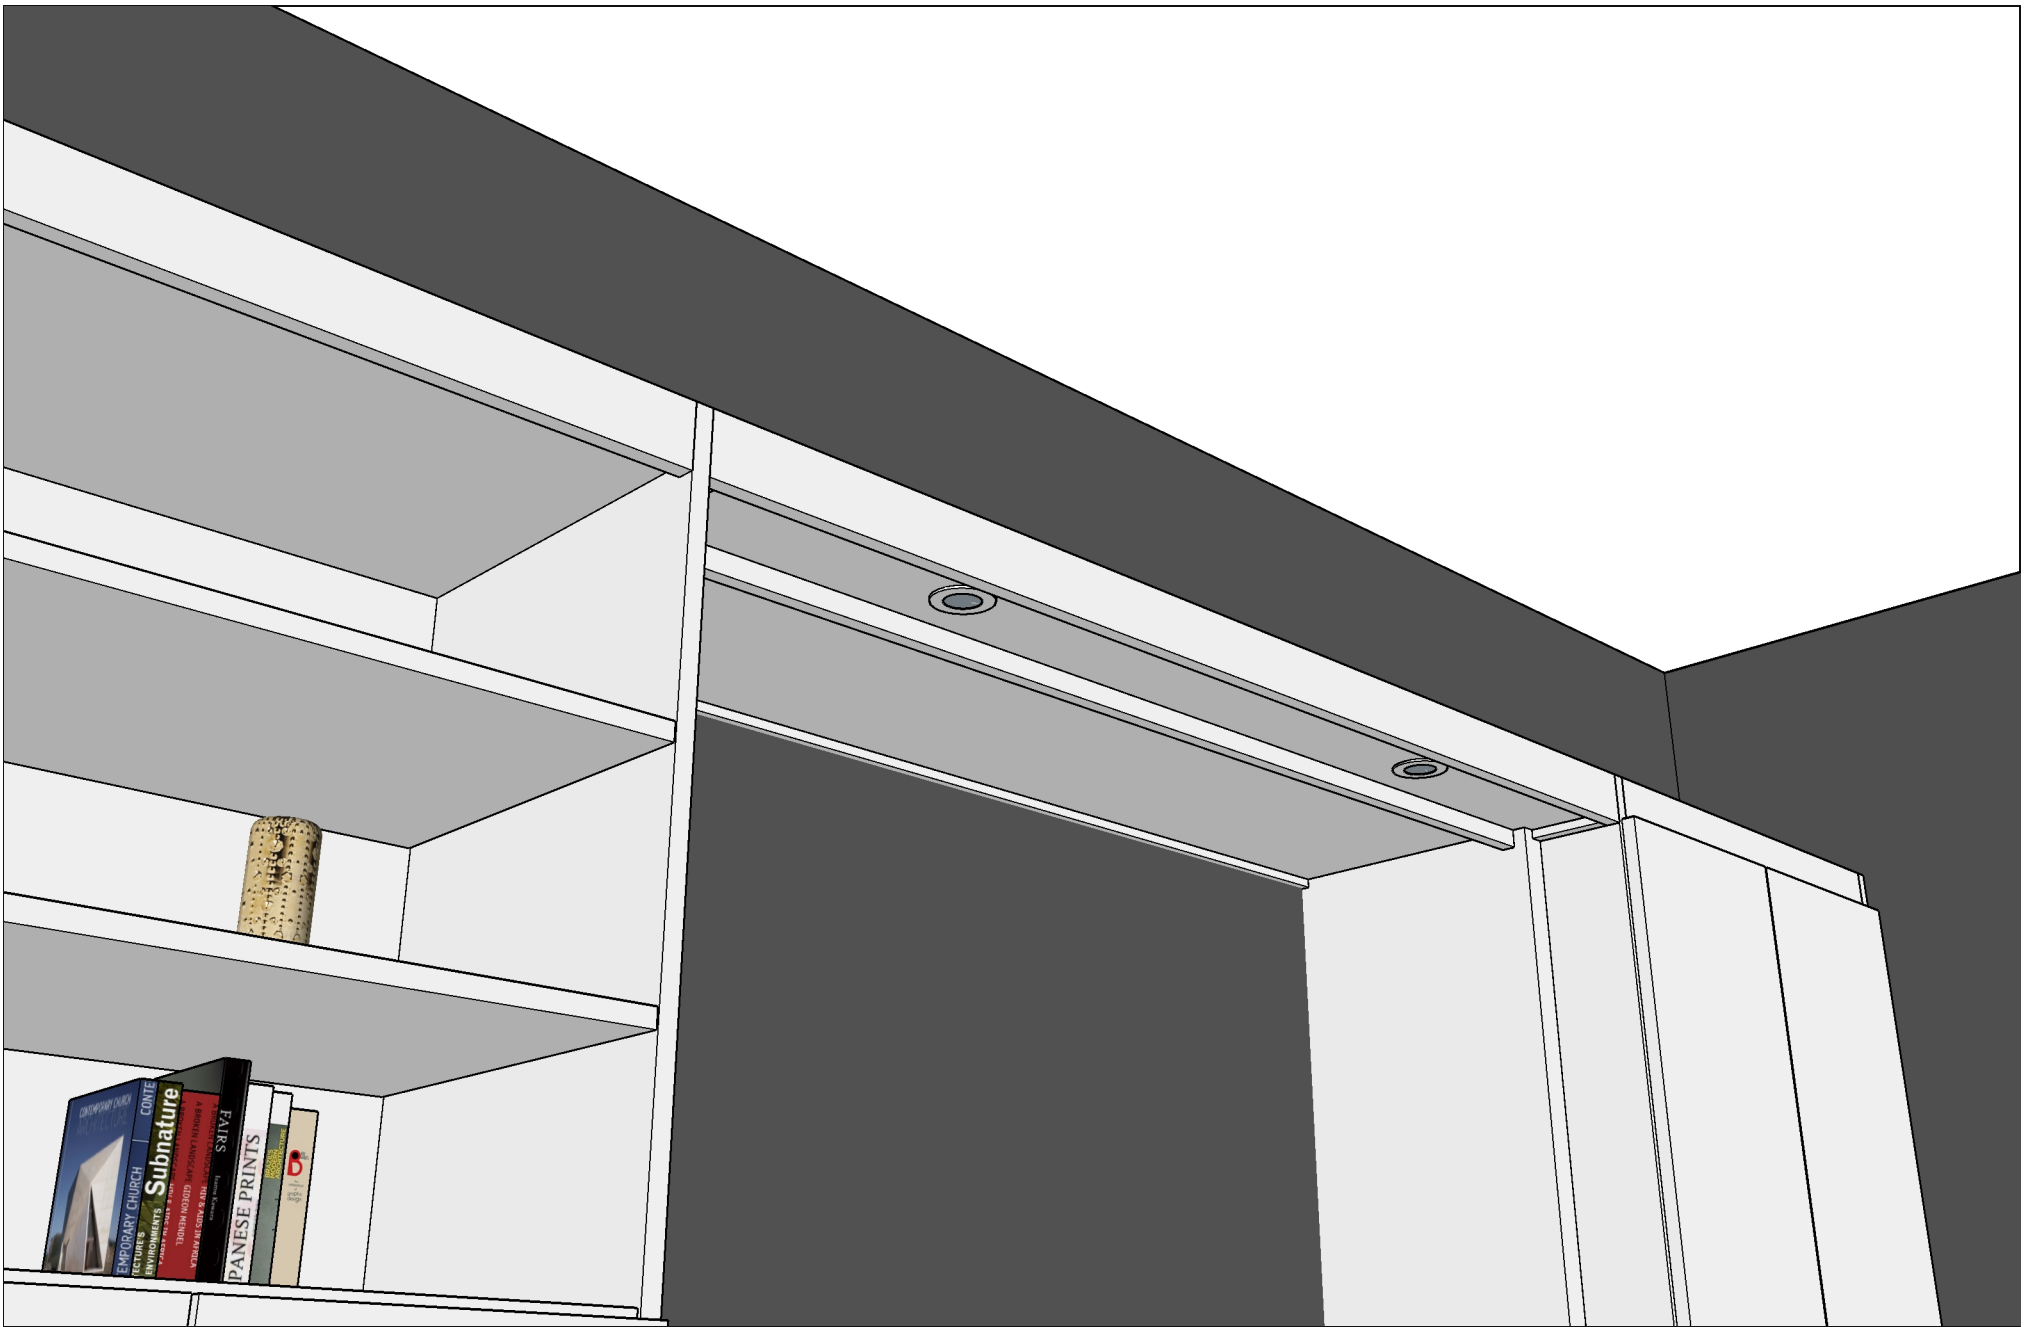

Outlet Lights

It's like having your own shop!
Katherine Kessler
WO 694

REVISIONS

	MM/DD/YY	REMARKS
1	--/--/--	...
2	--/--/--	...
3	--/--/--	...
4	--/--/--	...
5	--/--/--	...

A 05

A