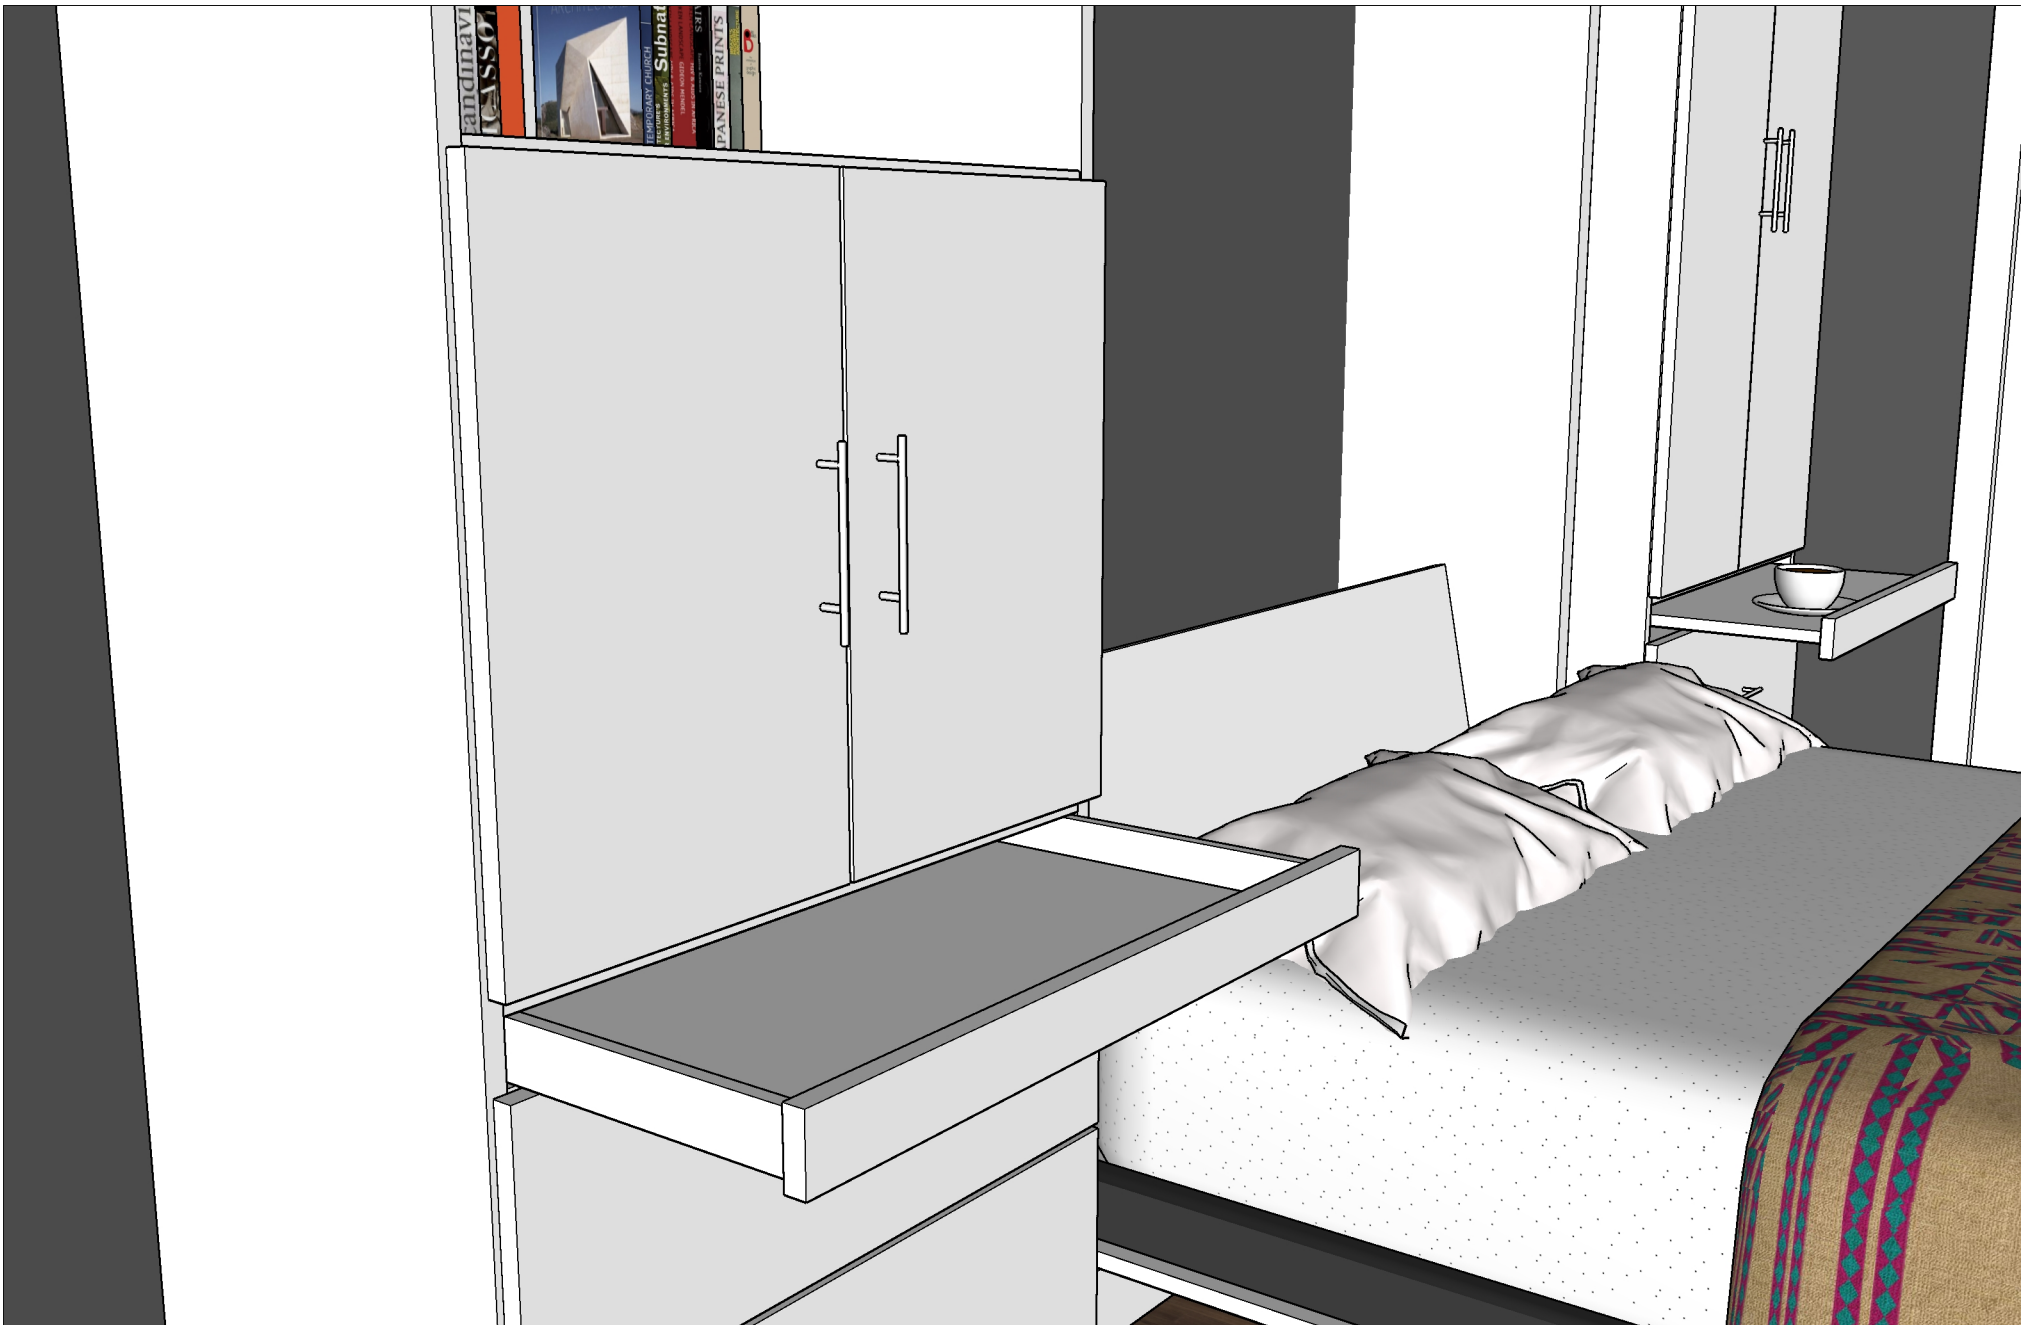

Tray and Pencil Drawer

It's like having your own shop!
Katherine Kessler
WO 694

REVISIONS

	MM/DD/YY	REMARKS
1	--/--/-- ...	
2	--/--/-- ...	
3	--/--/-- ...	
4	--/--/-- ...	
5	--/--/-- ...	

A 04

A