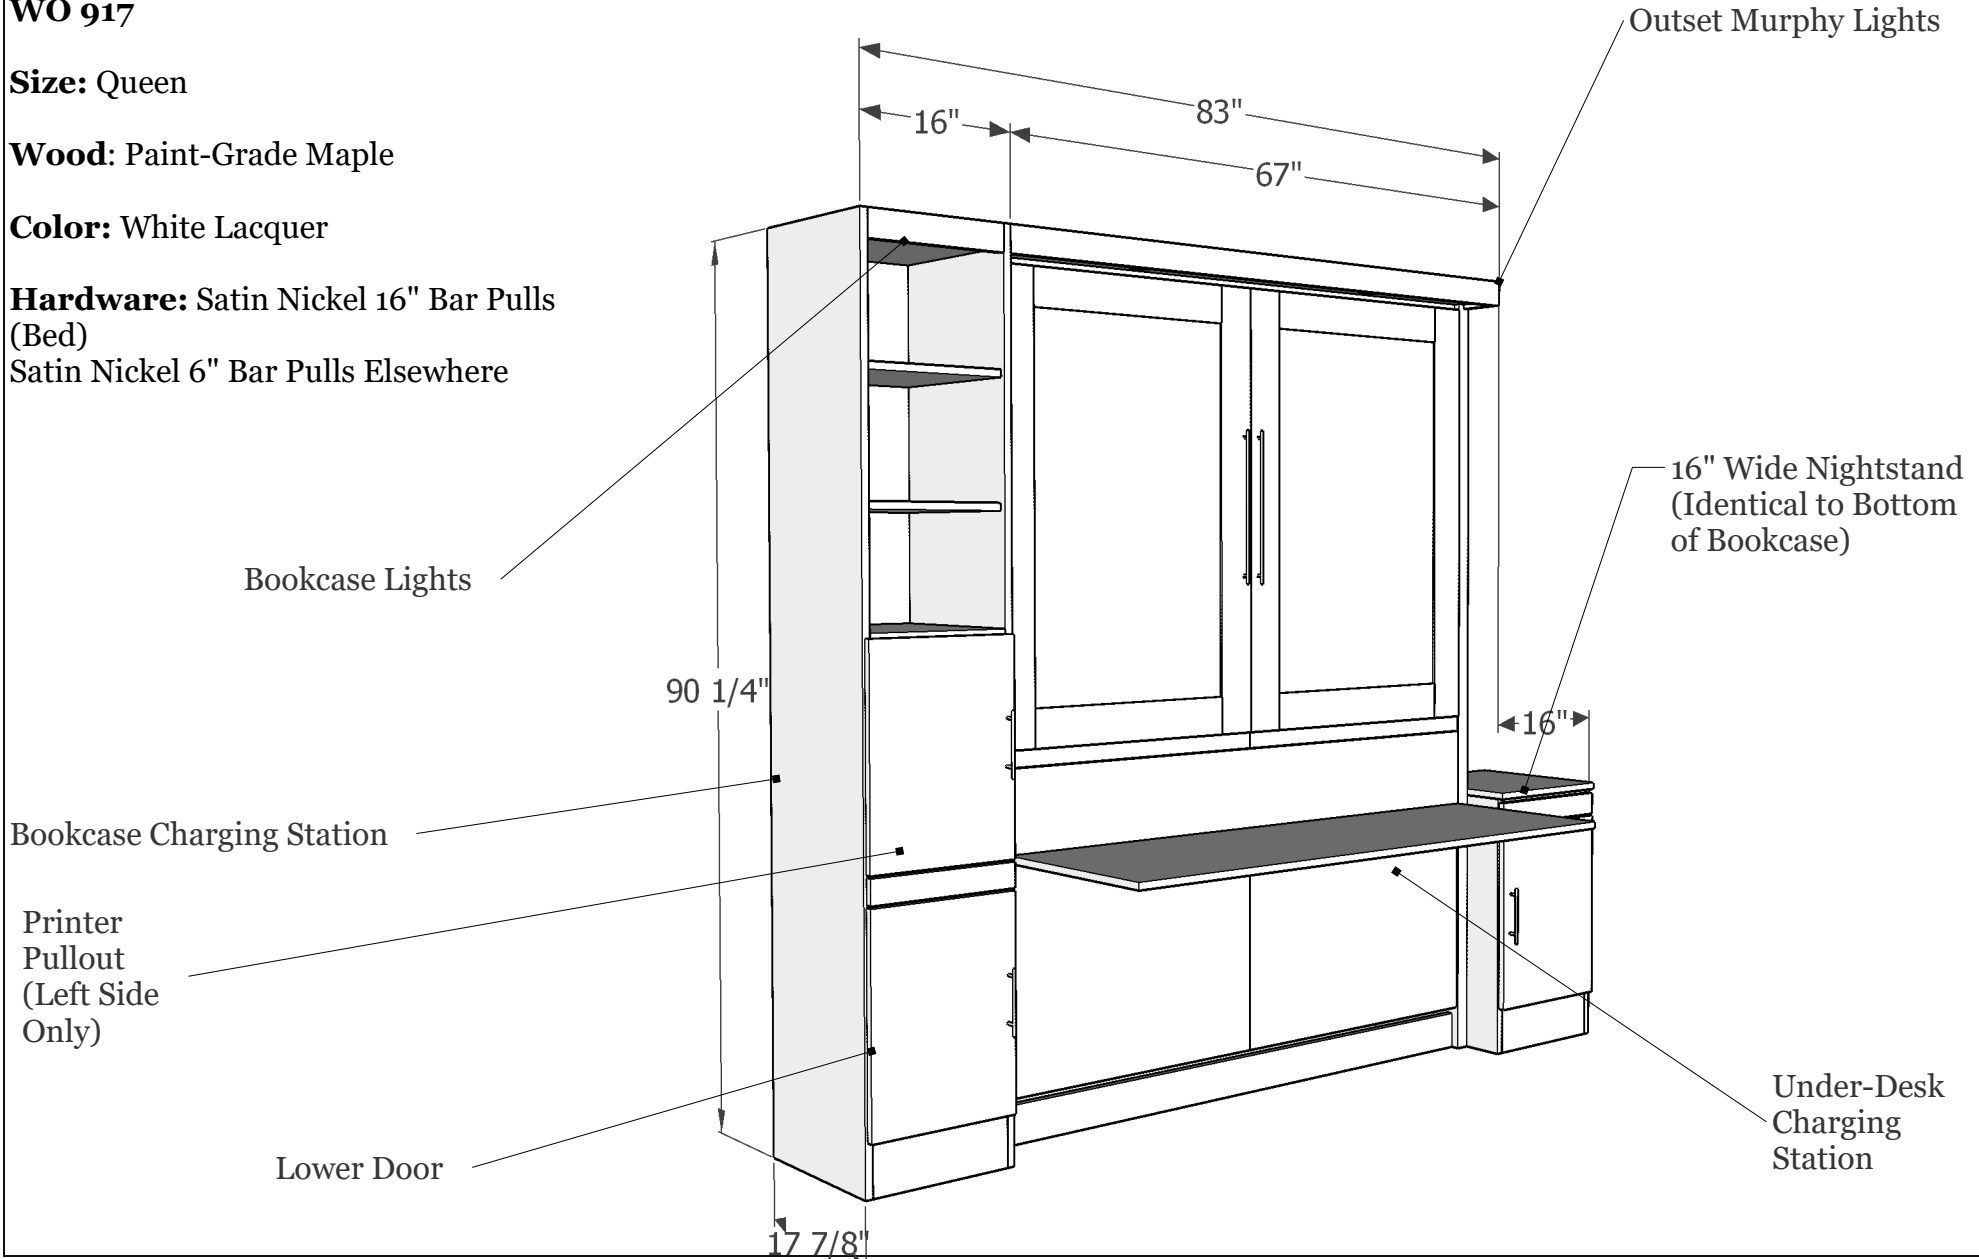

**Kent Heberer**  
**WO 917**

**Size:** Queen

**Wood:** Paint-Grade Maple

**Color:** White Lacquer

**Hardware:** Satin Nickel 16" Bar Pulls  
(Bed)  
Satin Nickel 6" Bar Pulls Elsewhere

Bookcase Charging Station

Printer Pullout (Left Side Only)

Lower Door

Bookcase Lights

Outlet Murphy Lights

16" Wide Nightstand (Identical to Bottom of Bookcase)

Under-Desk Charging Station

Main Drawing with Measurements

It's like having your own shop!