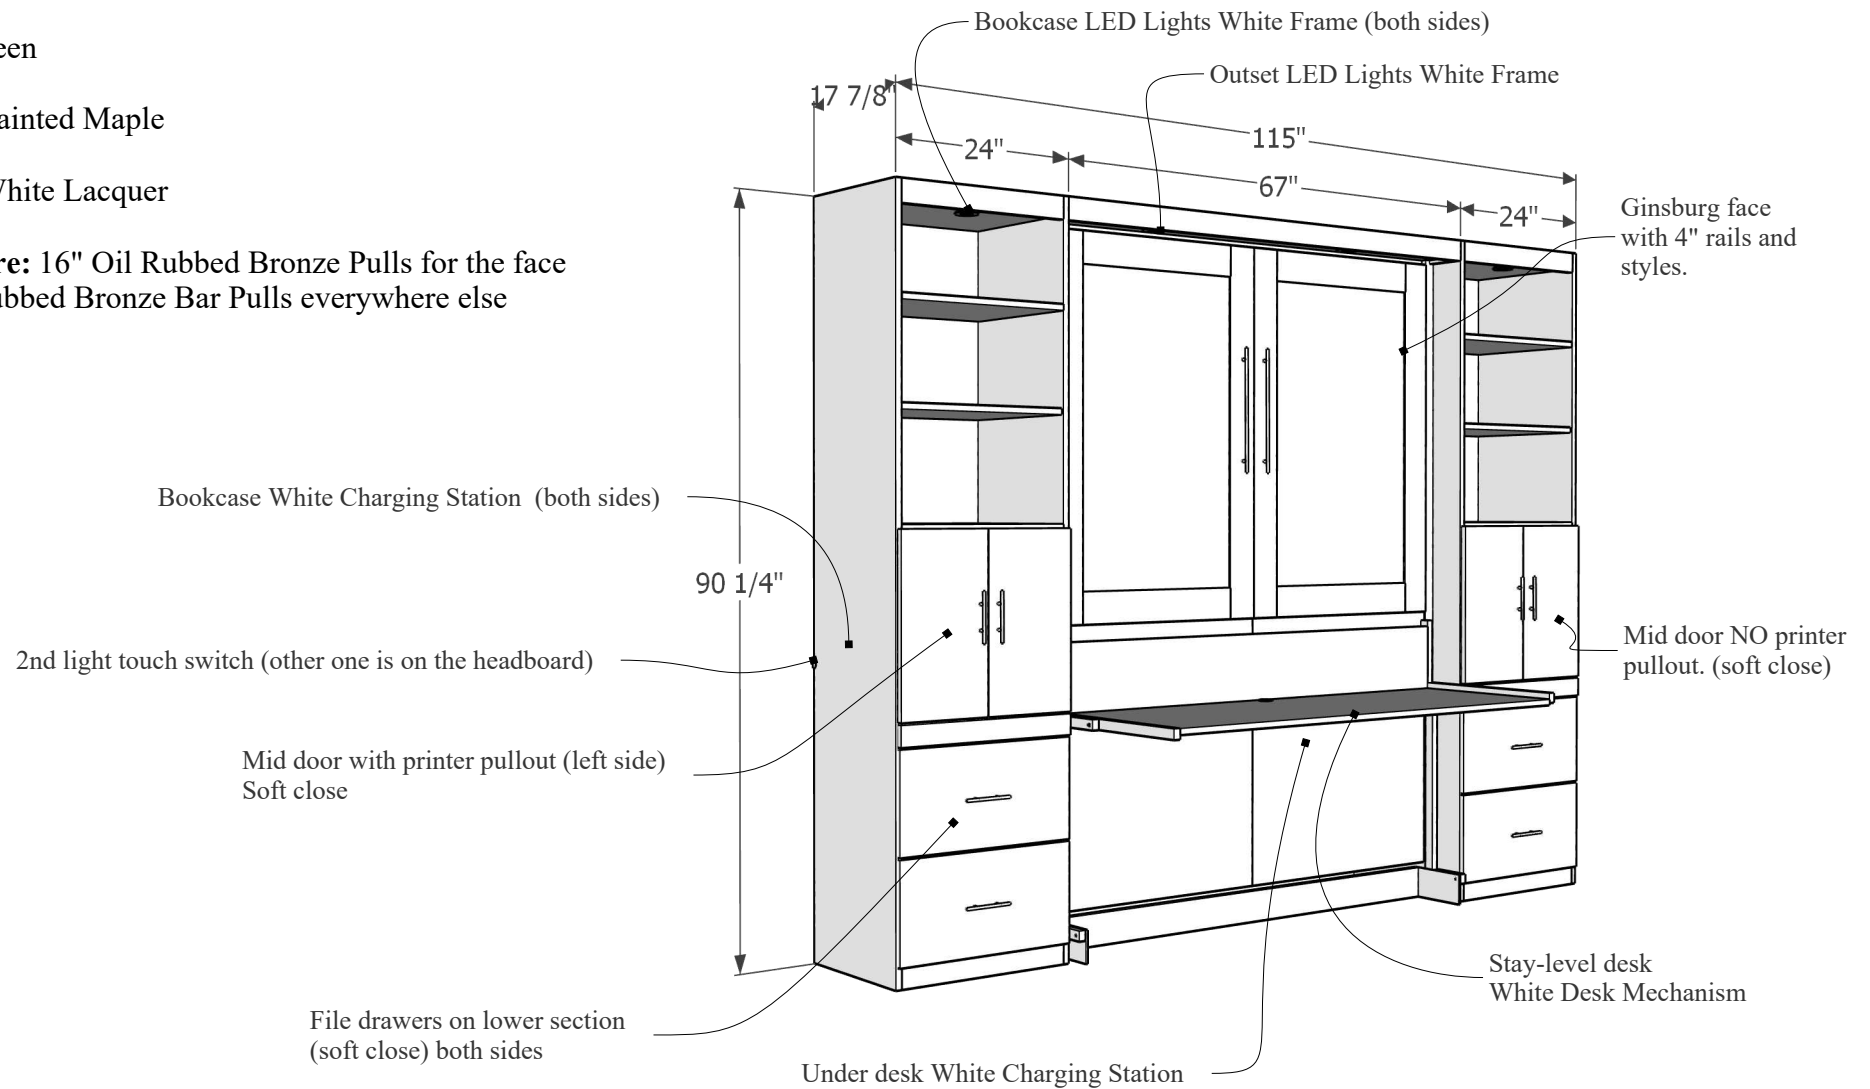

**Size:** Queen

**Wood:** Painted Maple

**Color:** White Lacquer

**Hardware:** 16" Oil Rubbed Bronze Pulls for the face  
 6" Oil Rubbed Bronze Bar Pulls everywhere else

Main Drawing with Measurements

It's like having your own shop!