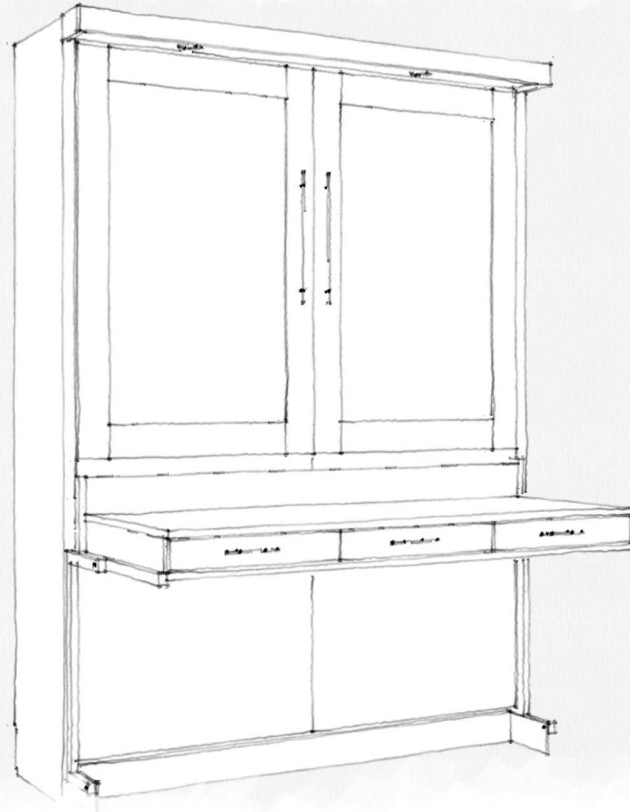

More Extras

More extras can be added to your murphy bed design. Examples of those can be found at:

www.wwbeds.com/murphy-bed-extras

More Extras

It's like having your own shop!

Style 1222-0625

Work Order 1461

REVISIONS

	MM/DD/YY	REMARKS
1	5/9/25 (r1)	Added 3" H/B w/outlet, changed hardware
2	--/--/--	...
3	--/--/--	...
4	--/--/--	...
5	--/--/--	...