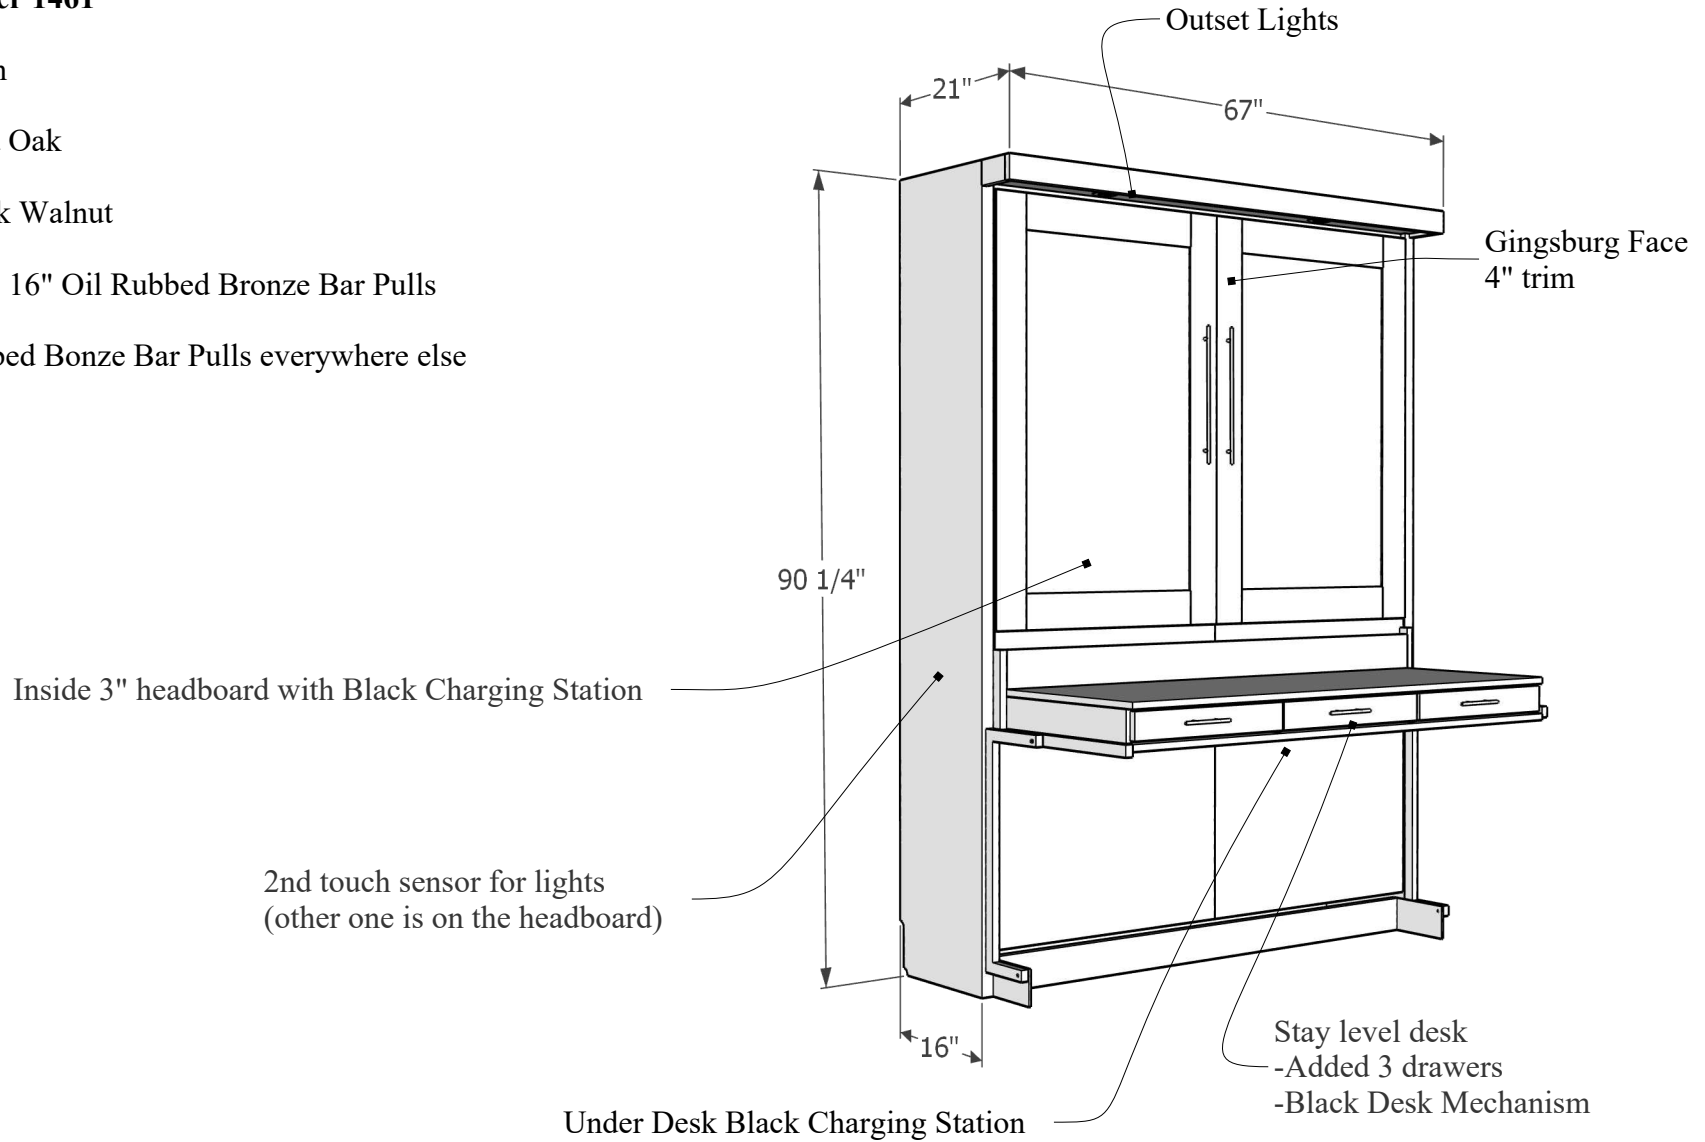

Size: Queen

Wood: Red Oak

Color: Dark Walnut

Hardware: 16" Oil Rubbed Bronze Bar Pulls
 for the face
 6" Oil Rubbed Bonze Bar Pulls everywhere else

Main Drawing with Measurements

It's like having your own shop!