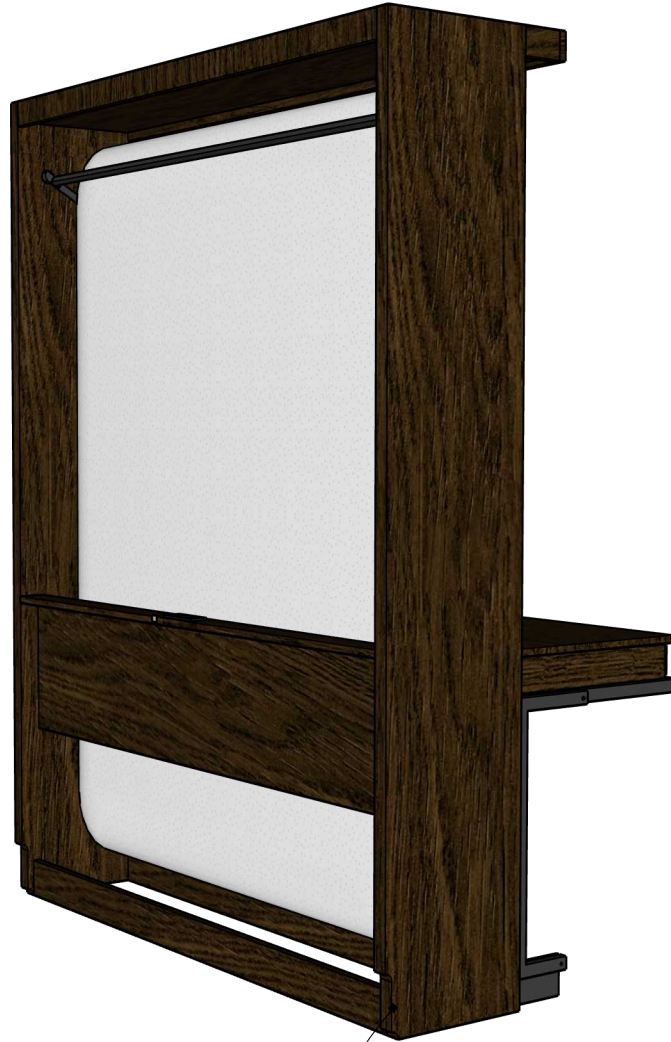

Base Molding Cutout