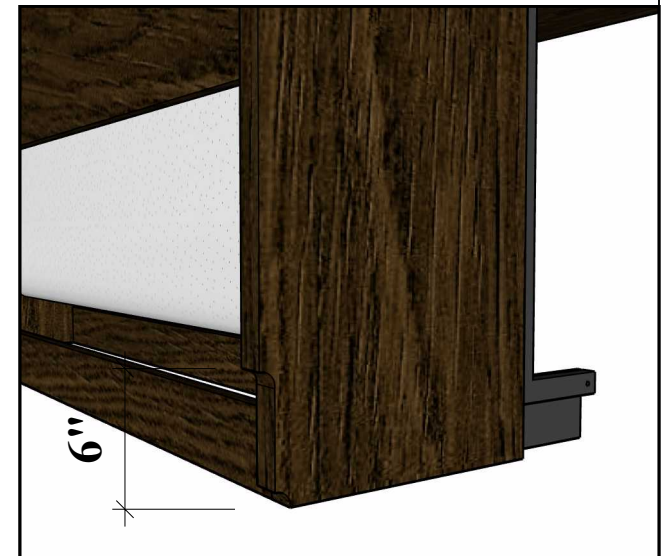

6" high cutout for room's base molding

Base cutout