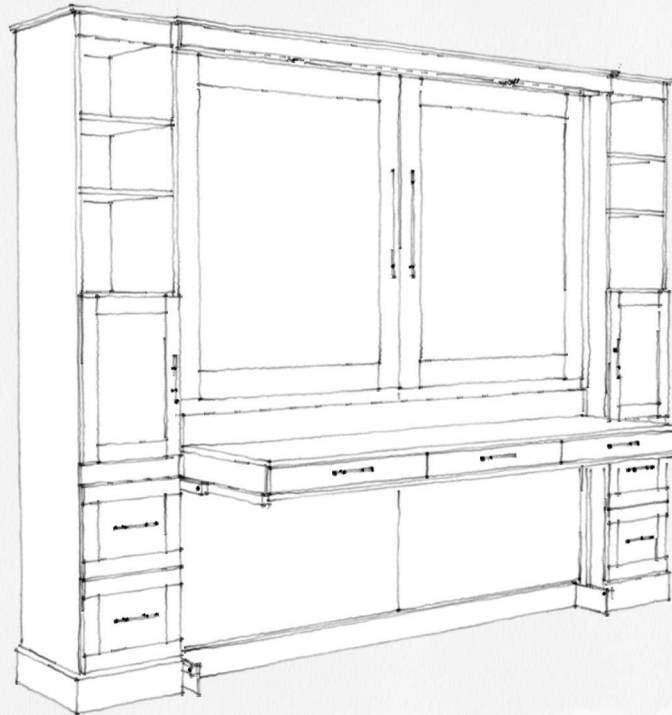

More Extras

More extras can be added to your murphy bed design. Examples of those can be found at www.wwbeds.com/murphy-bed-extras

More Extras

It's like having your own shop!

Style 1222-0524
Work Order 1266

REVISIONS

	MM/DD/YY	REMARKS
1	--/--/-- ...	
2	--/--/-- ...	
3	--/--/-- ...	
4	--/--/-- ...	
5	--/--/-- ...