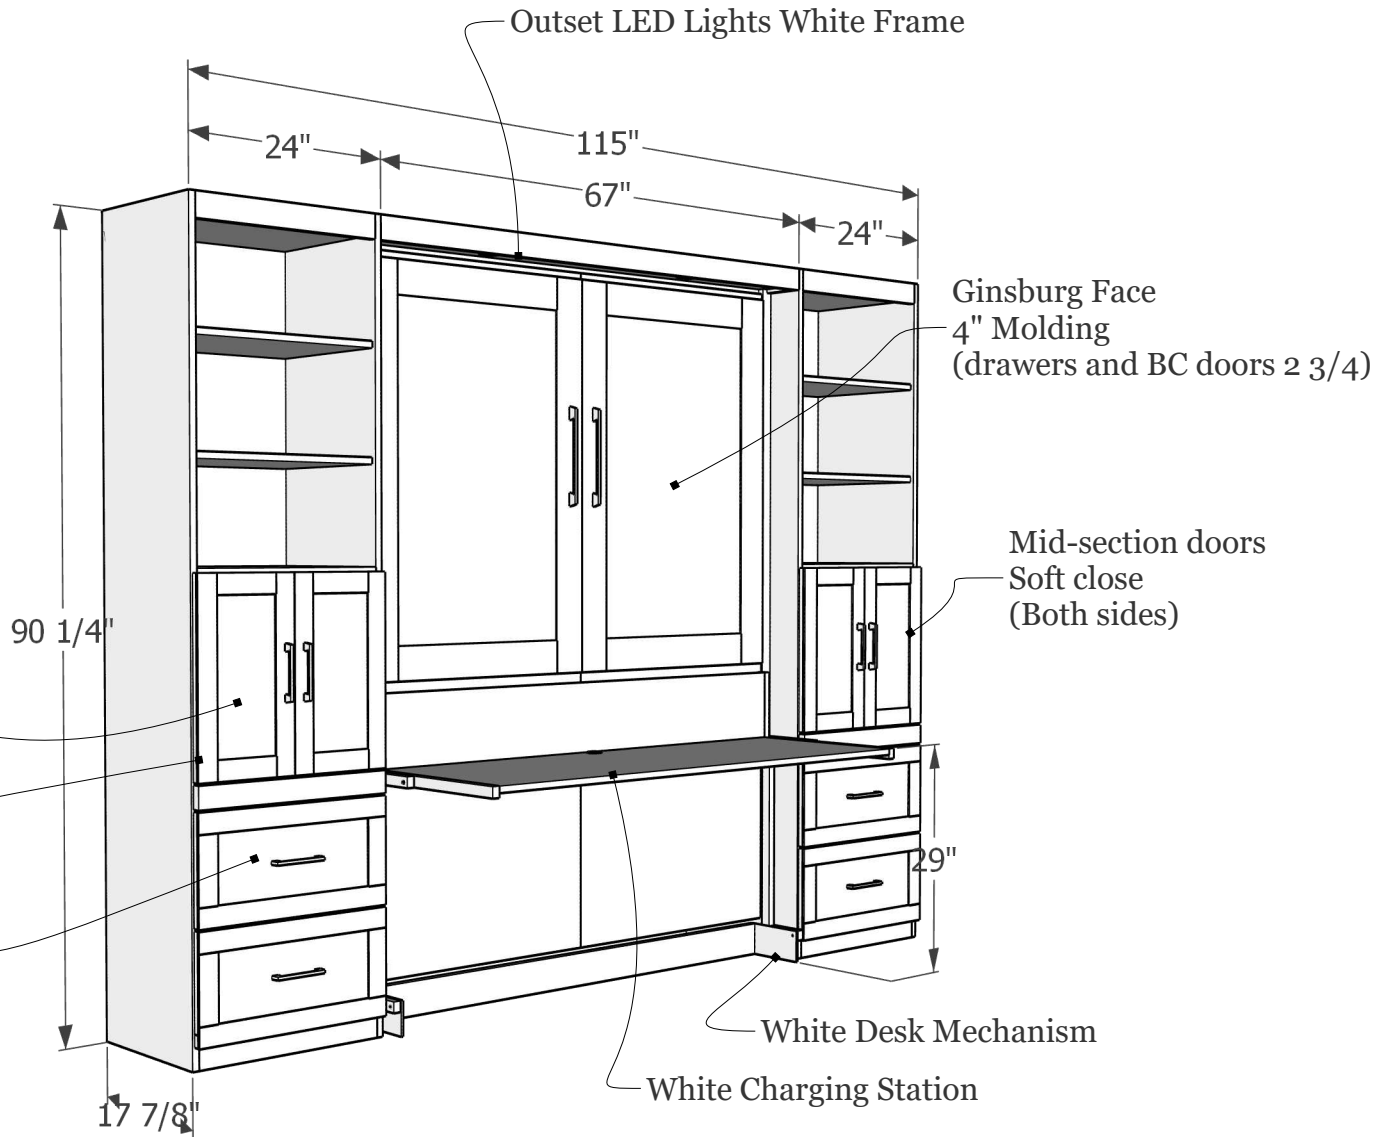

Style 1222-0323
Work Order 1050

Size: Queen

Wood: Painted Maple

Color: Match Benjamin Moore
Customer sending sample

Hardware: Customer's 12" Black
Pulls for face
Customer's 5 1/16" Black pulls for
bookcase

Printer pullout
(left side only)

White Charging Station
(left side only)

File Drawers
with soft close
(both sides)

Main Drawing with Measurements

It's like having your own shop!

Style 1222-0323
Work Order 1050

REVISIONS

	MM/DD/YY	REMARKS
1	3/9/23	Updated hardware and color
2	--/--/--	...
3	--/--/--	...
4	--/--/--	...
5	--/--/--	...

A 03

A