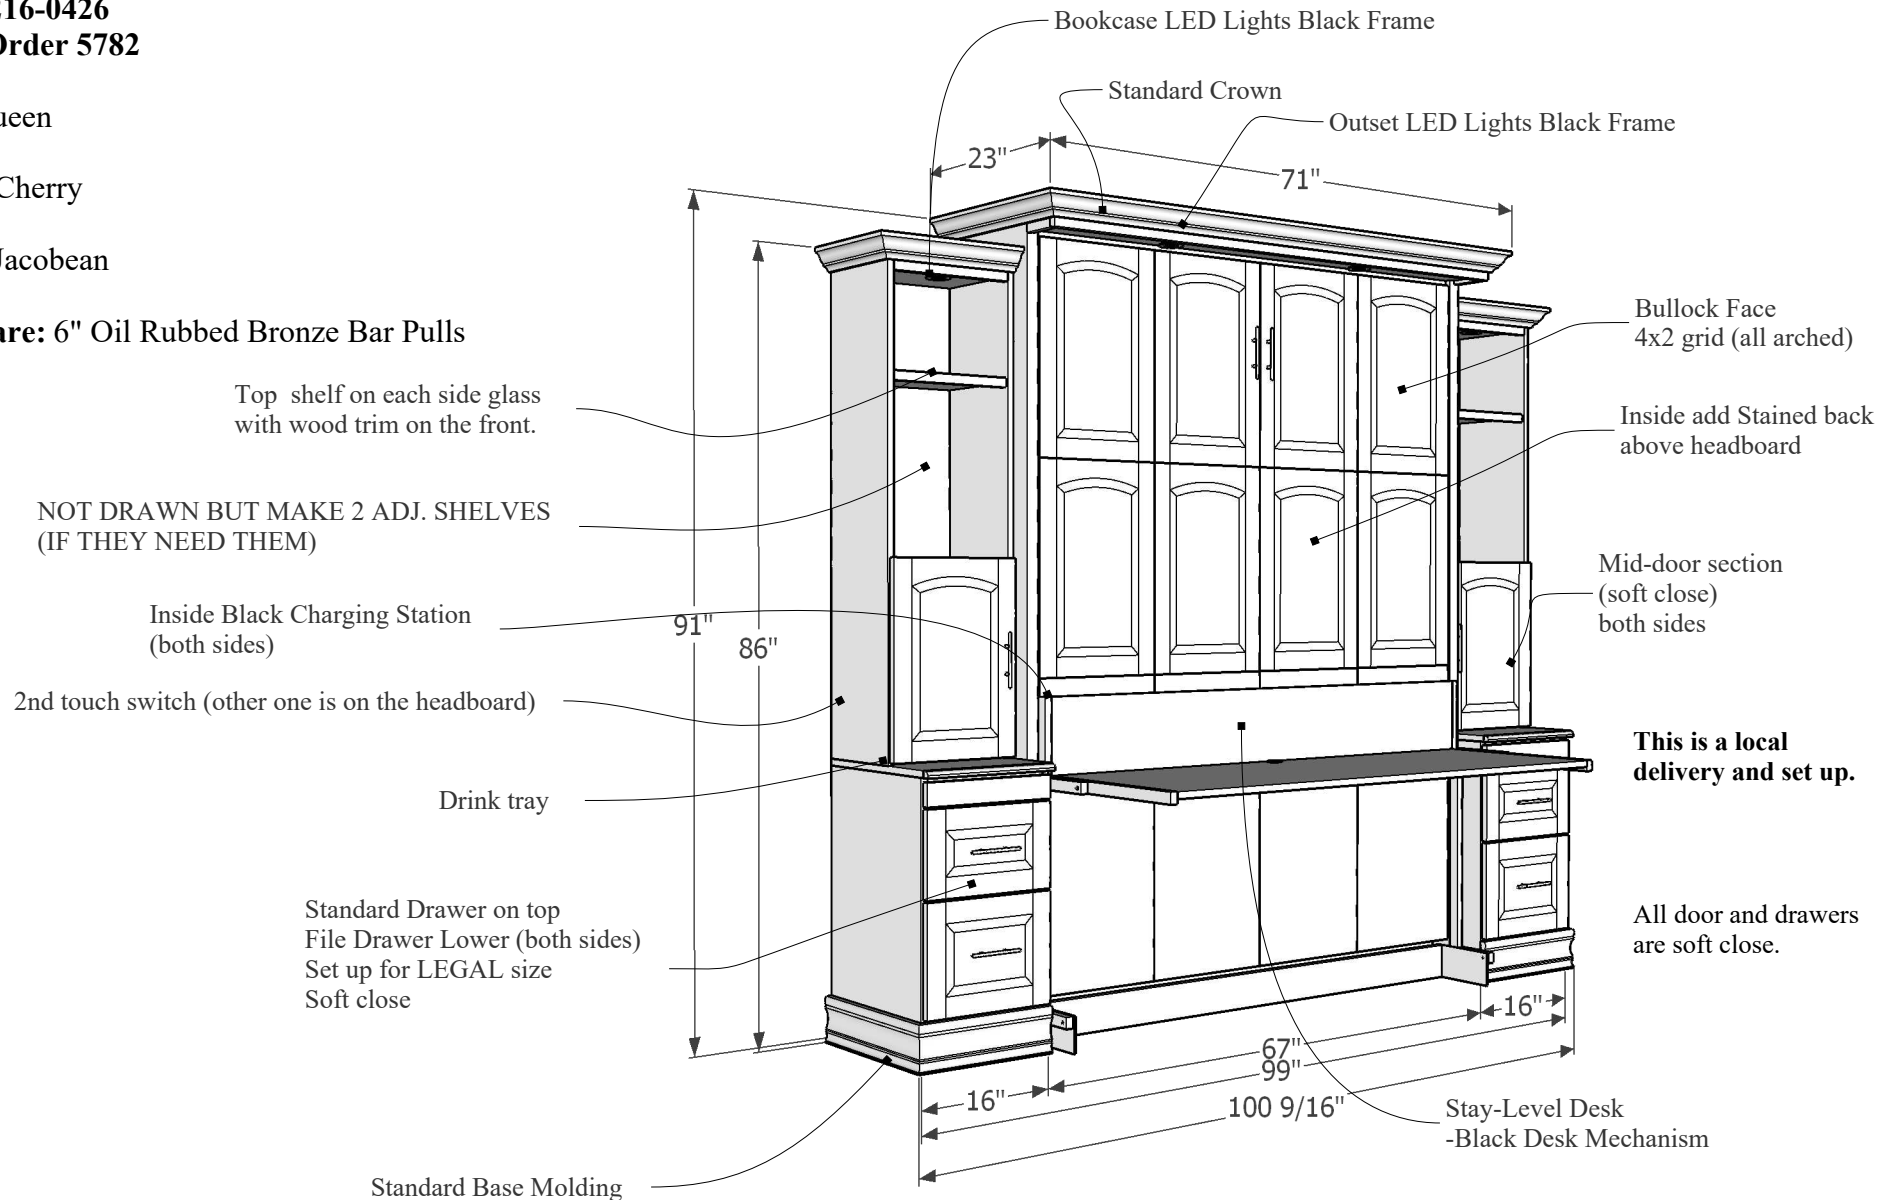

02

A

Style 1216-0426
Work Order 5782

Size: Queen

Wood: Cherry

Color: Jacobean

Hardware: 6" Oil Rubbed Bronze Bar Pulls

This is a local delivery and set up.