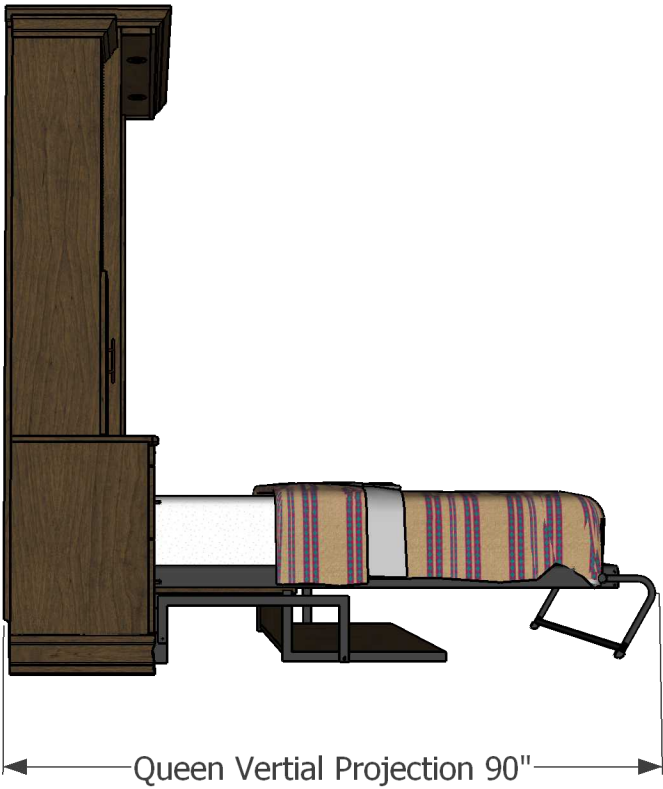

Style 1216-0426
Work Order 5782
Queen
Jacobean

Drawing Projection

It's like having your own shop!

Style 1216-0426
Work Order 5782

REVISIONS

	MM/DD/YY	REMARKS
1	2/19/26	Took off 2 glass shelves, Removed desk drawers
2		Changed to Buffet bookcase, added soft close
3		drawers, changed to standard crown and
4		Oil Rubbed Bronze Pulls, Only 2 file drawers
5	2/20/26	Changed wording on shelf and drawers

A 04
A