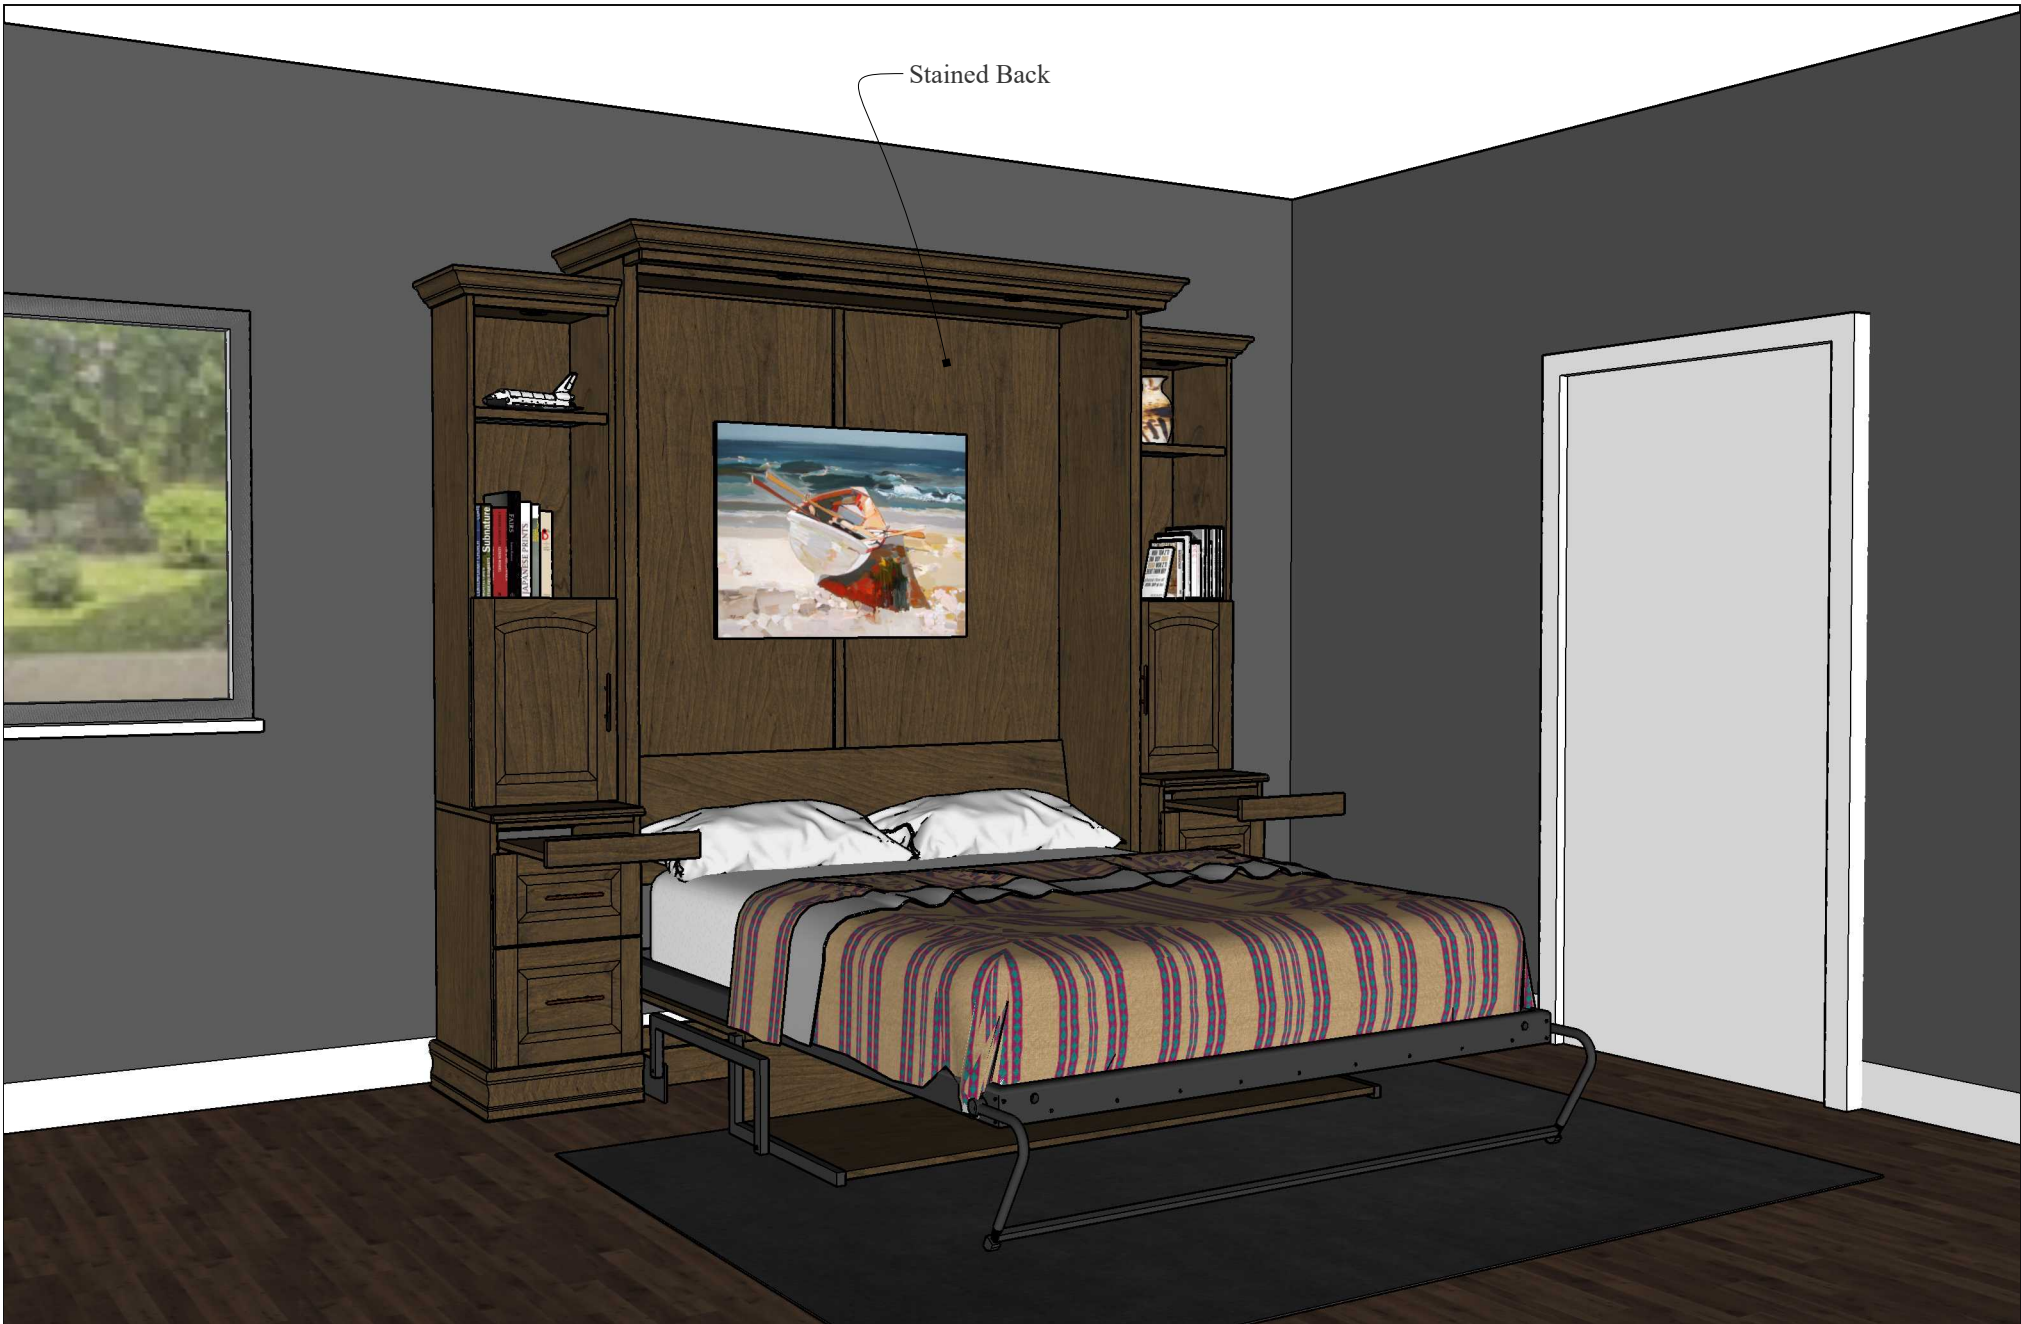

Stained Back

Face Open

It's like having your own shop!

Style 1216-0426
Work Order 5782

REVISIONS

	MM/DD/YY	REMARKS
1	2/19/26	Took off 2 glass shelves, Removed desk drawers
2		Changed to Buffet bookcase, added soft close
3		drawers, changed to standard crown and
4		Oil Rubbed Bronze Pulls, Only 2 file drawers
5	2/20/26	Changed wording on shelf and drawers

06

A