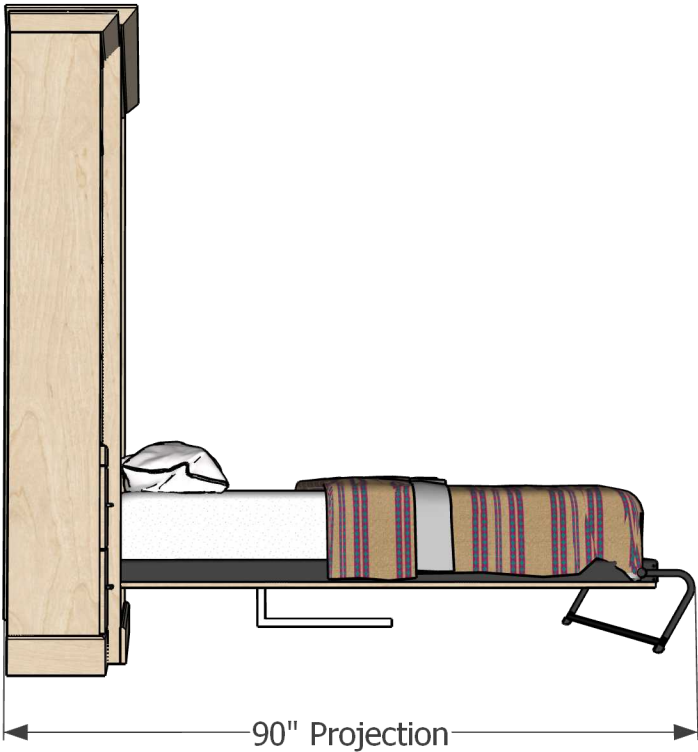

Style 112-0126
Work Order 1543
Queen
Natural Clear/Coat

Drawing Projection

It's like having your own shop!

Style 112-0126
Work Order 1543

REVISIONS

	MM/DD/YY	REMARKS
1	11/7/25 (R1)	Changed bookcase to 11 7/8" d, Changed color,
2		Changed crown/base to Mission, added BC outlet,
3		changed bookcase to 2 drawer with soft close
4	11/11/25 (R2)	Changed lights and outlet to white
5	--/--/--	...

A 04