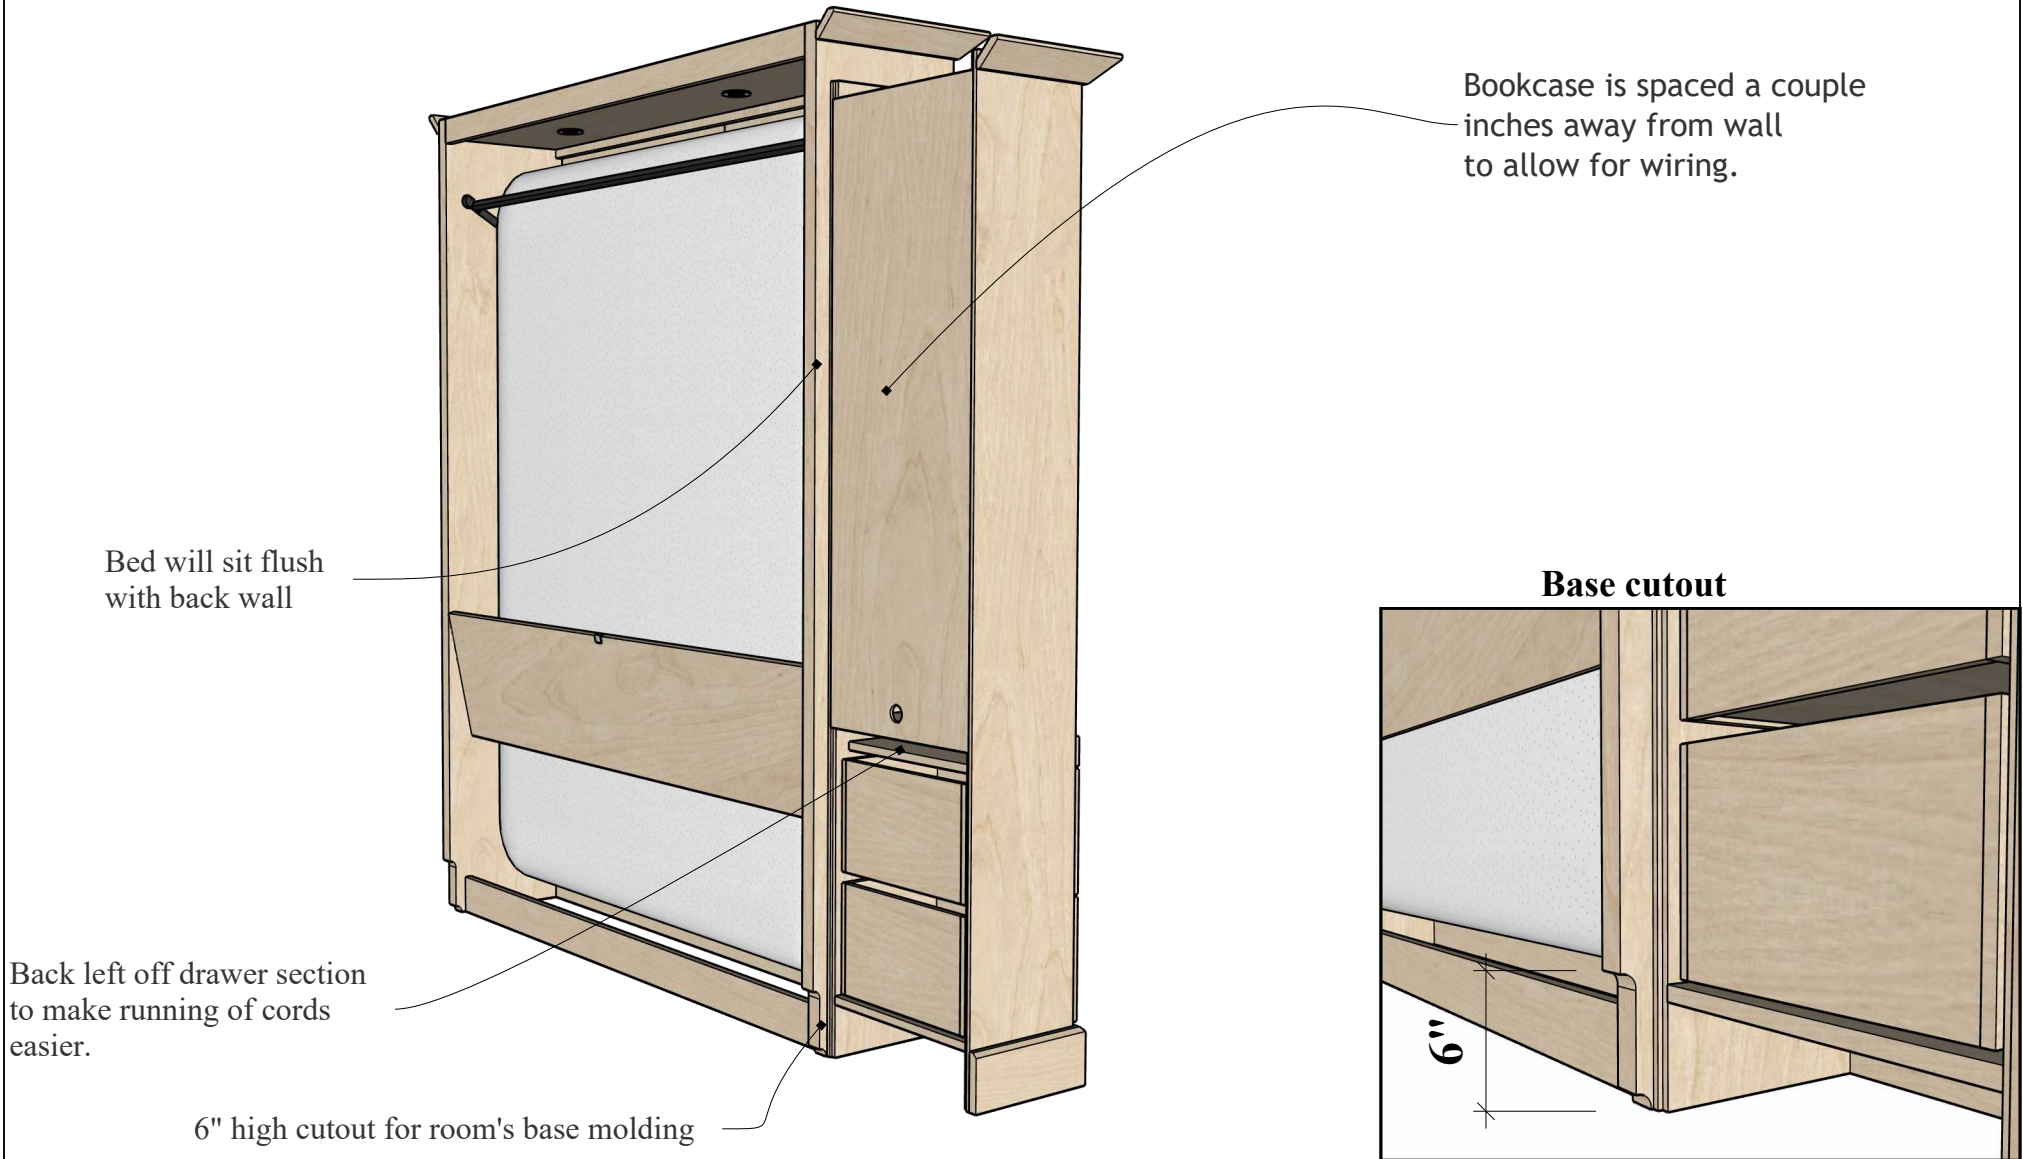

Base Molding Cutout

Base Molding Cutout

It's like having your own shop!

Style 112-0126
Work Order 1543

REVISIONS

	MM/DD/YY	REMARKS
1	11/7/25 (R1)	Changed bookcase to 11 7/8"d, Changed color,
2		Changed crown/base to Mission, added BC outlet,
3		changed bookcase to 2 drawer with soft close
4	11/11/25 (R2)	Changed lights and outlet to white
5	--/--/--	...

08

A