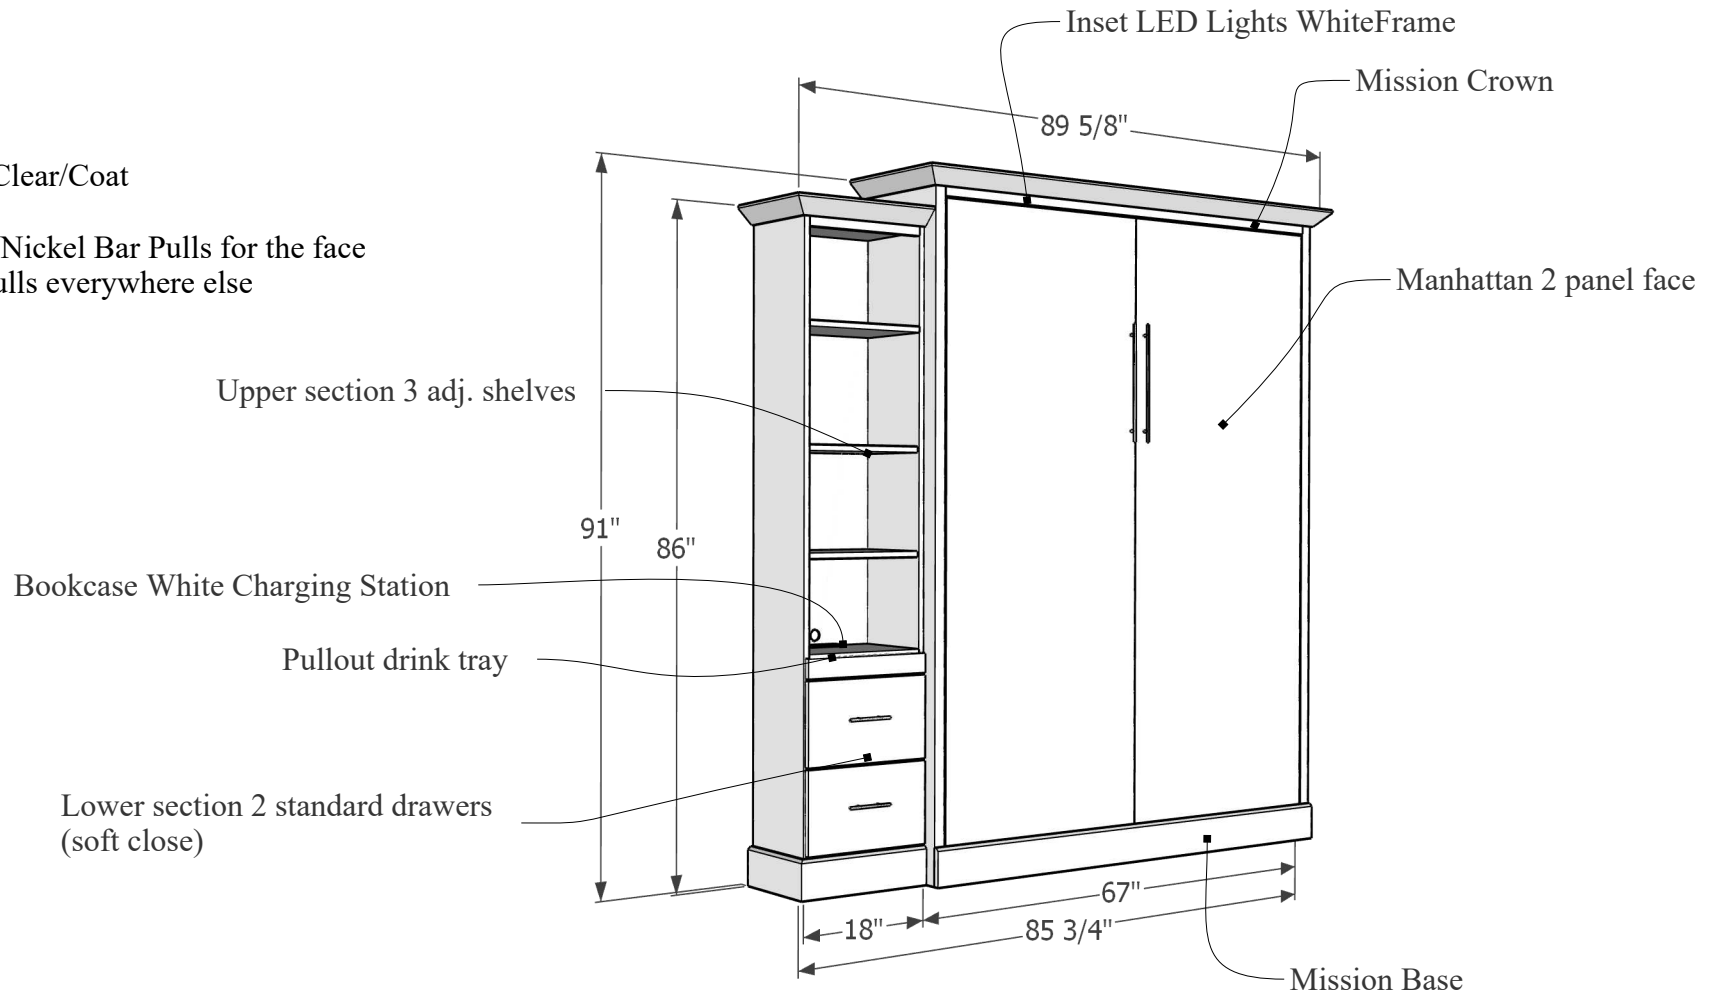

A 02

A

Style 112-0126
Work Order 1543

Size: Queen

Wood: Maple

Color: Natural Clear/Coat

Hardware: 16" Nickel Bar Pulls for the face
 6" Nickel Bar Pulls everywhere else

Main Drawing with Measurements