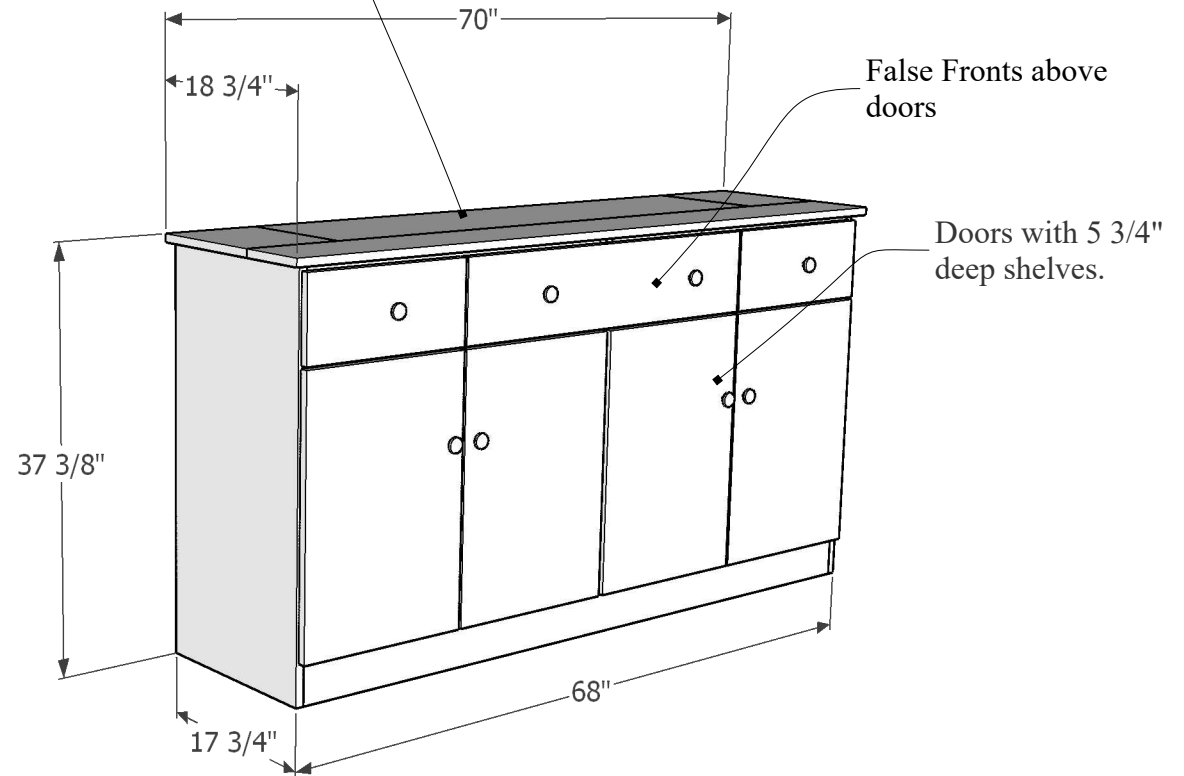

A 02

A

Style CAB-0326
Work Order 1574

Size: 70"w x 37 3/8"h x 18 3/4"d

Wood: Red Oak

Color: Red Chestnut

Hardware: Oil Rubbed Bronze 1 1/4" Knobs

TV Lift 32.5 Inch non swivel
 from www.tvcabinet.com
 For a 55" TV not larger than
 49 3/4"w x 28 1/2"h x 3 1/2"d