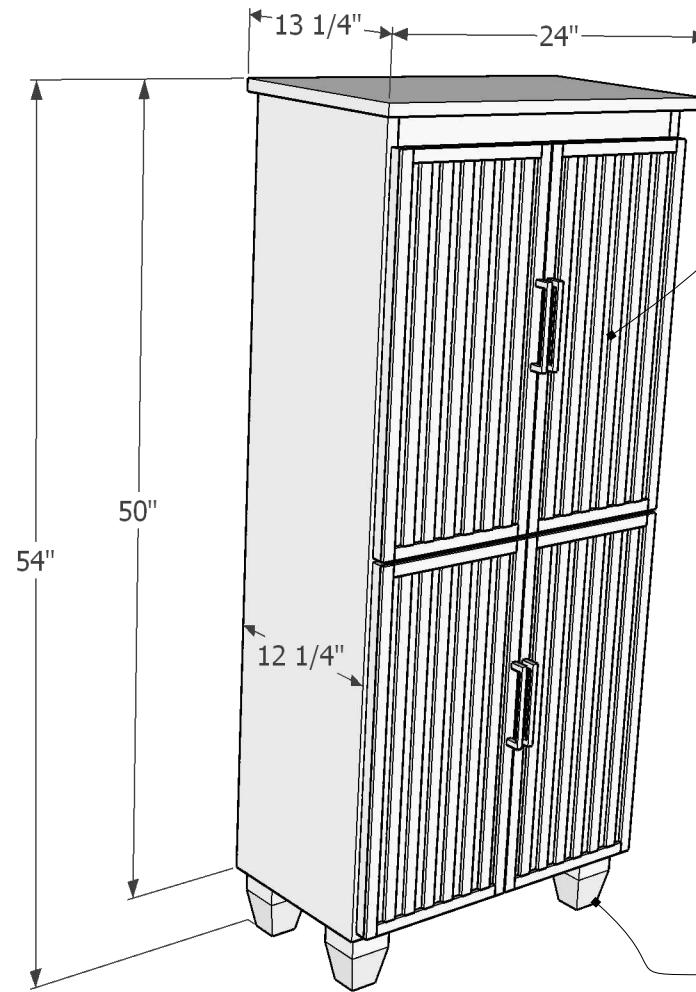

Size: 24"w x 54"h x 13 1/4"d

Hardware: Customer Suppled Gold Pulls

Info Page

It's like having your own shop!

Style CAB-0326

Work Order 1576

REVISIONS

	MM/DD/YY	REMARKS
1	--/--/-- ...	
2	--/--/-- ...	
3	--/--/-- ...	
4	--/--/-- ...	
5	--/--/-- ...	

02

A

Style CAB-0326
Work Order 1576

Size: 24"w x 54"h x 13 1/4"d

Wood: Maple

Color: SW 7728 Green Sprout

Hardware: Customer Supplied Gold Pulls

NOTE: We have done a stain color of Green Sprout. This will be the true lacquer paint