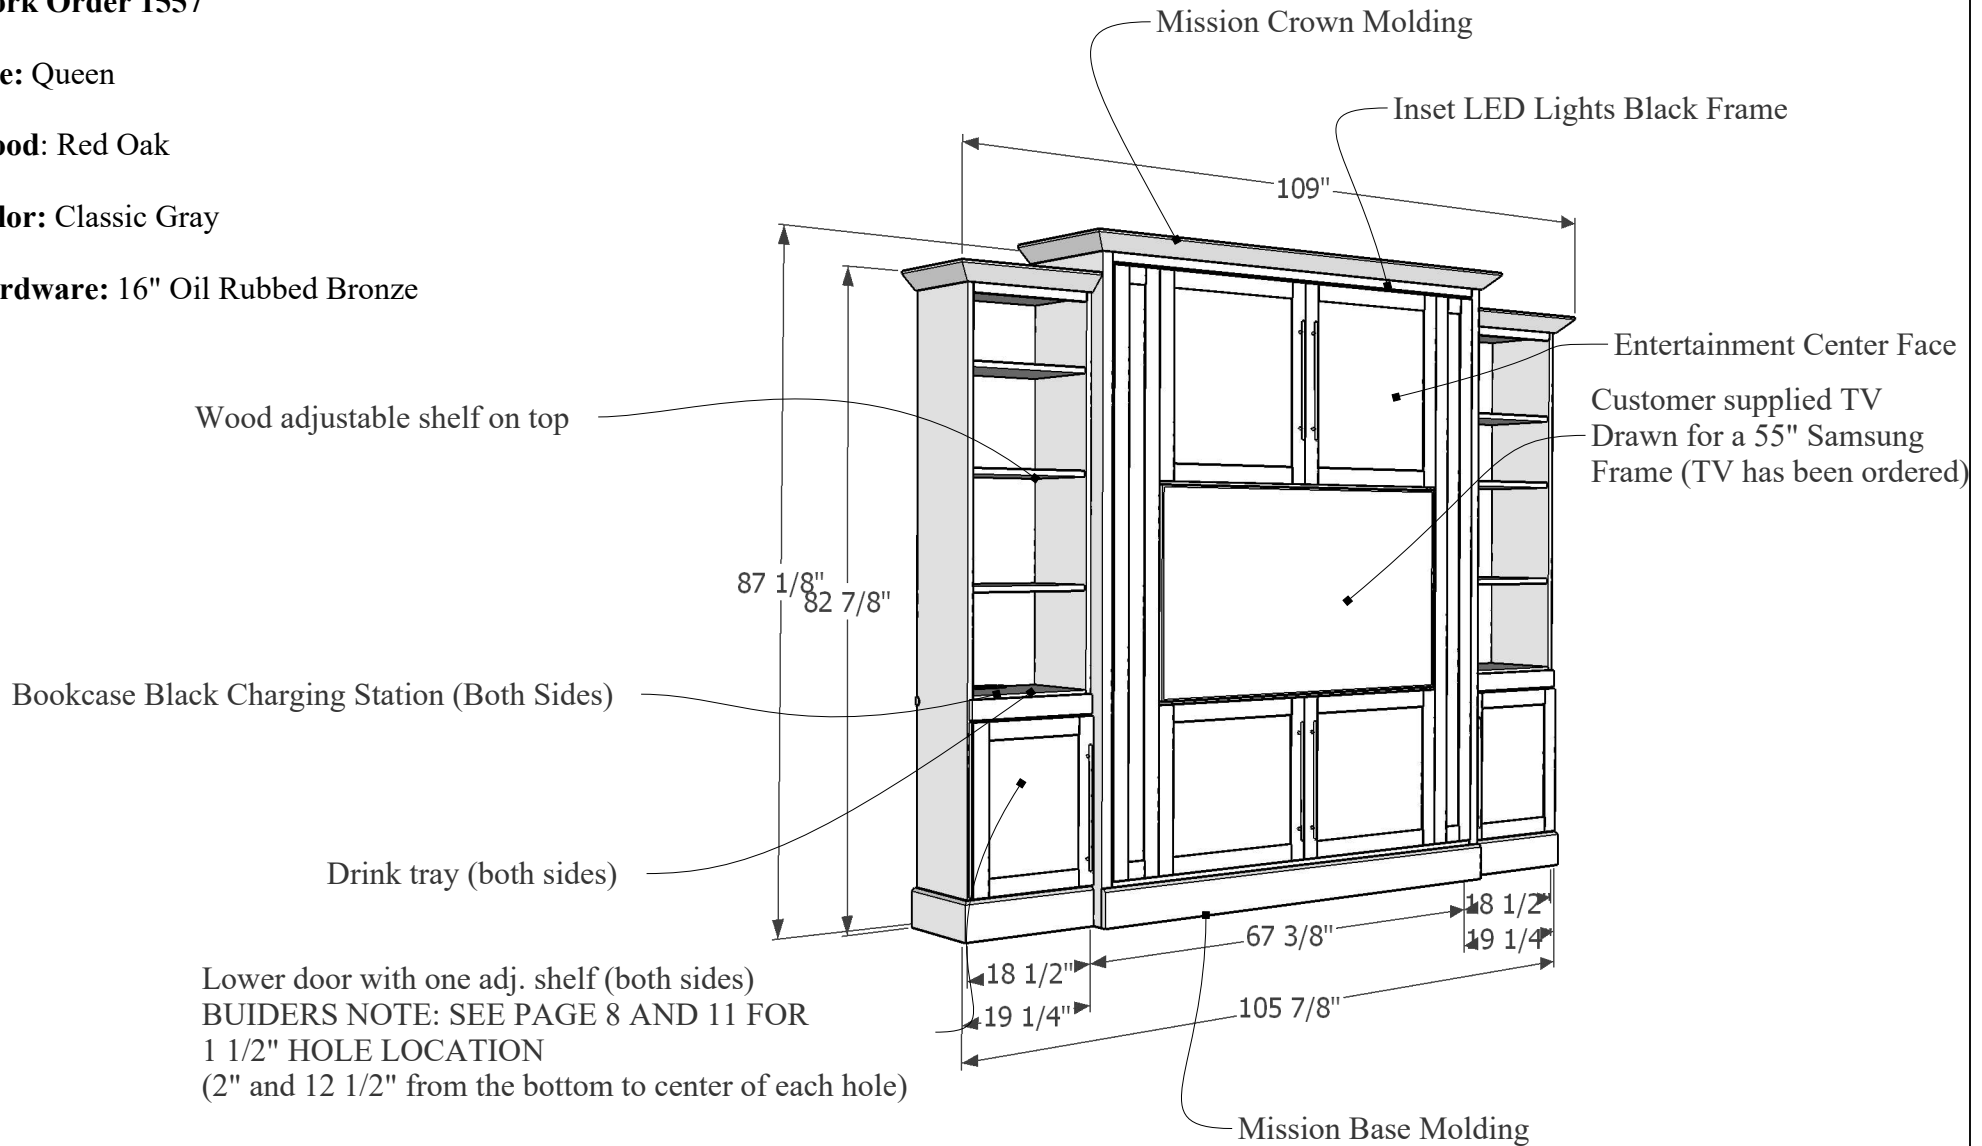

A 02

A

**Style 1616-0326b**  
**Work Order 1557**

**Size:** Queen

**Wood:** Red Oak

**Color:** Classic Gray

**Hardware:** 16" Oil Rubbed Bronze

Main Drawing with Measurements