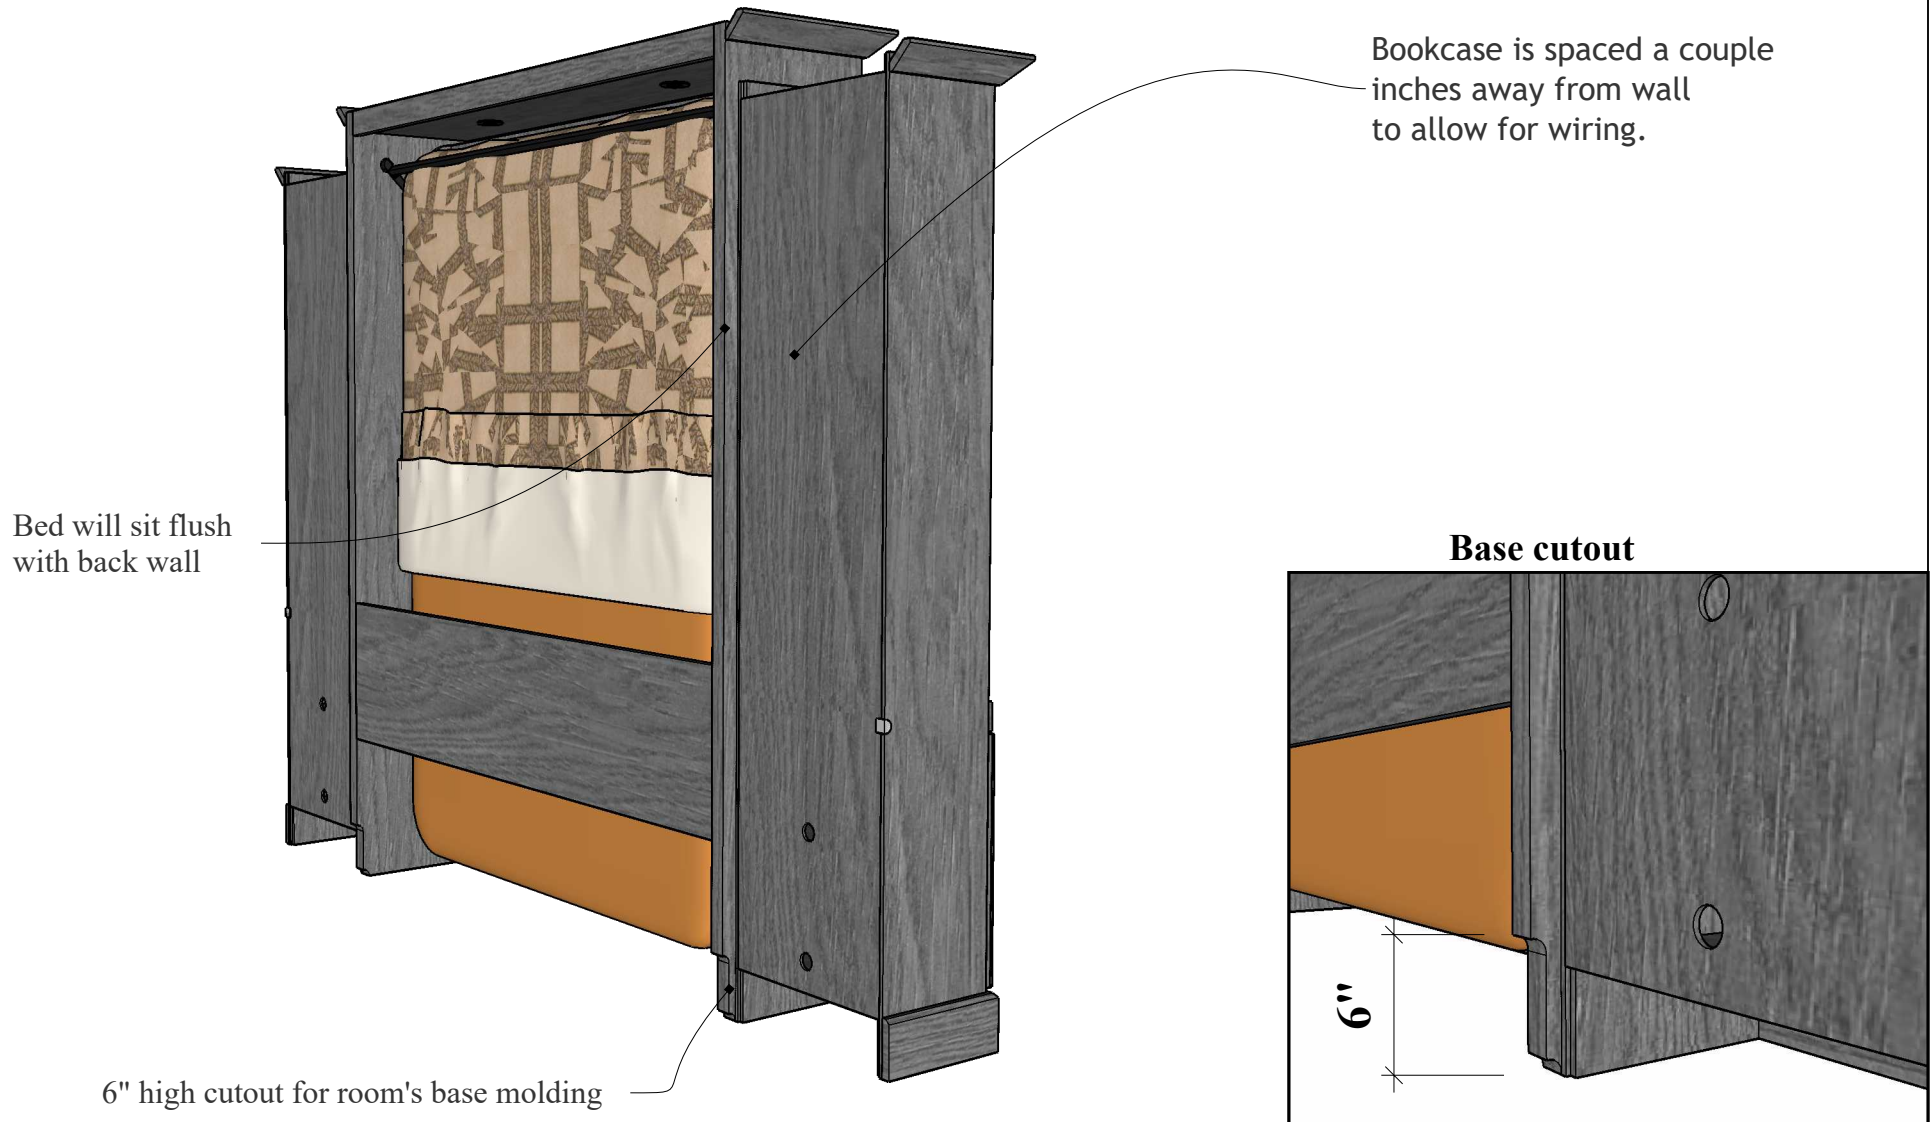

Base Molding Cutout

Base Molding Cutout

It's like having your own shop!

Style 1616-0326b
Work Order 1557

REVISIONS

	MM/DD/YY	REMARKS
1	--/--/--	...
2	--/--/--	...
3	--/--/--	...
4	--/--/--	...
5	--/--/--	...

08

A