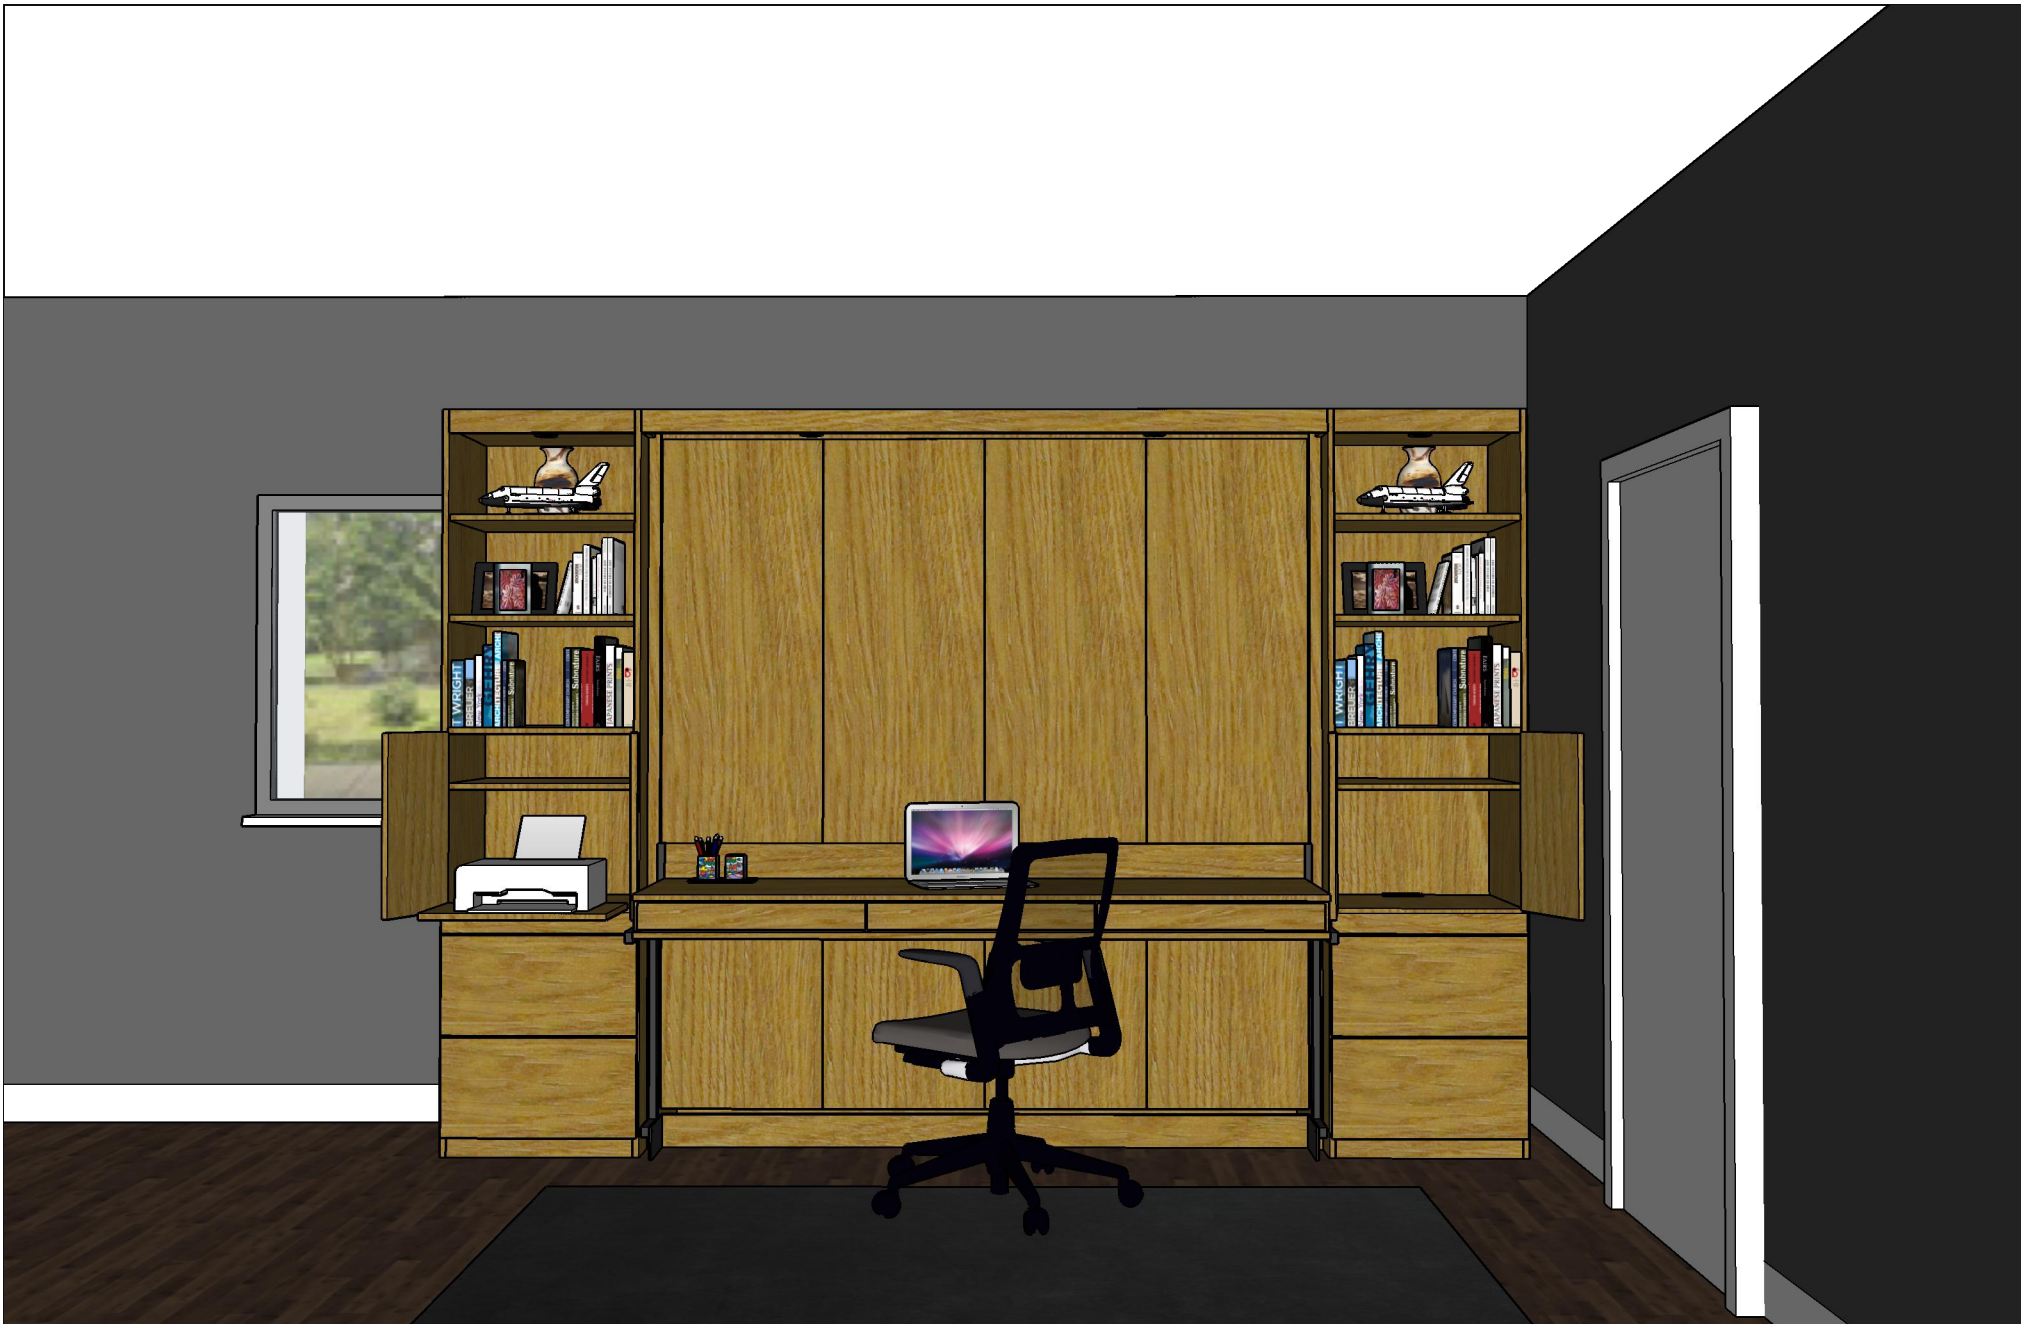

Bookcase Open

It's like having your own shop!

121-0326
Work Order 1568

REVISIONS

	MM/DD/YY	REMARKS
1	1/15/26	Removed hardware
2	--/--/--	...
3	--/--/--	...
4	--/--/--	...
5	--/--/--	...