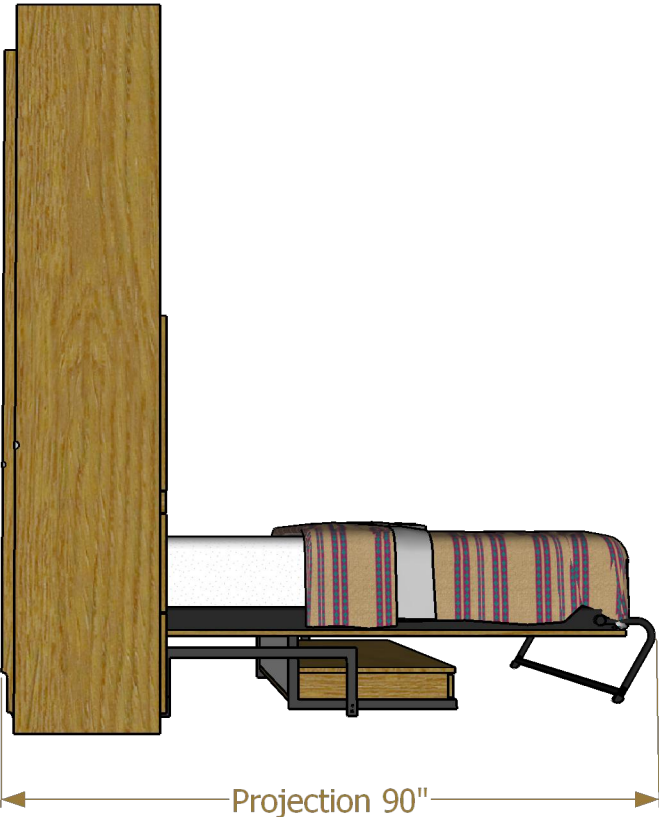

121-0326
Work Order 1568
King
Golden Oak

Drawing Projection

It's like having your own shop!

121-0326
Work Order 1568

REVISIONS

	MM/DD/YY	REMARKS
1	1/15/26	Removed hardware
2	--/--/--	...
3	--/--/--	...
4	--/--/--	...
5	--/--/--	...

A 04