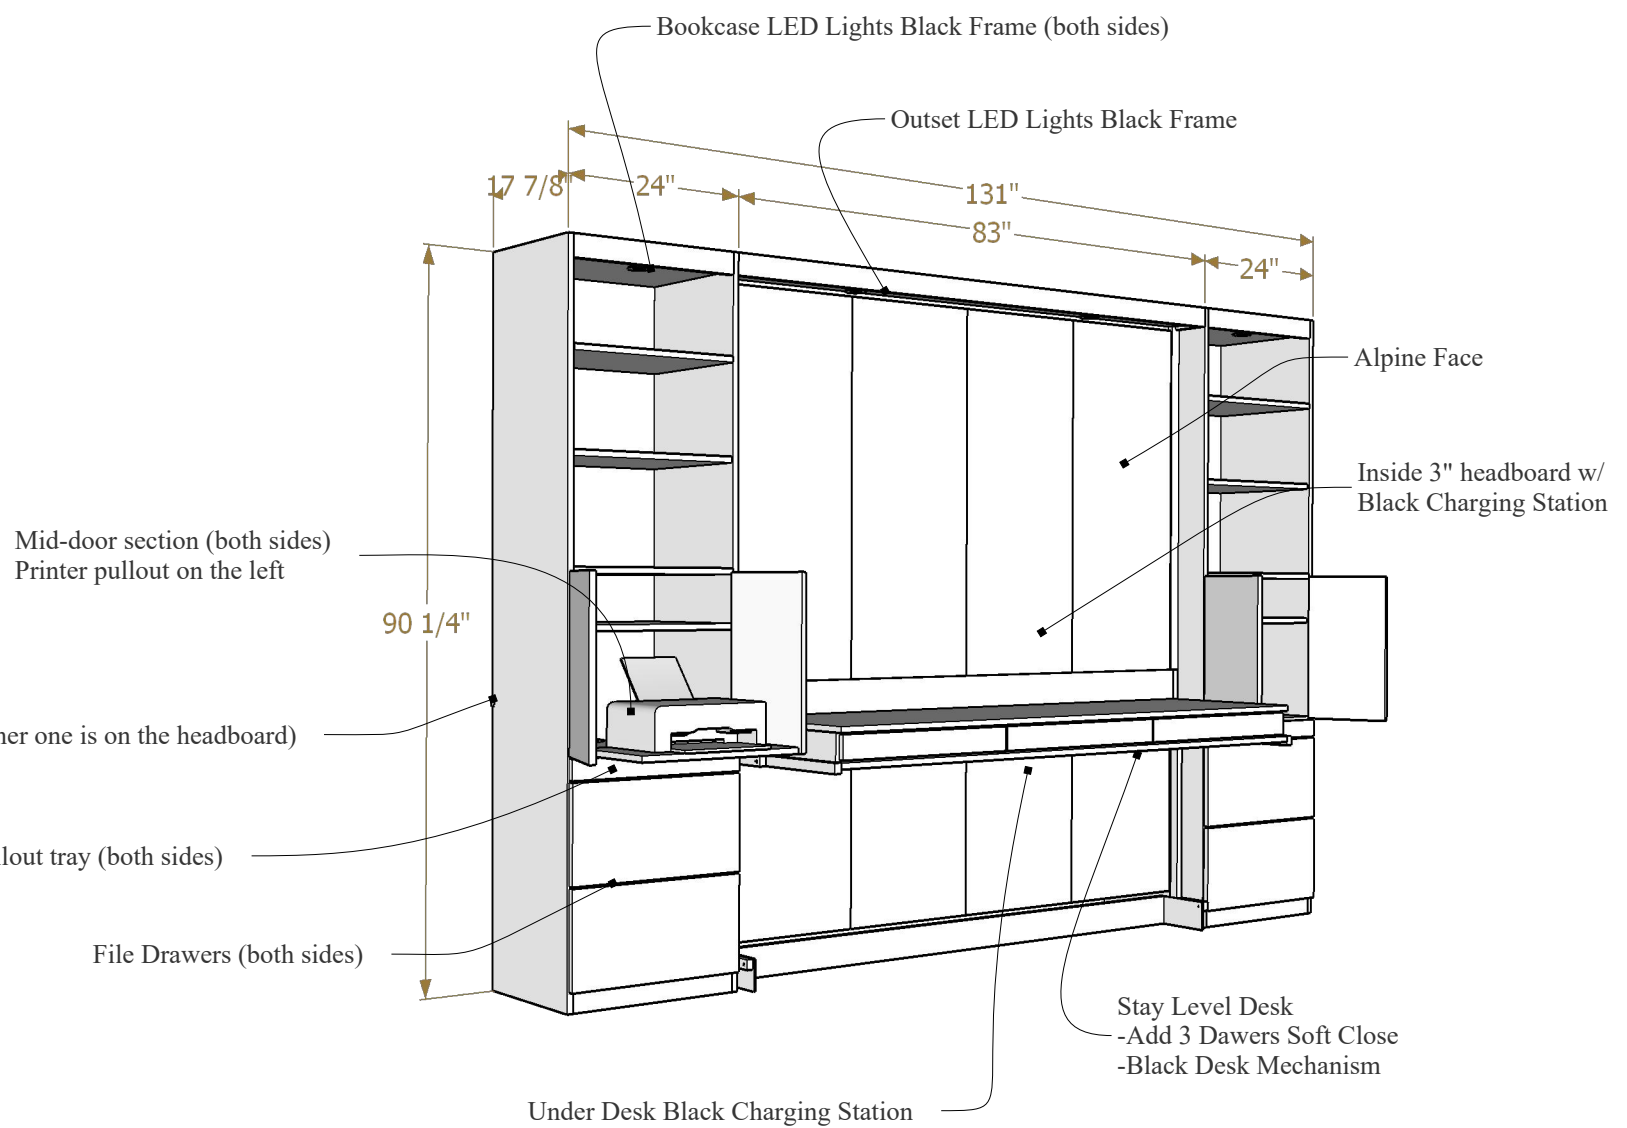

A 02

A

121-0326
Work Order 1568

Size: King

Wood: Oak

Color: Golden Oak

Hardware: No Hardware
 (customer installing)

This order does have a King
 Orthopedic Pillowtop Mattress