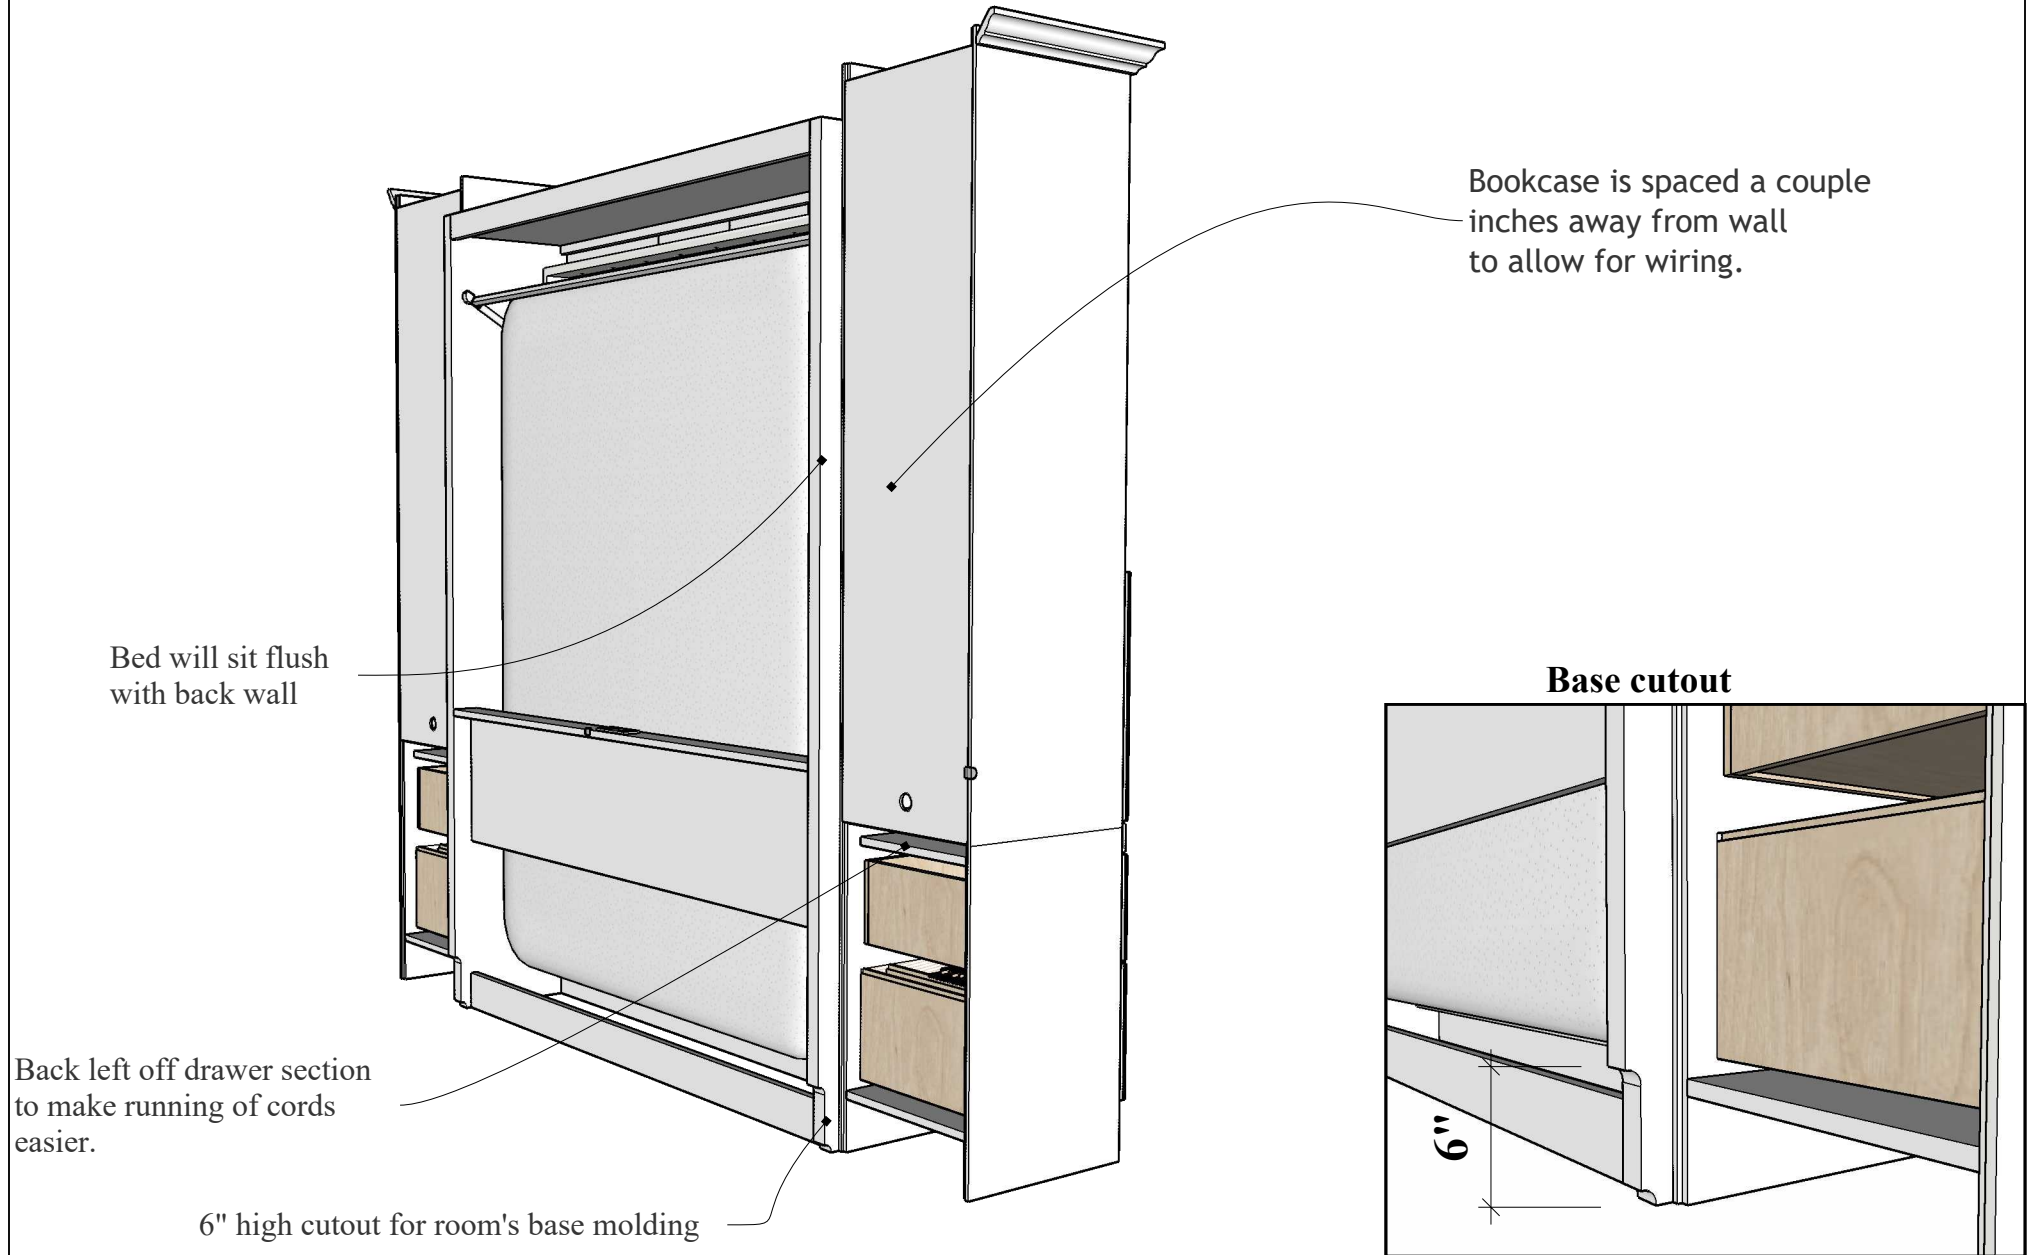

Base Molding Cutout

Base Molding Cutout

It's like having your own shop!

Style 123-0226b
Work Order 1533

REVISIONS

	MM/DD/YY	REMARKS
1	10/20/25	Made bookcase 16 1/2"w, taller (95") and in 2 pcs.
2		Added glass shelves, made front header facia
3		removable and taller, customer's hardware, added
4		lock on the bottom right drawer
5	12/16/25	See page 2 for more revisions.

08

A