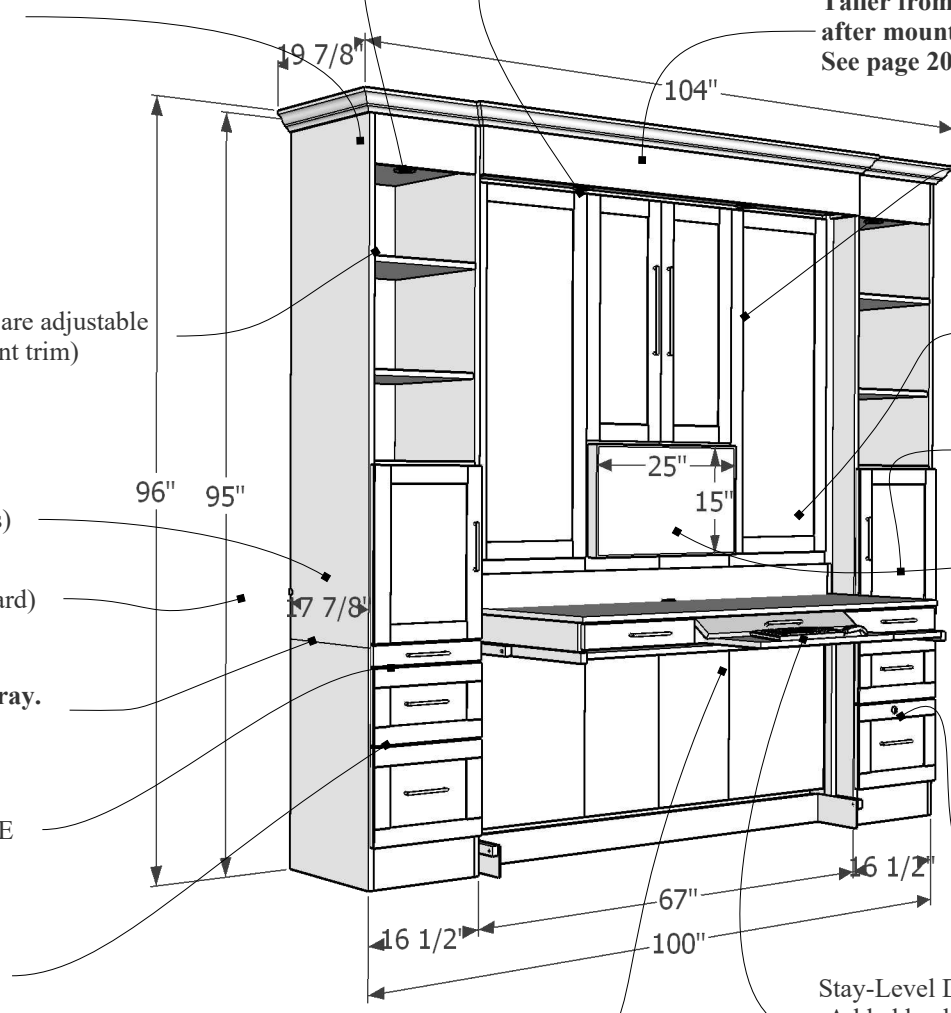

Drink tray (both sides)
 BUILDERS NOTE: HARDWARE
 ON THE DRINK TRAYS

Standard drawer top
 File drawer bottom
 (both sides)

Under Desk White Charging Station

Bookcase LED Lights White Frame (both sides)

Outlet LED Lights White Frame

Taller from facia that is made to put on
 after mounting the bed to the wall.
 See page 20

Templeton Face
 (modified for monitor)

Inside 3" headboard with
 White Charging Station

Printer pullout (Right side only)
 (printer will have to be tuned
 90 degrees to fit)

Made for 25" w x 15" h
 monitor. Customer is
 not sending the monitor.

Lock on bottom right
 drawer

Stay-Level Desk
 -Added keyboard tray
 -Added 2 drawers
 -White Desk Mechanism

Main Drawing with Measurements