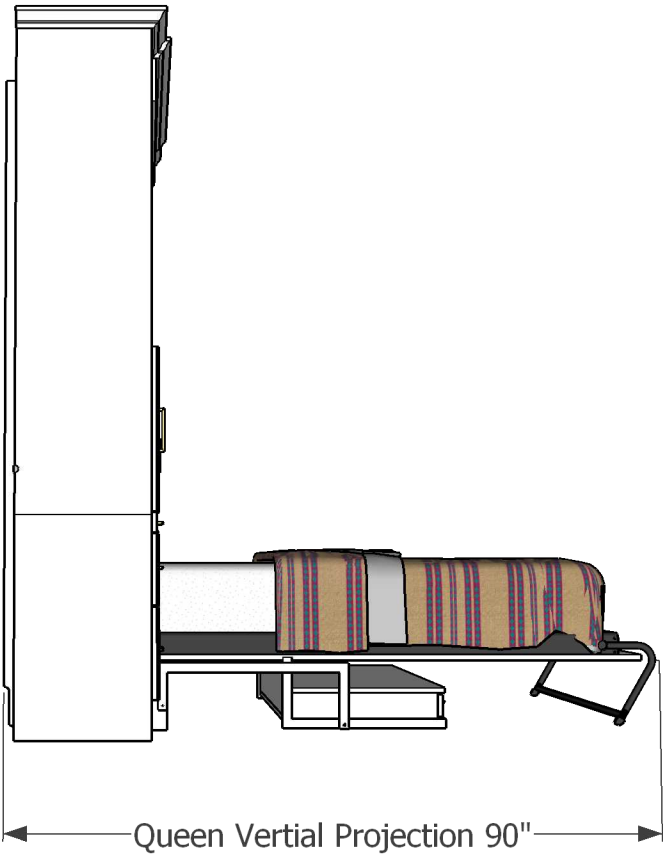

Style 123-0226b
Work Order 1533
Queen
White Lacquer

Drawing Projection

It's like having your own shop!

Style 123-0226b
Work Order 1533

REVISIONS		
	MM/DD/YY	REMARKS
1	10/20/25	Made bookcase 16 1/2"w, taller (95") and in 2 pcs.
2		Added glass shelves, made front header facia
3		removable and taller, customer's hardware, added
4		lock on the bottom right drawer
5	12/16/25	See page 2 for more revisions.

A 04
A