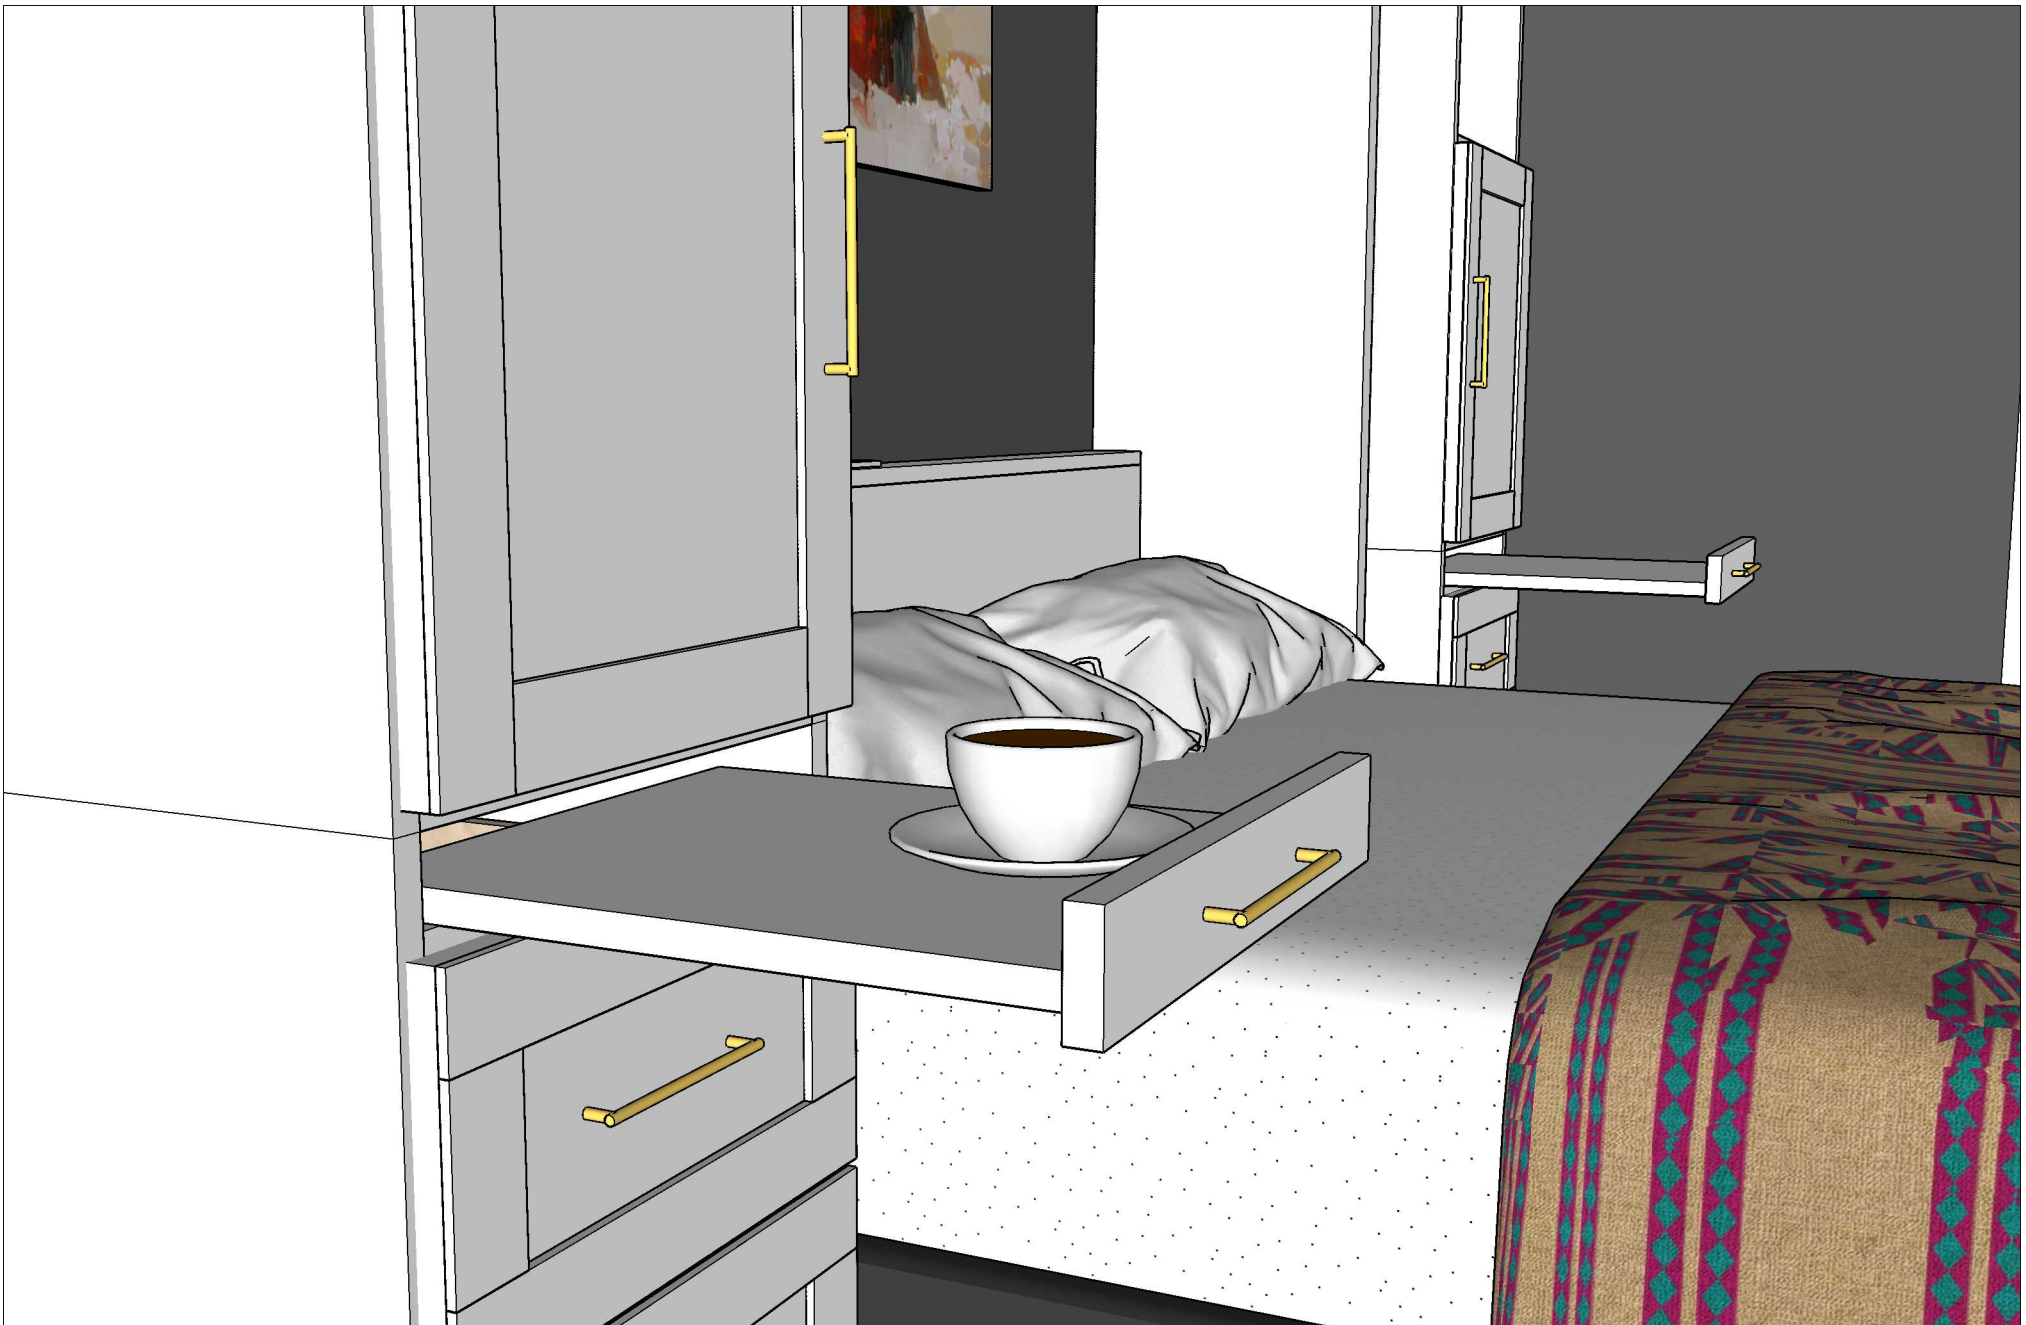

Drink Trays

It's like having your own shop!

Style 123-0226b

Work Order 1533

REVISIONS

	MM/DD/YY	REMARKS
1	10/20/25	Made bookcase 16 1/2"w, taller (95") and in 2 pcs.
2		Added glass shelves, made front header facia
3		removable and taller, customer's hardware, added
4		lock on the bottom right drawer
5	12/16/25	See page 2 for more revisions.

09

A