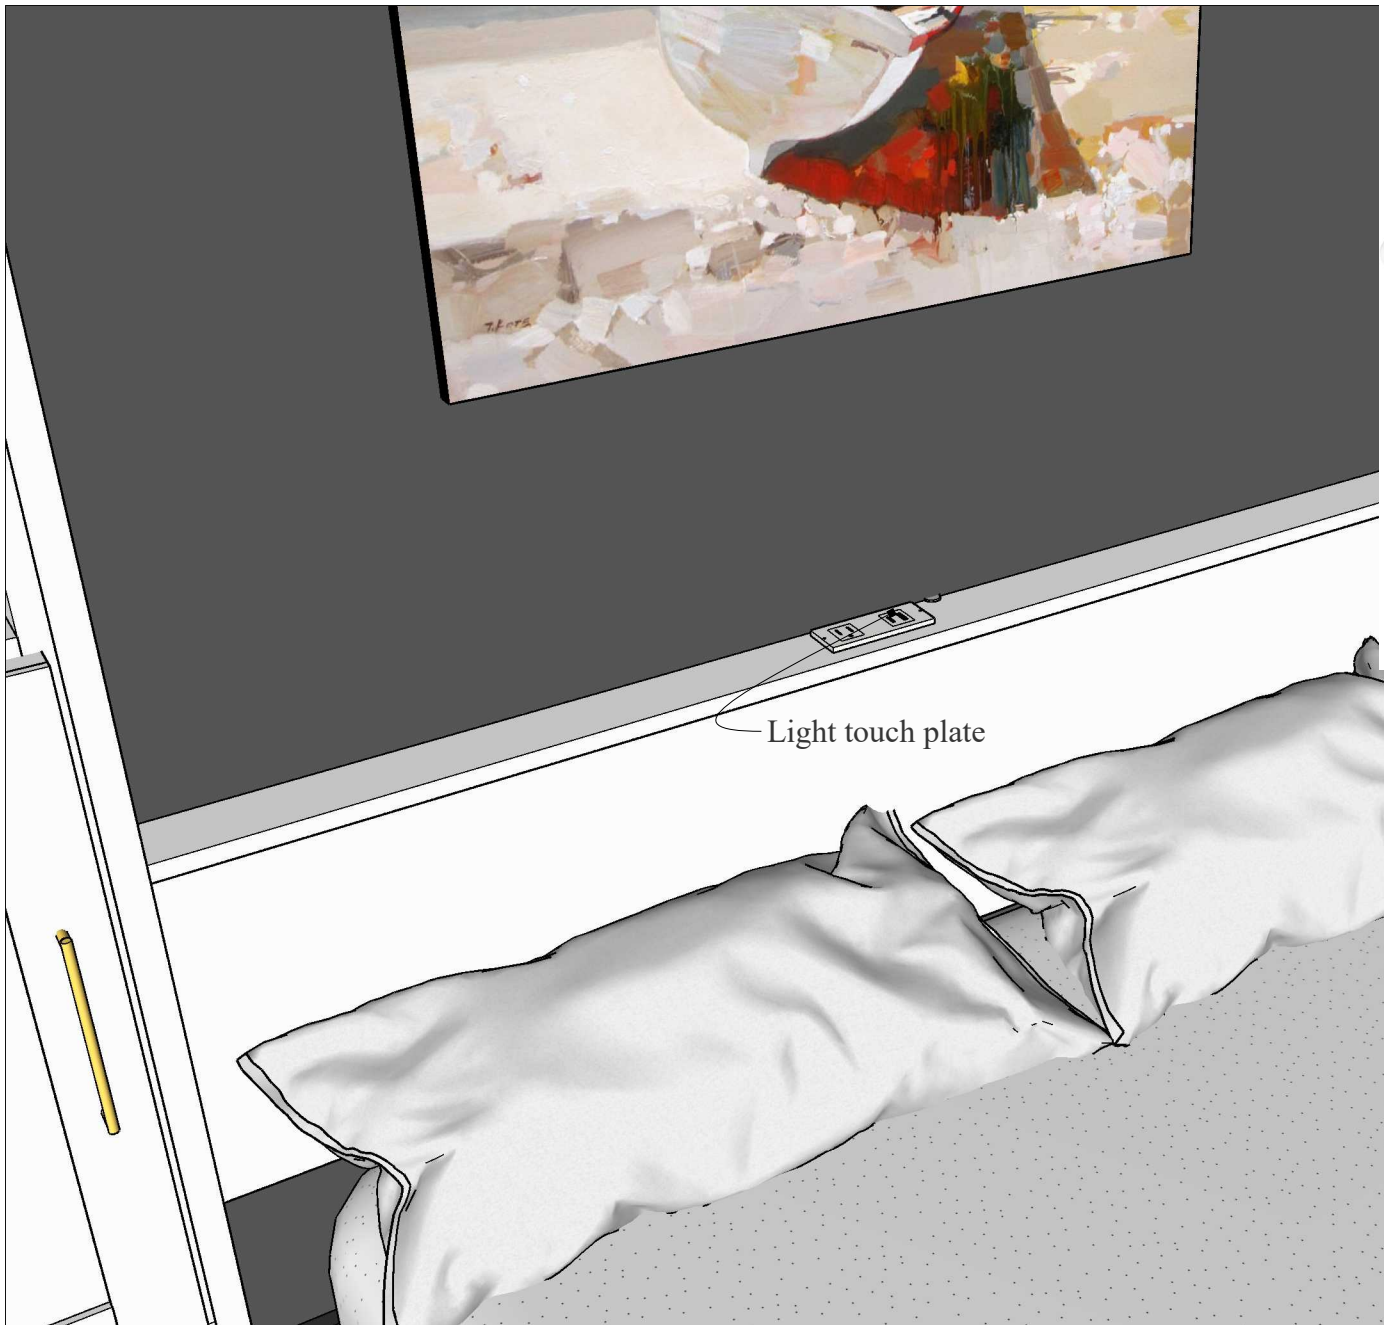

Taller from facia that is made to put on
 after mounting the bed to the wall.
 See page 20

Templeton Face
 (modified for monitor)

Inside 3" headboard with
 White Charging Station

Printer pullout (Right side only)
 (printer will have to be tuned
 90 degrees to fit)

Bookcase Charging Station

It's like having your own shop!

Style 123-0226b
Work Order 1533

REVISIONS

	MM/DD/YY	REMARKS
1	10/20/25	Made bookcase 16 1/2"w, taller (95") and in 2 pcs.
2		Added glass shelves, made front header facia
3		removable and taller, customer's hardware, added
4		lock on the bottom right drawer
5	12/16/25	See page 2 for more revisions.

Light touch plate

Headboard

It's like having your own shop!

Style 123-0226b
Work Order 1533

REVISIONS

	MM/DD/YY	REMARKS
1	10/20/25	Made bookcase 16 1/2"w, taller (95") and in 2 pcs.
2		Added glass shelves, made front header facia
3		removable and taller, customer's hardware, added
4		lock on the bottom right drawer
5	12/16/25	See page 2 for more revisions.