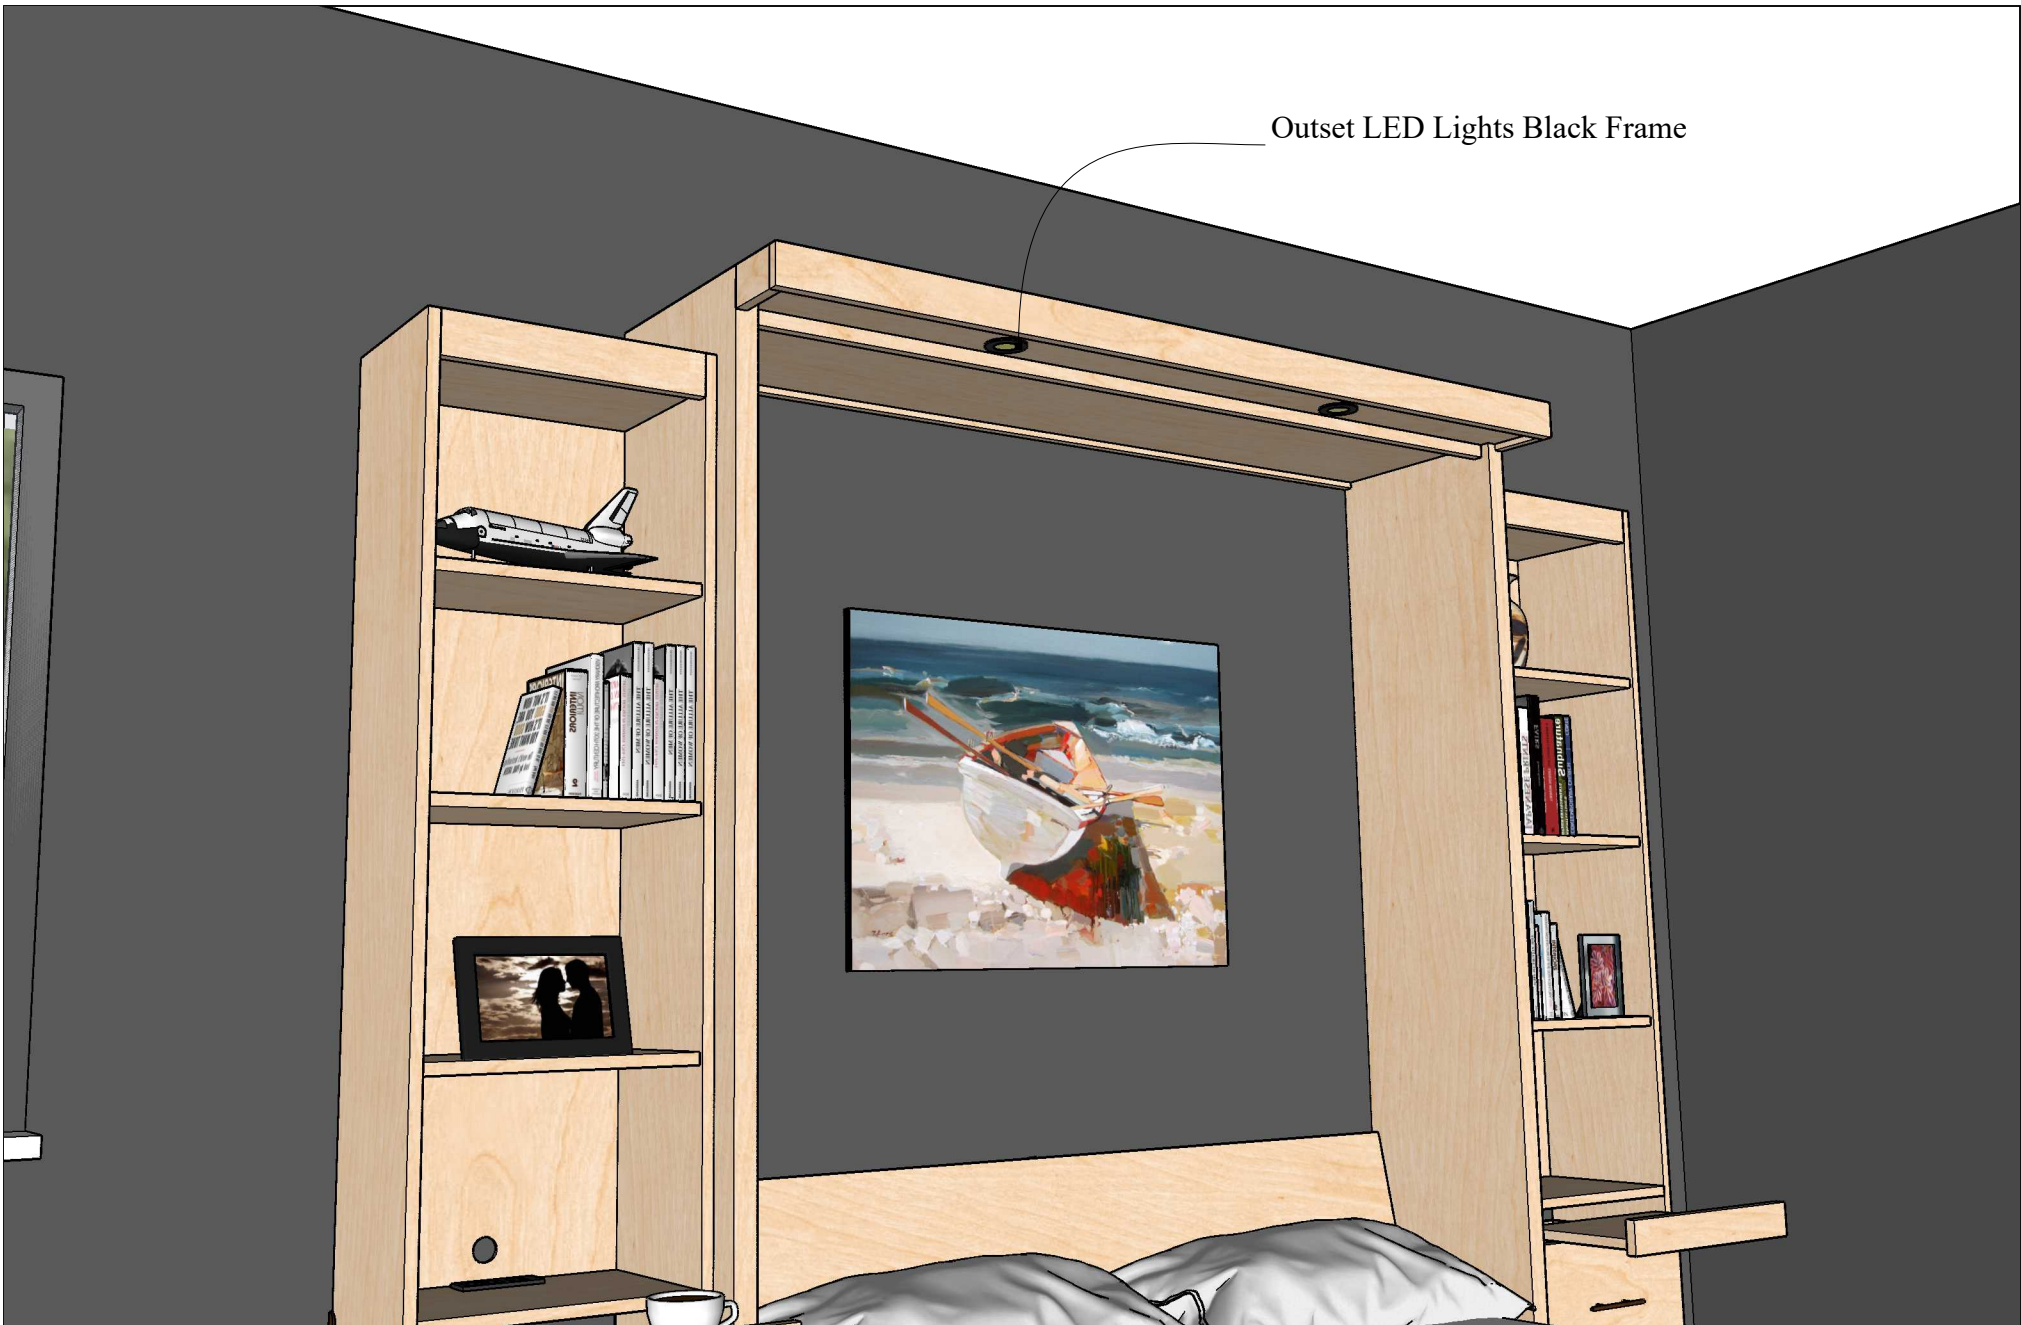

Outset LED Lights Black Frame

Lights

It's like having your own shop!

Style 121-0226
Work Order 1573

REVISIONS

	MM/DD/YY	REMARKS
1	1/19/26	Added Soft Close to desk
2	1/21/26	Changed Hardware to Oil Rubbed Bronze
3	--/--/--	...
4	--/--/--	...
5	--/--/--	...

10

A