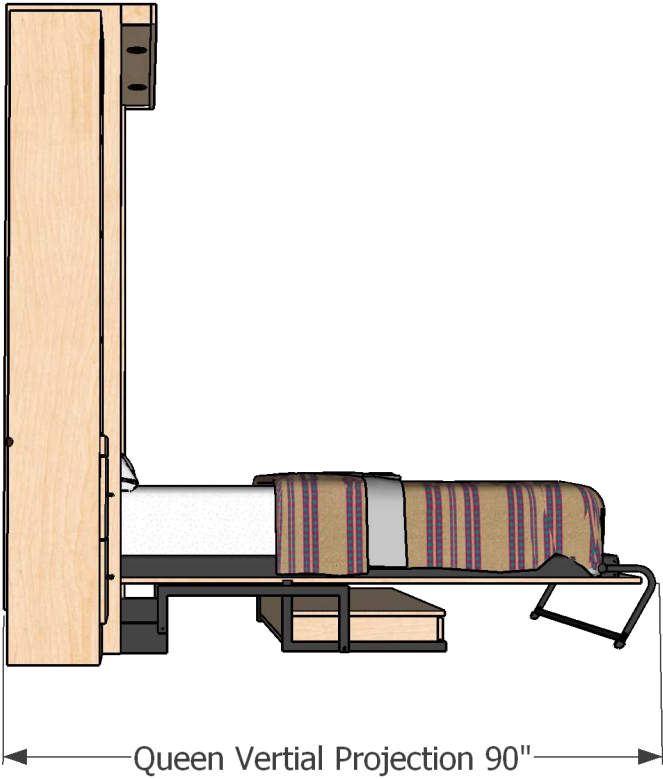

Style 121-0226
Work Order 1573
Queen
Cherry Stain

Drawing Projection

It's like having your own shop!

Style 121-0226
Work Order 1573

REVISIONS		
	MM/DD/YY	REMARKS
1	1/19/26	Added Soft Close to desk
2	1/21/26	Changed Hardware to Oil Rubbed Bronze
3	--/--/--	...
4	--/--/--	...
5	--/--/--	...

A 04