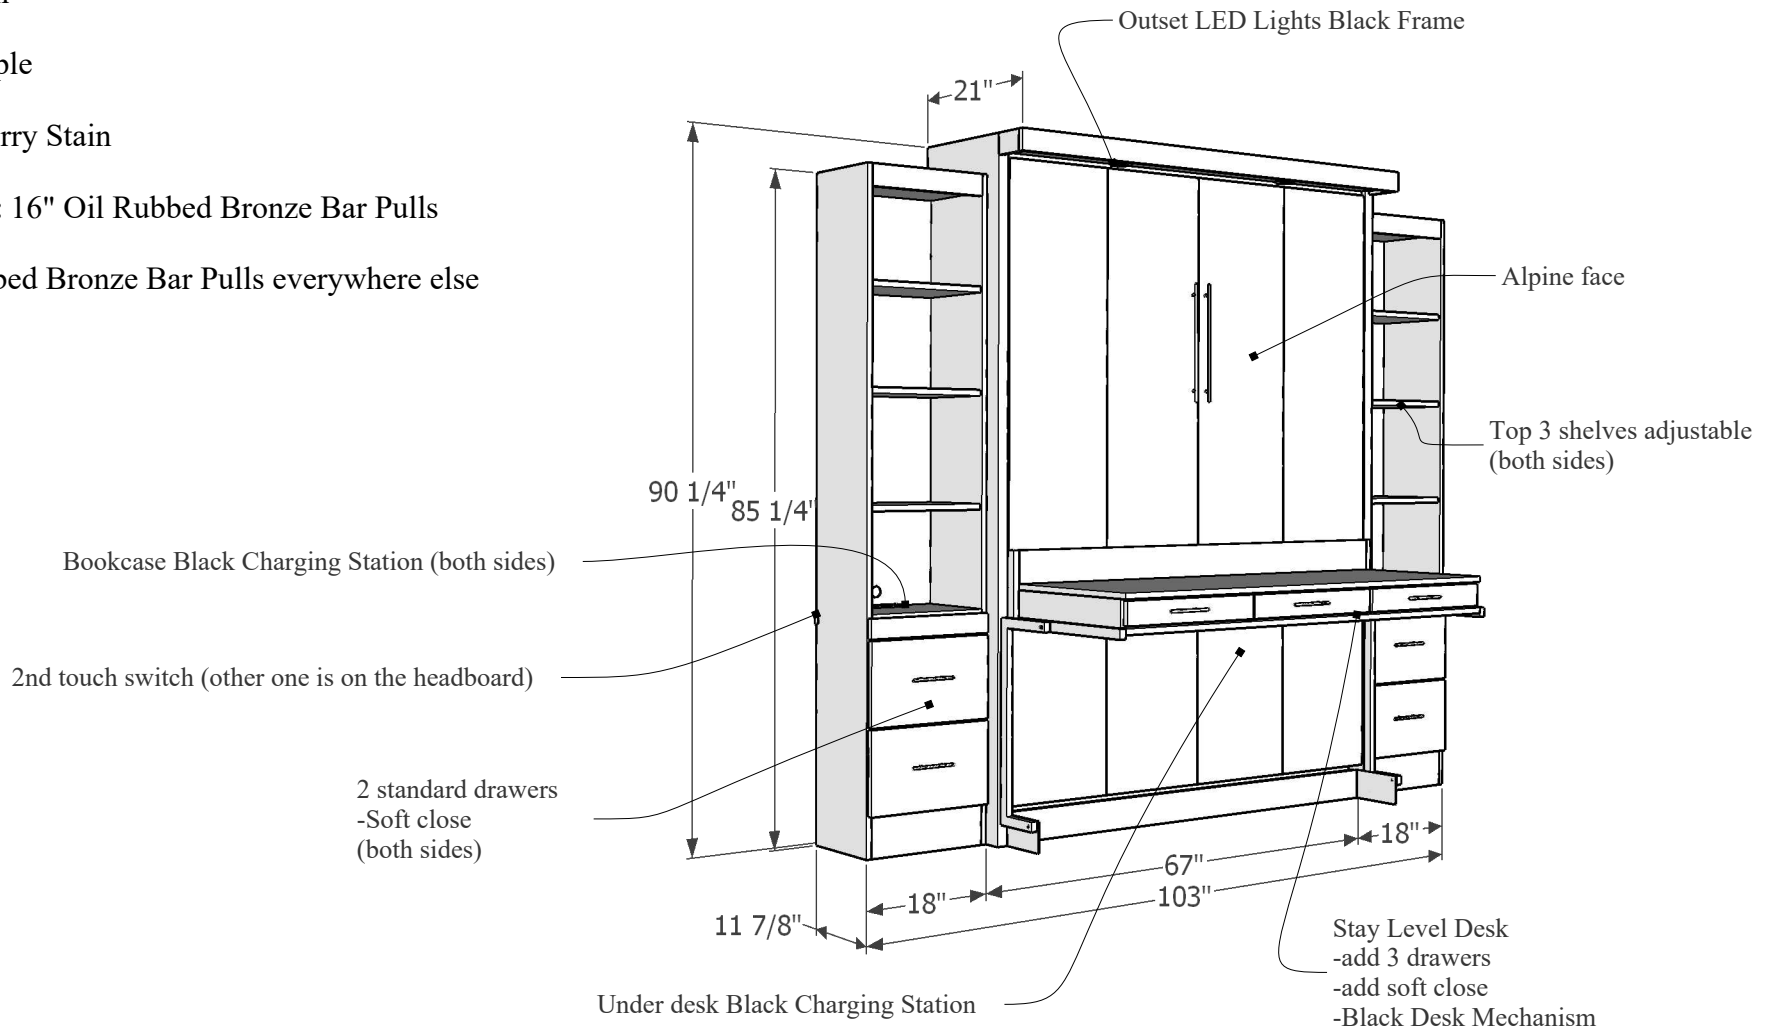

**Size:** Queen

**Wood:** Maple

**Color:** Cherry Stain

**Hardware:** 16" Oil Rubbed Bronze Bar Pulls  
 for the face  
 6" Oil Rubbed Bronze Bar Pulls everywhere else

Main Drawing with Measurements

It's like having your own shop!