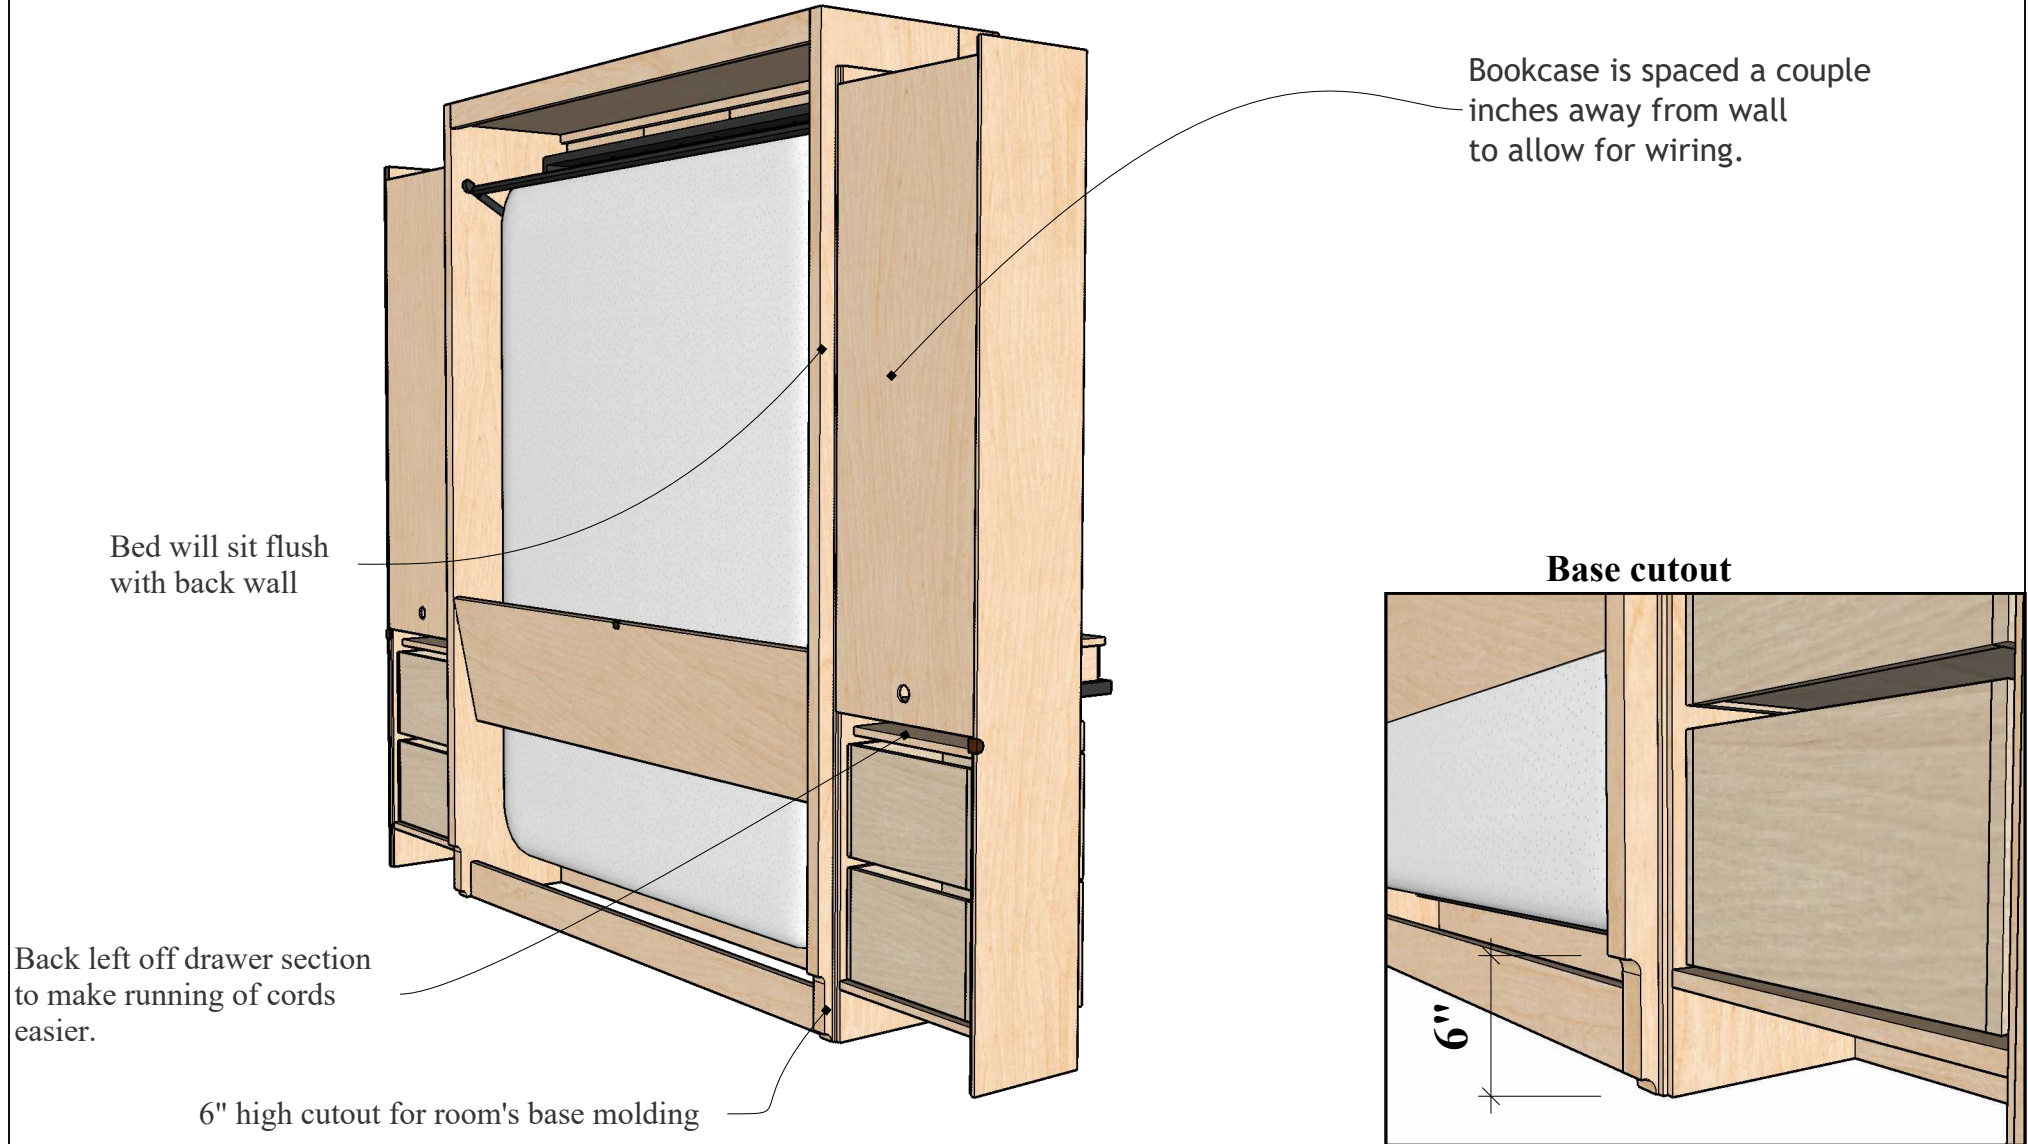

Base Molding Cutout

Base Molding Cutout

It's like having your own shop!

Style 121-0226
Work Order 1573

REVISIONS

	MM/DD/YY	REMARKS
1	1/19/26	Added Soft Close to desk
2	1/21/26	Changed Hardware to Oil Rubbed Bronze
3	--/--/--	...
4	--/--/--	...
5	--/--/--	...

08

A