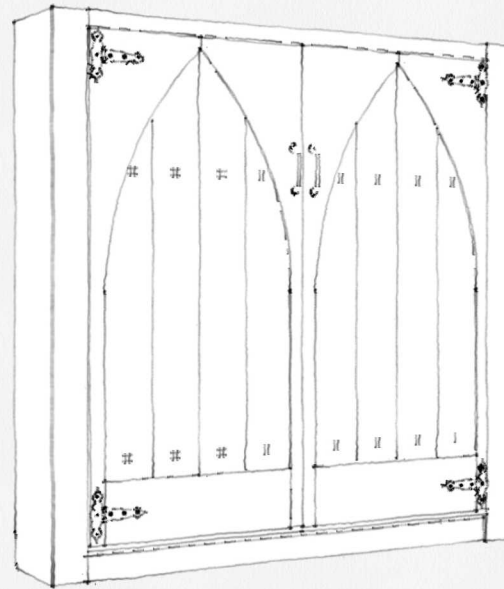

More Extras

More extras can be added to your murphy bed design. Examples of those can be found at:

www.wwbeds.com/murphy-bed-extras

More Extras

It's like having your own shop!

Style 116-0226
Work Order 1523

REVISIONS

	MM/DD/YY	REMARKS
1	9/23/25	Updated the base molding cutout
2	9/26/25	Corrected Name
3	--/--/--	...
4	--/--/--	...
5	--/--/--	...