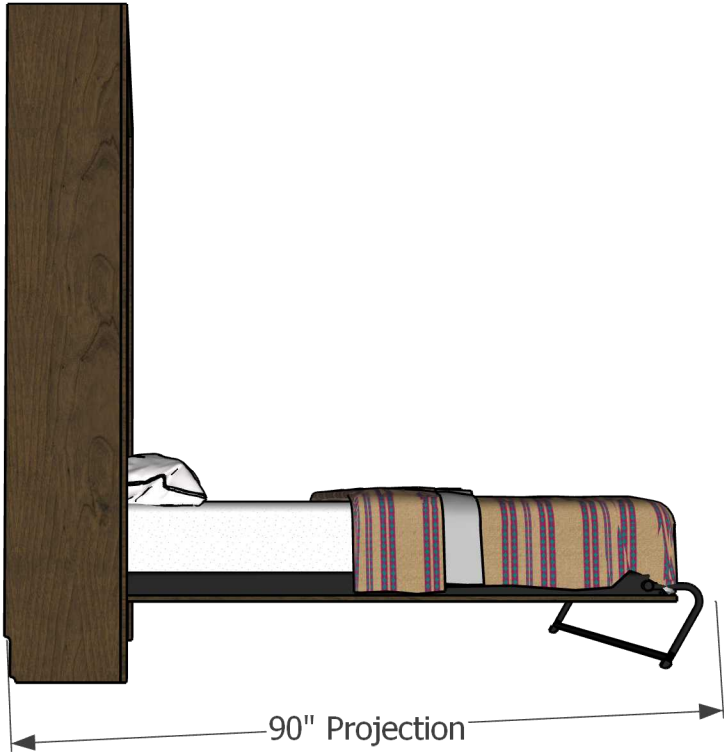

Style 116-0226
Work Order 1523
King
Distressed Dark Walnut

Drawing Projection

It's like having your own shop!

Style 116-0226
Work Order 1523

REVISIONS		
	MM/DD/YY	REMARKS
1	9/23/25	Updated the base molding cutout
2	9/26/25	Corrected Name
3	--/--/--	...
4	--/--/--	...
5	--/--/--	...

A 04