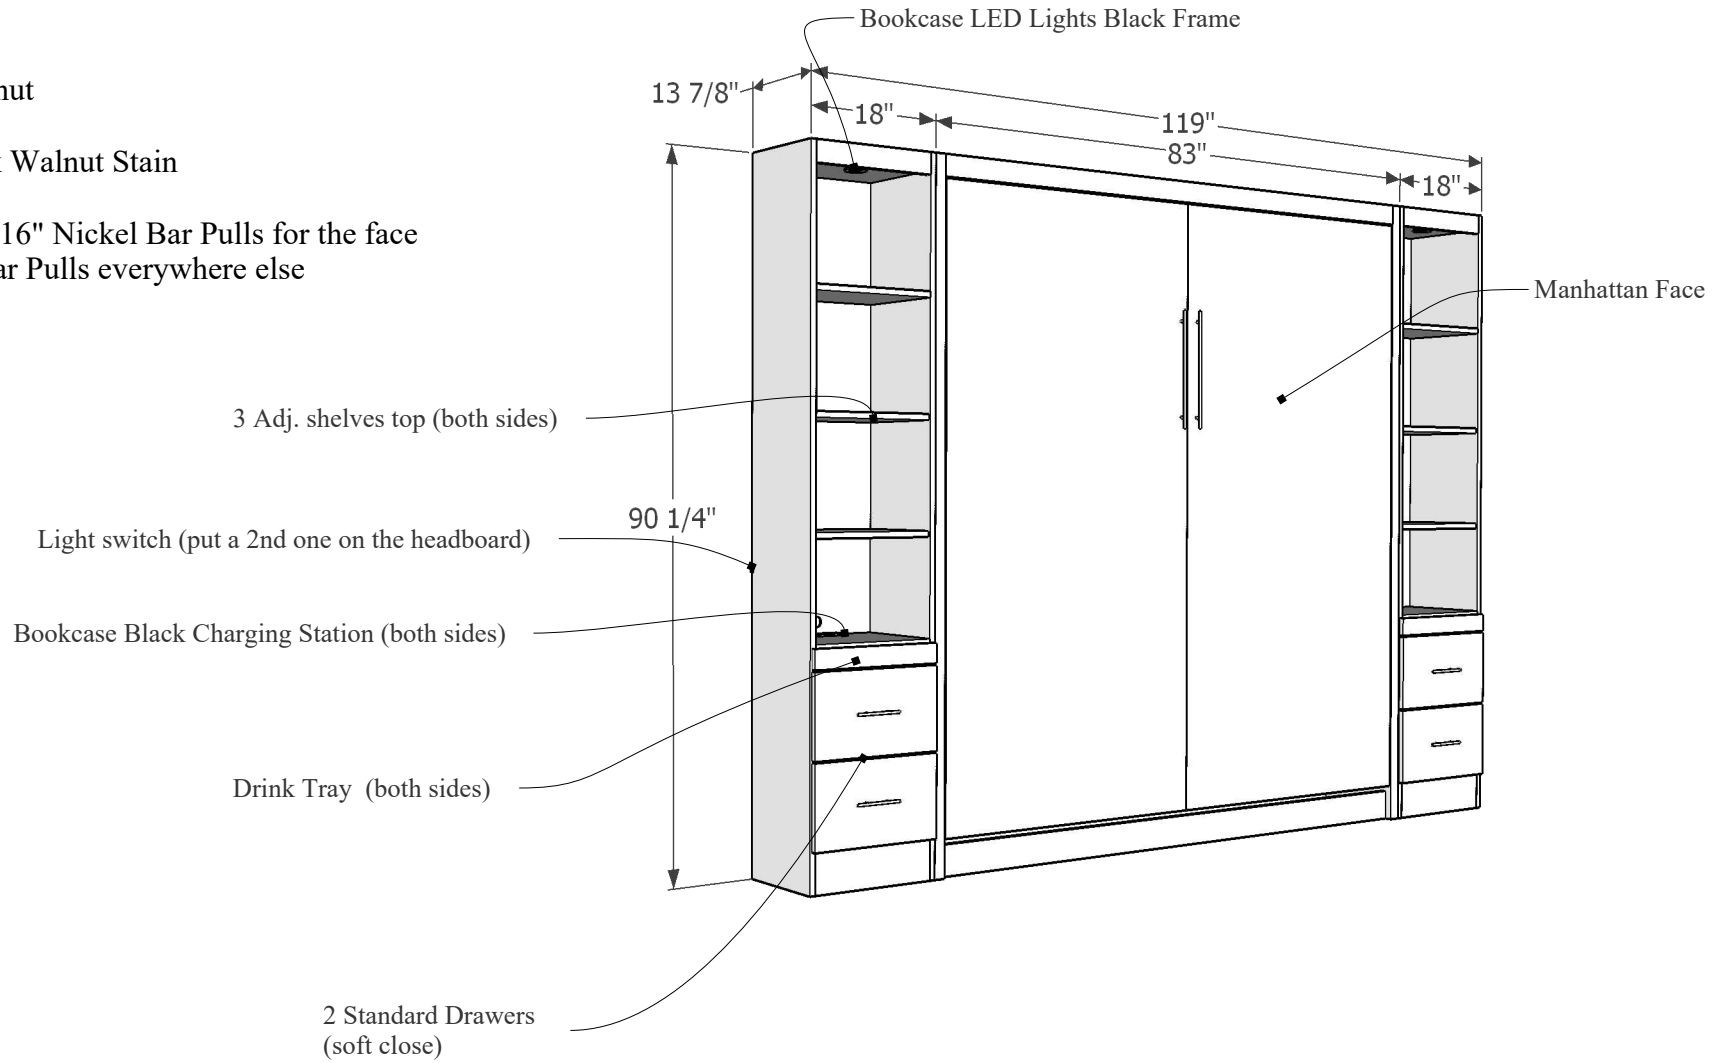

Style 112-0226
Work Order 1571

Size: King

Wood: Walnut

Color: Dark Walnut Stain

Hardware: 16" Nickel Bar Pulls for the face
6" Nickel Bar Pulls everywhere else

This Work Order has a King
Orthopedic Pillow Top Mattress

Main Drawing with Measurements

It's like having your own shop!

Style 112-0226
Work Order 1571

REVISIONS

	MM/DD/YY	REMARKS
1	--/--/--	...
2	--/--/--	...
3	--/--/--	...
4	--/--/--	...
5	--/--/--	...

03

A