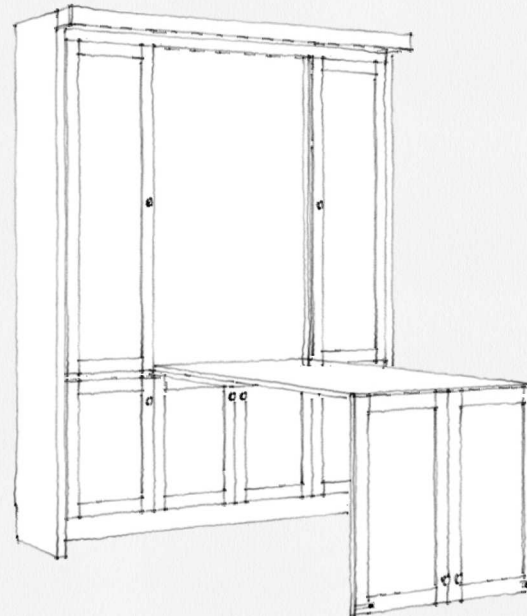

More Extras

More extras can be added to your murphy bed design. Examples of those can be found at:

www.wwbeds.com/murphy-bed-extras

More Extras

It's like having your own shop!

Style 138-0126

Inv. 5728

REVISIONS

	MM/DD/YY	REMARKS
1	--/--/--	...
2	--/--/--	...
3	--/--/--	...
4	--/--/--	...
5	--/--/--	...