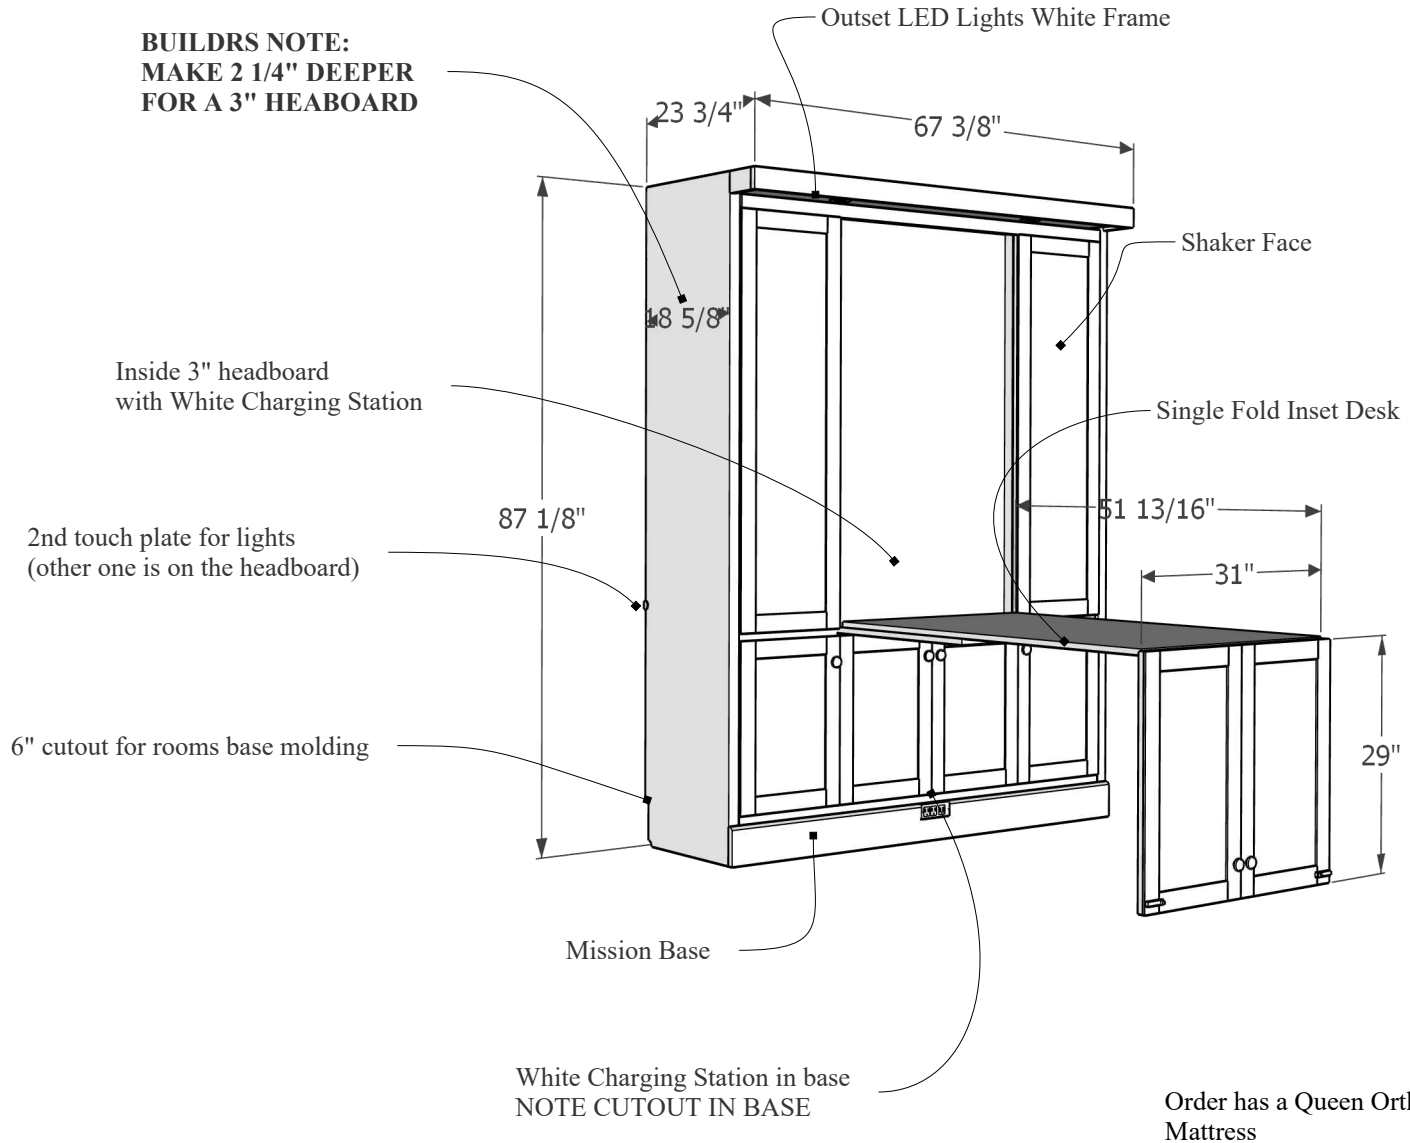

A

Style 1320-0126
Work Order 1560

Size: Queen

Wood: Painted Maple

Color: White Lacquer

Hardware: Nickel Knobs

Main Drawing with Measurements

It's like having your own shop!