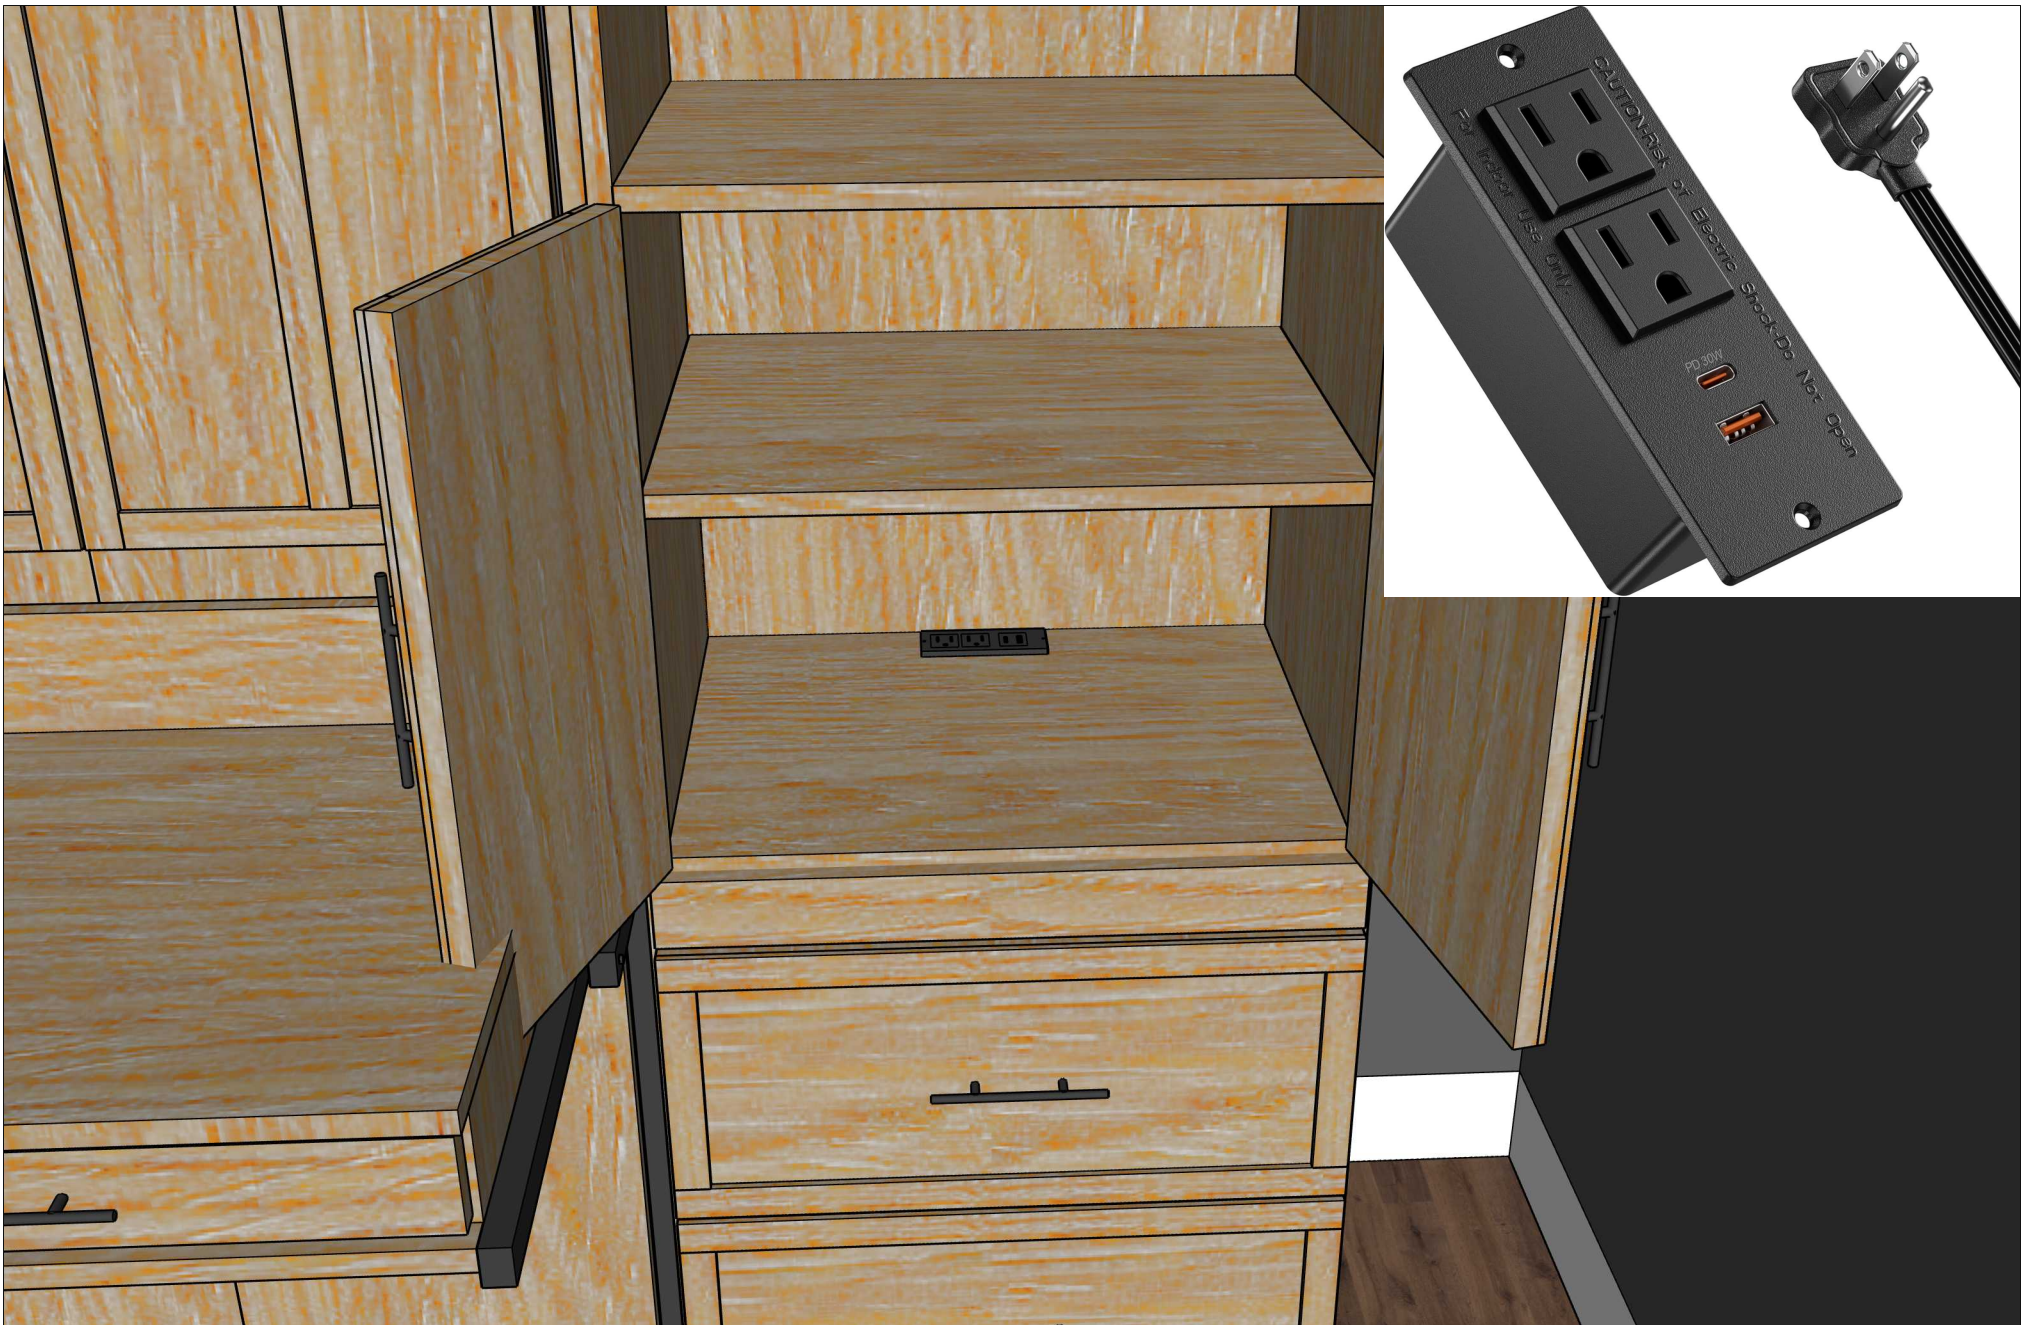

Bookcase Open

It's like having your own shop!

Style 124-0126
Work Order 1552

REVISIONS

	MM/DD/YY	REMARKS
1	12/5/25 (Ro)	Added soft close to desk drawers
2	12/11/25 (R1)	Changed to blk. hwd., cherry stain, flipped bookcase
3		Added desk outlet
4	--/--/--	...
5	--/--/--	...