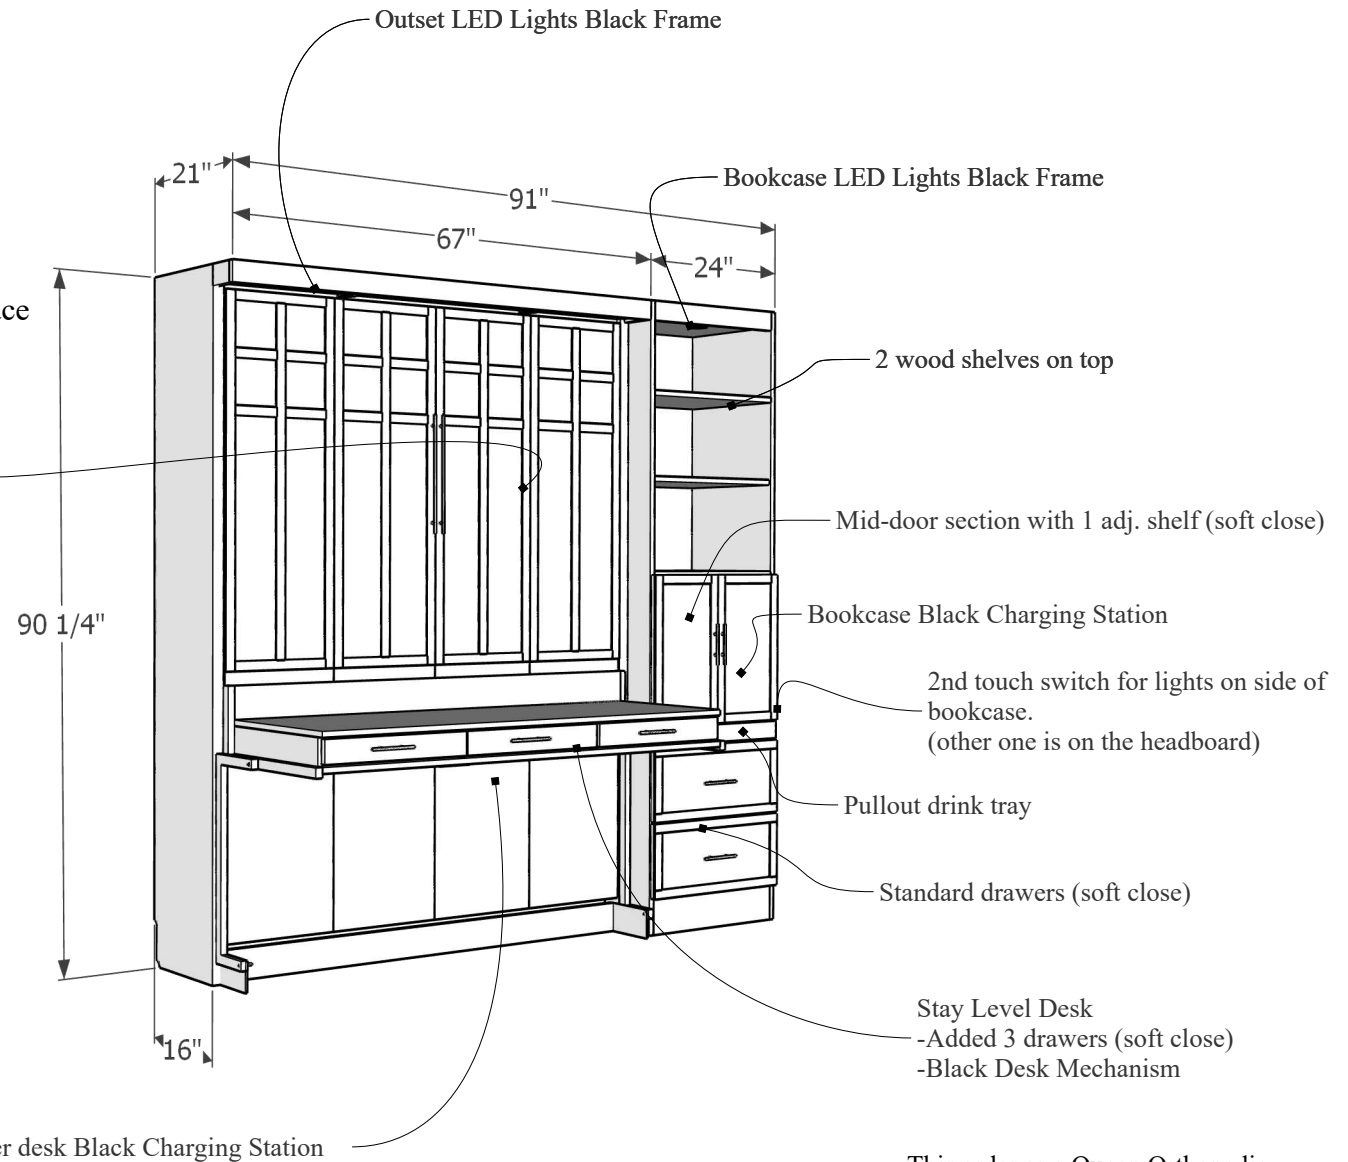

2nd touch switch for lights on side of bookcase.
 (other one is on the headboard)

Stay Level Desk
 -Added 3 drawers (soft close)
 -Black Desk Mechanism

This order as a Queen Orthopedic Pillowtop Mattress.