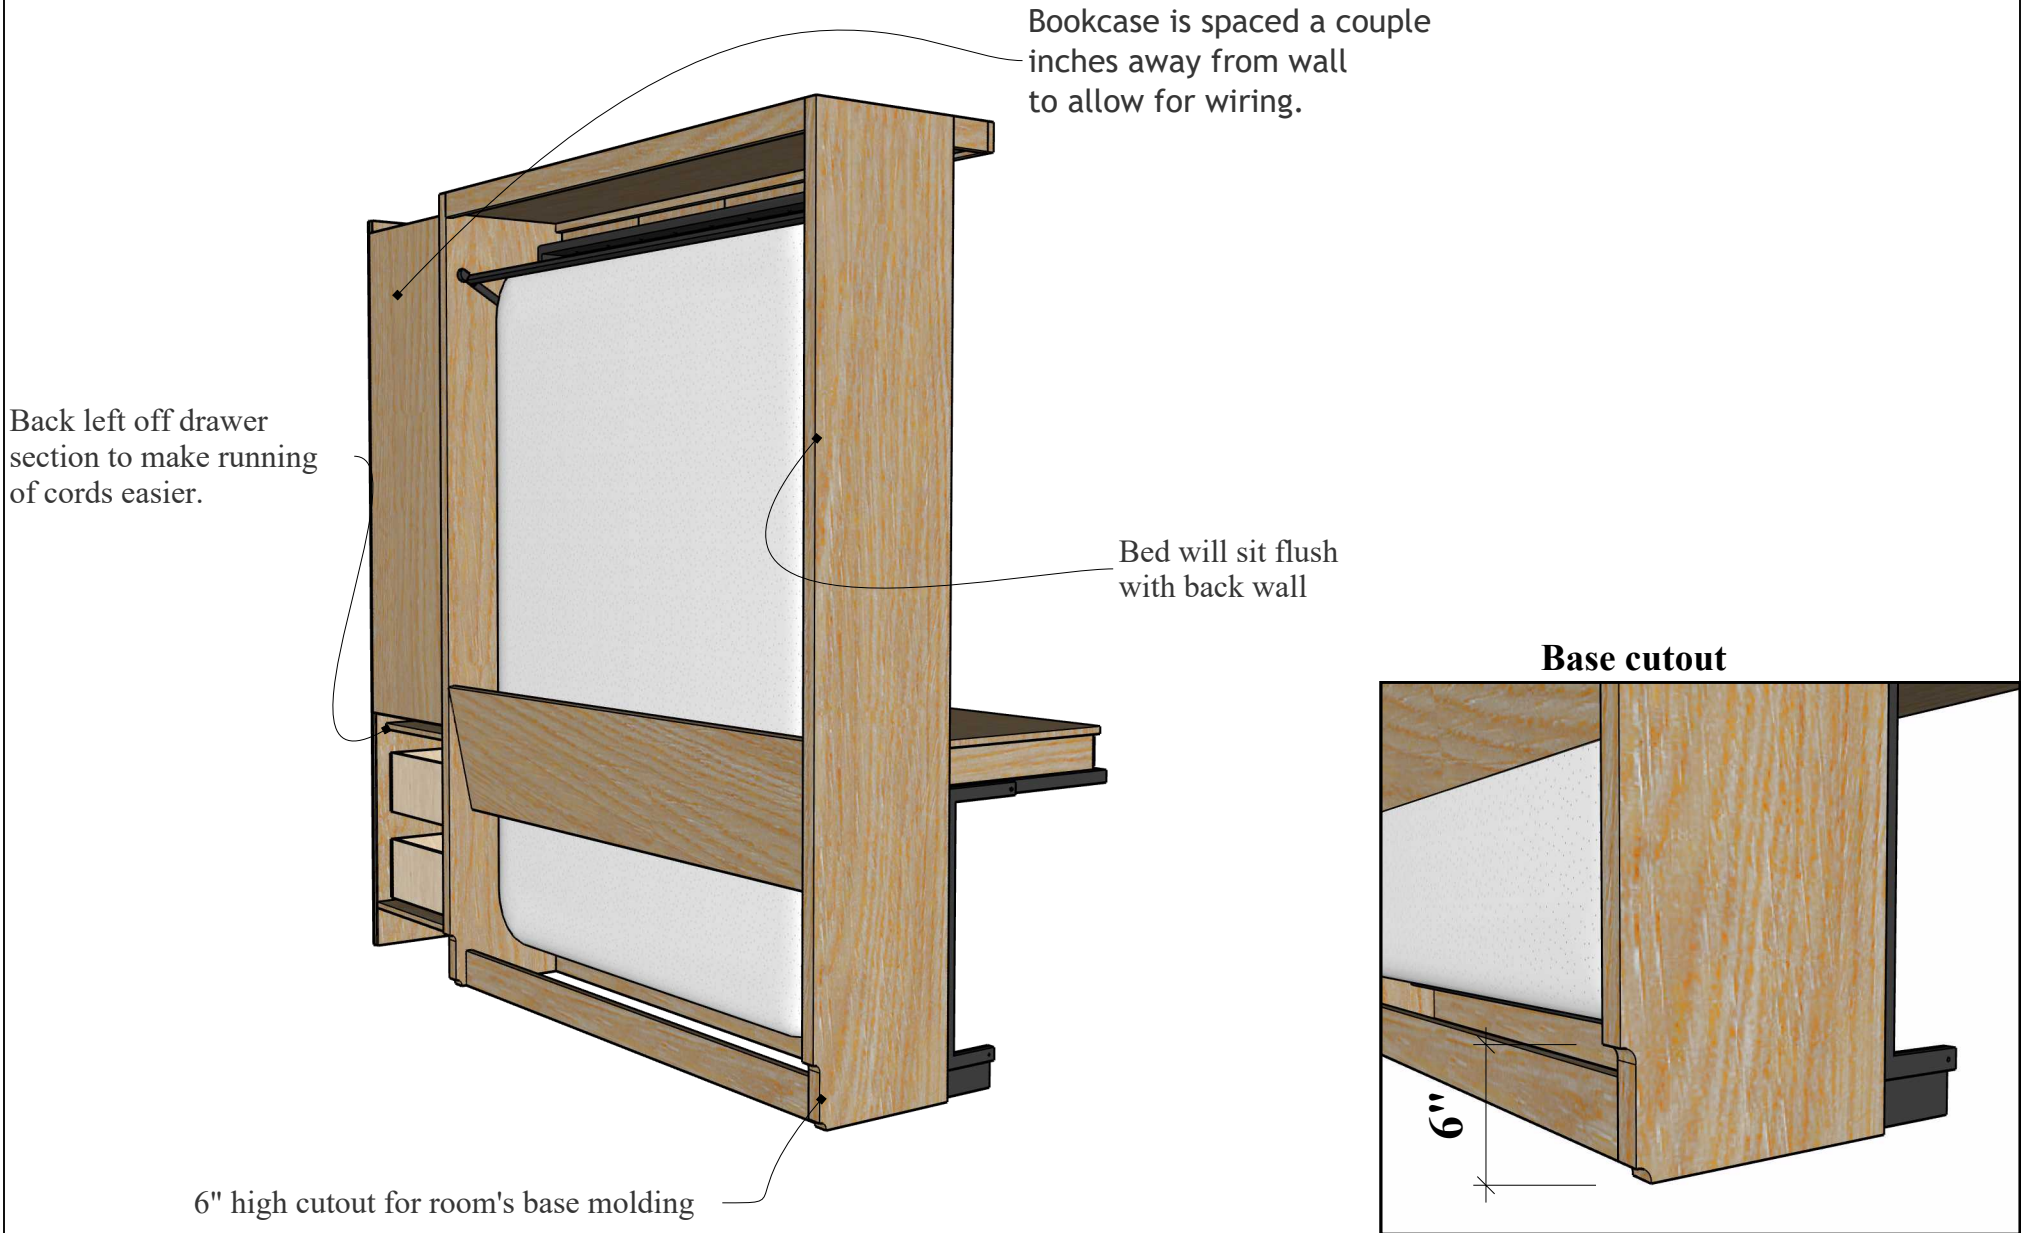

Base Molding Cutout

Base Molding Cutout

It's like having your own shop!

Style 124-0126
Work Order 1552

REVISIONS

	MM/DD/YY	REMARKS
1	12/5/25 (Ro)	Added soft close to desk drawers
2	12/11/25 (R1)	Changed to blk. hwd., cherry stain, flipped bookcase
3		Added desk outlet
4	--/--/--	...
5	--/--/--	...

09

A