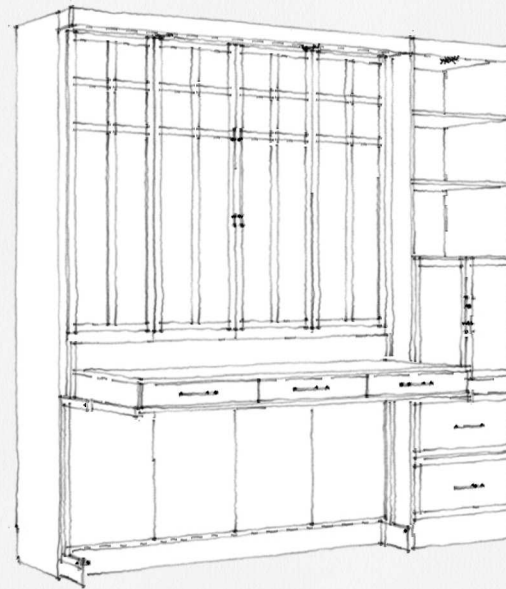

More Extras

More extras can be added to your murphy bed design. Examples of those can be found at:

www.wwbeds.com/murphy-bed-extras

More Extras

It's like having your own shop!

Style 124-0126
Work Order 1552

REVISIONS

	MM/DD/YY	REMARKS
1	12/5/25 (Ro)	Added soft close to desk drawers
2	12/11/25 (R1)	Changed to blk. hwd., cherry stain, flipped bookcase
3		Added desk outlet
4	--/--/--	...
5	--/--/--	...