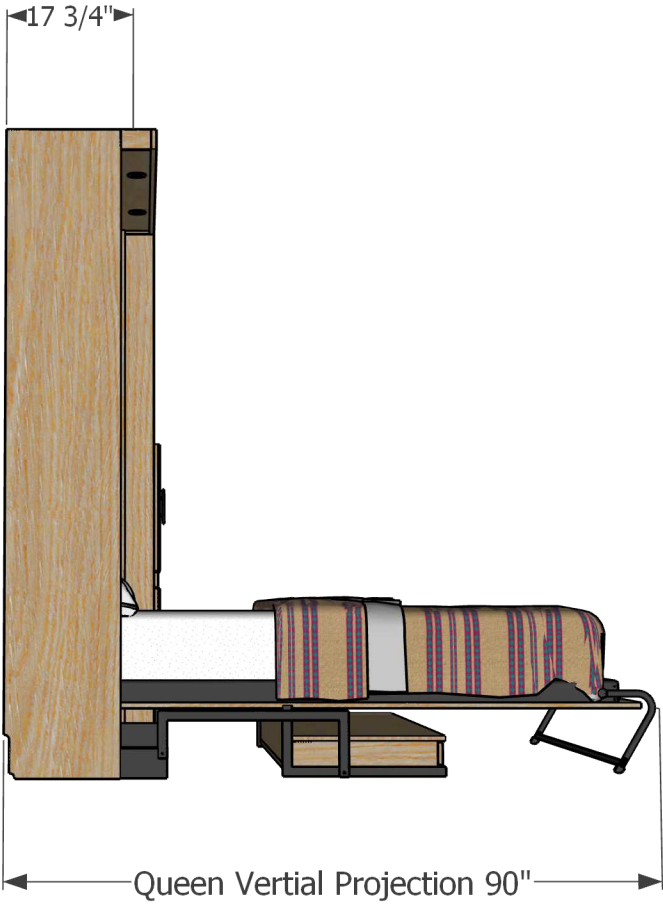

Style 124-0126
Work Order 1552
Queen
Cherry Stain

Drawing Projection

It's like having your own shop!

Style 124-0126
Work Order 1552

REVISIONS

	MM/DD/YY	REMARKS
1	12/5/25 (Ro)	Added soft close to desk drawers
2	12/11/25 (R1)	Changed to blk. hwd., cherry stain, flipped bookcase
3		Added desk outlet
4	--/--/--	...
5	--/--/--	...

A 04