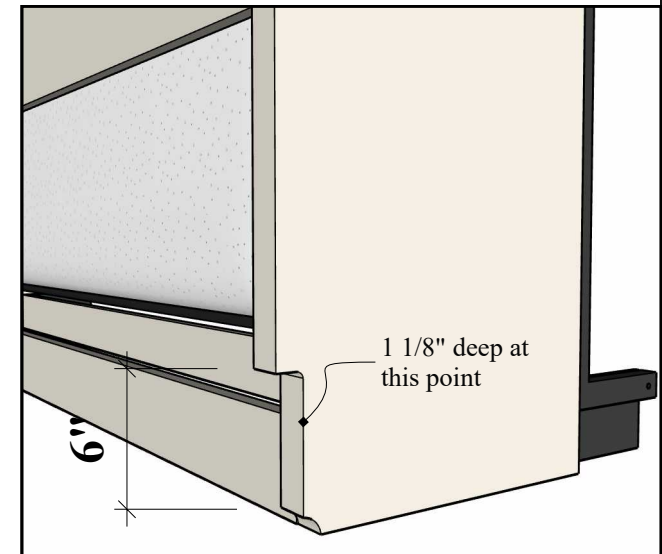

Base cutout

Base Molding Cutout

It's like having your own shop!

Style 123-0126b
Work Order 1562

REVISIONS

	MM/DD/YY	REMARKS
1	12/29/25	Added color, changed hardware color, added 3" h/b,
2		noted grommet/hole on desk, Changed to inset lights
3	--/--/--	...
4	--/--/--	...
5	--/--/--	...

08

A