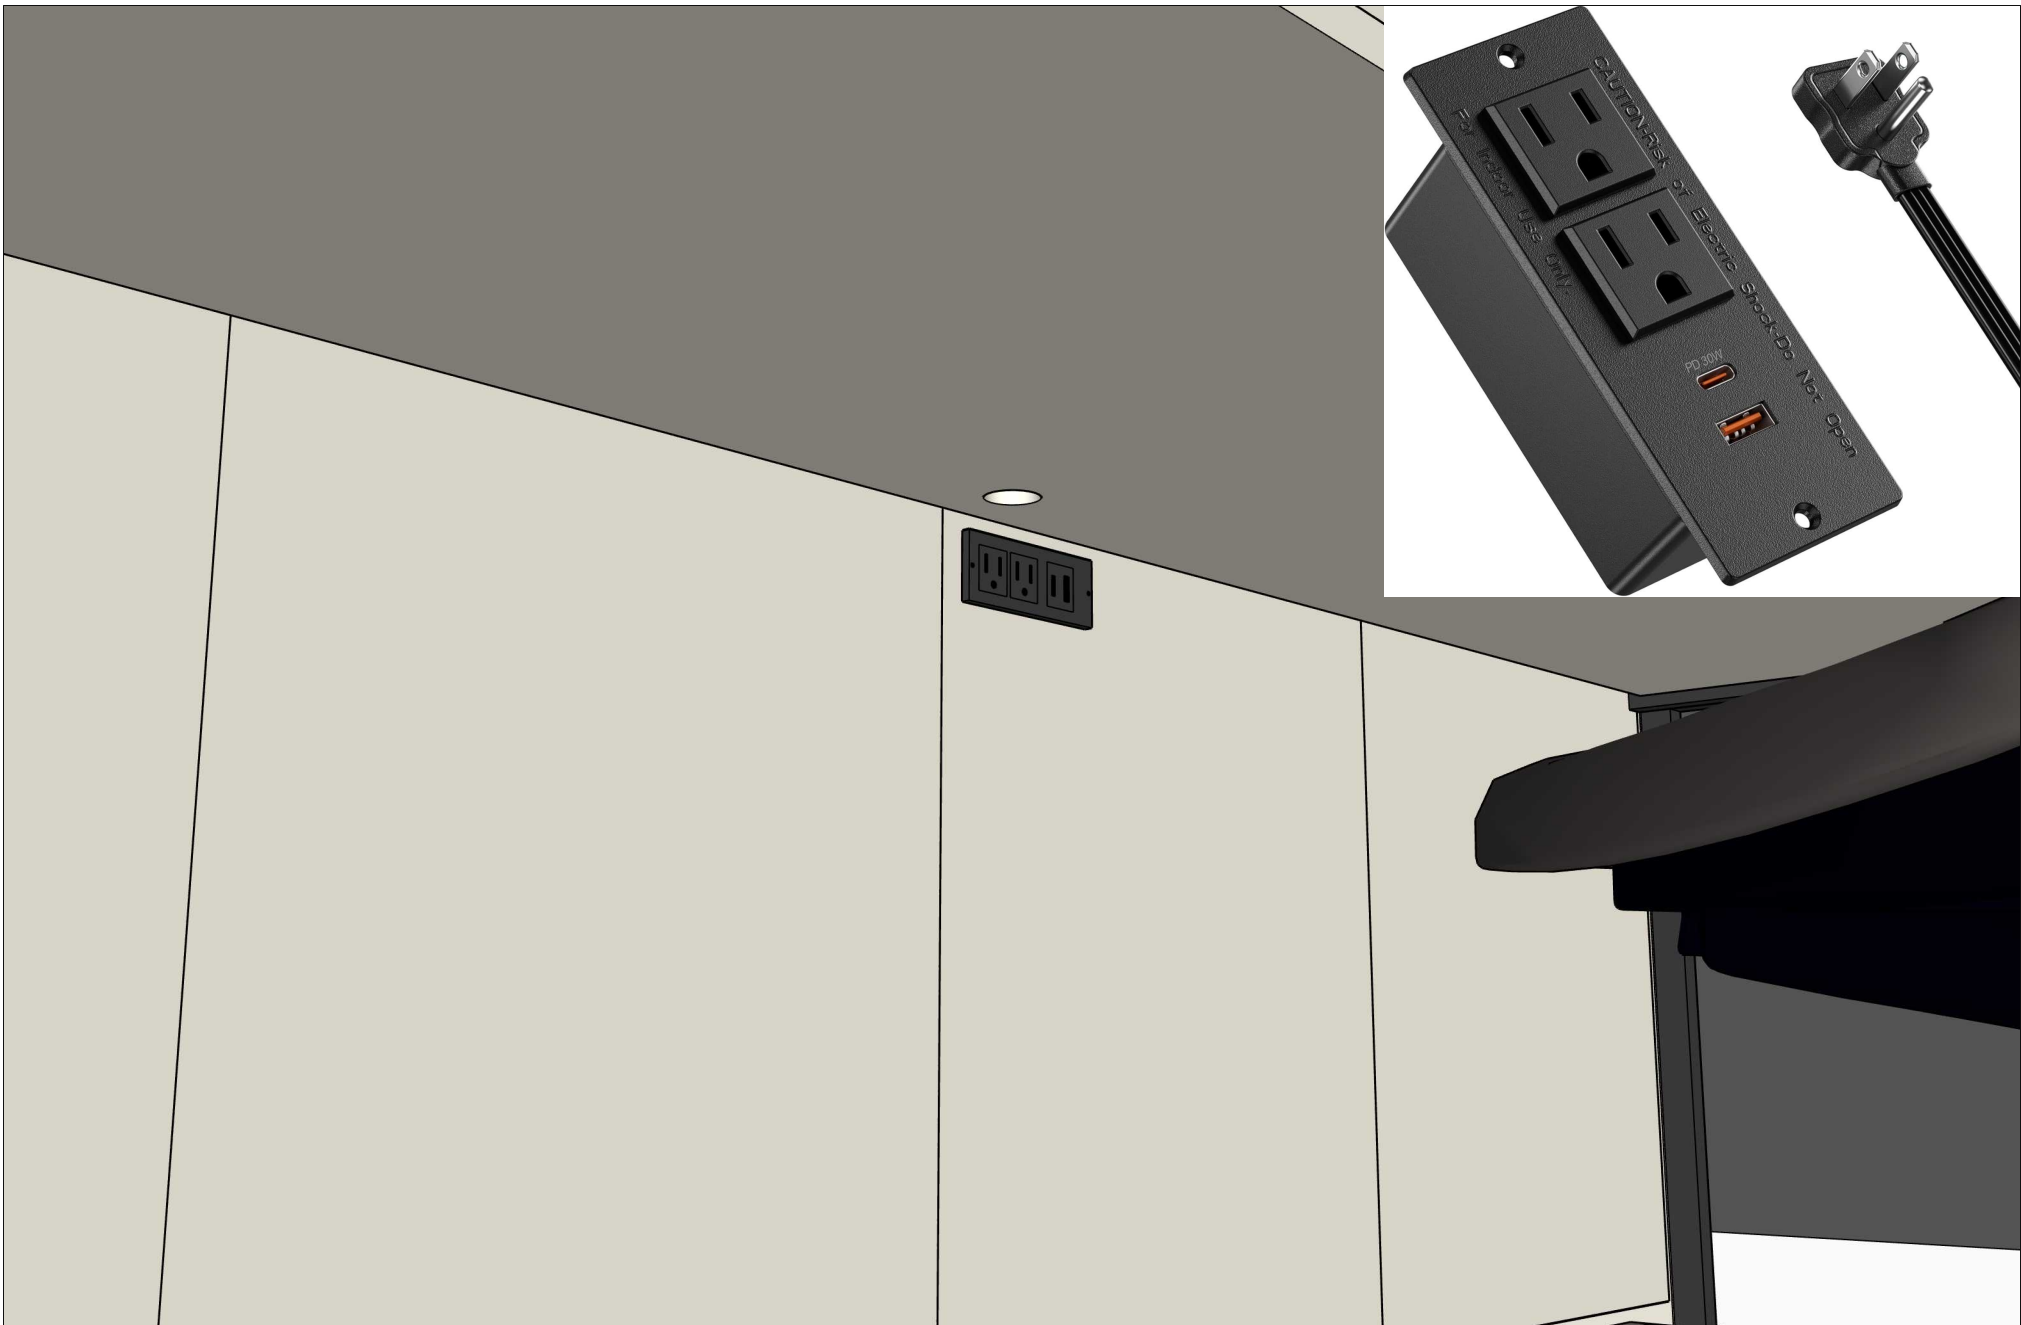

Under Desk Charging Station

It's like having your own shop!

Style 123-0126b
Work Order 1562

REVISIONS

	MM/DD/YY	REMARKS
1	12/29/25	Added color, changed hardware color, added 3" h/b,
2		noted grommet/hole on desk, Changed to inset lights
3	--/--/--	...
4	--/--/--	...
5	--/--/--	...