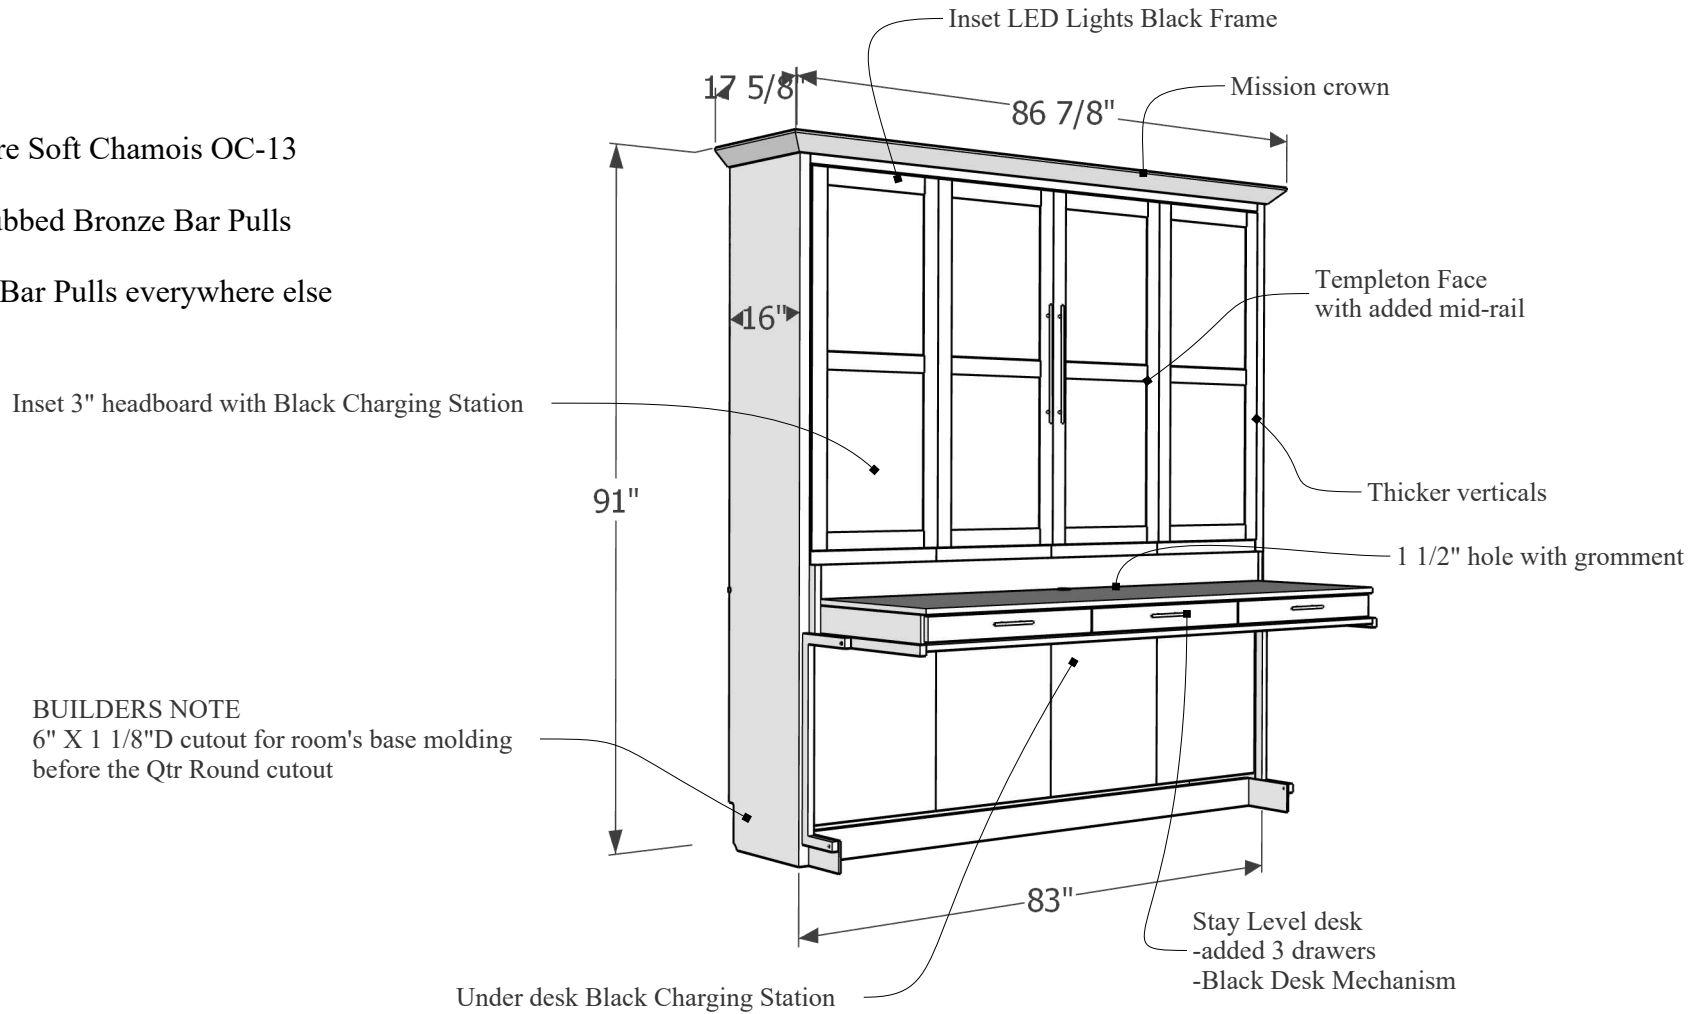

A 02

A

**Style 123-0126b**  
**Work Order 1562**

**Size:** King

**Wood:** Painted Maple

**Color:** Benjamin Moore Soft Chamois OC-13

**Hardware:** 16" Oil Rubbed Bronze Bar Pulls  
 for the face  
 6" Oil Rubbed Bronze Bar Pulls everywhere else