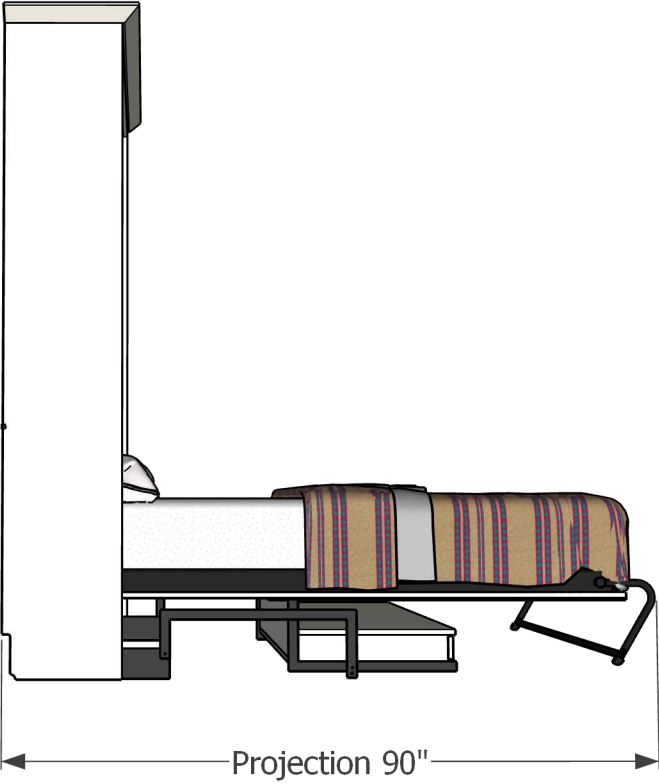

Style 123-0126b
Work Order 1562
King
Benjamin Moore Soft Chamois OC-13

Drawing Projection

It's like having your own shop!

Style 123-0126b
Work Order 1562

REVISIONS		
	MM/DD/YY	REMARKS
1	12/29/25	Added color, changed hardware color, added 3" h/b,
2		noted grommet/hole on desk, Changed to inset lights
3	--/--/--	...
4	--/--/--	...
5	--/--/--	...

A 04