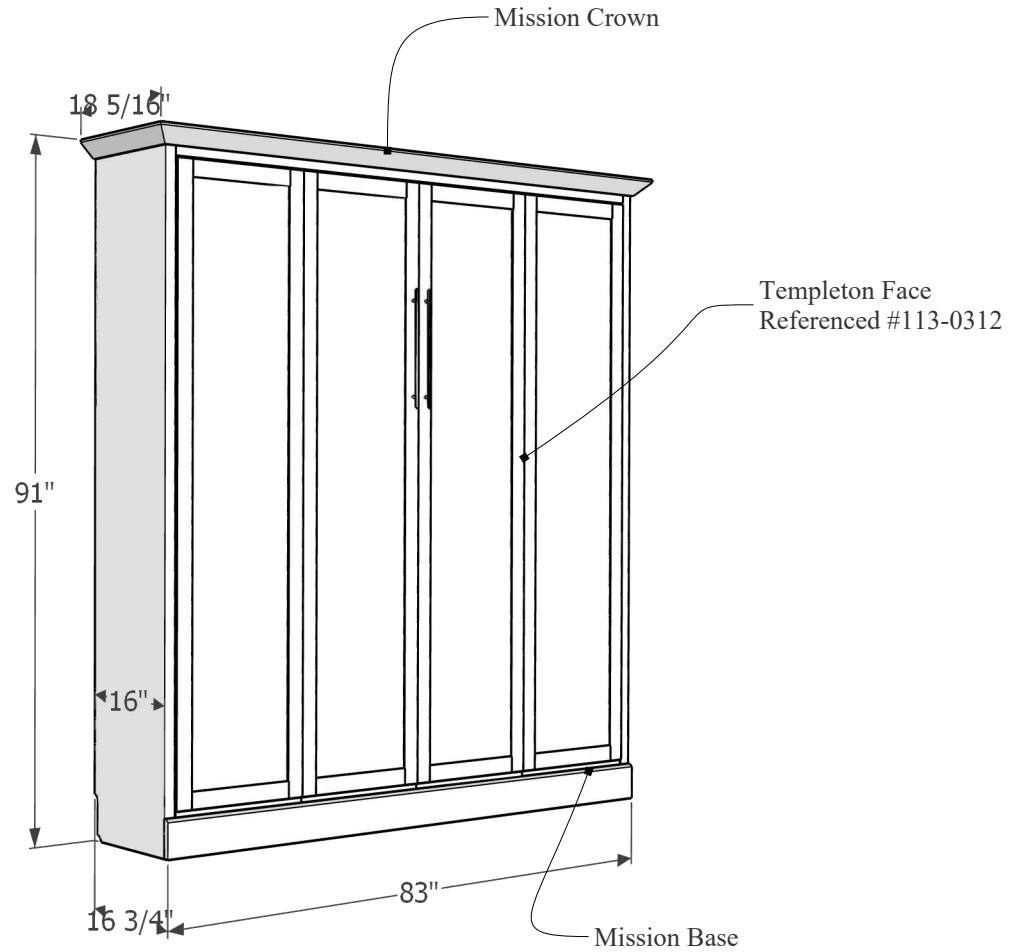

Size: King

Hardware: 16" Oil Rubbed Bronze Bar Pulls for the face

16" Bar Pulls
Oil Rubbed Bronze

Info Page

It's like having your own shop!

Style 113-0126

Invoice 5710

REVISIONS

	MM/DD/YY	REMARKS
1	10/27/25	Updated color to Dark Walnut
2	--/--/--	...
3	--/--/--	...
4	--/--/--	...
5	--/--/--	...

A 02

A

Style 113-0126
Invoice 5710

Size: King

Wood: Red Oak

Color: Dark Walnut Stain

Hardware: 16" Oil Rubbed Bronze Bar Pulls
 for the face