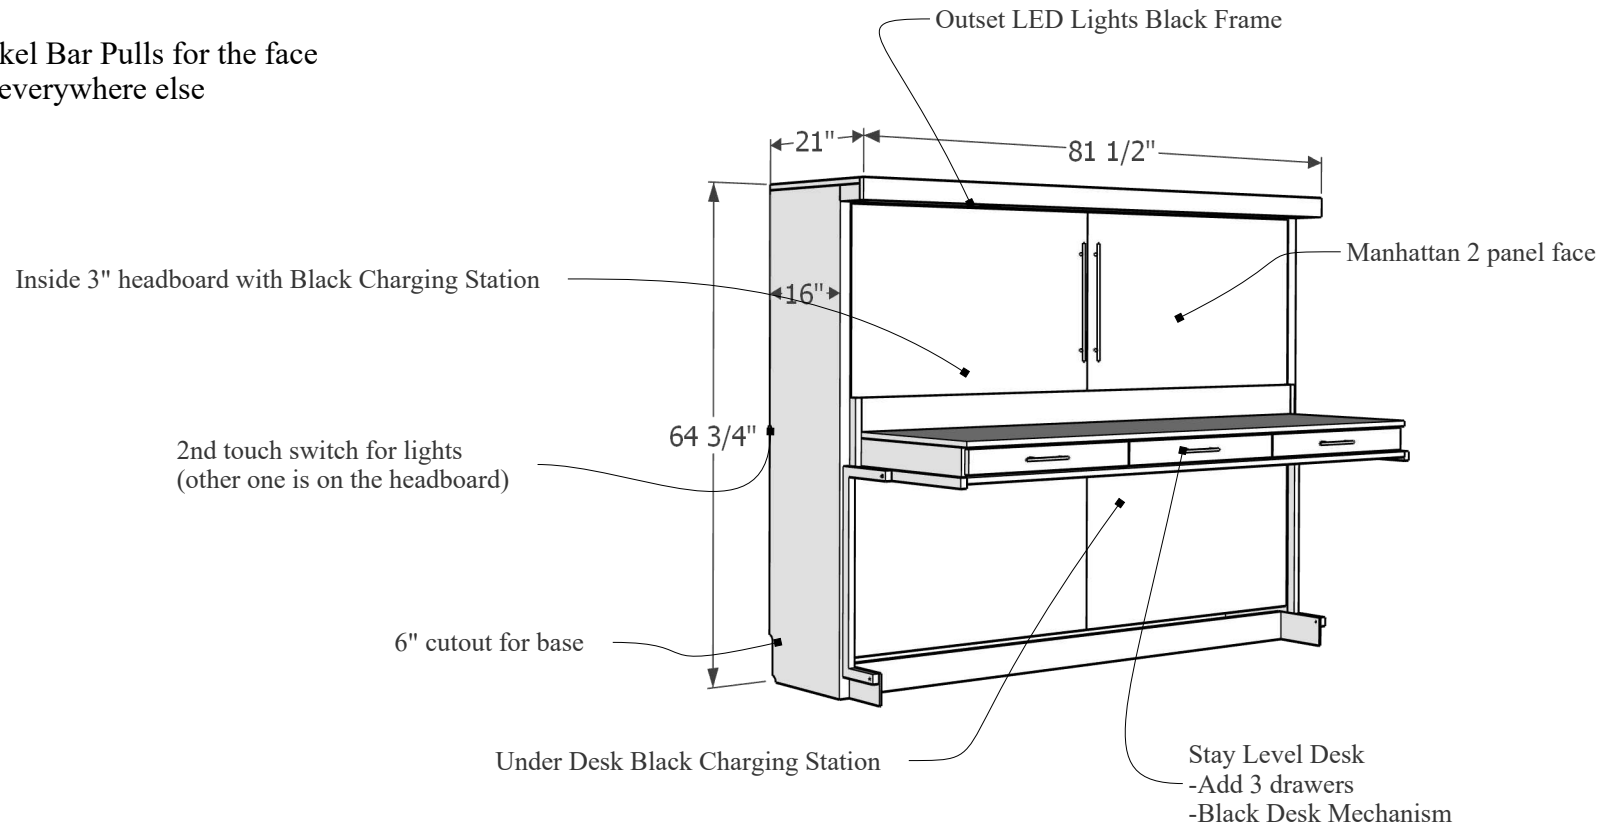

**Wood:** Maple

**Color:** Natural (clear coat)

**Hardware:** 16" Nickel Bar Pulls for the face  
 6" Nickel Bar Pulls everywhere else

Main Drawing with Measurements

It's like having your own shop!

172-1225  
 Work Order 1550