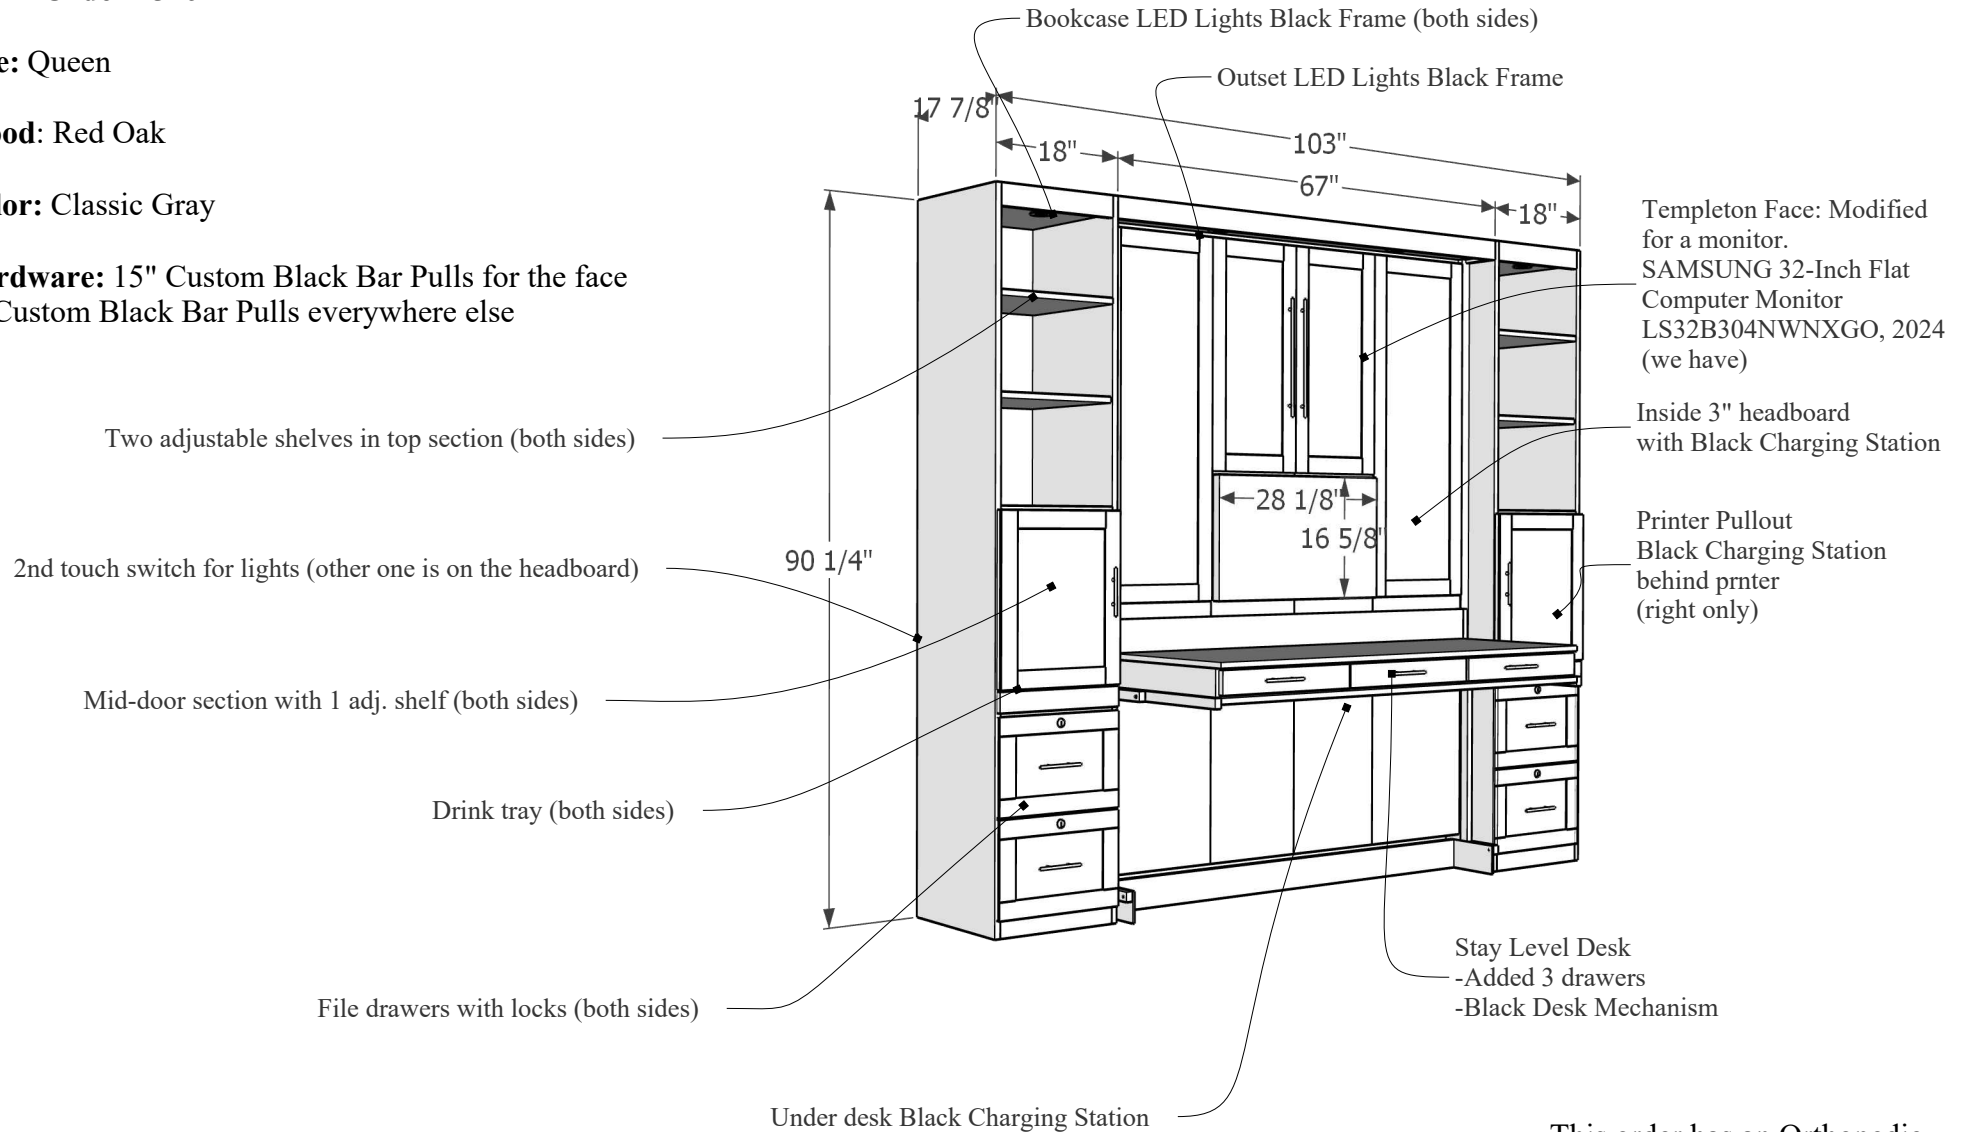

A 02

A

Customer's space is 107" w

Style 123-1225
Work Order 1546

Size: Queen

Wood: Red Oak

Color: Classic Gray

Hardware: 15" Custom Black Bar Pulls for the face
6" Custom Black Bar Pulls everywhere else