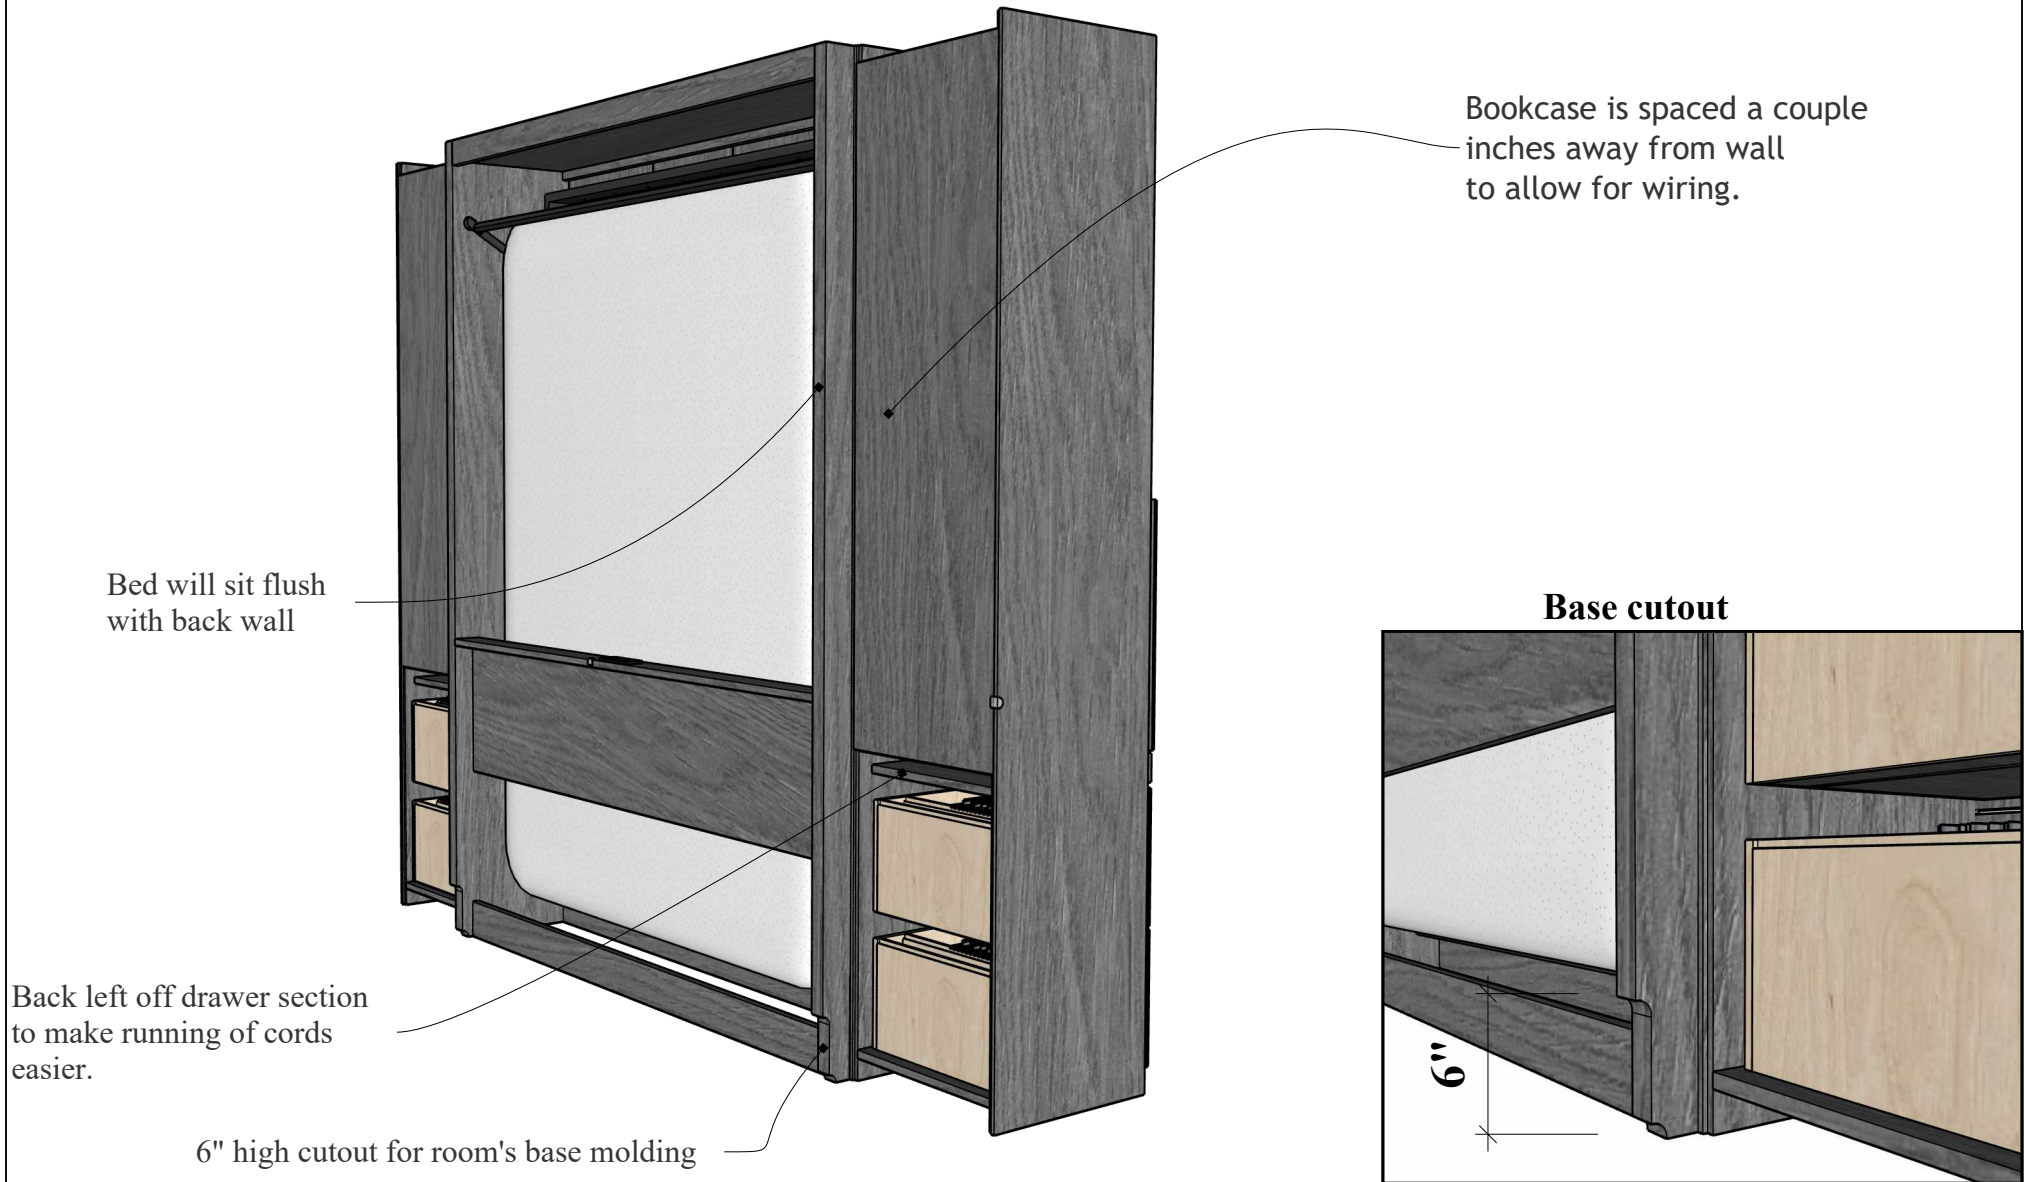

Base Molding Cutout

Base Molding Cutout

It's like having your own shop!

Style 123-1225
Work Order 1546

REVISIONS

	MM/DD/YY	REMARKS
1	11/12/25 (R1)	Changed to classic gray on oak (check the wood),
2		changed to black hardware, added 1 outlet behind
3		printer, added 3" HB with outlet
4	11/13/25 (R2)	Updated the monitor size
5	--/--/--	...

08

A