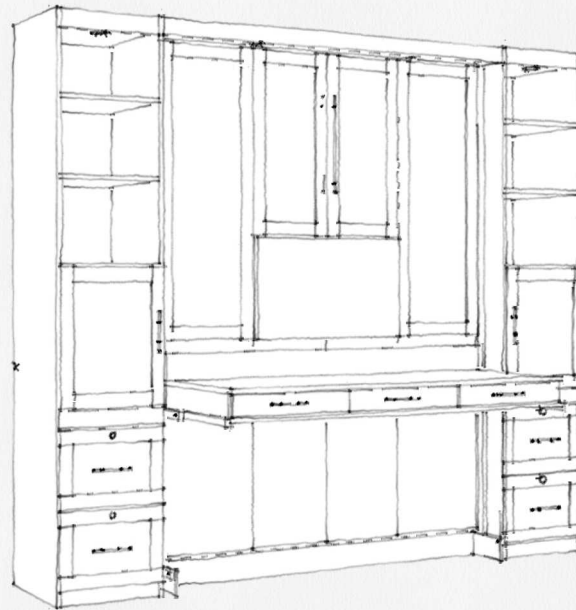

More Extras

More extras can be added to your murphy bed design. Examples of those can be found at:

www.wwbeds.com/murphy-bed-extras

More Extras

It's like having your own shop!

Style 123-1225
Work Order 1546

REVISIONS

	MM/DD/YY	REMARKS
1	11/12/25 (R1)	Changed to classic gray on oak (check the wood),
2		changed to black hardware, added 1 outlet behind
3		printer, added 3" HB with outlet
4	11/13/25 (R2)	Updated the monitor size
5	--/--/--	...