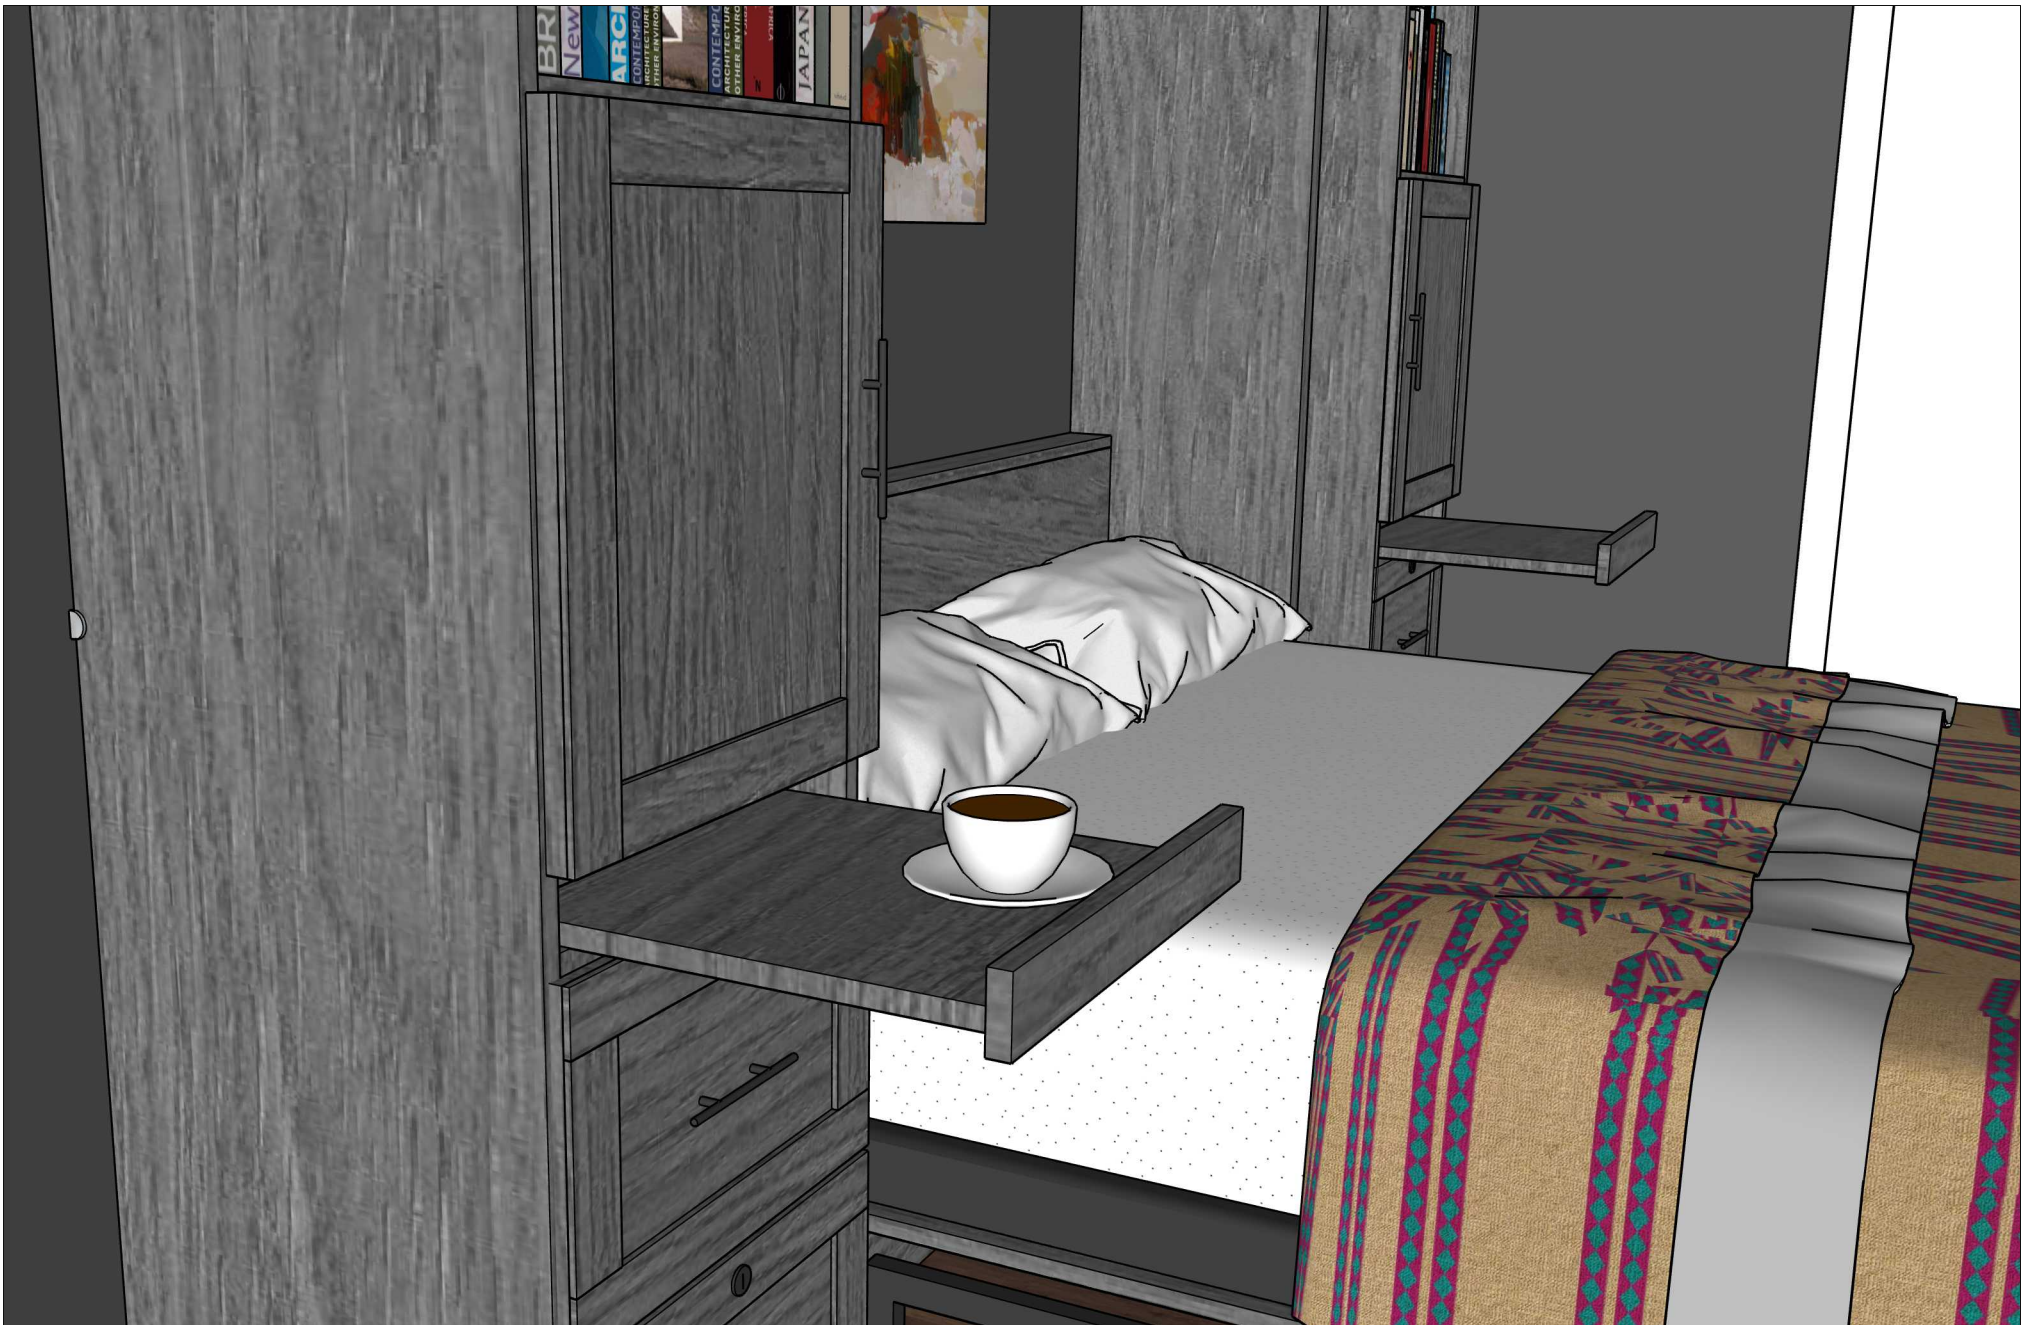

Drink Trays

It's like having your own shop!

Style 123-1225
Work Order 1546

REVISIONS

	MM/DD/YY	REMARKS
1	11/12/25 (R1)	Changed to classic gray on oak (check the wood),
2		changed to black hardware, added 1 outlet behind
3		printer, added 3" HB with outlet
4	11/13/25 (R2)	Updated the monitor size
5	--/--/--	...

09

A