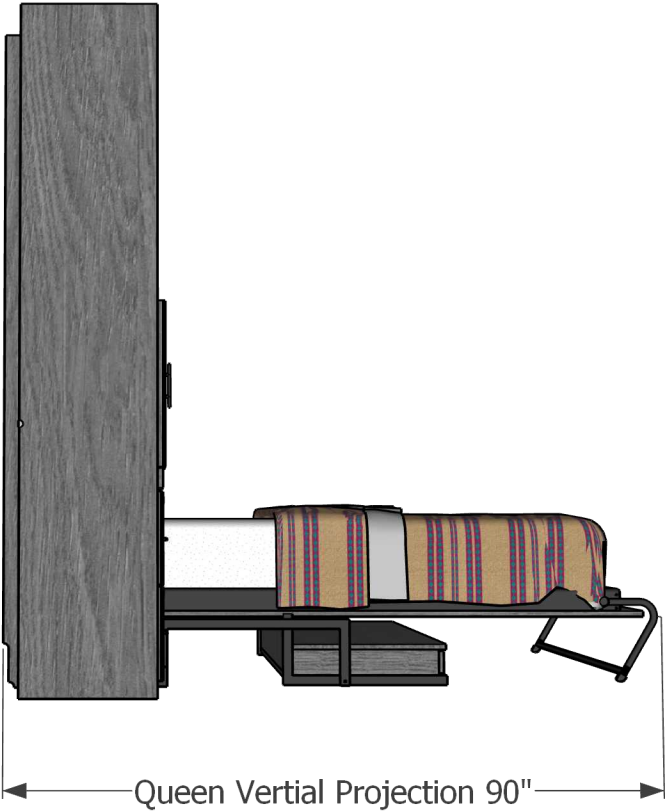

Style 123-1225
Work Order 1546
Queen
Classic Gray

Drawing Projection

It's like having your own shop!

Style 123-1225
Work Order 1546

REVISIONS		
	MM/DD/YY	REMARKS
1	11/12/25 (R1)	Changed to classic gray on oak (check the wood),
2		changed to black hardware, added 1 outlet behind
3		printer, added 3" HB with outlet
4	11/13/25 (R2)	Updated the monitor size
5	--/--/--	...

A 04