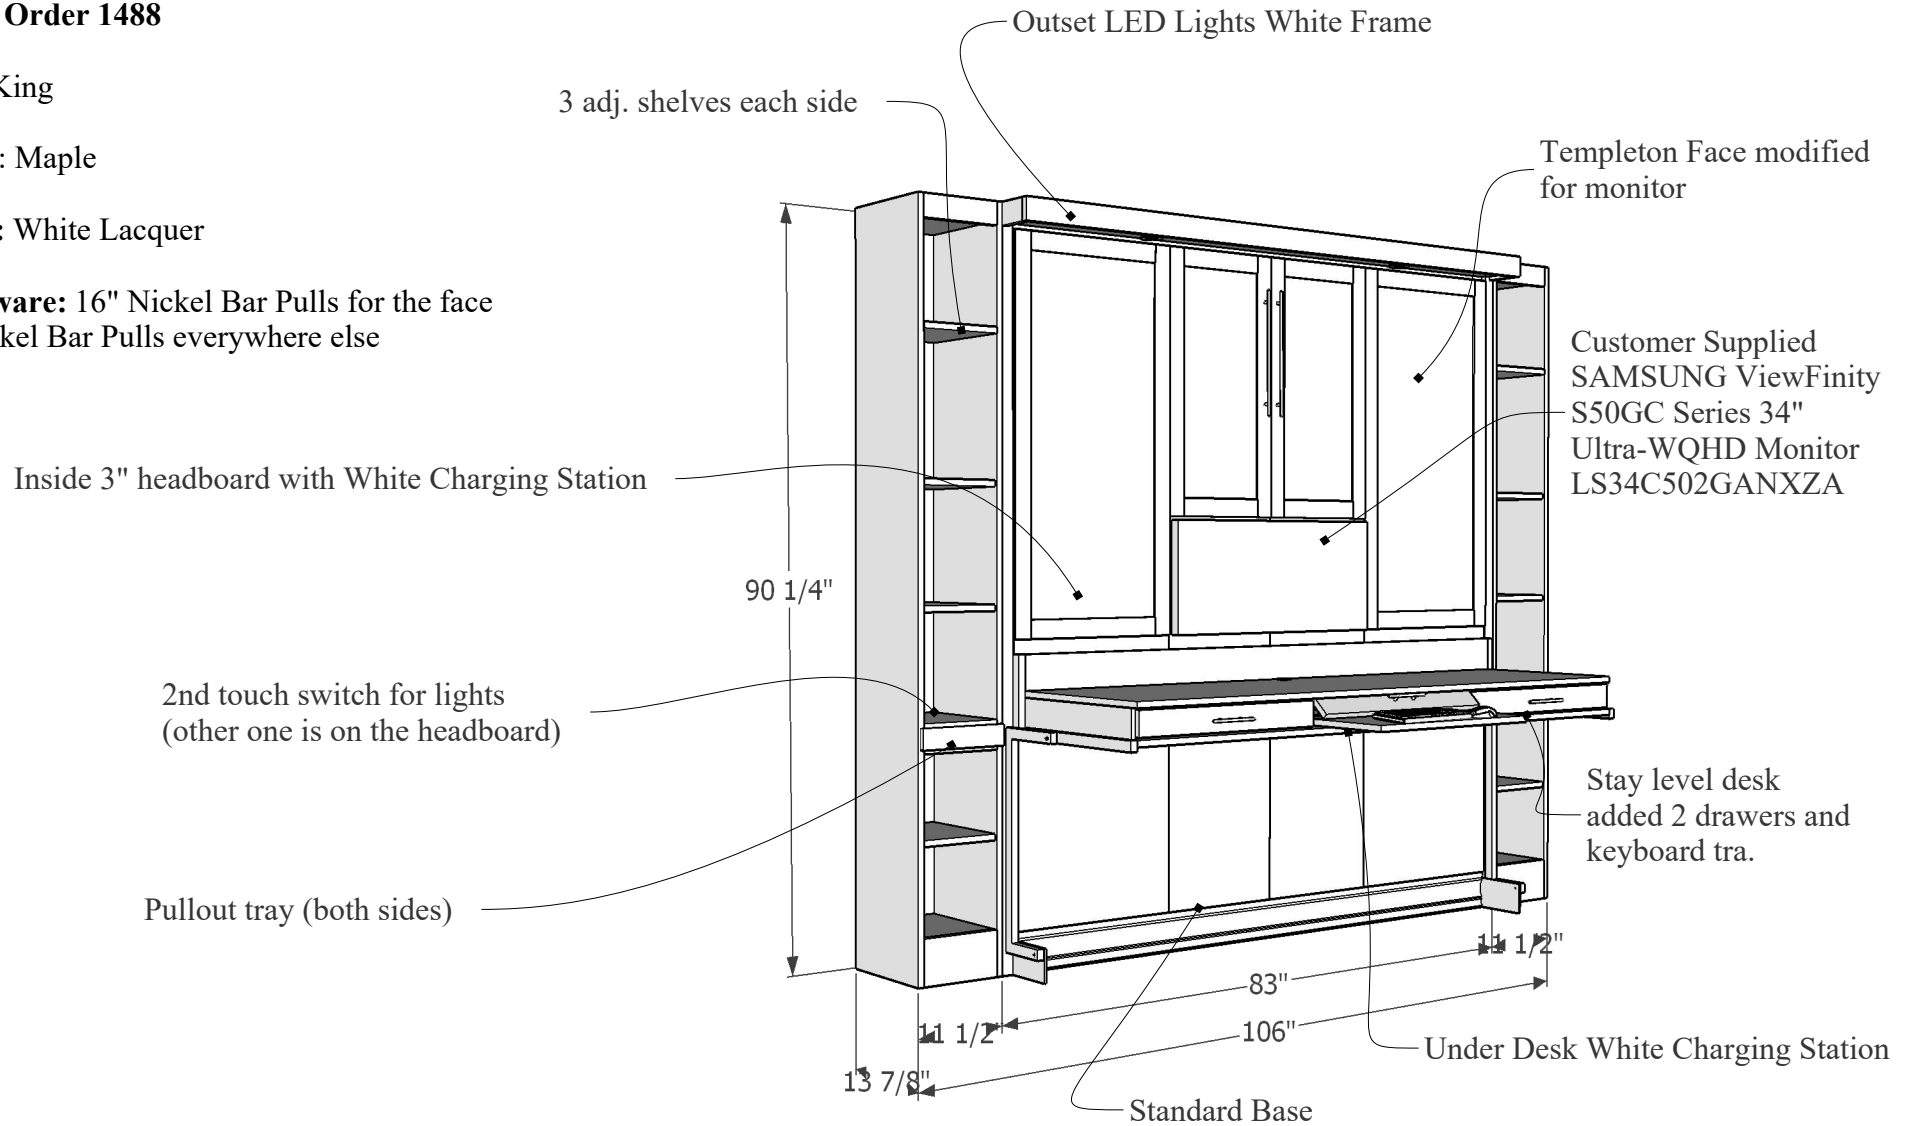

A 02

A

123-0825c
Work Order 1488

Size: King

Wood: Maple

Color: White Lacquer

Hardware: 16" Nickel Bar Pulls for the face
 6" Nickel Bar Pulls everywhere else

Wall space is 108". Allowing
 1" gap on each side.