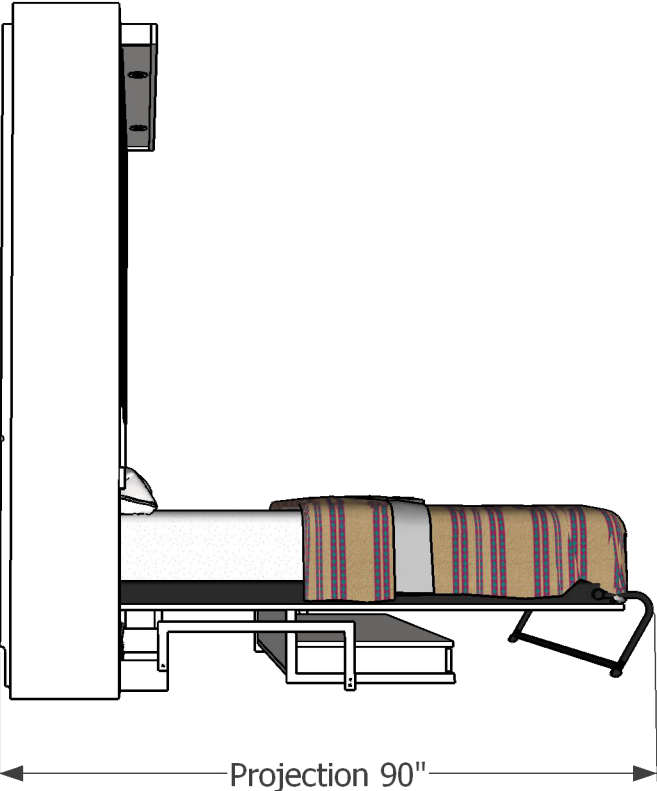

123-0825c
Work Order 1488
King
White Lacquer

Drawing Projection

It's like having your own shop!

123-0825c
Work Order 1488

REVISIONS

	MM/DD/YY	REMARKS
1	6/30/25 (R1)	Added two 11 1/2" BCs
2	6/30/25 (R2)	Updated color to white lacquer, change outlet, light and desk mechanism to white, update TV model
3		
4	--/--/--	...
5	--/--/--	...

A 04