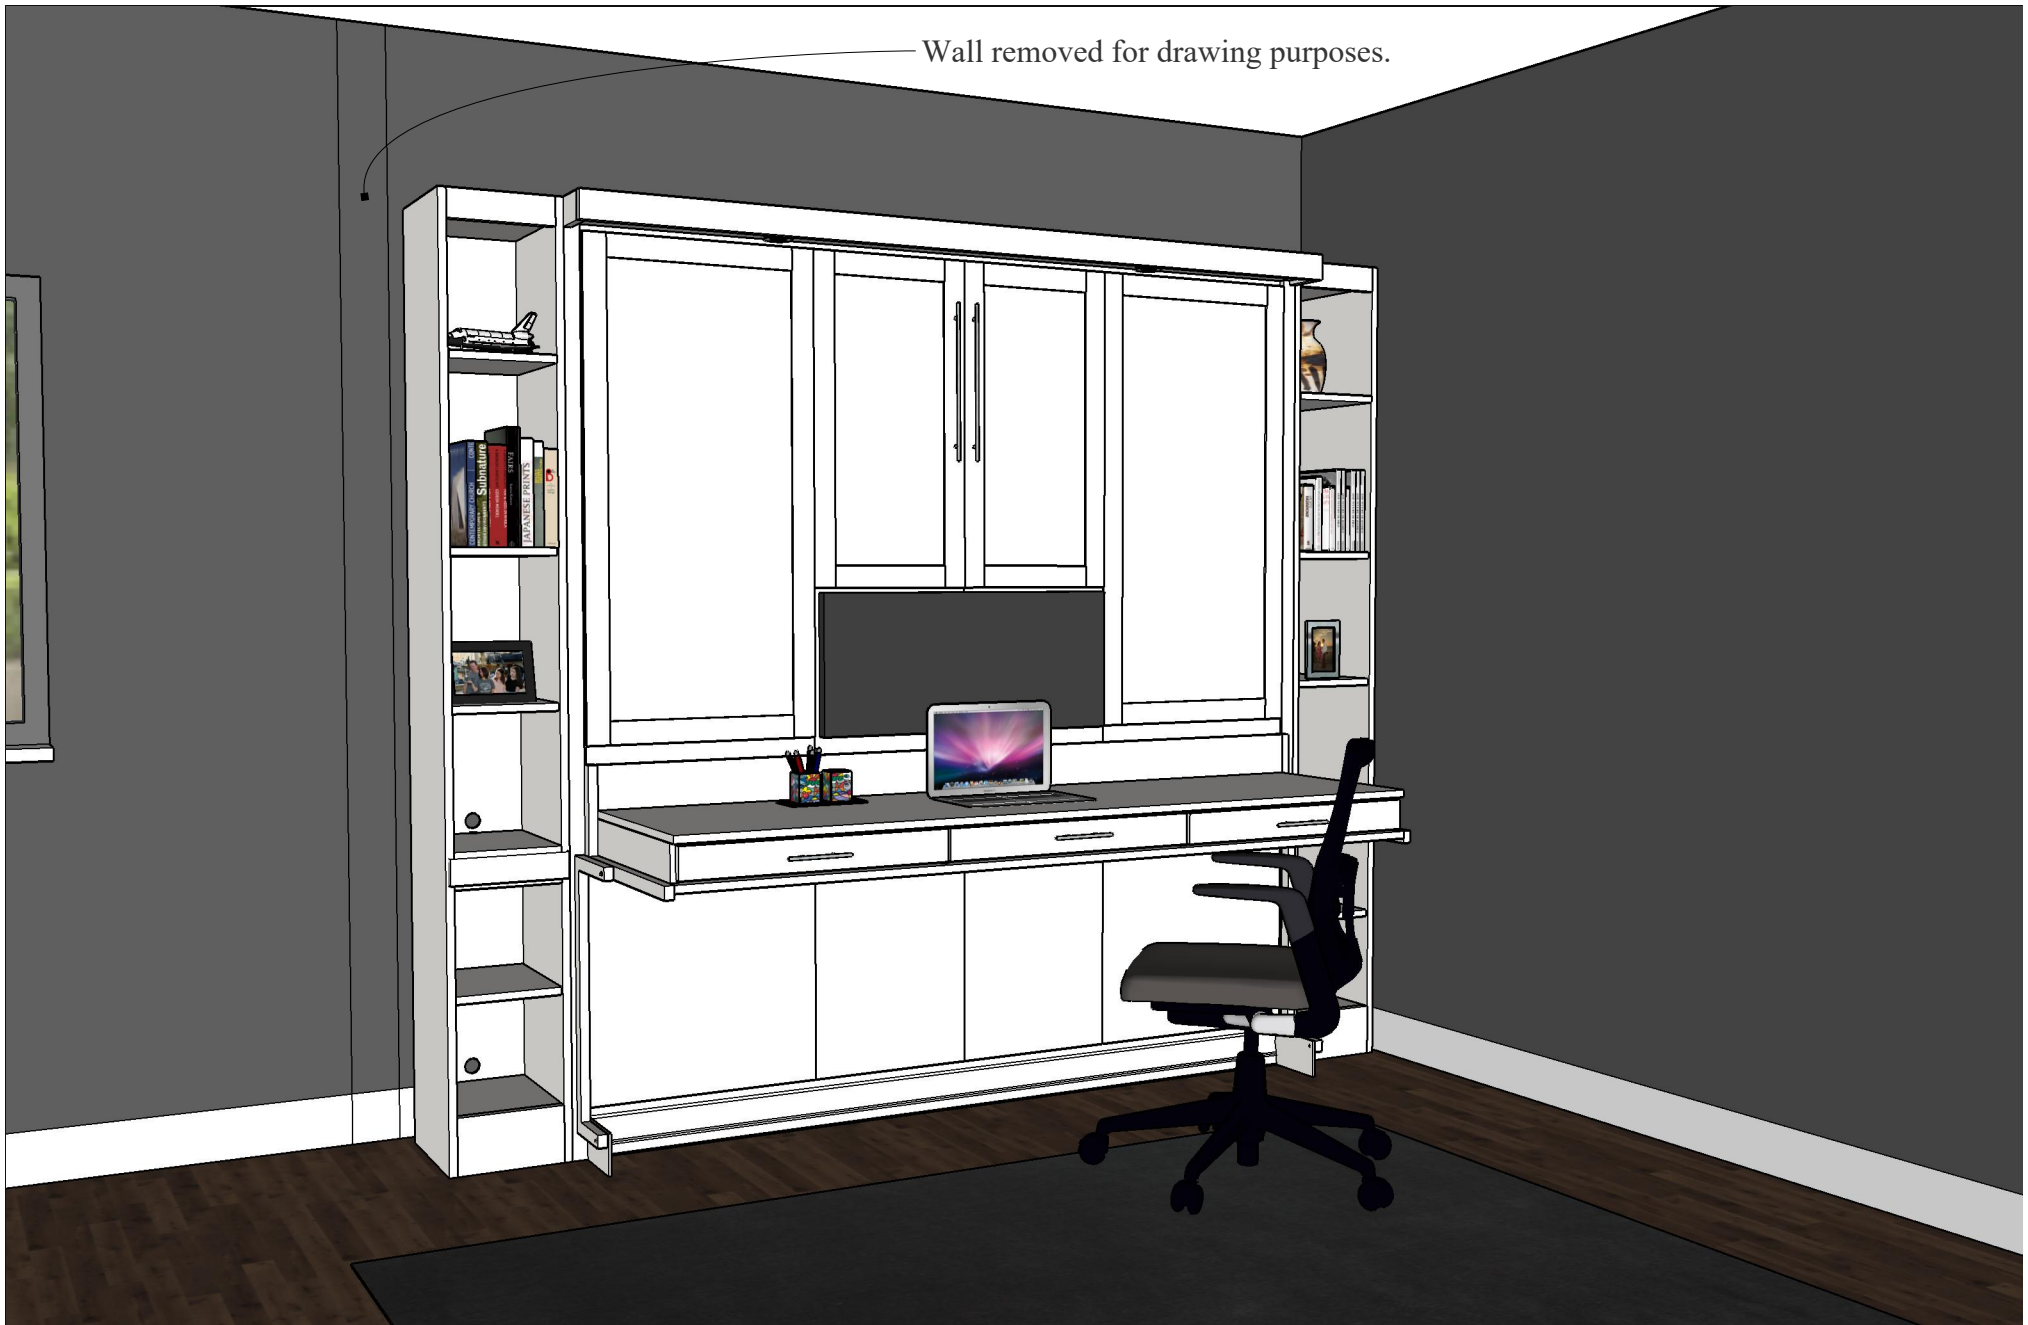

Wall removed for drawing purposes.

Face Closed

It's like having your own shop!

123-0825c
Work Order 1488

REVISIONS

	MM/DD/YY	REMARKS
1	6/30/25 (R1)	Added two 11 1/2" BCs
2	6/30/25 (R2)	Updated color to white lacquer, change outlet, light and desk mechanism to white, update TV model
3		
4	--/--/--	...
5	--/--/--	...

A 05

A