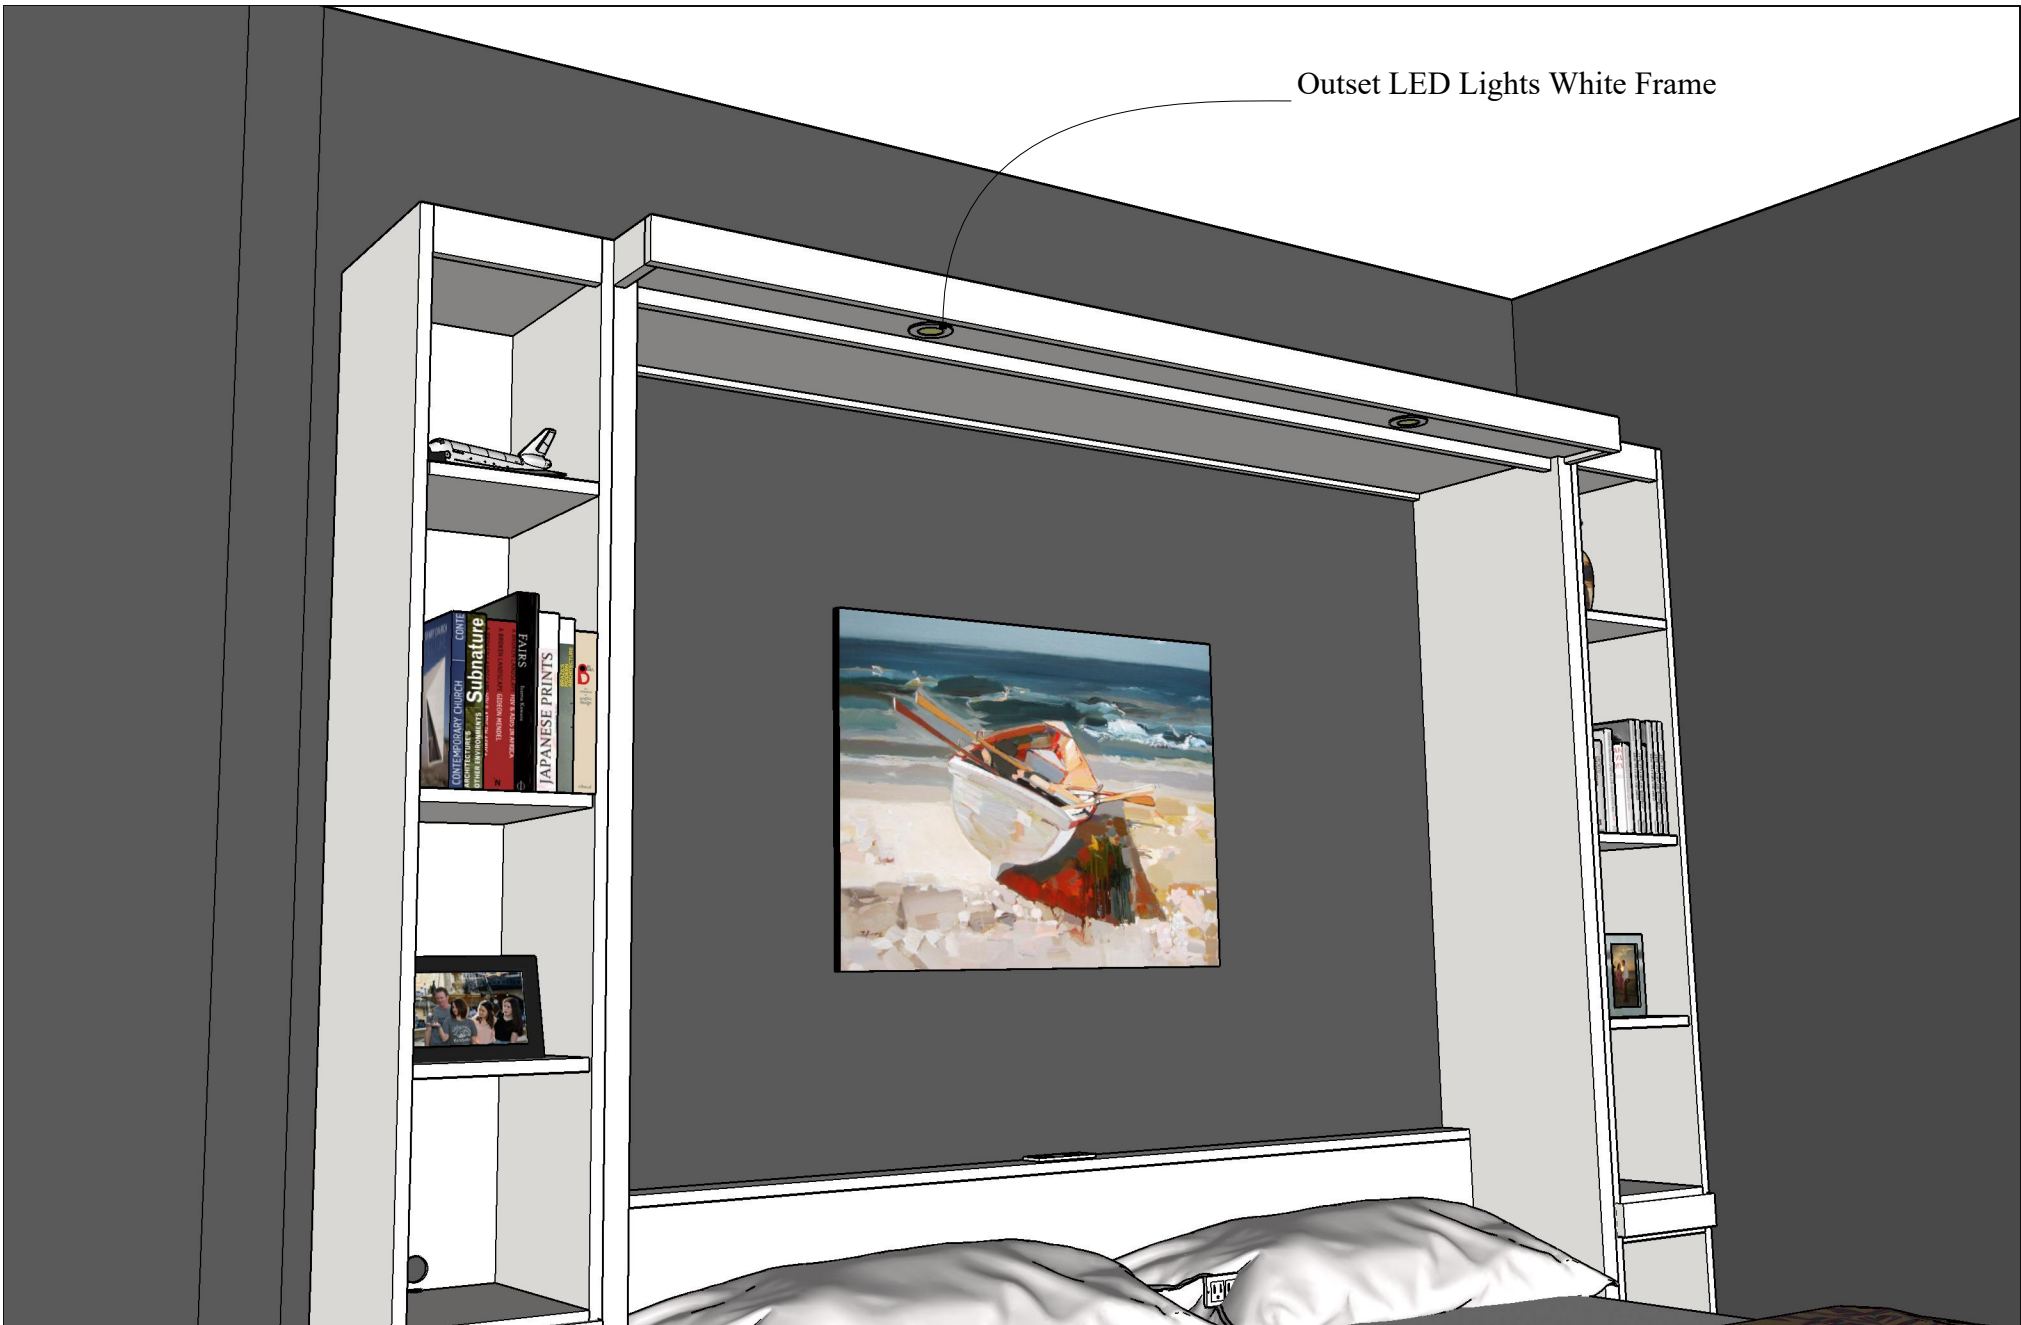

07

A

Drink Trays

It's like having your own shop!

123-0825c
Work Order 1488

REVISIONS

	MM/DD/YY	REMARKS
1	6/30/25 (R1)	Added two 11 1/2" BCs
2	6/30/25 (R2)	Updated color to white lacquer, change outlet, light and desk mechanism to white, update TV model
3		
4	--/--/--	...
5	--/--/--	...