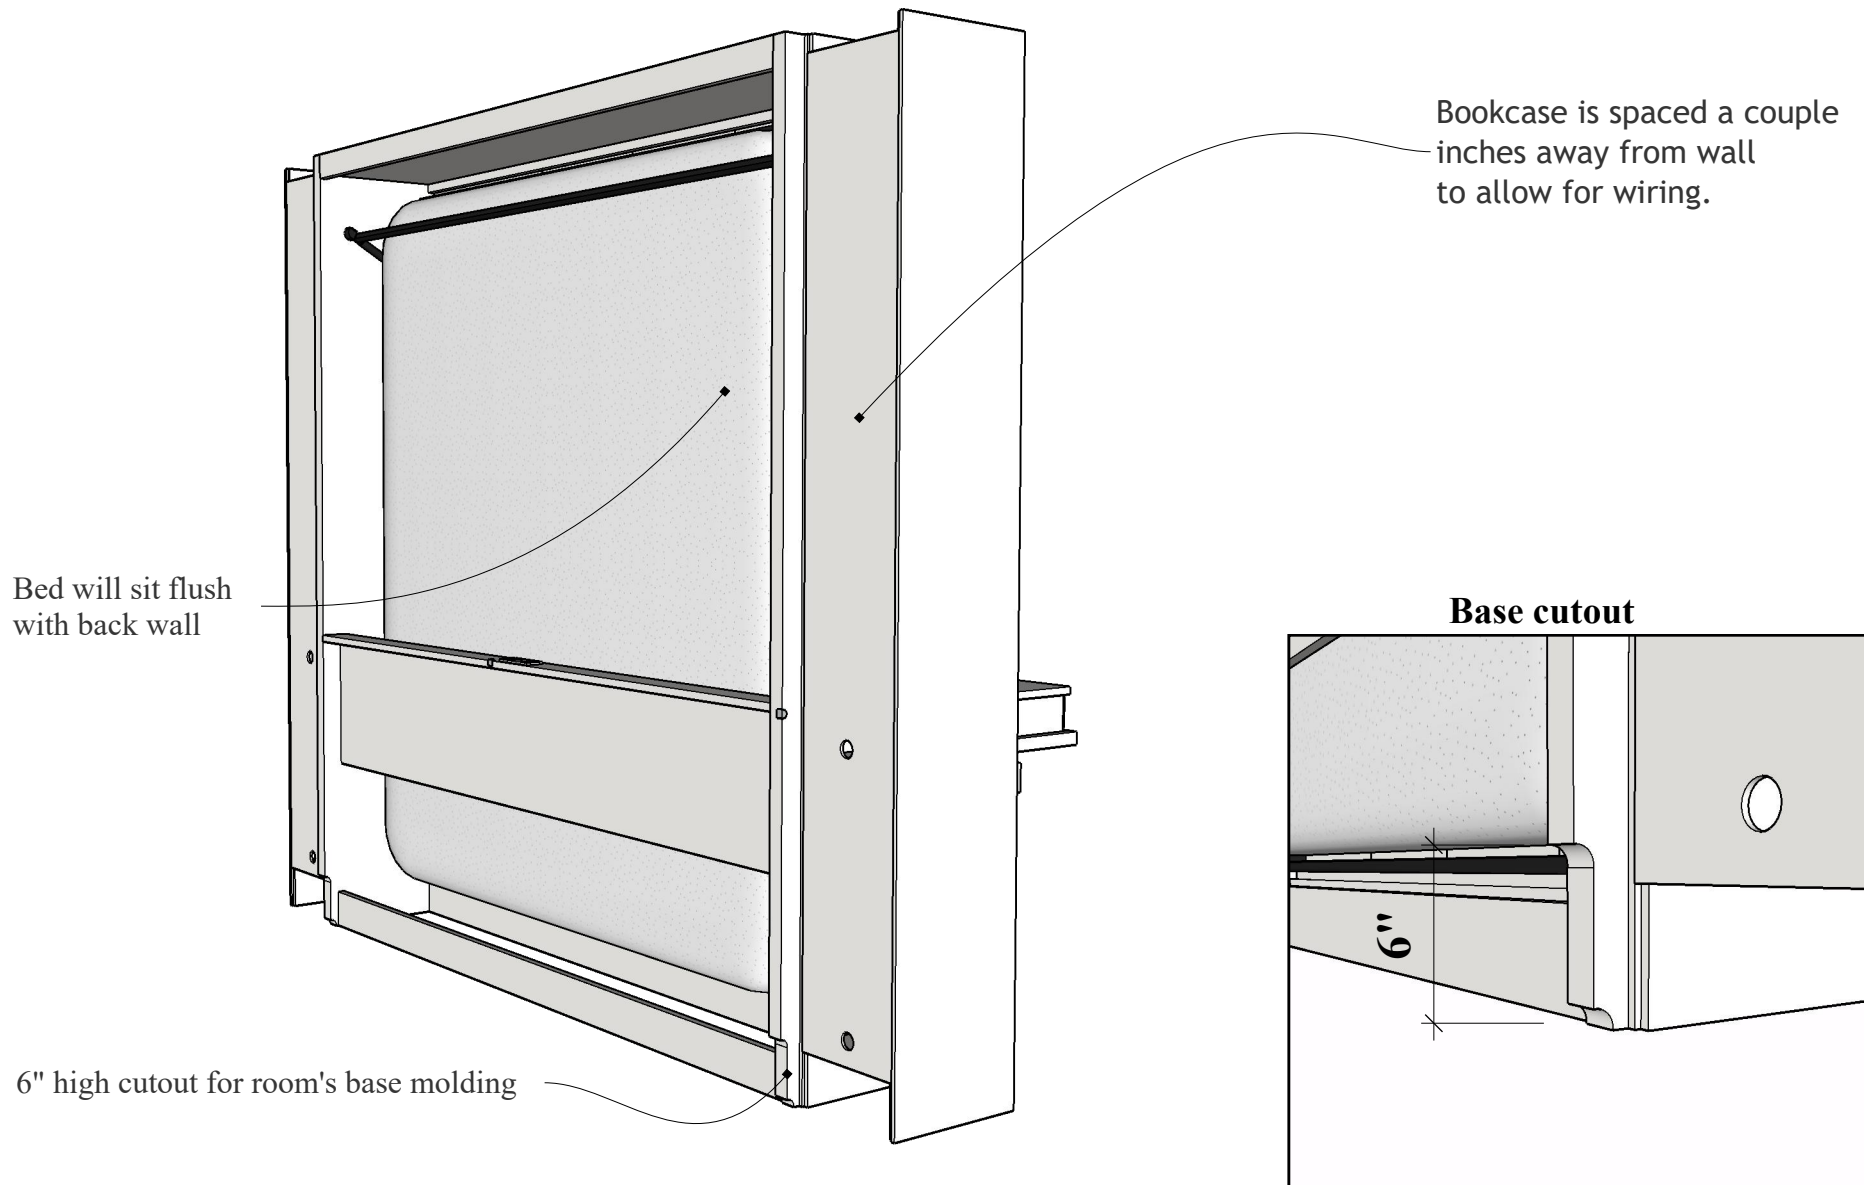

Base Molding Cutout

Base Molding Cutout

It's like having your own shop!

123-0825c
Work Order 1488

REVISIONS

	MM/DD/YY	REMARKS
1	6/30/25 (R1)	Added two 11 1/2" BCs
2	6/30/25 (R2)	Updated color to white lacquer, change outlet, light and desk mechanism to white, update TV model
3		
4	--/--/--	...
5	--/--/--	...

07

A