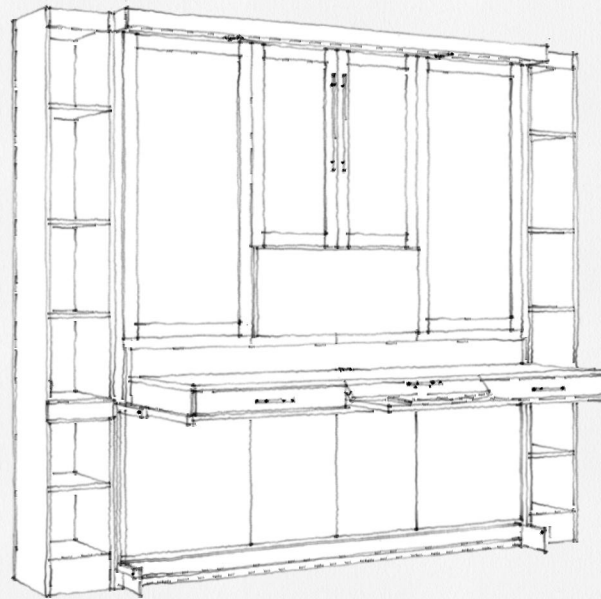

More Extras

More extras can be added to your murphy bed design. Examples of those can be found at:

www.wwbeds.com/murphy-bed-extras

More Extras

It's like having your own shop!

123-0825c
Work Order 1488

REVISIONS

	MM/DD/YY	REMARKS
1	6/30/25 (R1)	Added two 11 1/2" BCs
2	6/30/25 (R2)	Updated color to white lacquer, change outlet, light and desk mechanism to white, update TV model
3		
4	--/--/--	...
5	--/--/--	...