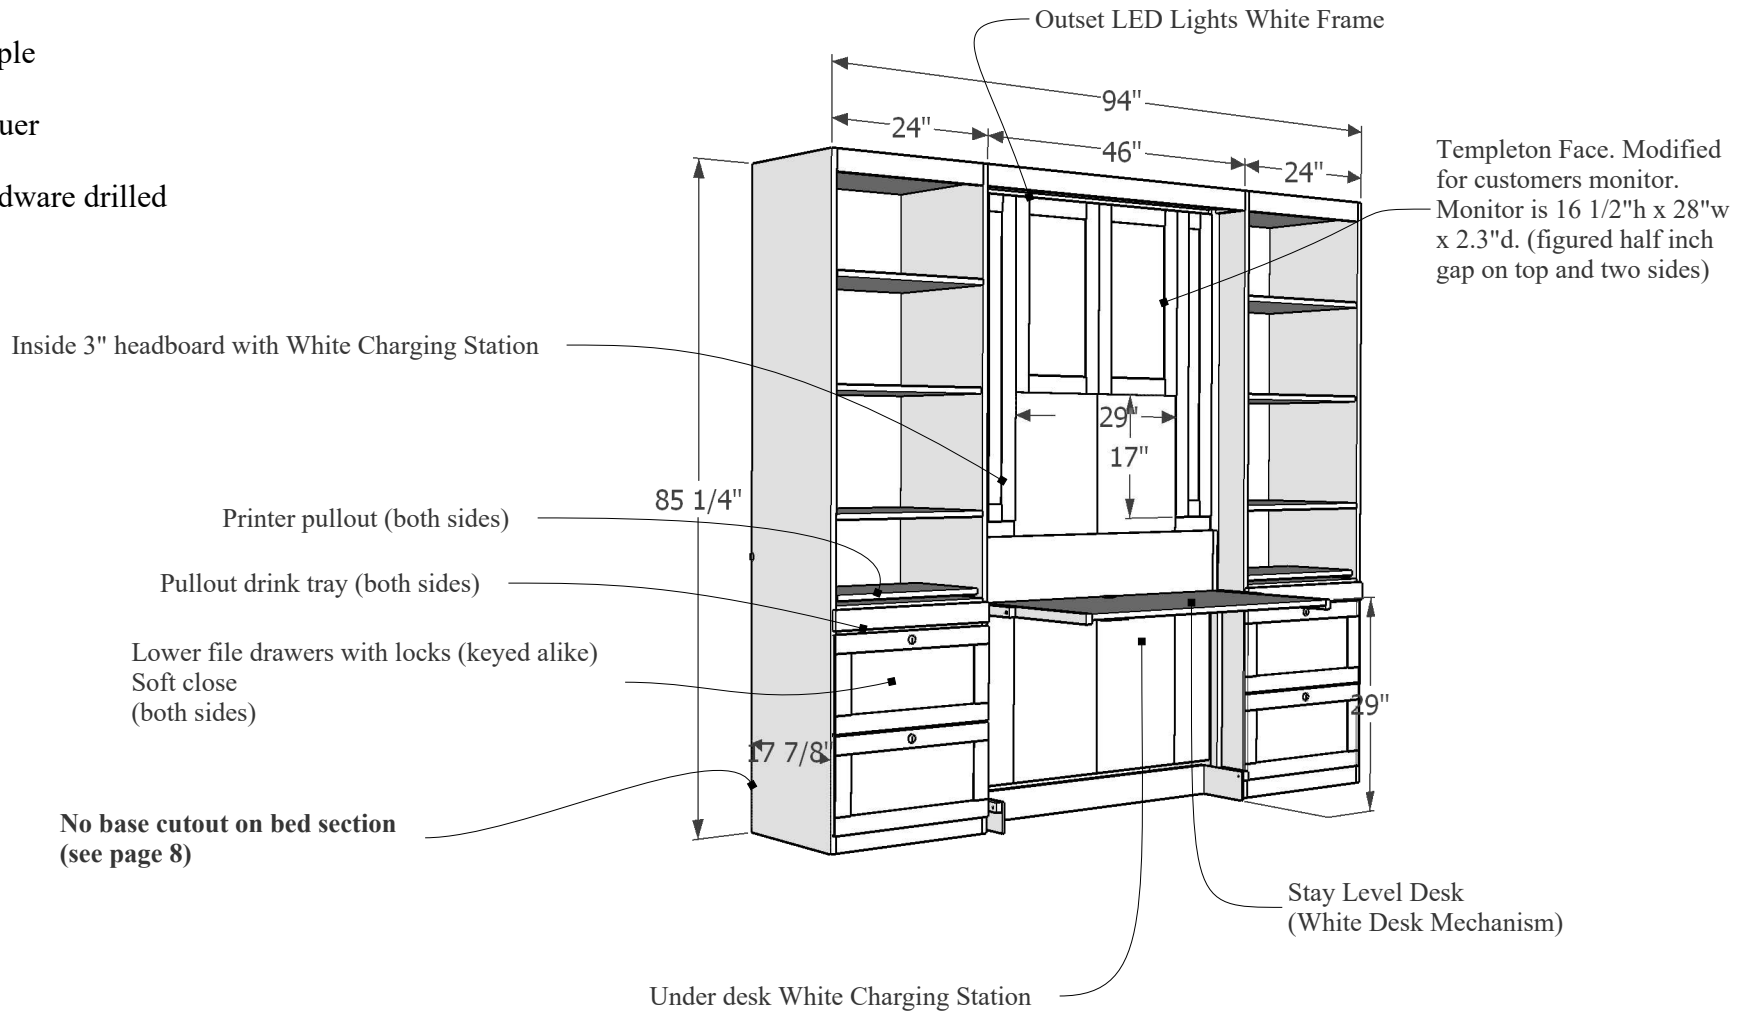

A 02

A

Style 123-0925d
Work Order 1507

Size: Twin

Wood: Painted Maple

Color: White Lacquer

Hardware: No hardware drilled

Main Drawing with Measurements