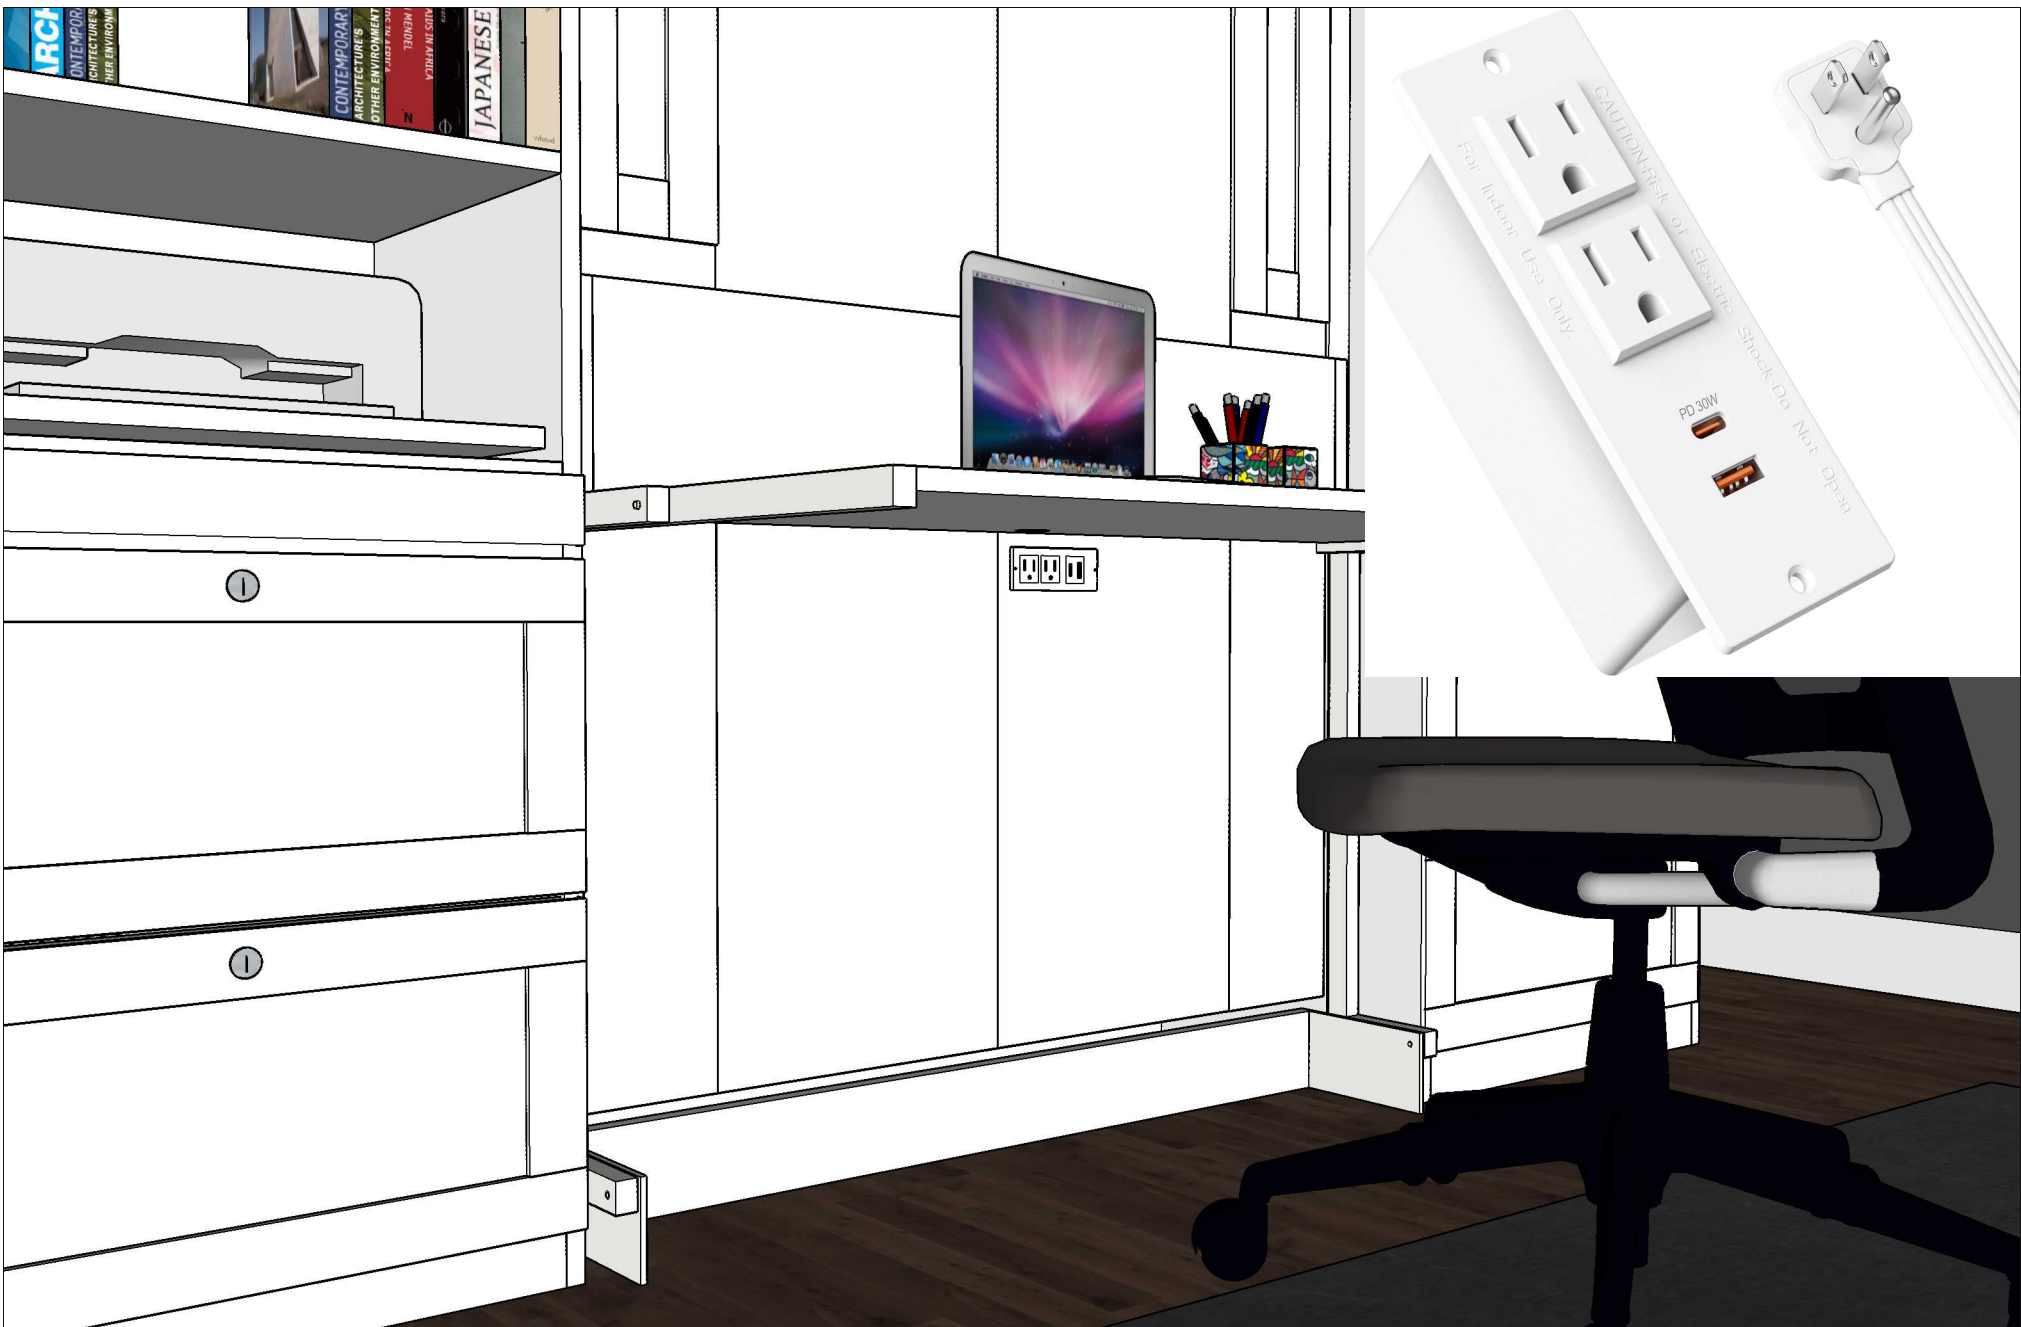

09

A

Outset LED Lights White Frame

Lights

It's like having your own shop!

Style 123-0925d
Work Order 1507

REVISIONS

	MM/DD/YY	REMARKS
1	8/5/25 (R1)	Removed base cutout and hardware
2	--/--/--	...
3	--/--/--	...
4	--/--/--	...
5	--/--/--	...