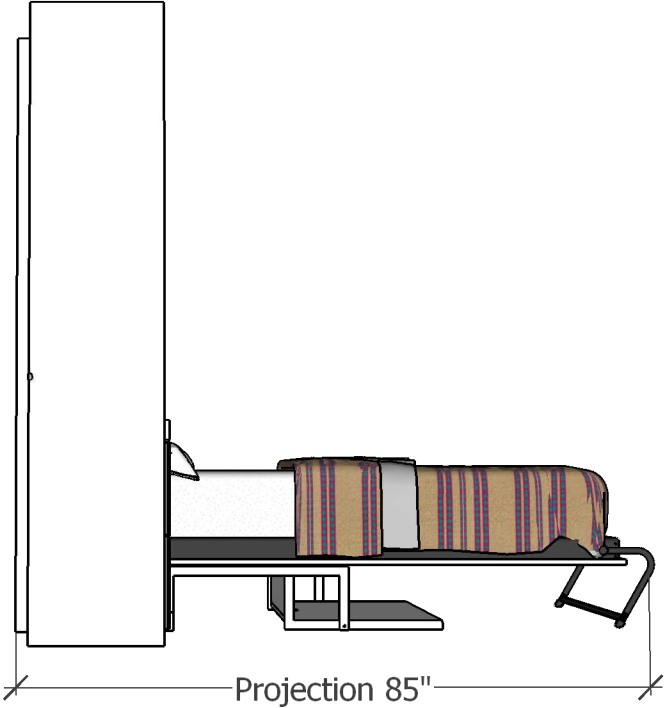

It's like having your own shop!

Style 123-0925d
 Work Order 1507

REVISIONS

	MM/DD/YY	REMARKS
1	8/5/25 (R1)	Removed base cutout and hardware
2	--/--/--	...
3	--/--/--	...
4	--/--/--	...
5	--/--/--	...

03

A

Style 123-0925d
Work Order 1507
 Twin
 White Lacquer