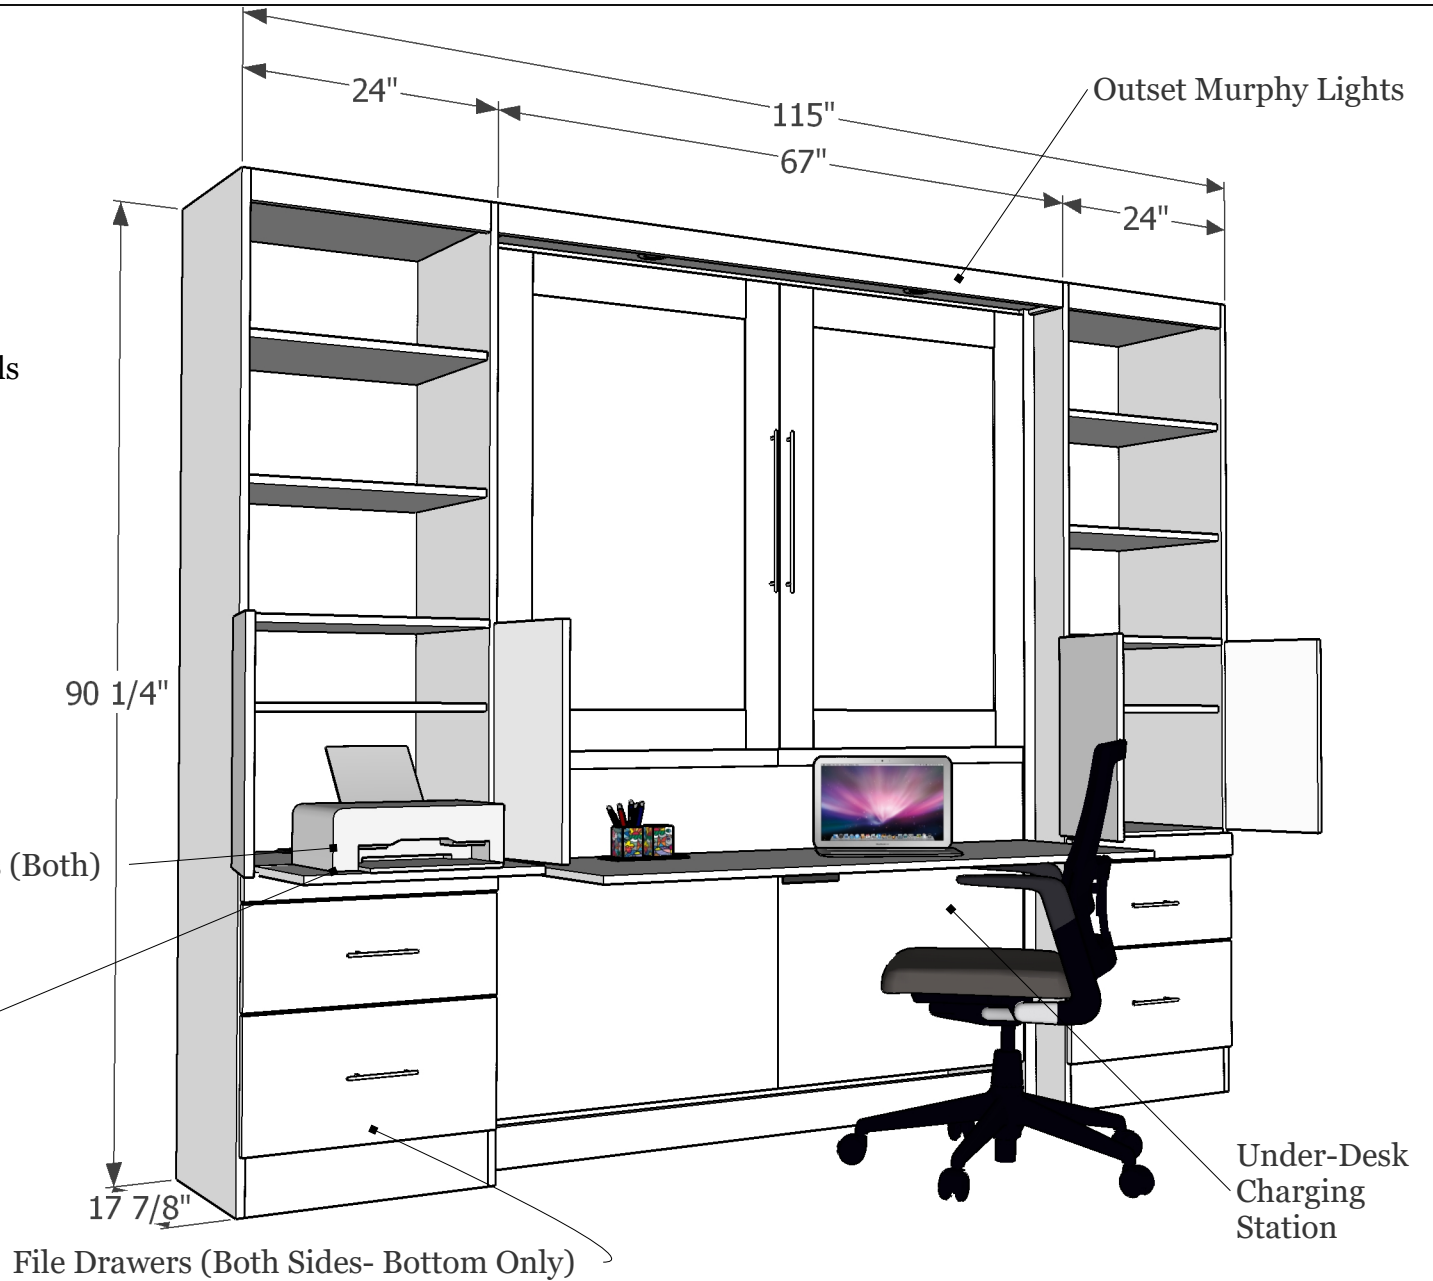

**Diana White
WO 785**

Size: Queen

Wood: Oak

Color: Classic Grey

Hardware: Satin Nickel 16" Bar Pulls
(Bed)
Satin Nickel 6" Bar Pulls Elsewhere

Main Drawing with Measurements

It's like having your own shop!