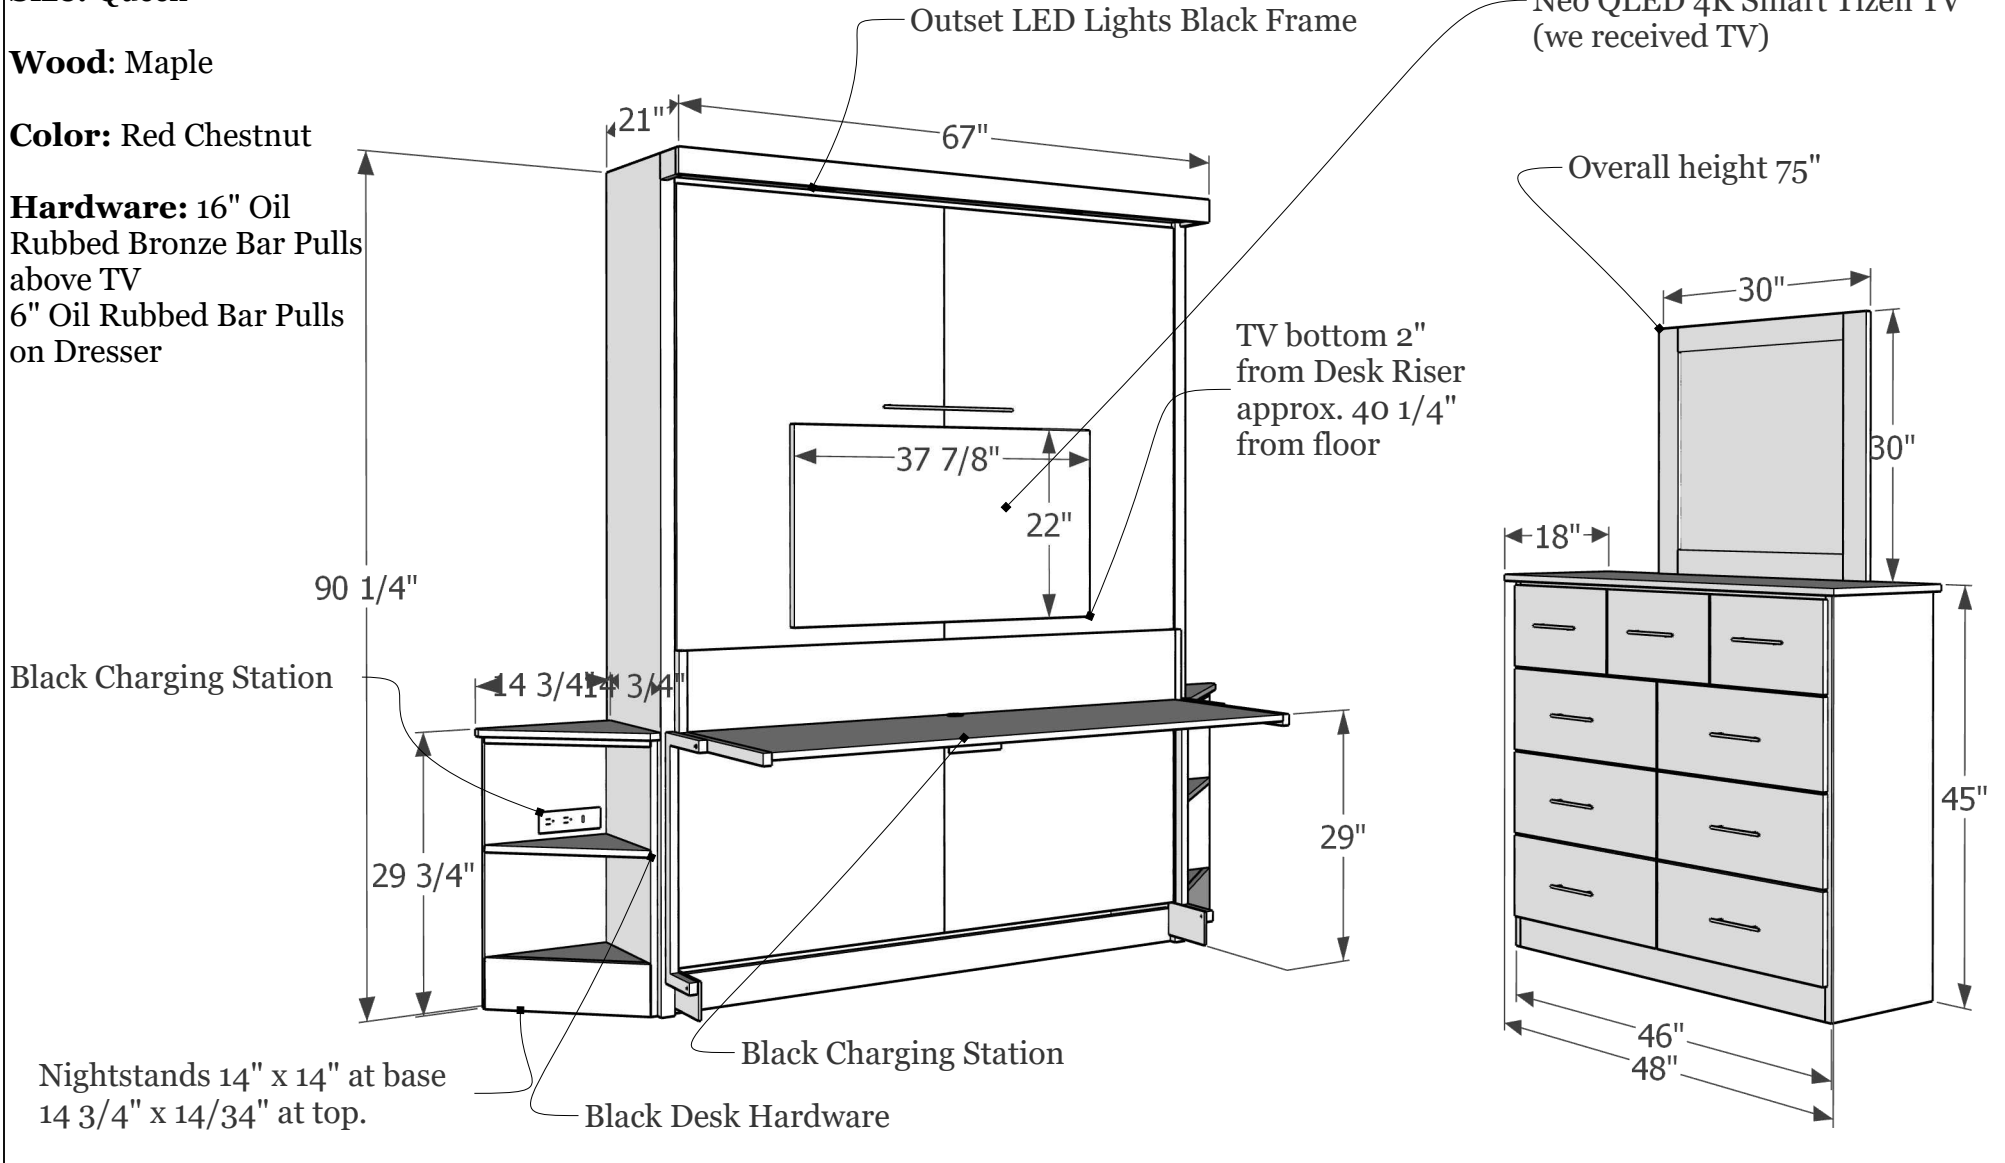

Style 1216-0423
Work Order 1046

Size: Queen

Wood: Maple

Color: Red Chestnut

Hardware: 16" Oil Rubbed Bronze Bar Pulls above TV
 6" Oil Rubbed Bar Pulls on Dresser

Samsung - 43" Class QN90B Neo QLED 4K Smart Tizen TV (we received TV)