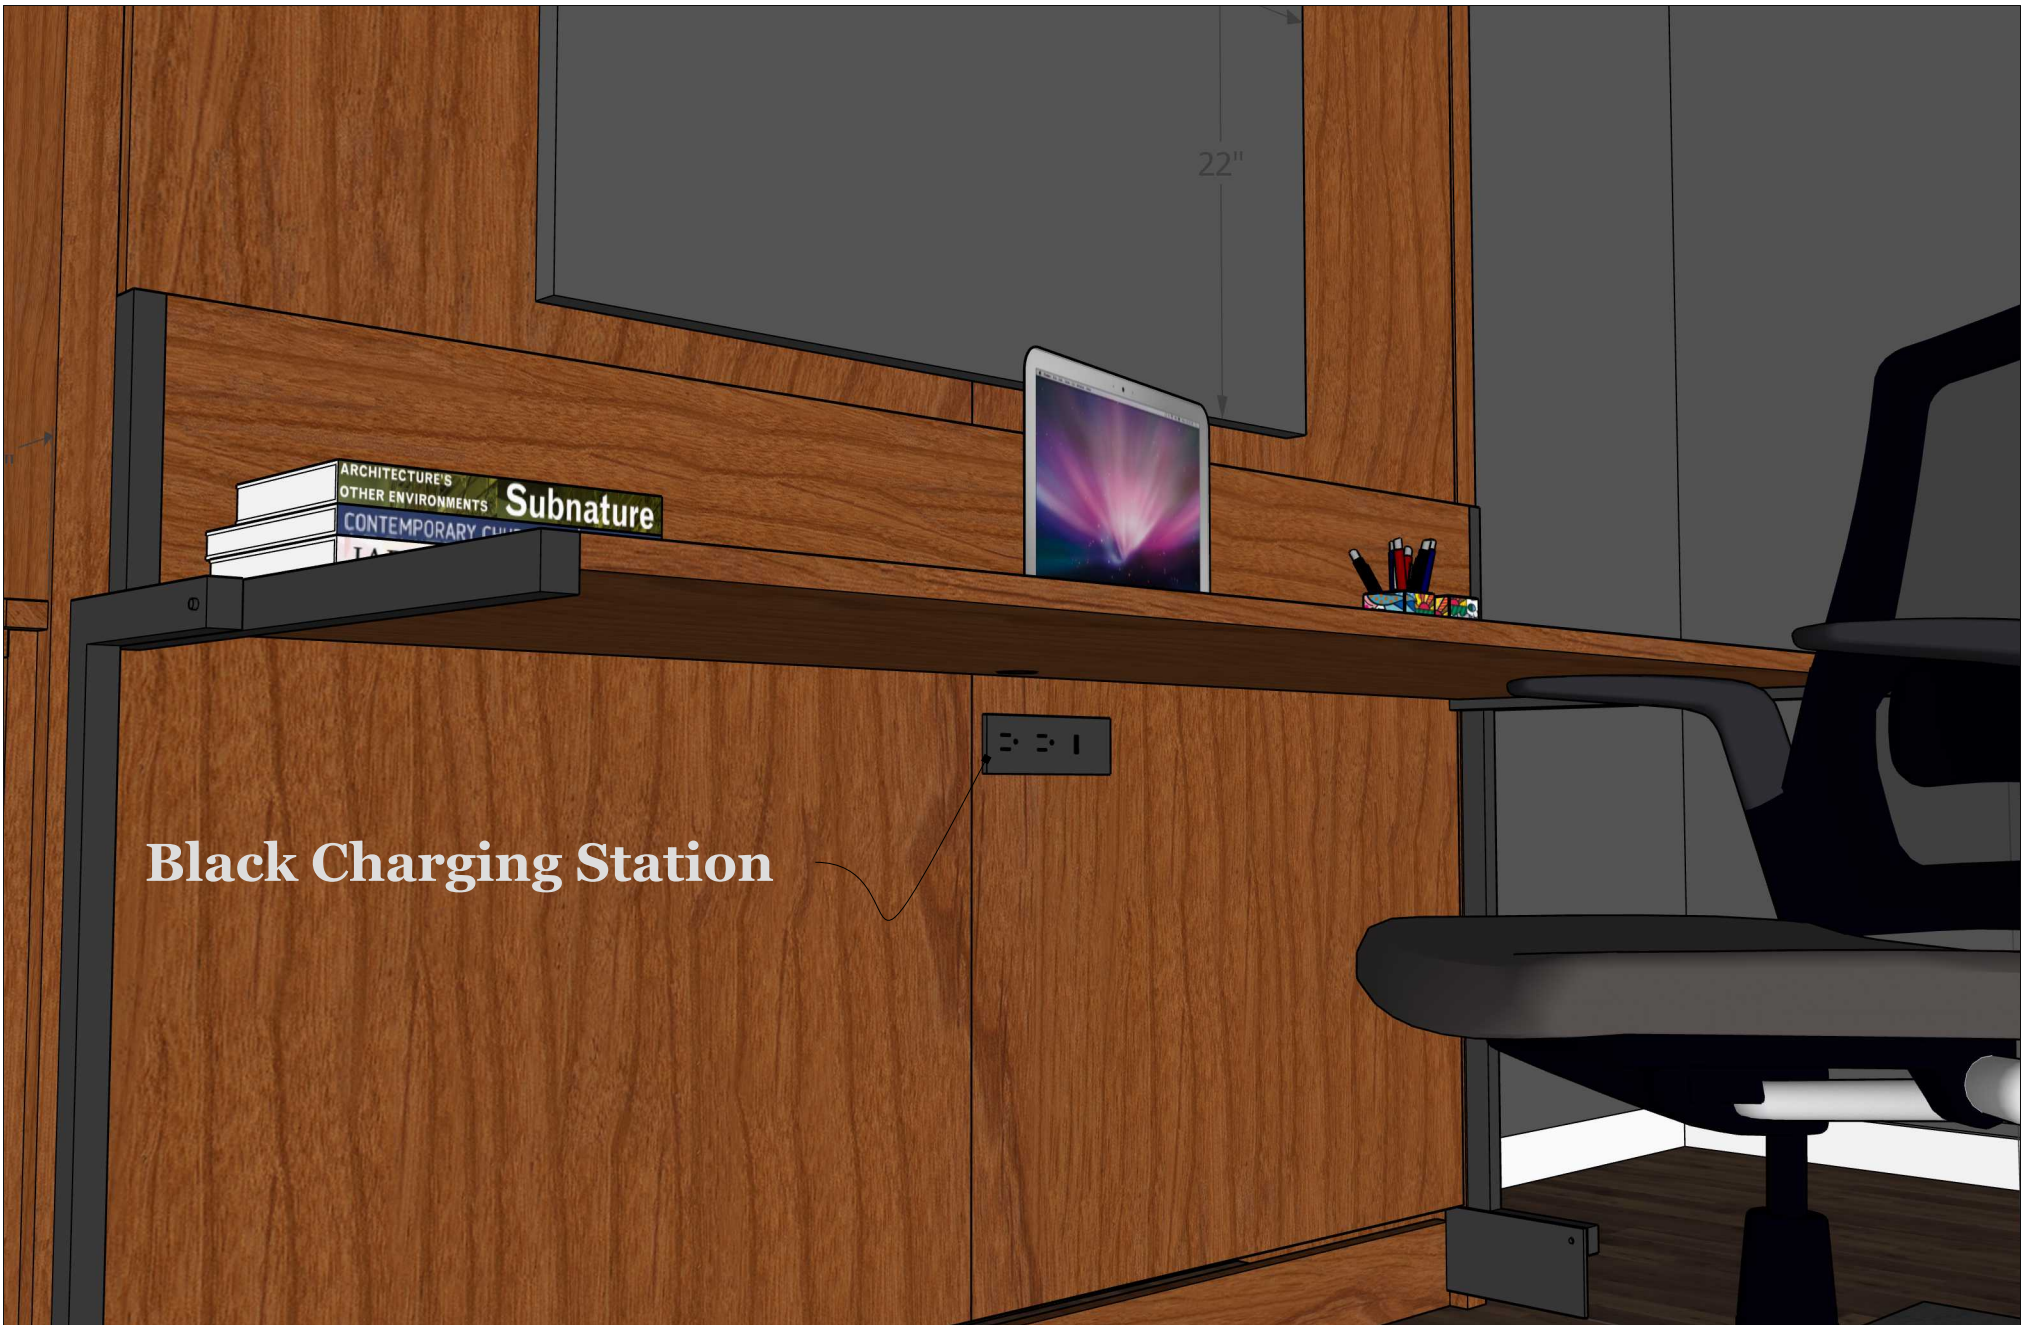

Black Charging Station

Under Desk Charging Station

It's like having your own shop!

Style 1216-0423
Work Order 1046

REVISIONS

	MM/DD/YY	REMARKS
1	3/17/23	Corrected size and wood type
2	--/--/--	...
3	--/--/--	...
4	--/--/--	...
5	--/--/--	...

A 06