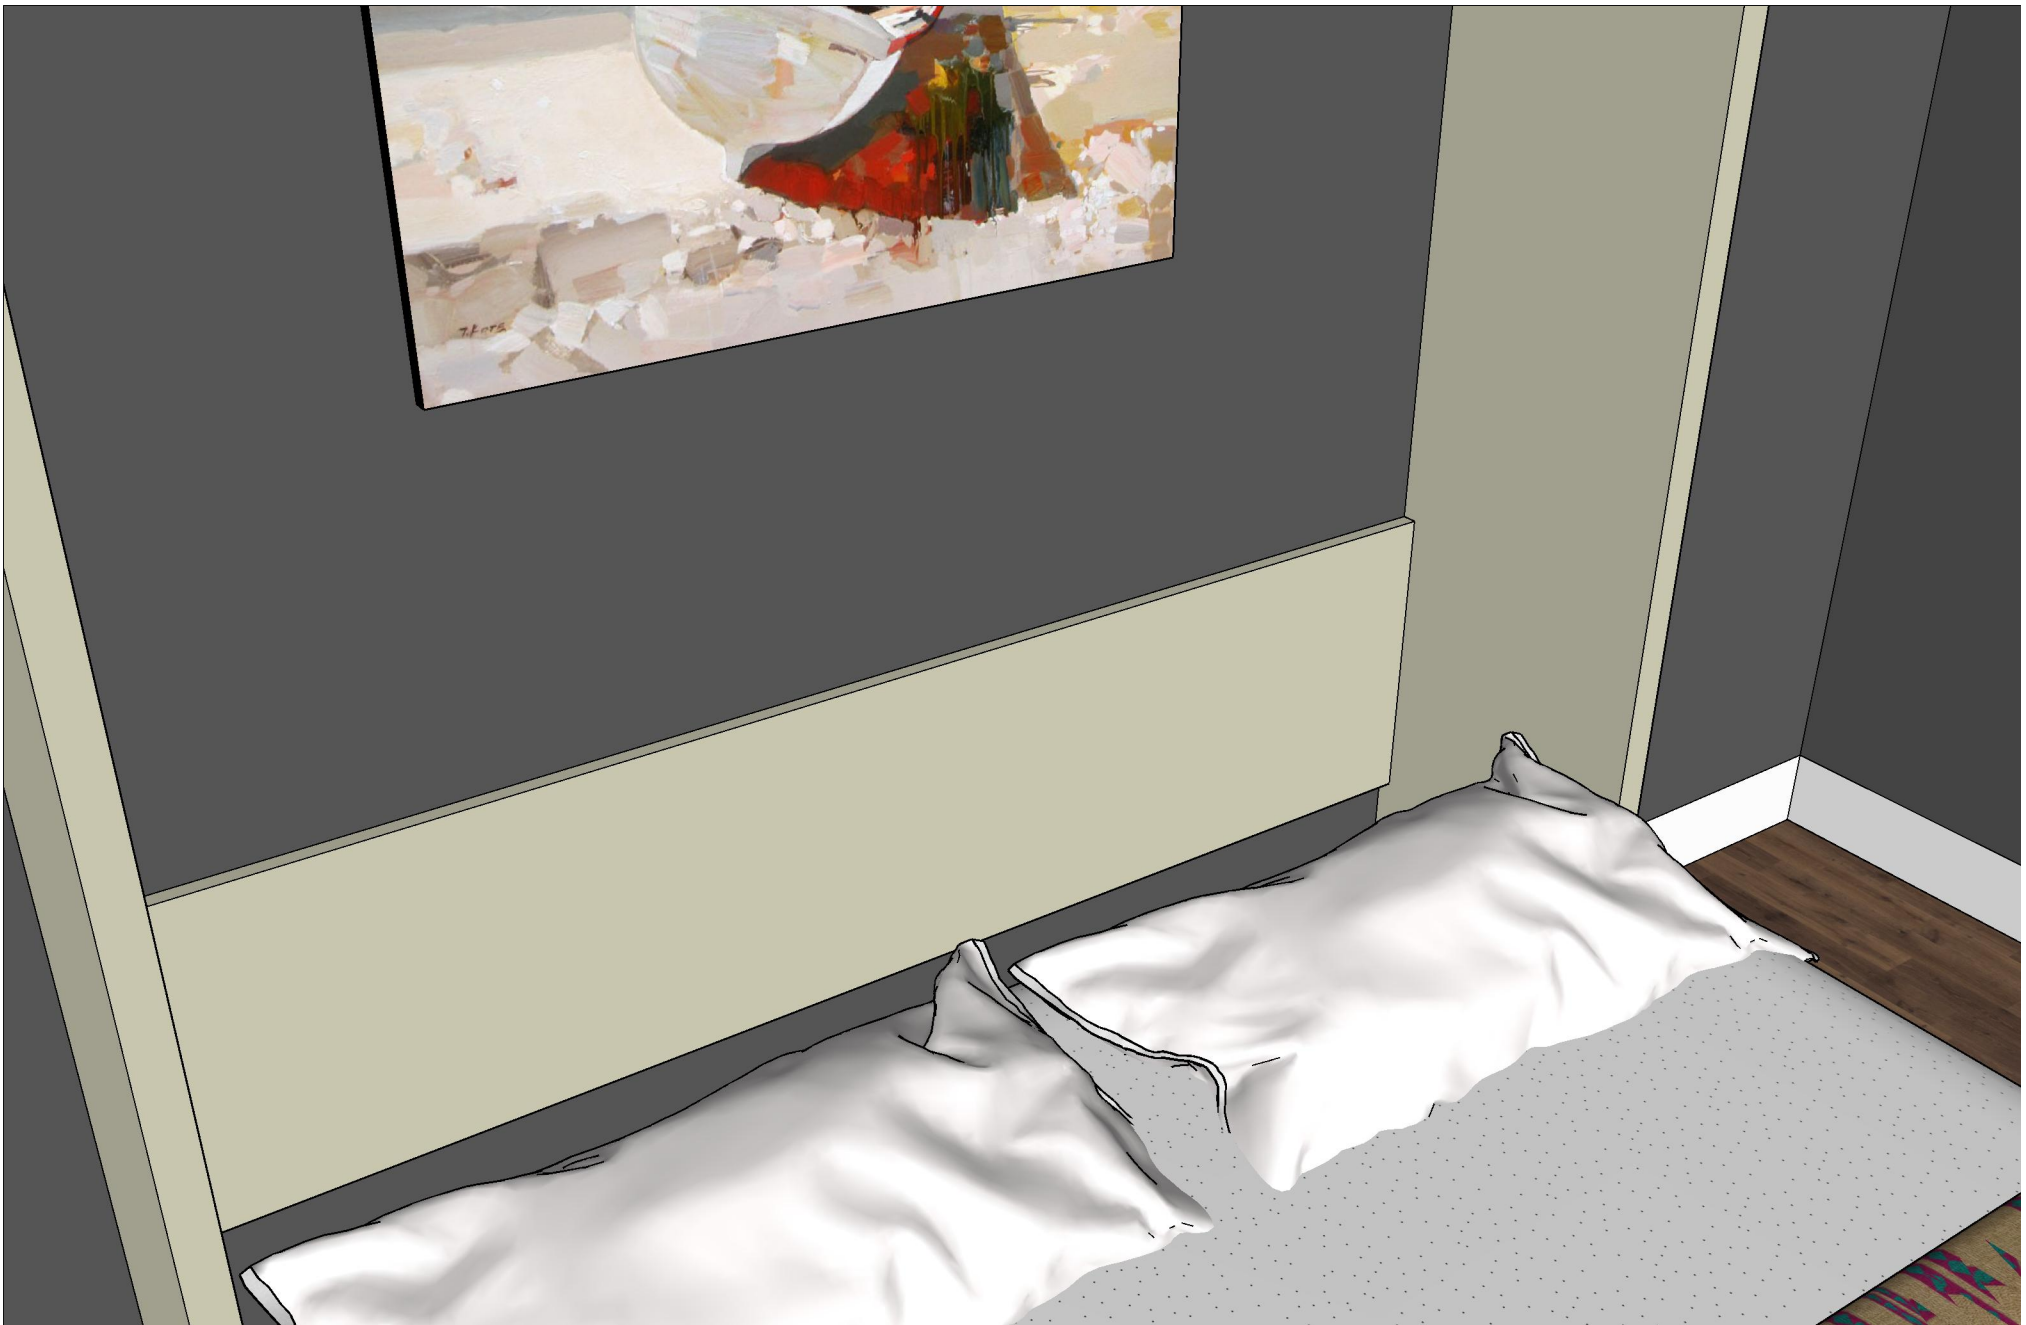

Headboard

It's like having your own shop!

1109-0625
Work Order 1456

REVISIONS

	MM/DD/YY	REMARKS
1	4/25/25	Added Measurements
2	4/28/25	Added 3" H/B w/outlet, made 2 1/4" deeper
3	4/28/25	Back to flat headboard
4	5/1/25	Updated color and pull
5	--/--/--	...

08

A