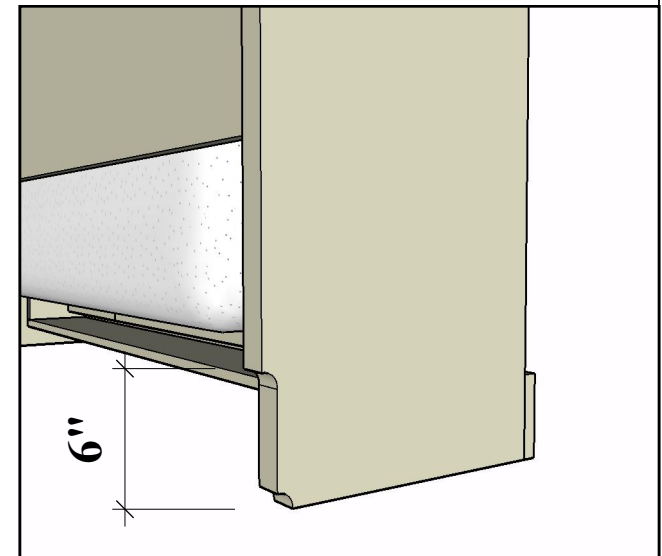

6" high cutout for room's base molding

Base cutout