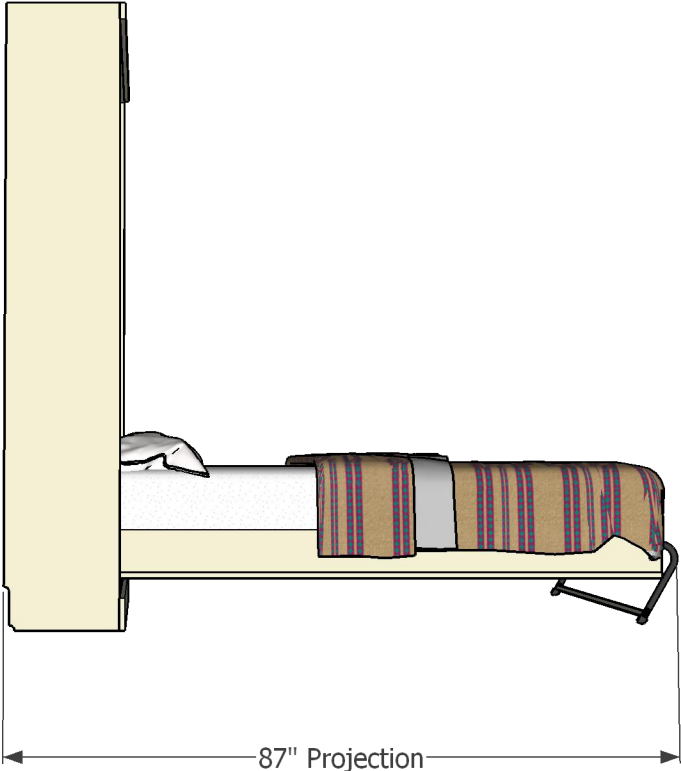

1109-0625
Work Order 1456
Queen
Benjamin Moore 2144-40 Soft Fern

Drawing Projection

It's like having your own shop!

1109-0625
Work Order 1456

REVISIONS

	MM/DD/YY	REMARKS
1	4/25/25	Added Measurements
2	4/28/25	Added 3" H/B w/outlet, made 2 1/4" deeper
3	4/28/25	Back to flat headboard
4	5/1/25	Updated color and pull
5	--/--/--	...

A 04
A