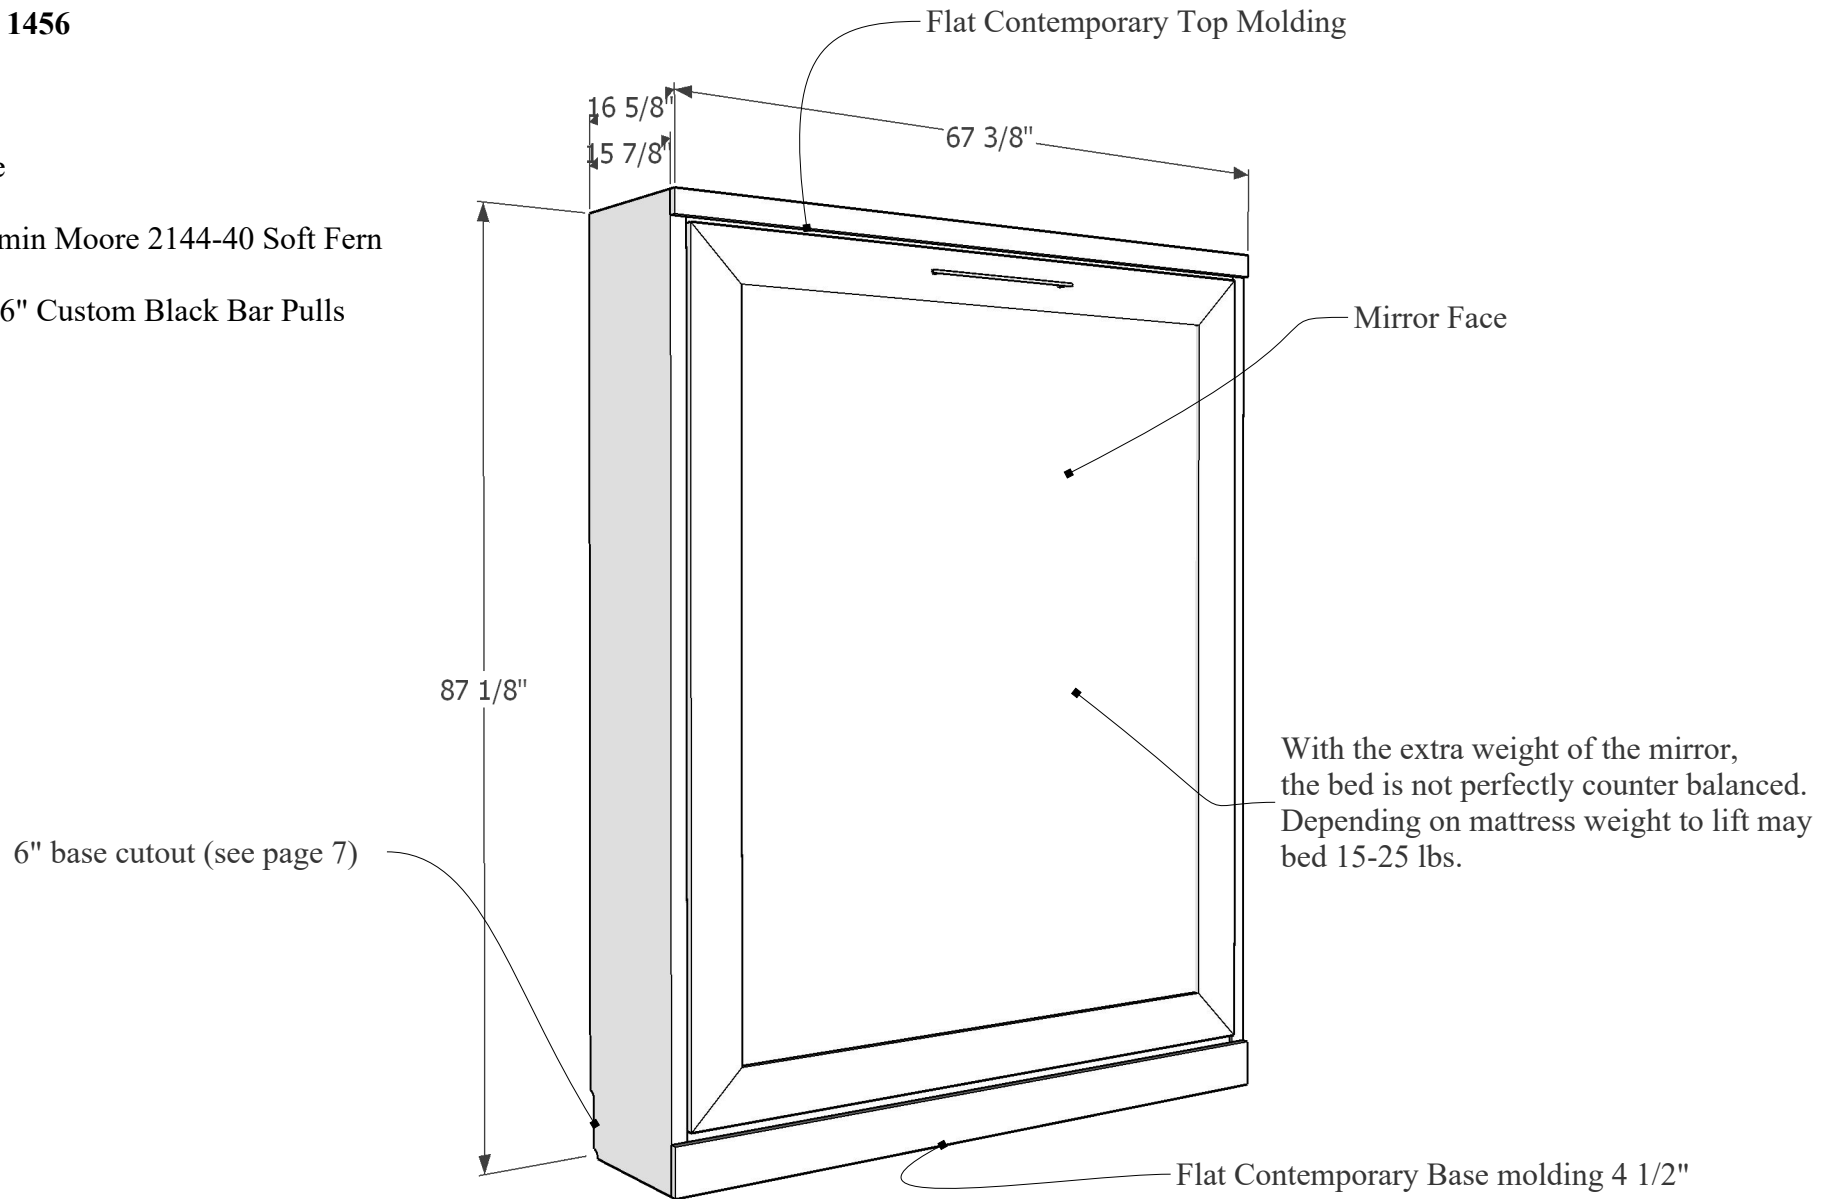

Size: Queen

Hardware: 16" Custom Black Bar Pulls

Info Page

It's like having your own shop!

1109-0625
Work Order 1456

REVISIONS

	MM/DD/YY	REMARKS
1	4/25/25	Added Measurements
2	4/28/25	Added 3" H/B w/outlet, made 2 1/4" deeper
3	4/28/25	Back to flat headboard
4	5/1/25	Updated color and pull
5	--/--/--	...

A 02

A

1109-0625
Work Order 1456

Size: Queen

Wood: Maple

Color: Benjamin Moore 2144-40 Soft Fern

Hardware: 16" Custom Black Bar Pulls

Main Drawing with Measurements