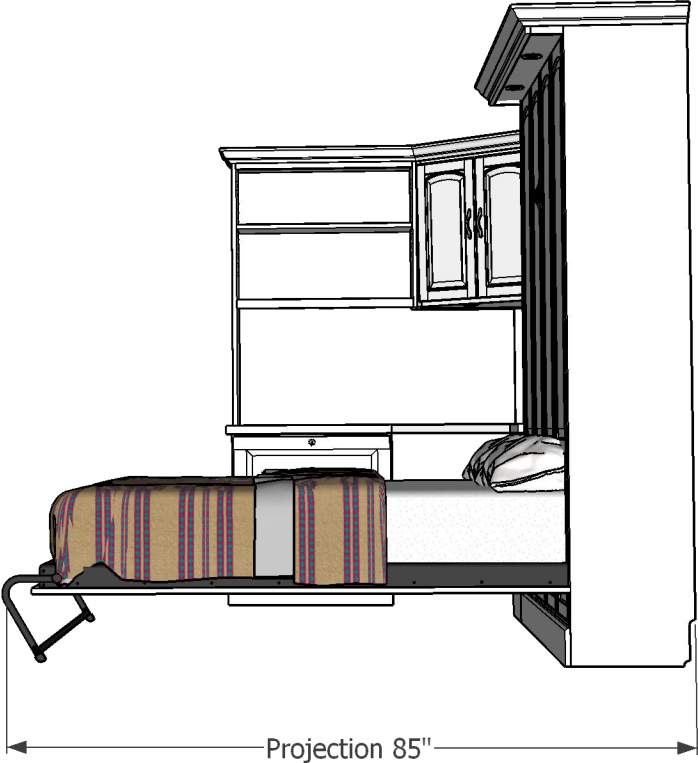

1118-0325
Work Order 1416
FULL SIZE
White Lacquer

Drawing Projection

It's like having your own shop!

1118-0325
Work Order 1416

REVISIONS

	MM/DD/YY	REMARKS
1	2/11/25	Added Desk Lights and switch, Changed to full
2	2/11/25	Redrew it to scale
3	--/--/--	...
4	--/--/--	...
5	--/--/--	...

A 04