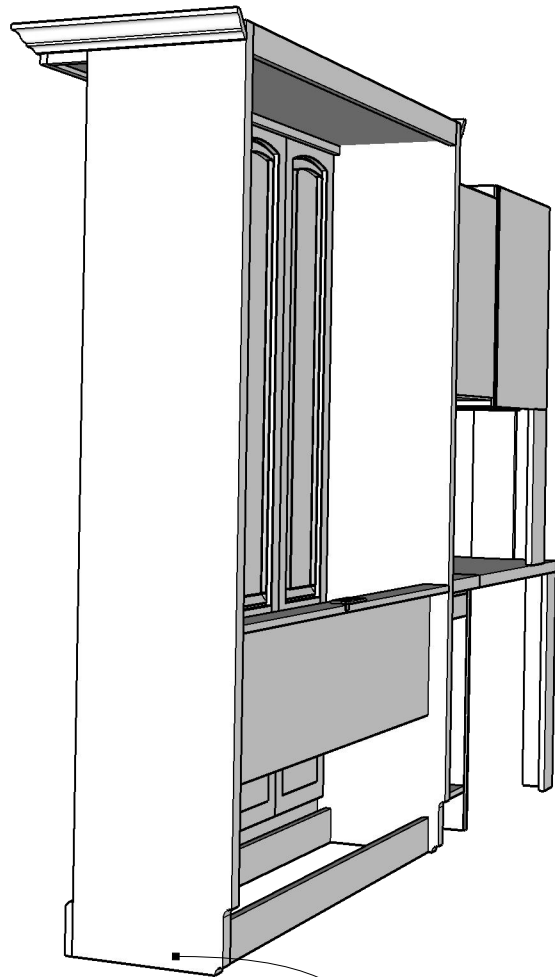

Base Molding Cutout

6" high cutout for room's base molding