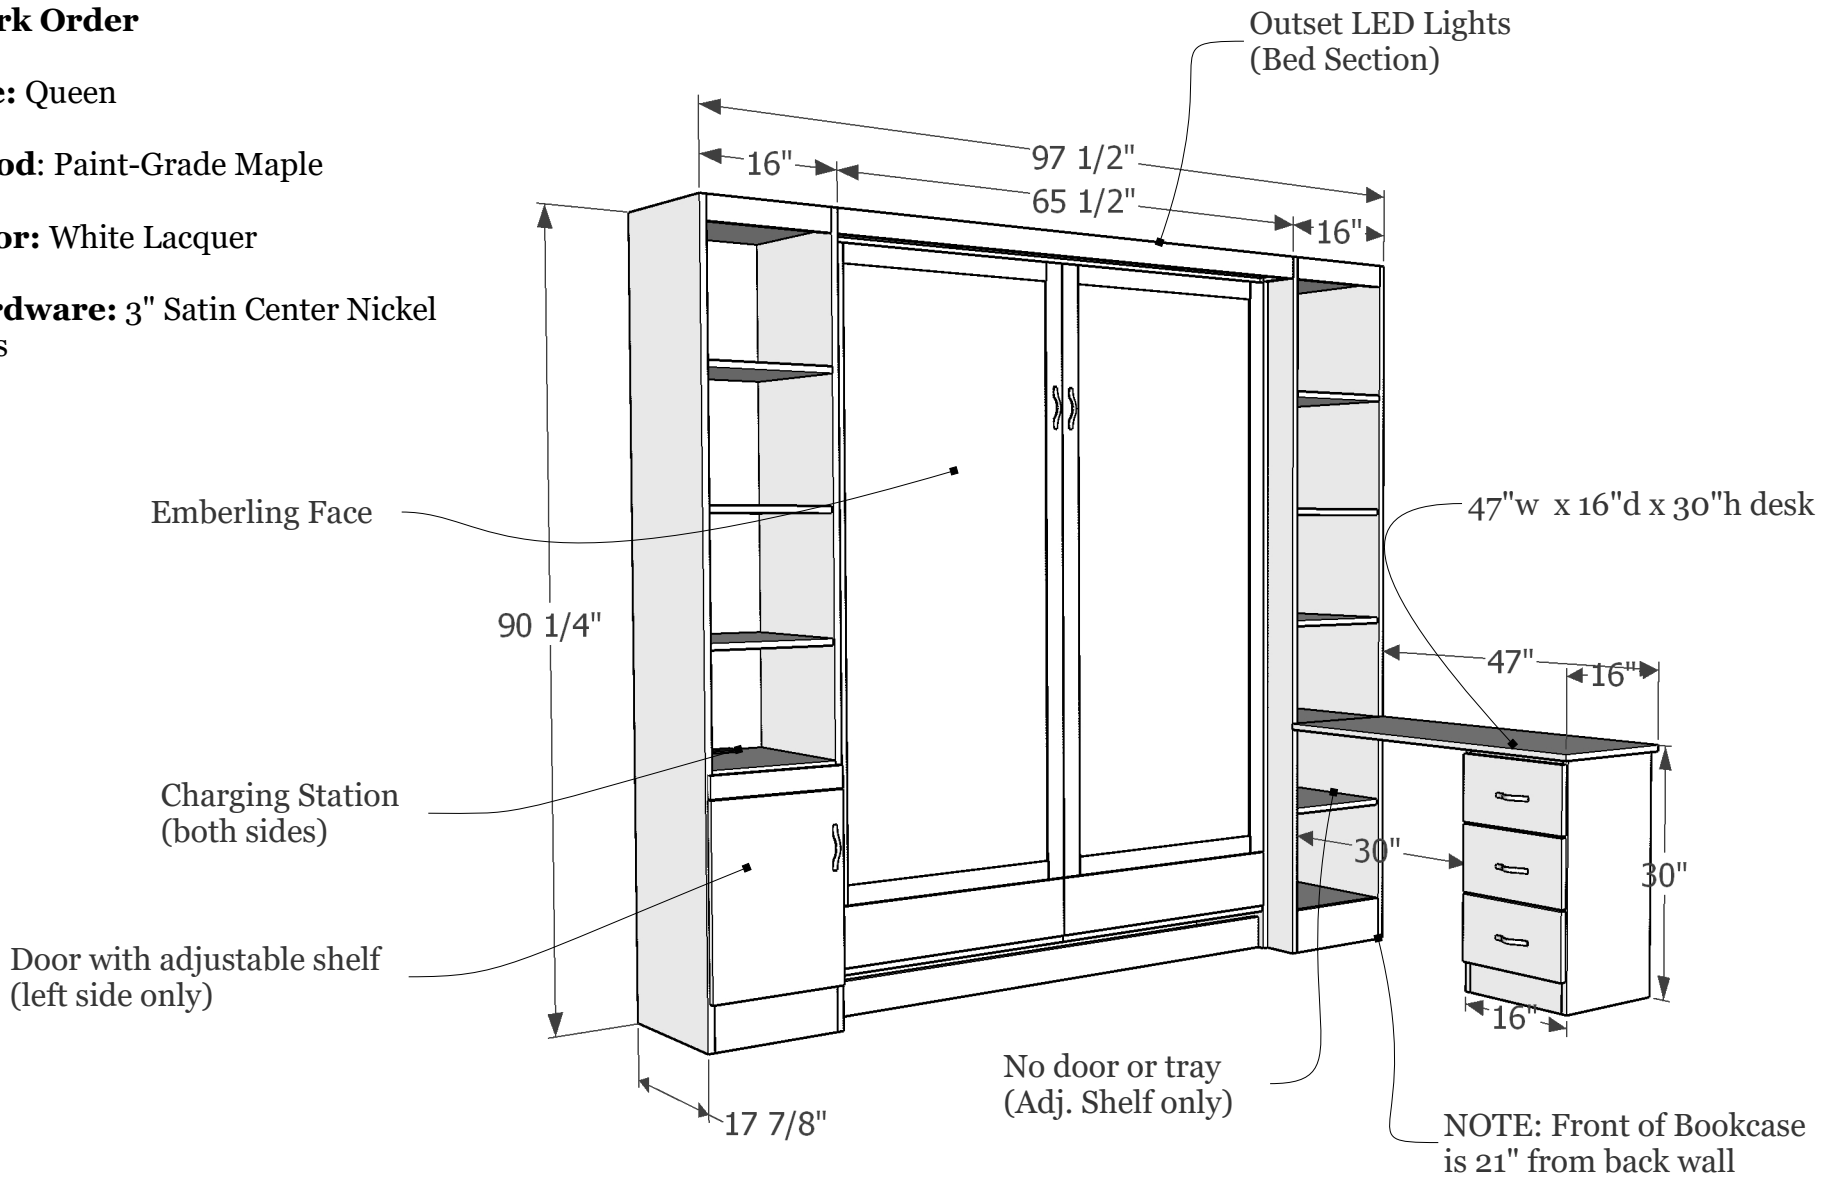

**Hardware:** 3" Satin Center Nickel Pulls

Customer's window

Info Page

It's like having your own shop!

1120-0922  
 Work Order

REVISIONS

	MM/DD/YY	REMARKS
1	8/17/22	Added Height Dimensions. Removed Extras
2	8/24/22	Changed desk width
3	--/--/--	...
4	--/--/--	...
5	--/--/--	...

A

**1120-0922  
Work Order**

**Size:** Queen

**Wood:** Paint-Grade Maple

**Color:** White Lacquer

**Hardware:** 3" Satin Center Nickel Pulls

Queen Orthopedic Plush Top Mattress is on Work Order

Main Drawing with Measurements