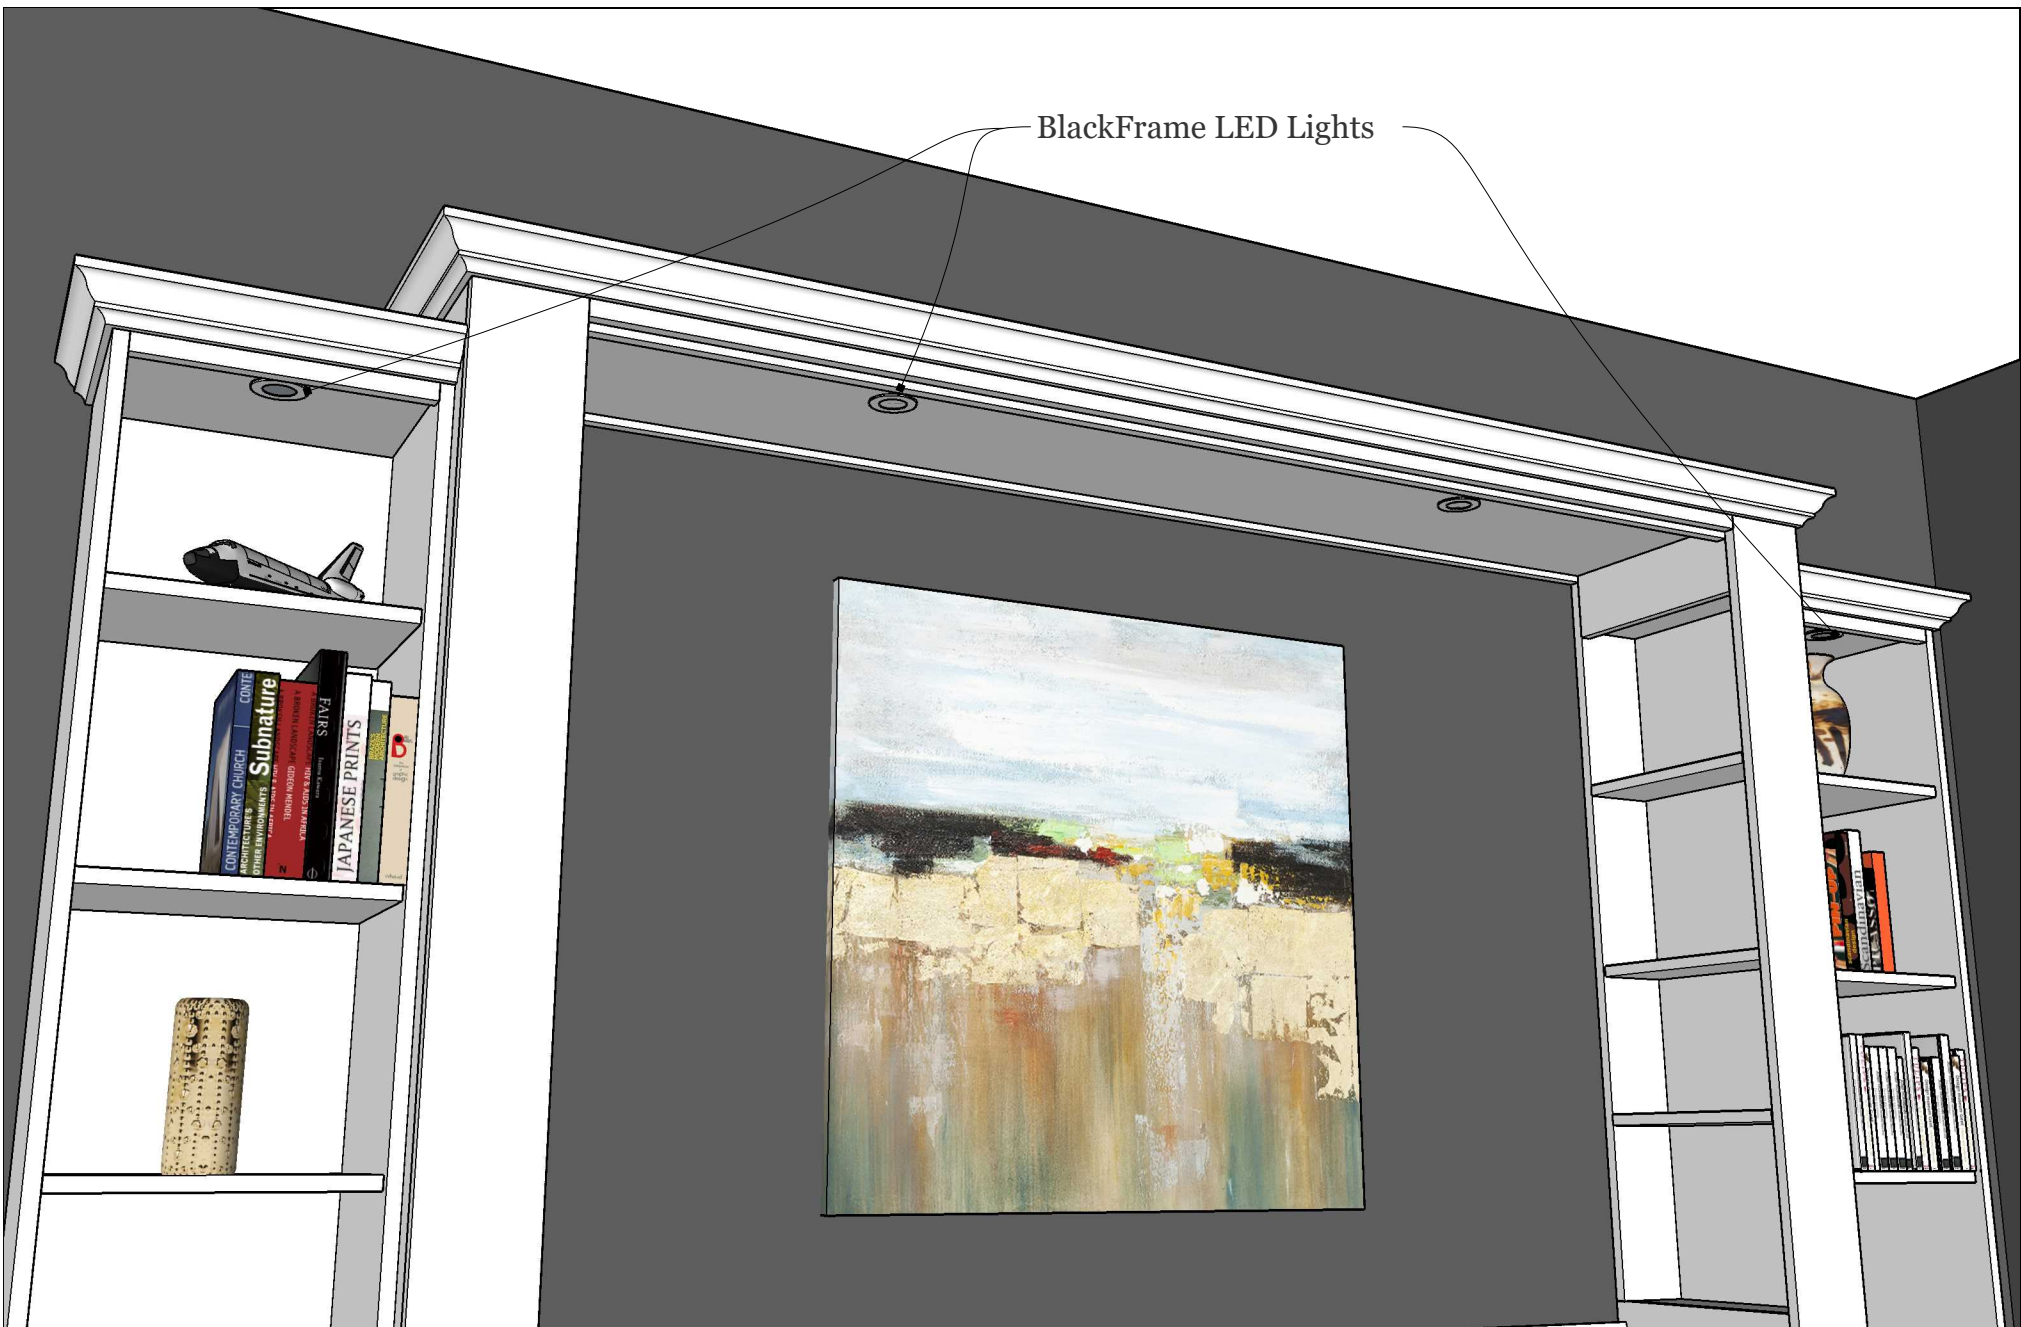

BlackFrame LED Lights

Lights

It's like having your own shop!

Customer's Name

Work Order #

REVISIONS

	MM/DD/YY	REMARKS
1	01/30/23	Updated Hardware
2	--/--/--	...
3	--/--/--	...
4	--/--/--	...
5	--/--/--	...

05

A