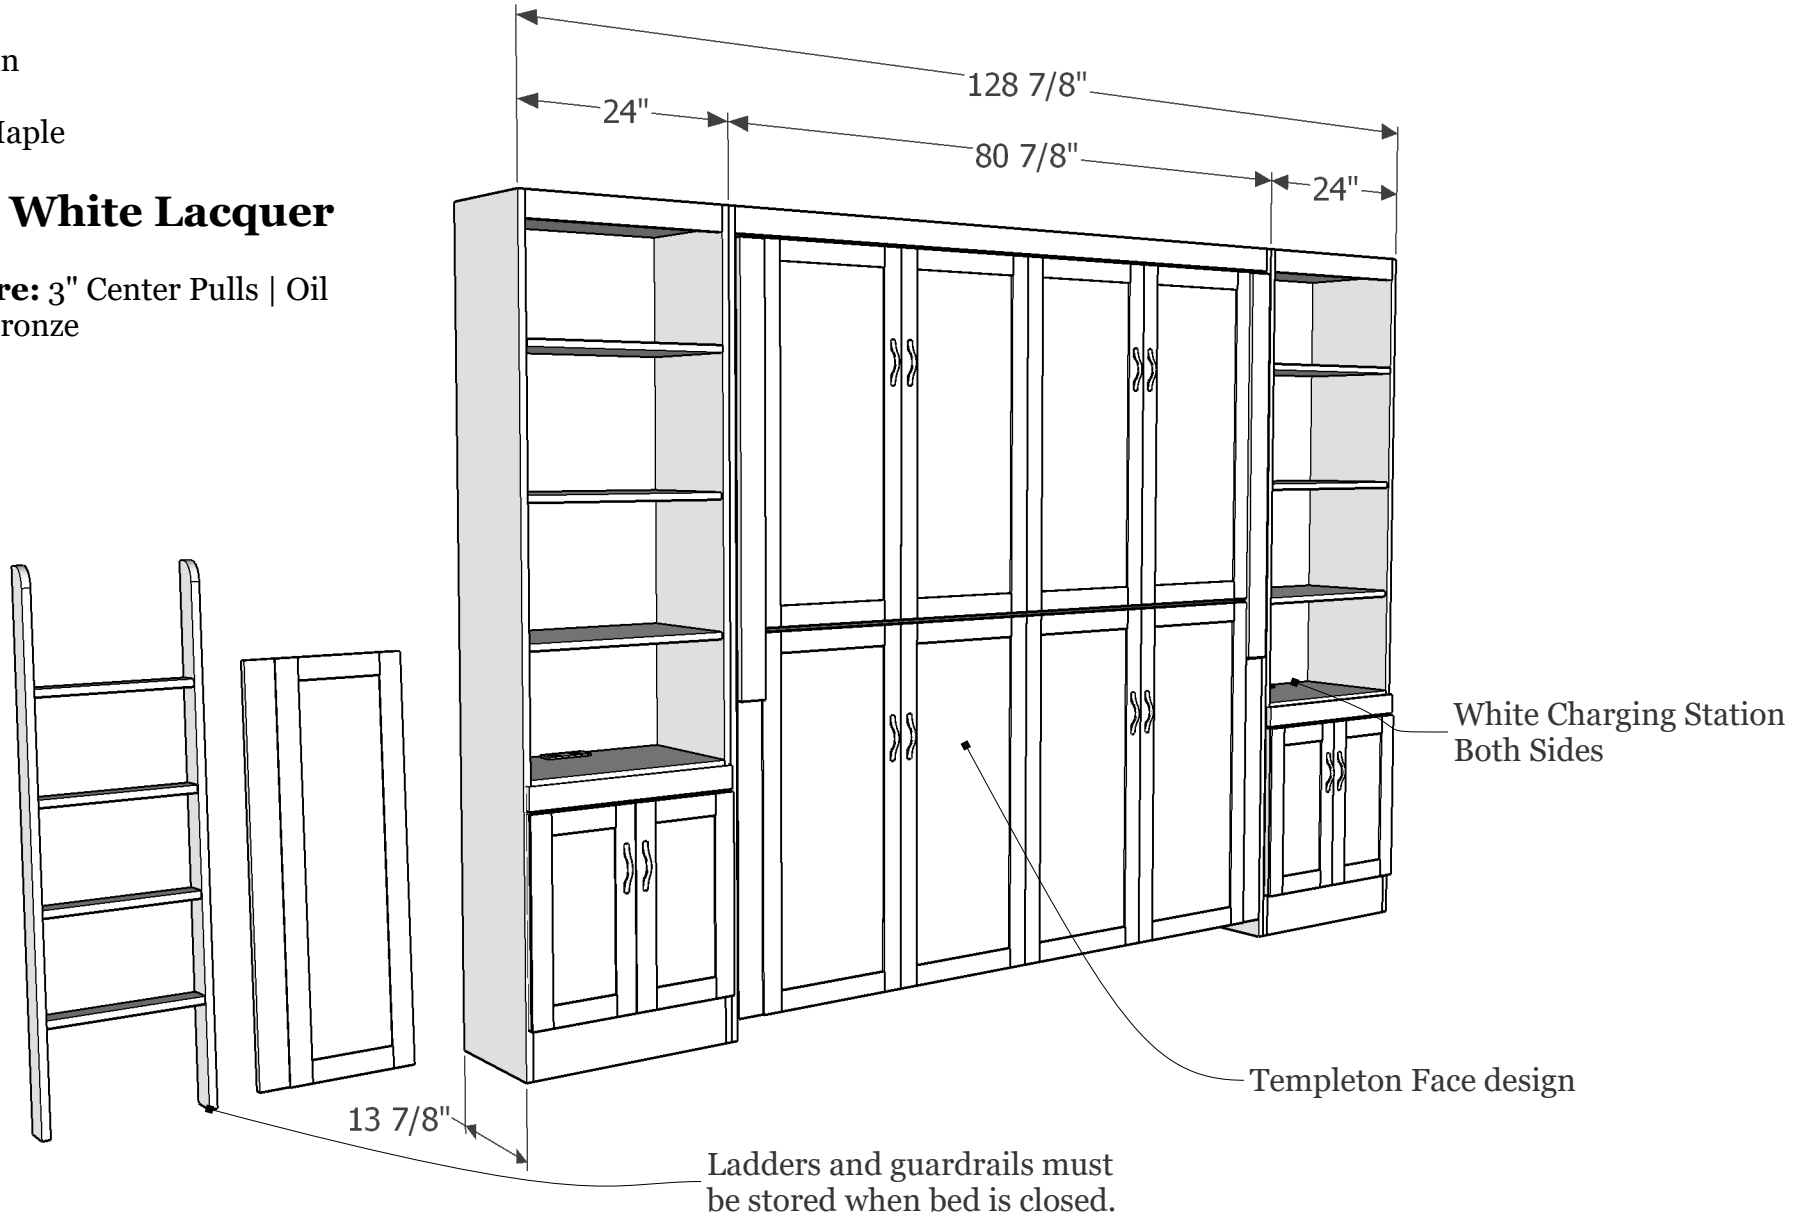

A 02

A

Example Drawing

Size: Twin

Wood: Maple

Color: White Lacquer

Hardware: 3" Center Pulls | Oil Rubbed Bronze

Main Drawing with Measurements