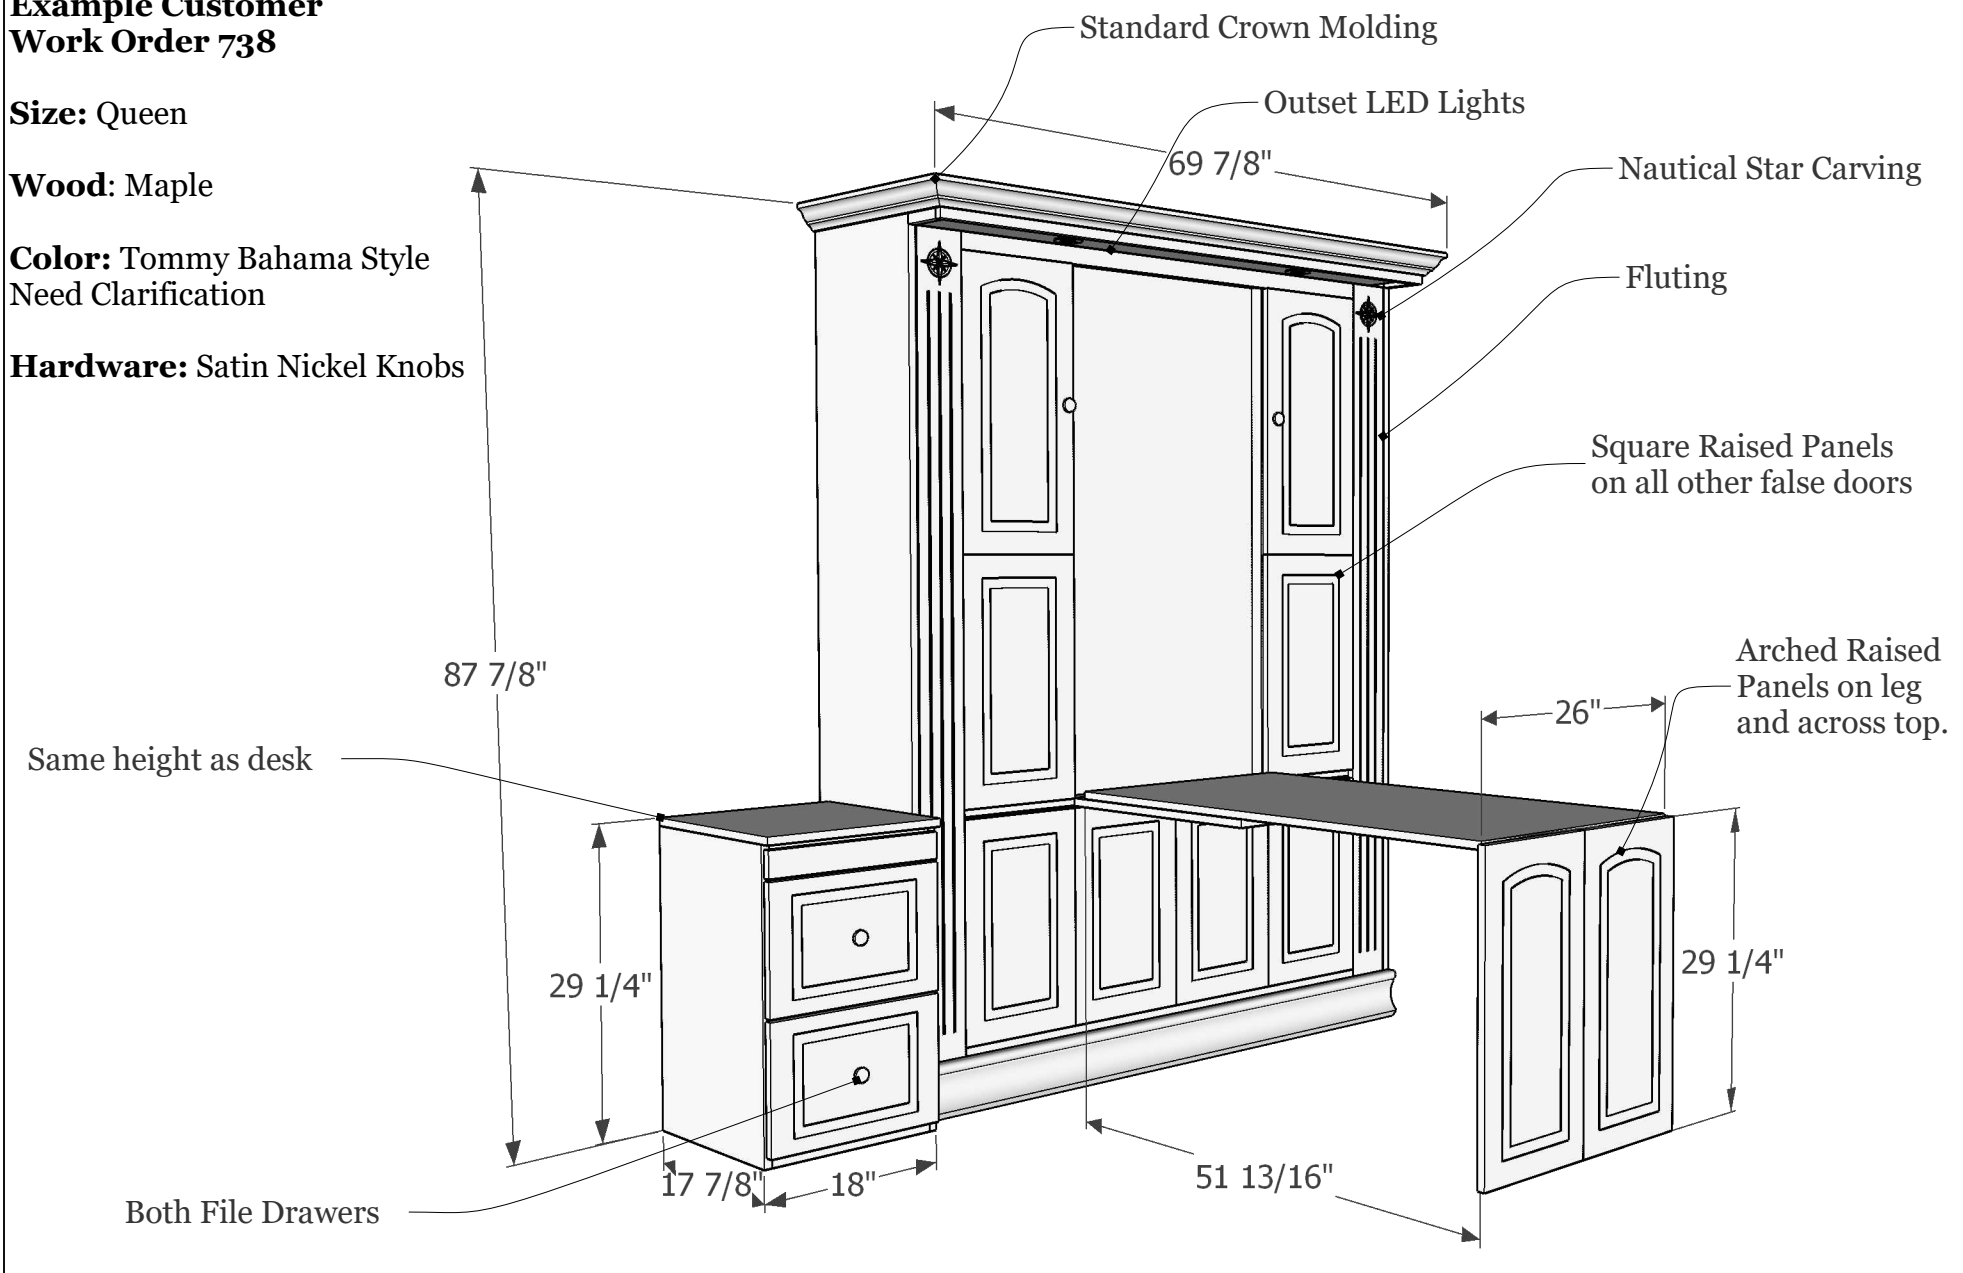

Size: Queen

Wood: Maple

Color: Tommy Bahama Style
Need Clarification

Hardware: Satin Nickel Knobs

Main Drawing with Measurements

It's like having your own shop!
Example Customer
Work Order 738

REVISIONS		
	MM/DD/YY	REMARKS
1	--/--/--	...
2	--/--/--	...
3	--/--/--	...
4	--/--/--	...
5	--/--/--	...