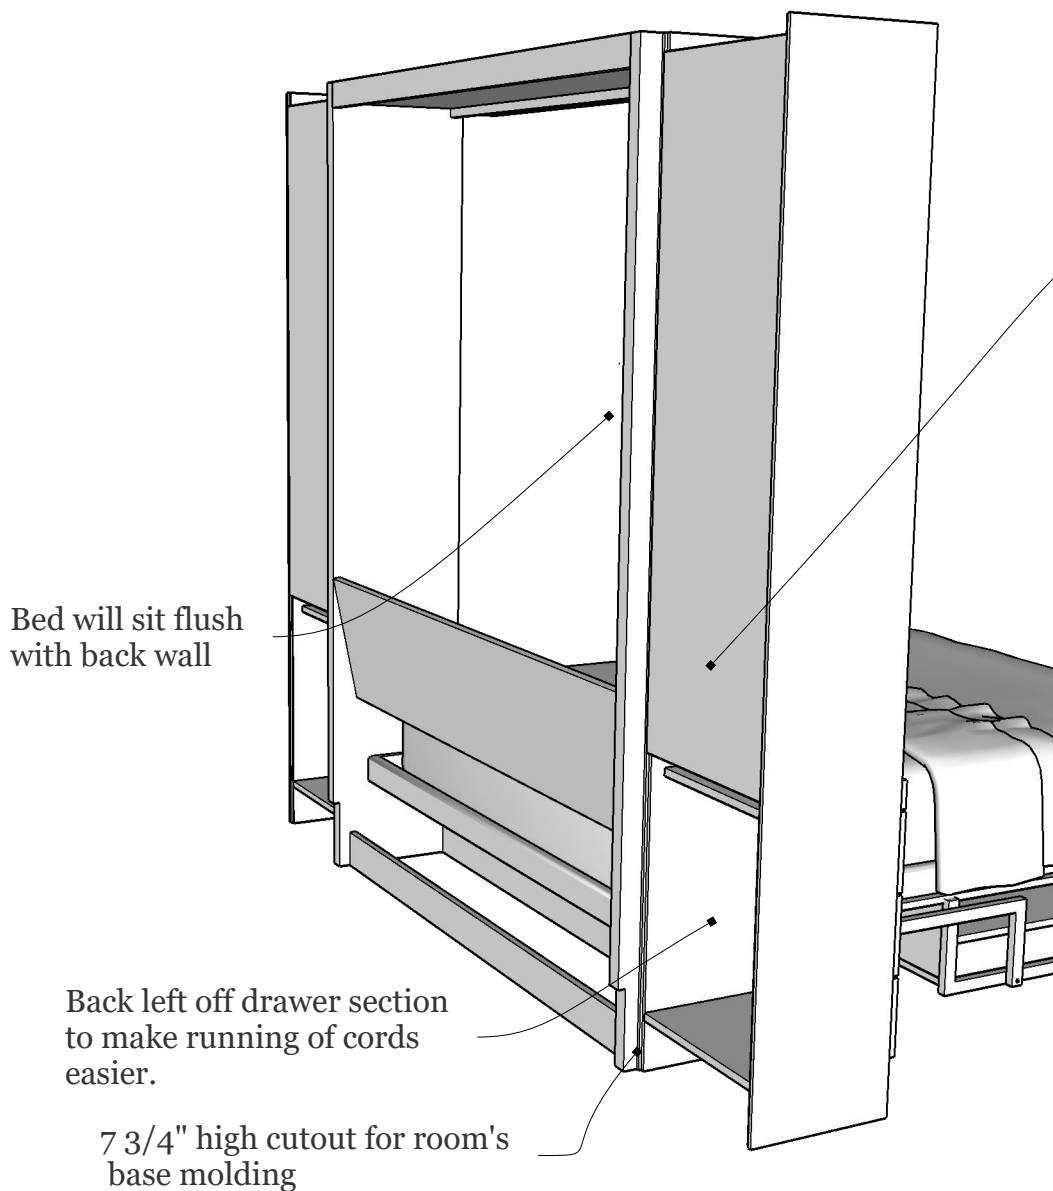

Base Molding Cutout