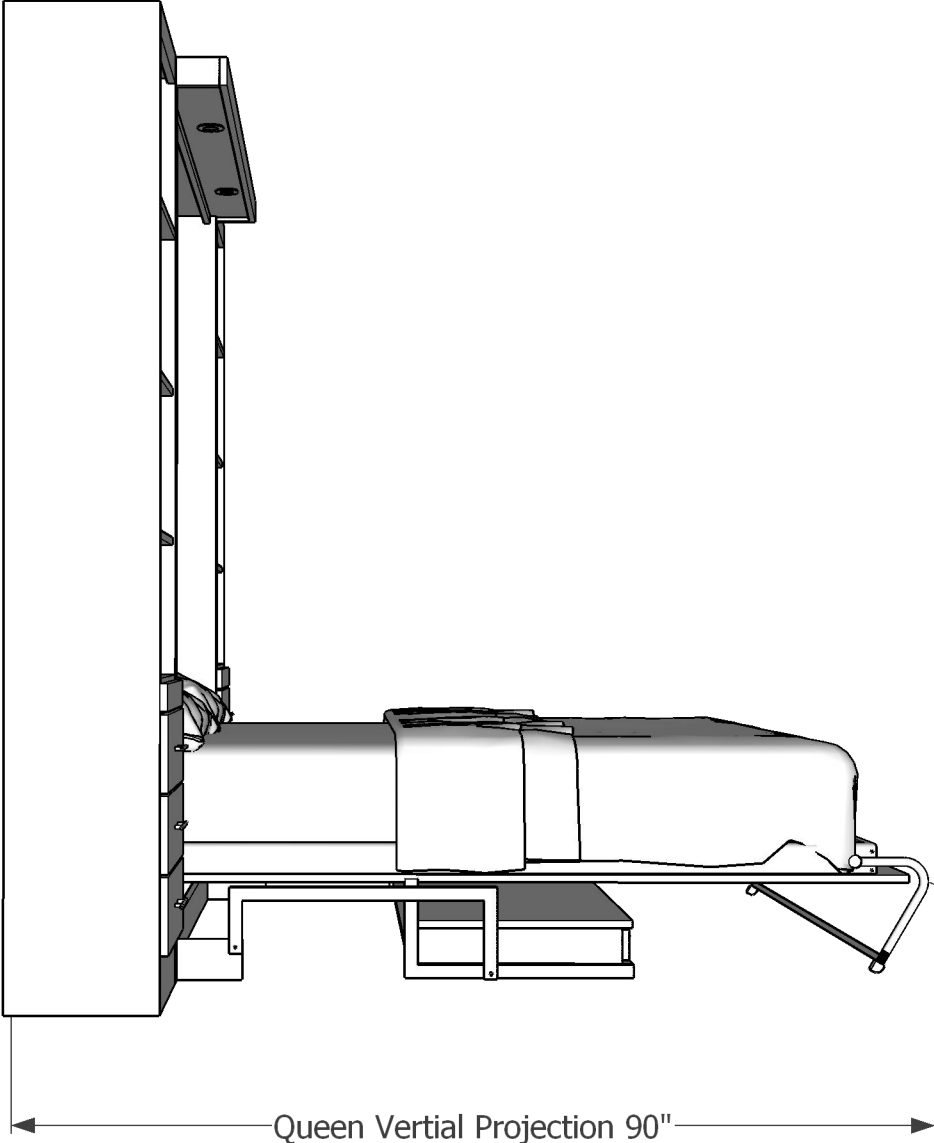

Instock Murphy bed
Style 121-1122S
Queen
White Lacquer

Drawing Projection

It's like having your own shop!

Instock Murphy bed
Style 121-1122S

REVISIONS		
	MM/DD/YY	REMARKS
1	10/30/23	Updated base cutout
2	--/--/--	...
3	--/--/--	...
4	--/--/--	...
5	--/--/--	...

A 04